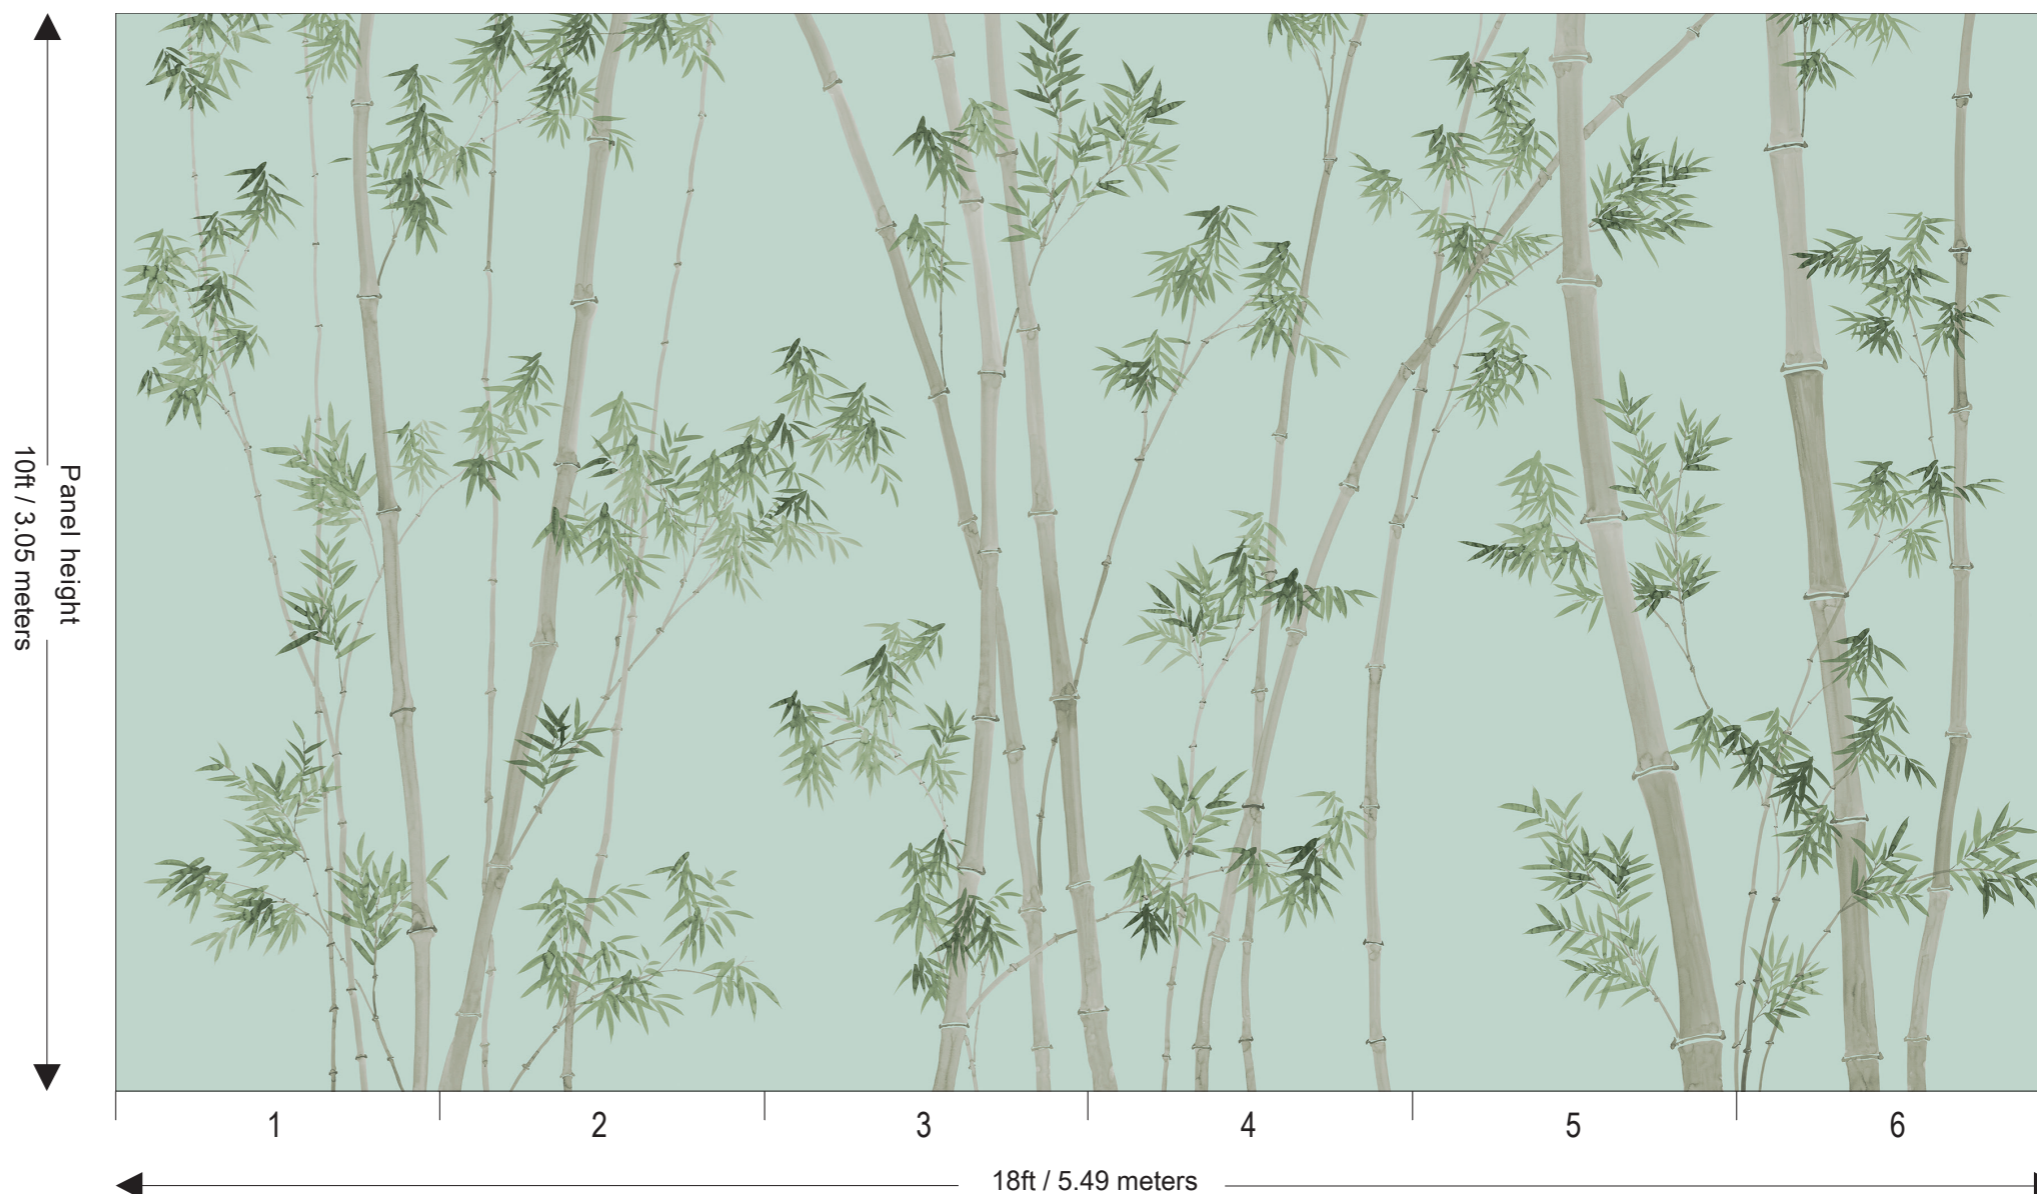

Zen Collection

- Design Name : Bamboo
- Product Code : 260112
- Material : Paper
- Colour : Eau de nil P-23
- Width : 36"
- Vertical Repeat : N/A
- Horizontal Repeat : The 1st panel of the design can be joined to the last panel.
- Origin : United Kingdom
- Minimum Order : 1 Panel
- Delivery : Please allow 2-3 weeks for delivery
- Custom Work : Custom fit, re-scale, design, material & colour can be made for an additional charge.
- Plain Wallpaper : Plain wallpaper available to match background colour

Price for standard wallpaper per panel

- 3ft wide x 8 ft high : £260.00
- 3ft wide x 10 ft high : £325.00

Price for plain wallpaper per panel

- 3ft wide x 8 ft high : £160.00
- 3ft wide x 10 ft high : £200.00

Addition Charges: (charge is added for each additional option)

- Custom Fit and Custom Re-scale : £5.00 per ft (3ft wide x 1 ft high)
- Custom Design Pattern : £5.00 per ft (3ft wide x 1 ft high)
- Custom Material & Custom Colour : £5.00 per ft (3ft wide x 1 ft high)