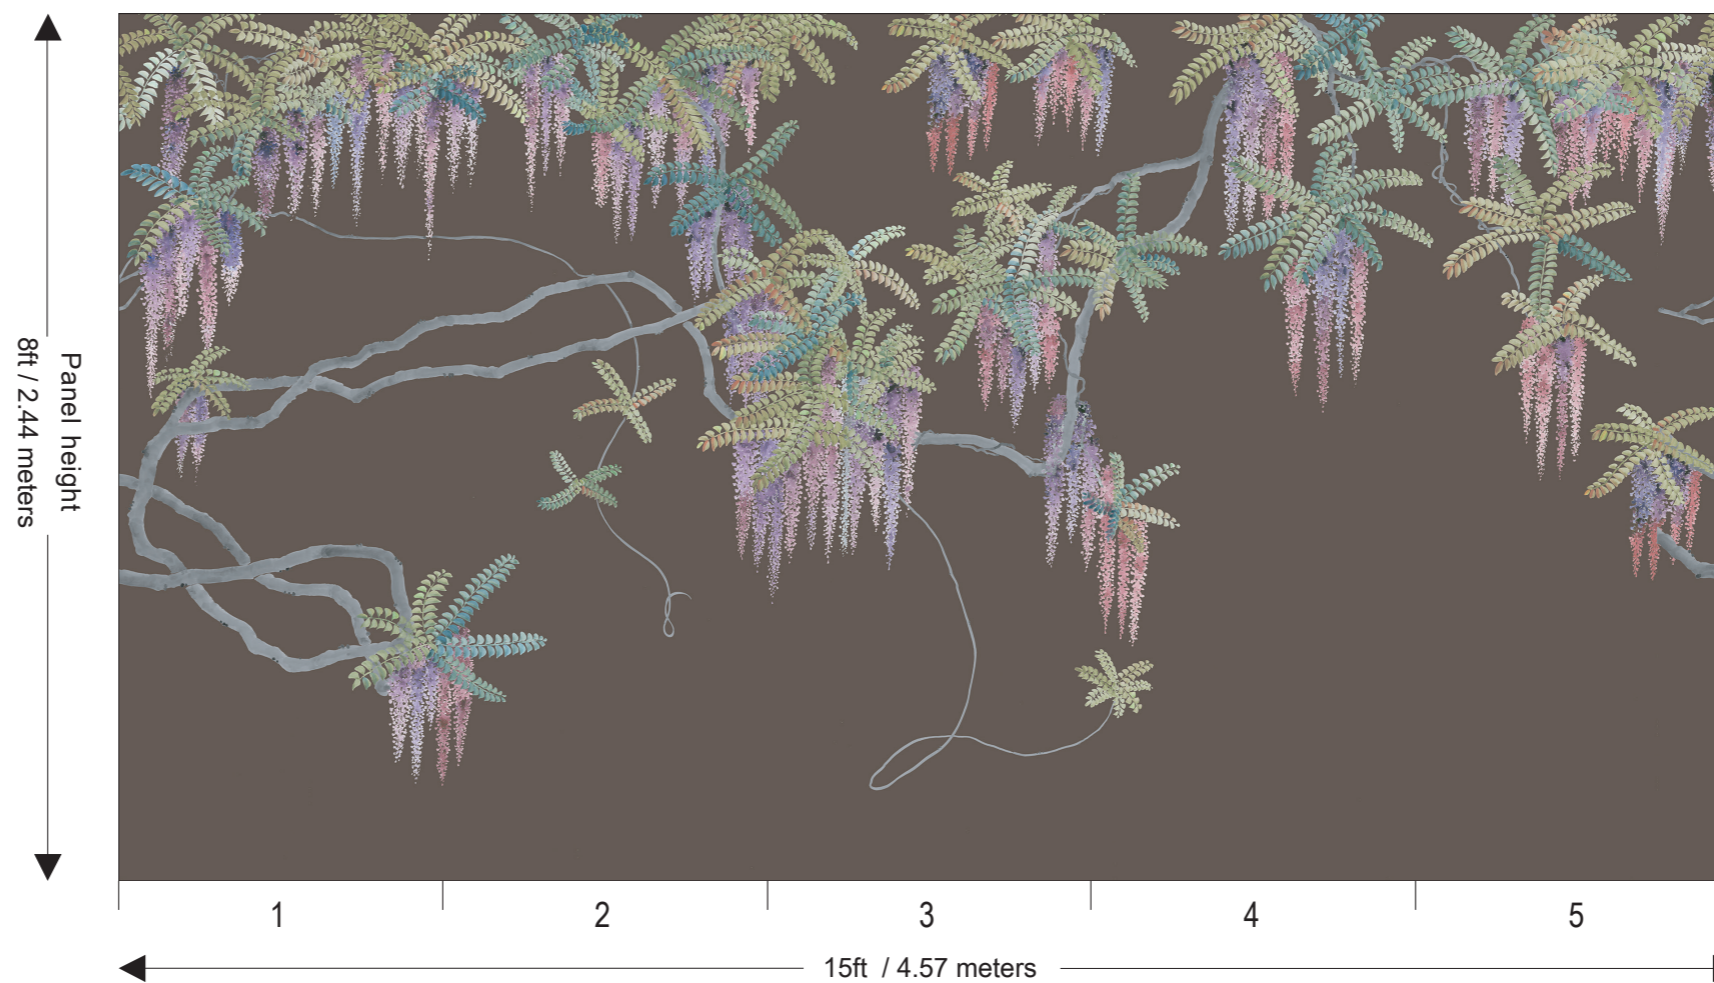

Zen Collection

- Design Name : Canebrake
- Product Code : 260714
- Material : Paper
- Colour : Grape P-11
- Width : 36"
- Vertical Repeat : N/A
- Horizontal Repeat : The 1st panel of the design can be joined to the last panel.
- Origin : United Kingdom
- Minimum Order : 1 Panel
- Delivery : Please allow 2-3 weeks for delivery
- Custom Work : Custom fit, re-scale, design, material & colour can be made for an additional charge.
- Plain Wallpaper : Plain wallpaper available to match background colour

Price for standard wallpaper per panel

- 3ft wide x 8 ft high : £260.00
- 3ft wide x 10 ft high : £325.00

Price for plain wallpaper per panel

- 3ft wide x 8 ft high : £160.00
- 3ft wide x 10 ft high : £200.00

Addition Charges: (charge is added for each additional option)

- Custom Fit and Custom Re-scale : £5.00 per ft (3ft wide x 1 ft high)
- Custom Design Pattern : £5.00 per ft (3ft wide x 1 ft high)
- Custom Material & Custom Colour : £5.00 per ft (3ft wide x 1 ft high)