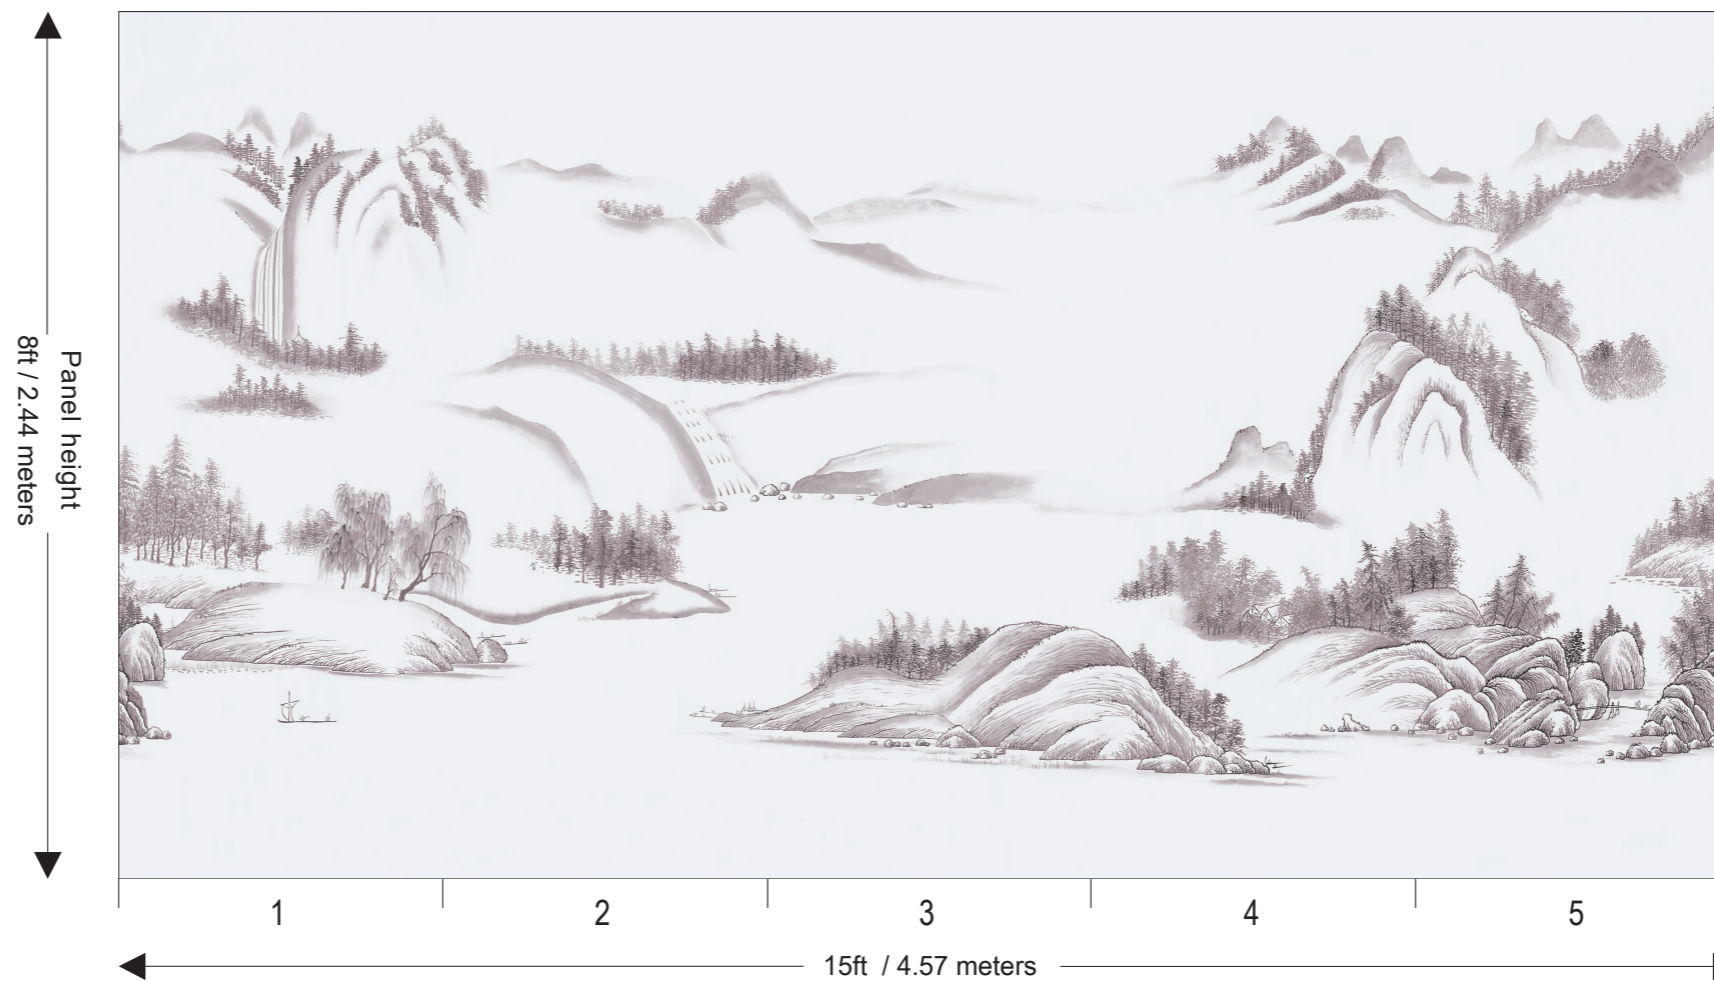

Zen Collection

1. Design Name : Landscape
2. Product Code : 260912
3. Material : Mica Silk
4. Colour : Dusk SM-02
5. Width : 36"
6. Vertical Repeat : N/A
7. Horizontal Repeat : The 1st panel of the design can be joined to the last panel.
8. Origin : United Kingdom
9. Minimum Order : 1 Panel
10. Delivery : Please allow 2-3 weeks for delivery
11. Custom Work : Custom fit, re-scale, design, material & colour can be made for an additional charge.
12. Plain Wallpaper : Plain wallpaper available to match background colour

Price for standard wallpaper per panel

1. 3ft wide x 8 ft high : £340.00
2. 3ft wide x 10 ft high : £425.00

Price for plain wallpaper per panel

1. 3ft wide x 8 ft high : £220.00
2. 3ft wide x 10 ft high : £275.00

Addition Charges: (charge is added for each additional option)

1. Custom Fit and Custom Re-scale : £5.00 per ft (3ft wide x 1 ft high)
2. Custom Design Pattern : £5.00 per ft (3ft wide x 1 ft high)
3. Custom Material & Custom Colour : £5.00 per ft (3ft wide x 1 ft high)