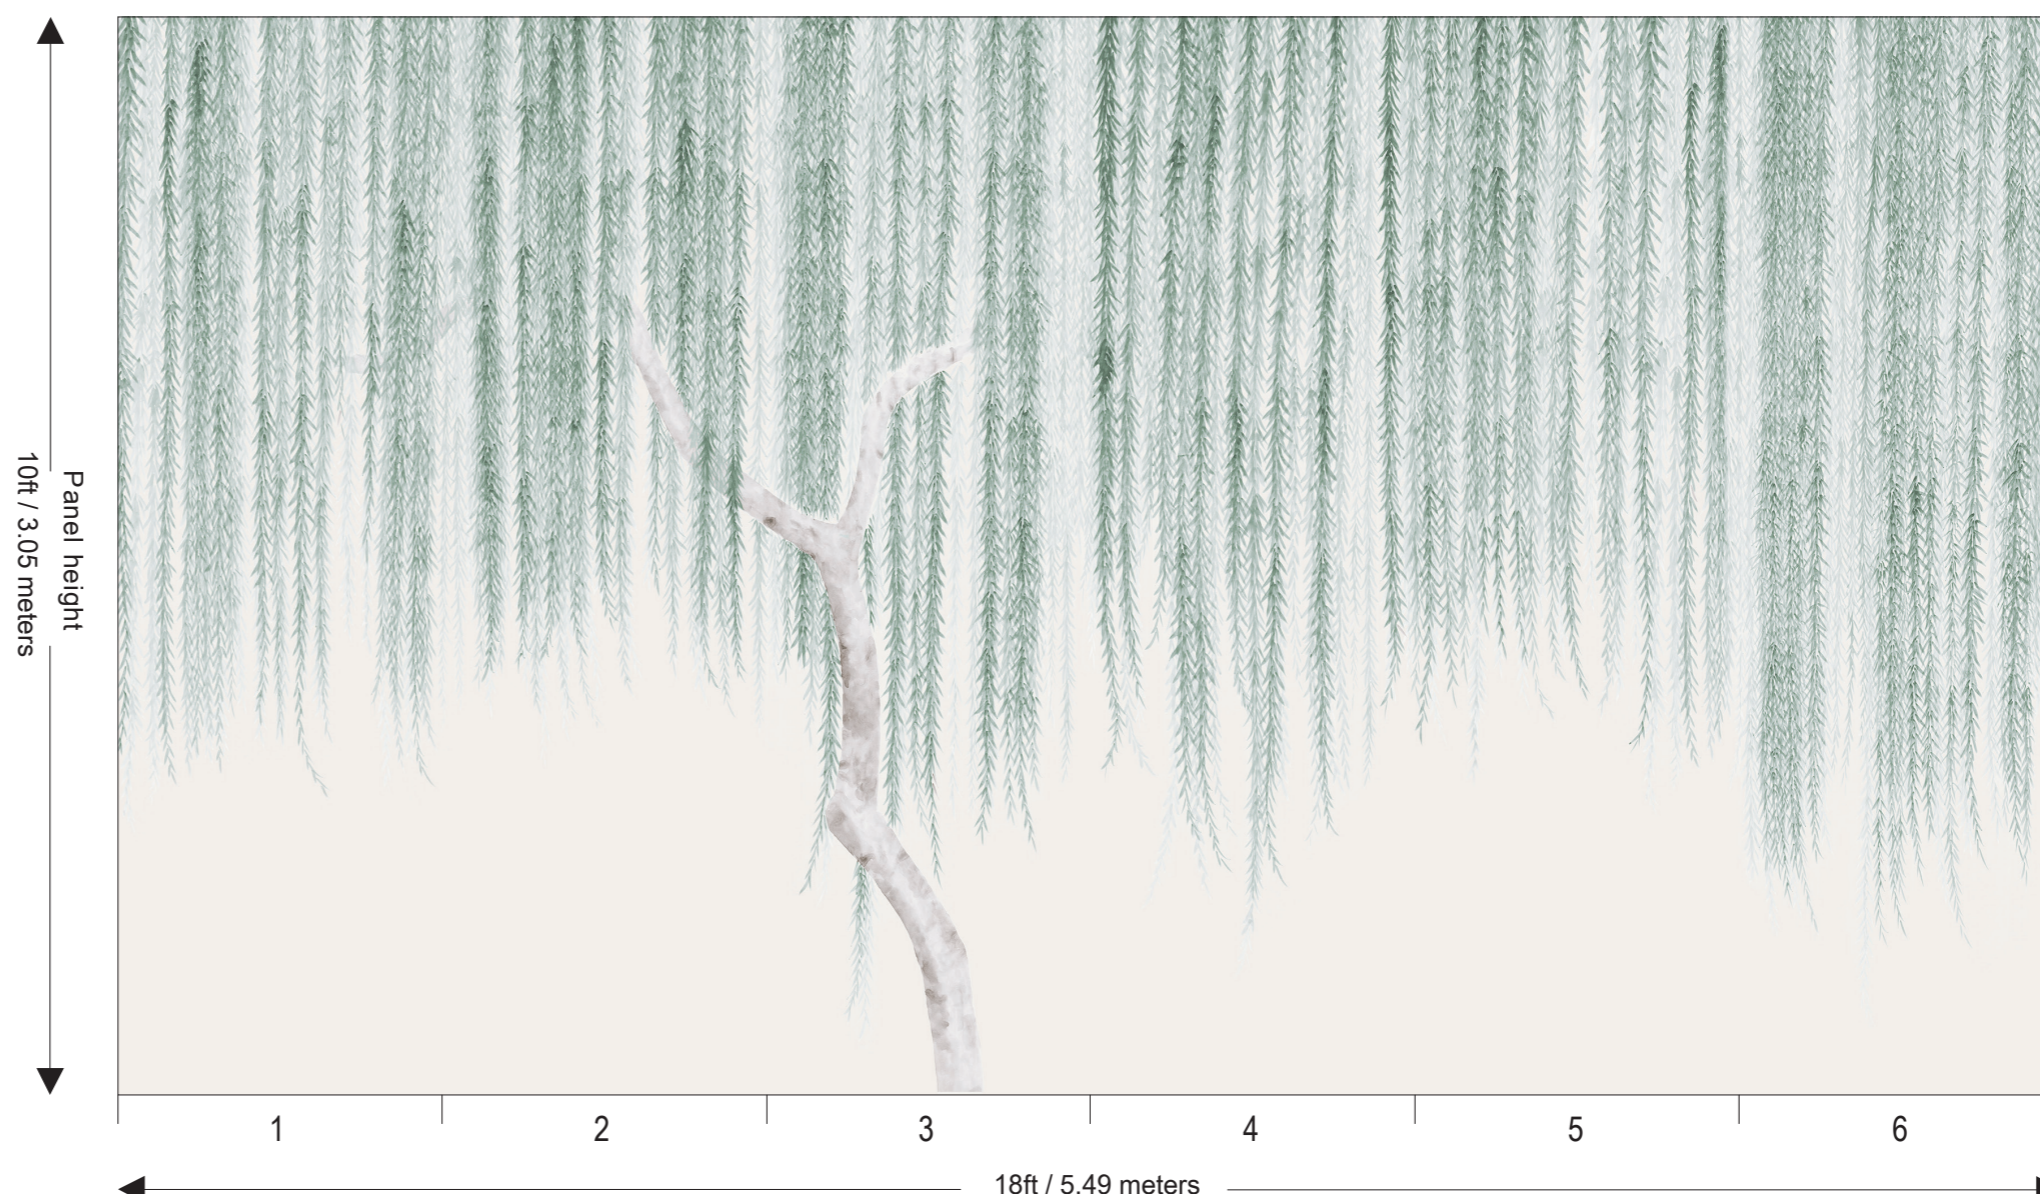

Zen Collection

- Design Name : Willow
- Product Code : 260511
- Material : Mica Silk
- Colour : Ecrú SM-04
- Width : 36"
- Vertical Repeat : N/A
- Horizontal Repeat : The 1st panel of the design can be joined to the last panel.
- Origin : United Kingdom
- Minimum Order : 1 Panel
- Delivery : Please allow 2-3 weeks for delivery
- Custom Work : Custom fit, re-scale, design, material & colour can be made for an additional charge.
- Plain Wallpaper : Plain wallpaper available to match background colour

Price for standard wallpaper per panel

- 3ft wide x 8 ft high : £340.00
- 3ft wide x 10 ft high : £425.00

Price for plain wallpaper per panel

- 3ft wide x 8 ft high : £220.00
- 3ft wide x 10 ft high : £275.00

Addition Charges: (charge is added for each additional option)

- Custom Fit and Custom Re-scale : £5.00 per ft (3ft wide x 1 ft high)
- Custom Design Pattern : £5.00 per ft (3ft wide x 1 ft high)
- Custom Material & Custom Colour : £5.00 per ft (3ft wide x 1 ft high)