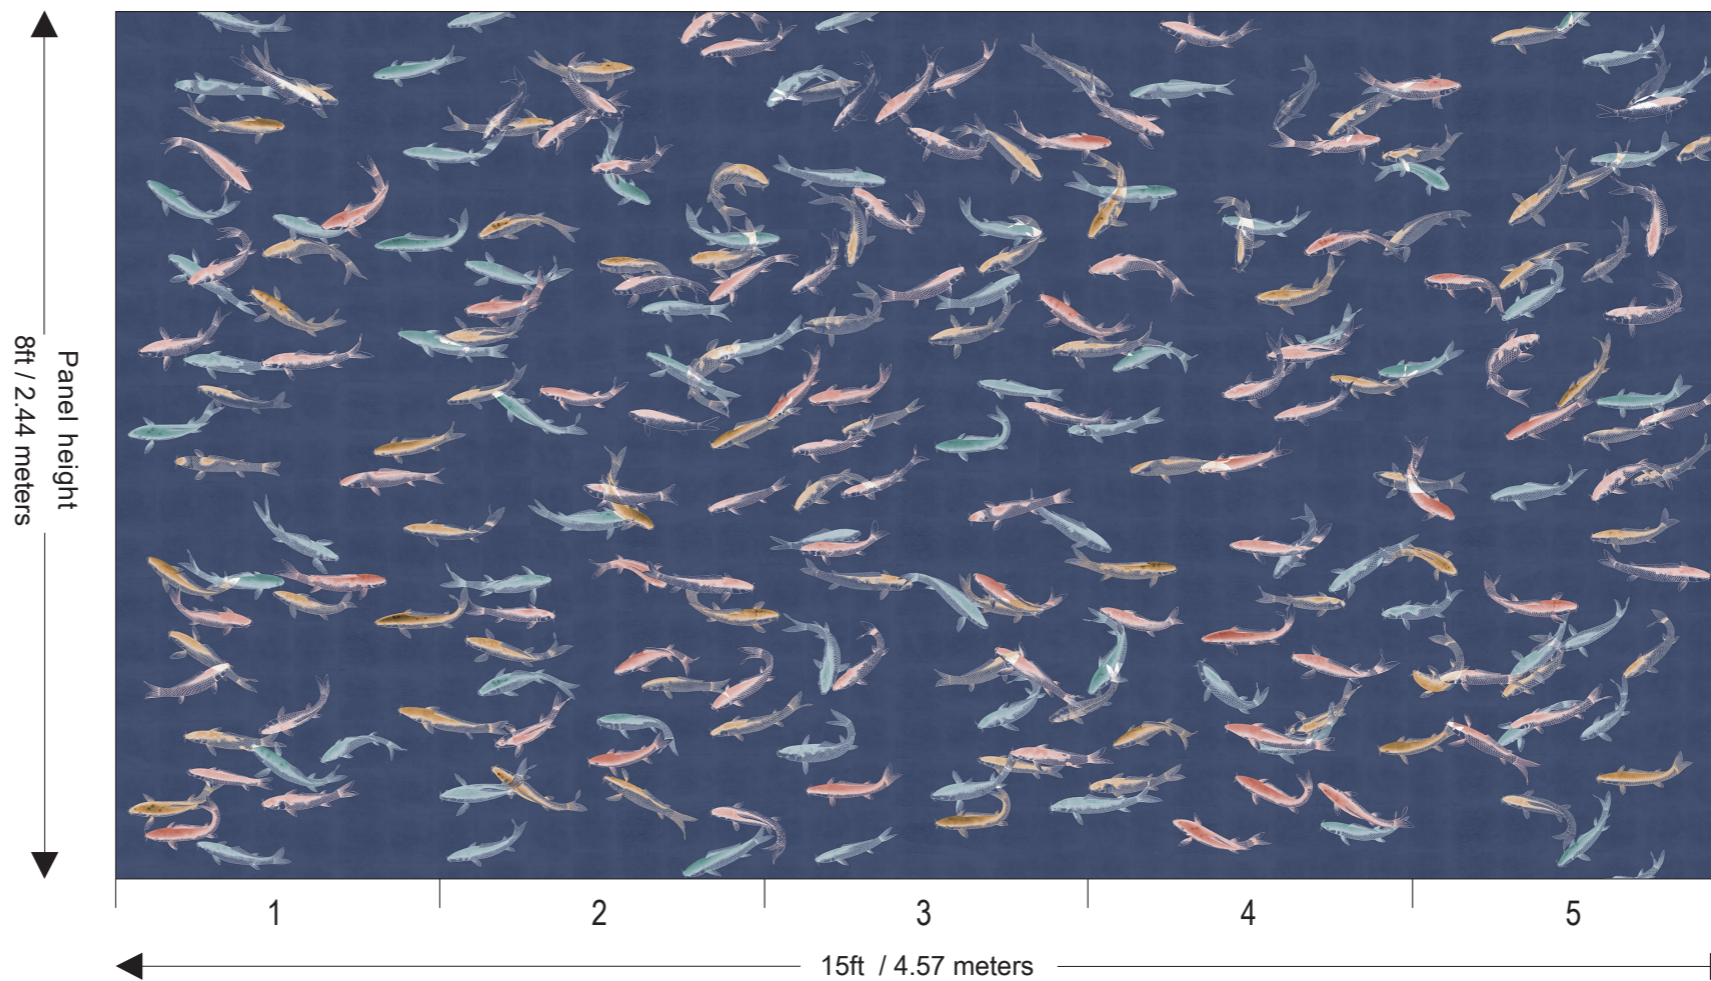

Zen Collection

Design Name	: Fish
Product Code	: 260414
Material	: Gilded Metallic Silver
Colour	: Violet MS-19
Width	: 36"
Vertical Repeat	: N/A
Horizontal Repeat	: The 1st panel of the design can be joined to the last panel.
Origin	: United Kingdom
Minimum Order	: 1 Panel
Delivery	: Please allow 2-3 weeks for delivery
Custom Work	: Custom fit, re-scale, design, material & colour can be made for an additional charge.
Plain Wallpaper	: Plain wallpaper available to match background colour

Price for standard wallpaper per panel

3ft wide x 8 ft high	: £400.00
3ft wide x 10 ft high	: £500.00

Price for plain wallpaper per panel

3ft wide x 8 ft high	: £260.00
3ft wide x 10 ft high	: £325.00

Addition Charges:
(charge is added for each additional option)

Custom Fit and Custom Re-scale	: £5.00 per ft (3ft wide x 1 ft high)
Custom Design Pattern	: £5.00 per ft (3ft wide x 1 ft high)
Custom Material & Custom Colour	: £5.00 per ft (3ft wide x 1 ft high)