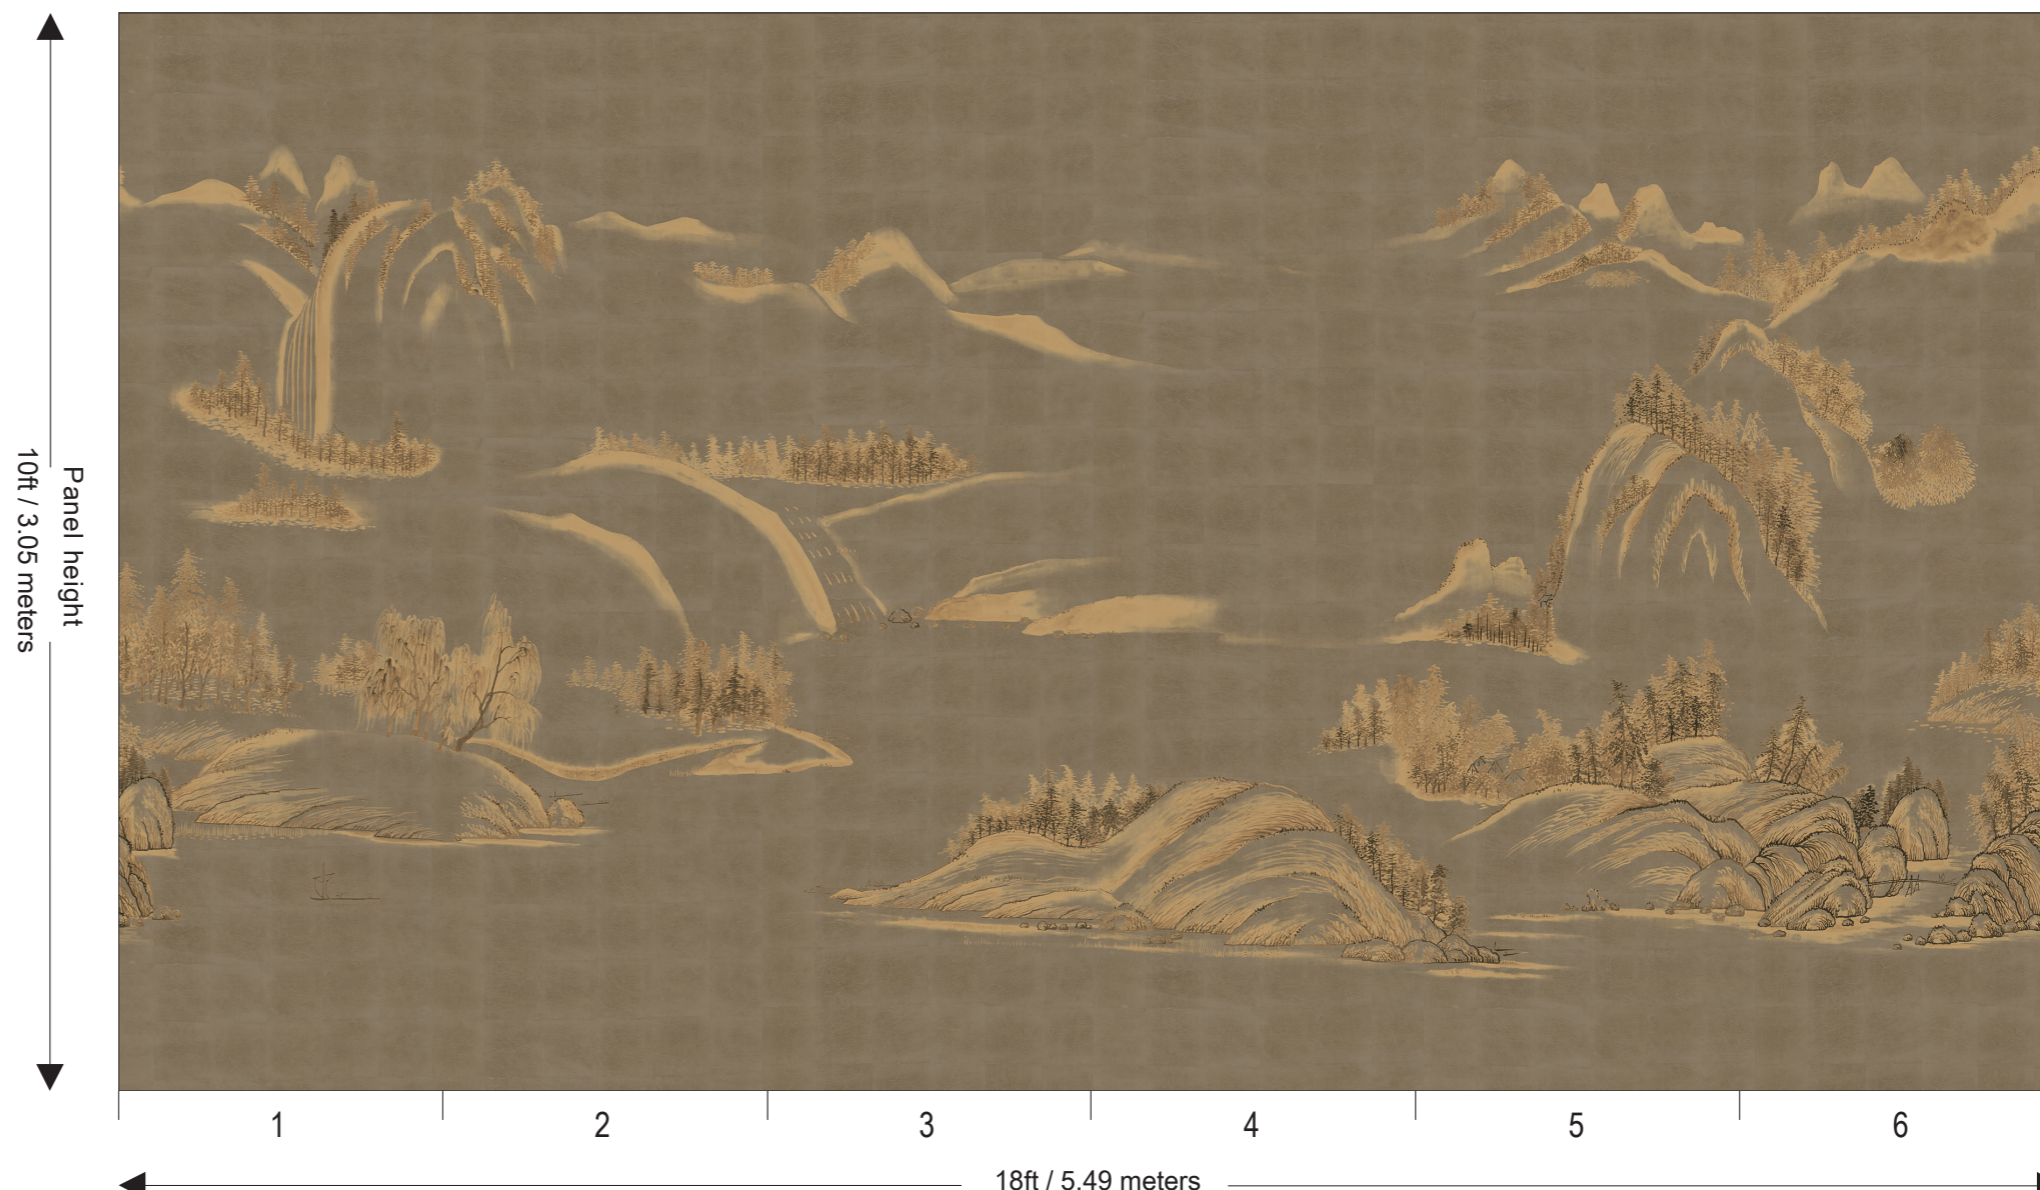

Zen Collection

1. Design Name : Landscape
2. Product Code : 260914
3. Material : Gilded Metallic Gold
4. Colour : Walnut MG-12
5. Width : 36"
6. Vertical Repeat : N/A
7. Horizontal Repeat : The 1st panel of the design can be joined to the last panel.
8. Origin : United Kingdom
9. Minimum Order : 1 Panel
10. Delivery : Please allow 2-3 weeks for delivery
11. Custom Work : Custom fit, re-scale, design, material & colour can be made for an additional charge.
12. Plain Wallpaper : Plain wallpaper available to match background colour

Price for standard wallpaper per panel

1. 3ft wide x 8 ft high : £400.00
2. 3ft wide x 10 ft high : £500.00

Price for plain wallpaper per panel

1. 3ft wide x 8 ft high : £260.00
2. 3ft wide x 10 ft high : £325.00

Addition Charges: (charge is added for each additional option)

1. Custom Fit and Custom Re-scale : £5.00 per ft (3ft wide x 1 ft high)
2. Custom Design Pattern : £5.00 per ft (3ft wide x 1 ft high)
3. Custom Material & Custom Colour : £5.00 per ft (3ft wide x 1 ft high)