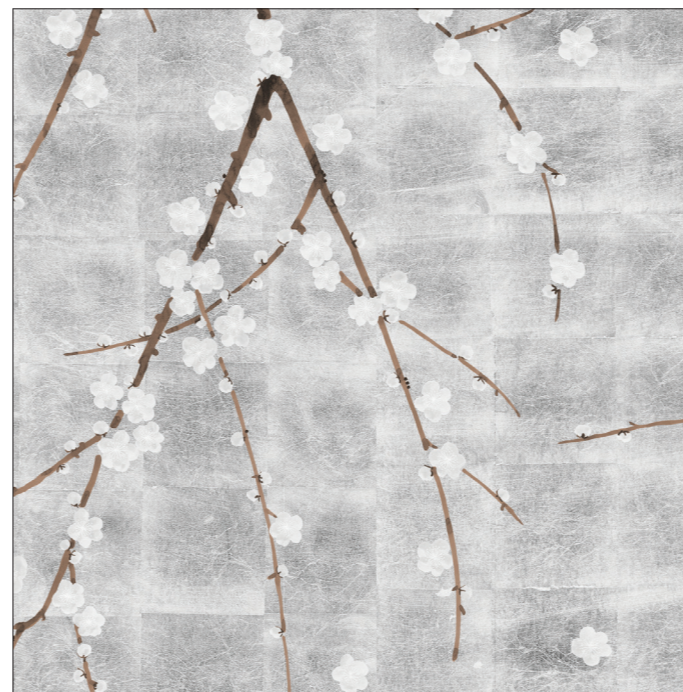

260811 Gilded metallic silver / Palace white MS-01