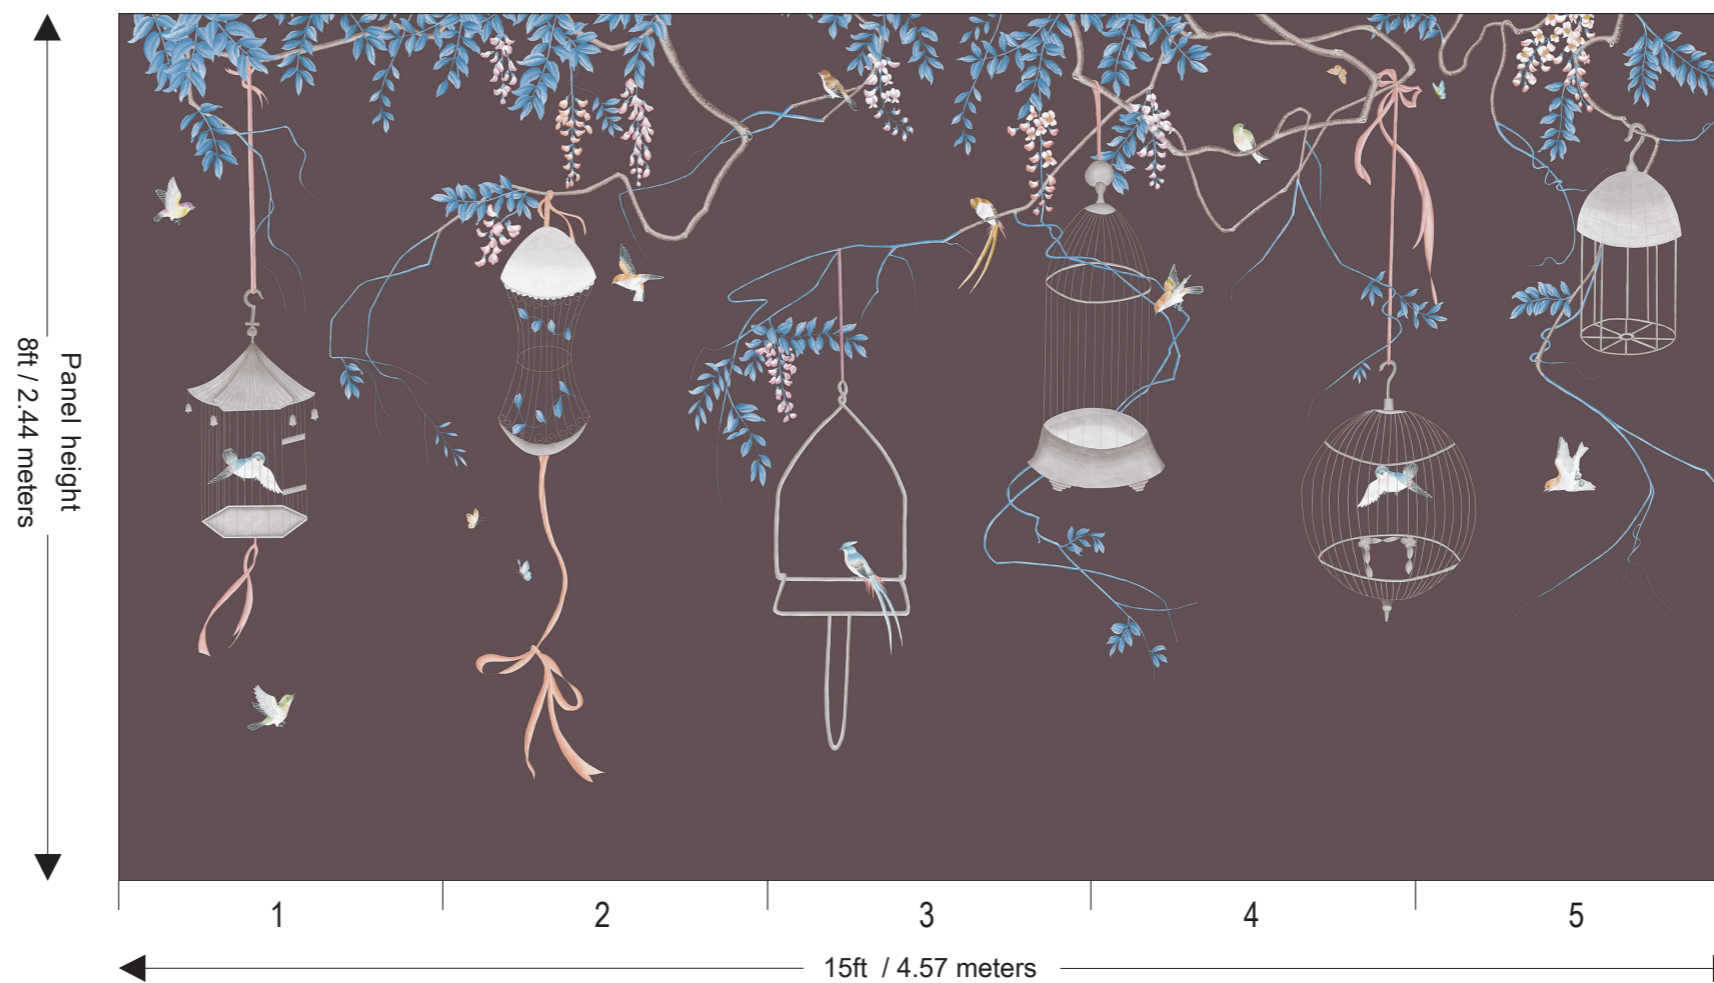

D'ARTS™

DIVISION OF DAVIDQIAN™ CO. LTD

Zen Collection

- Design Name : Birdcage
- Product Code : 260213
- Material : Faux Silk
- Colour : Vintage plum S-39
- Width : 36"
- Vertical Repeat : N/A
- Horizontal Repeat : The 1st panel of the design can be joined to the last panel.
- Origin : United Kingdom
- Minimum Order : 1 Panel
- Delivery : Please allow 2-3 weeks for delivery
- Custom Work : Custom fit, re-scale, design, material & colour can be made for an additional charge.
- Plain Wallpaper : Plain wallpaper available to match background colour

Price for standard wallpaper per panel

- 3ft wide x 8 ft high : £340.00
- 3ft wide x 10 ft high : £425.00

Price for plain wallpaper per panel

- 3ft wide x 8 ft high : £220.00
- 3ft wide x 10 ft high : £275.00

Addition Charges:
(charge is added for each additional option)

- Custom Fit and Custom Re-scale : £5.00 per ft (3ft wide x 1 ft high)
- Custom Design Pattern : £5.00 per ft (3ft wide x 1 ft high)
- Custom Material & Custom Colour : £5.00 per ft (3ft wide x 1 ft high)

www.d-arts.com

[< BACK TO DESIGN >](#)