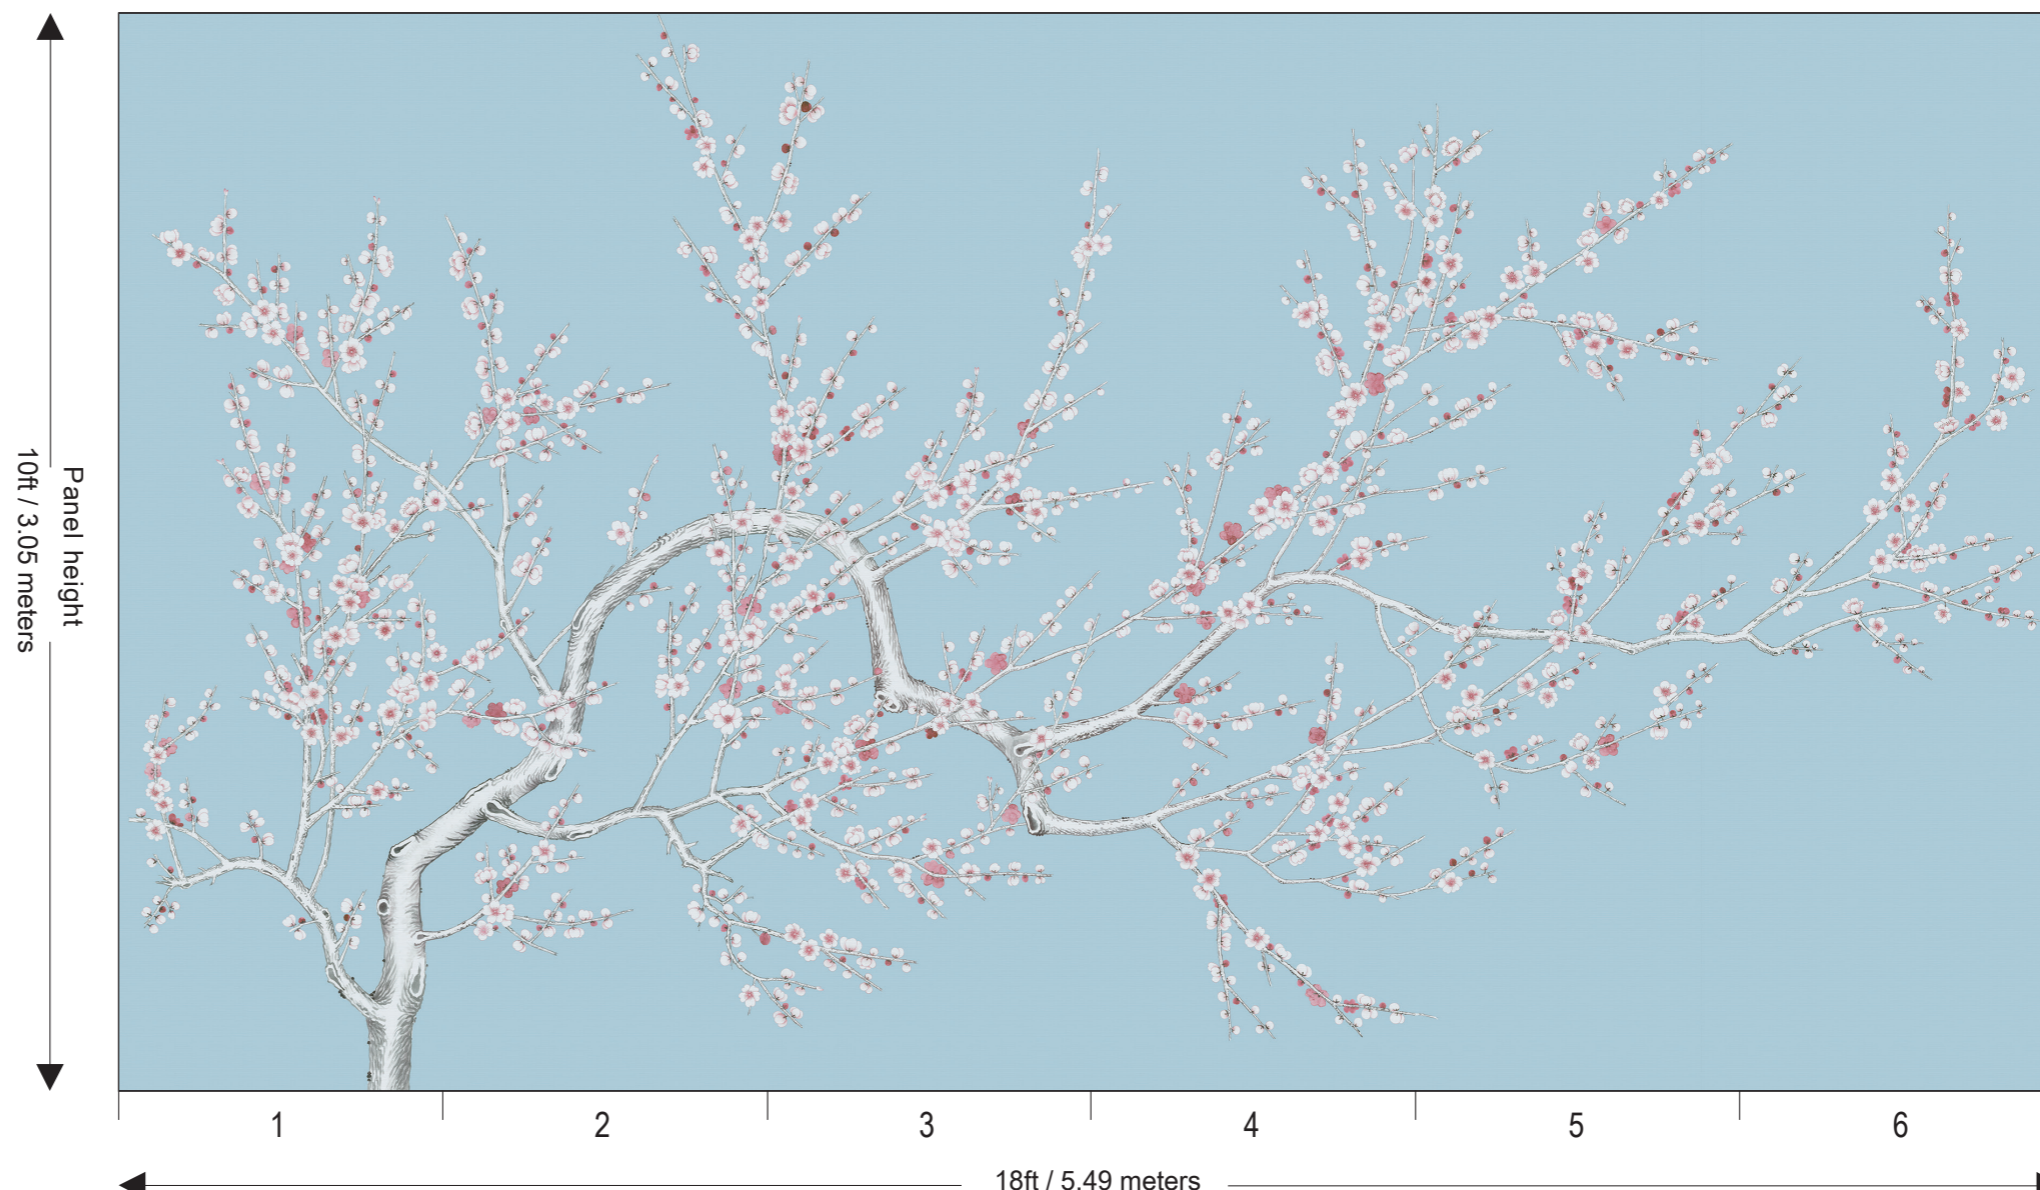

Zen Collection

1. Design Name : Mei Hua
2. Product Code : 260612
3. Material : Grasscloth
4. Colour : Celeste GC-31
5. Width : 36"
6. Vertical Repeat : N/A
7. Horizontal Repeat : The 1st panel of the design can be joined to the last panel.
8. Origin : United Kingdom
9. Minimum Order : 1 Panel
10. Delivery : Please allow 2-3 weeks for delivery
11. Custom Work : Custom fit, re-scale, design, material & colour can be made for an additional charge.
12. Plain Wallpaper : Plain wallpaper available to match background colour

Price for standard wallpaper per panel

1. 3ft wide x 8 ft high : £370.00
2. 3ft wide x 10 ft high : £462.50

Price for plain wallpaper per panel

1. 3ft wide x 8 ft high : £240.00
2. 3ft wide x 10 ft high : £300.00

Addition Charges: (charge is added for each additional option)

1. Custom Fit and Custom Re-scale : £5.00 per ft (3ft wide x 1 ft high)
2. Custom Design Pattern : £5.00 per ft (3ft wide x 1 ft high)
3. Custom Material & Custom Colour : £5.00 per ft (3ft wide x 1 ft high)