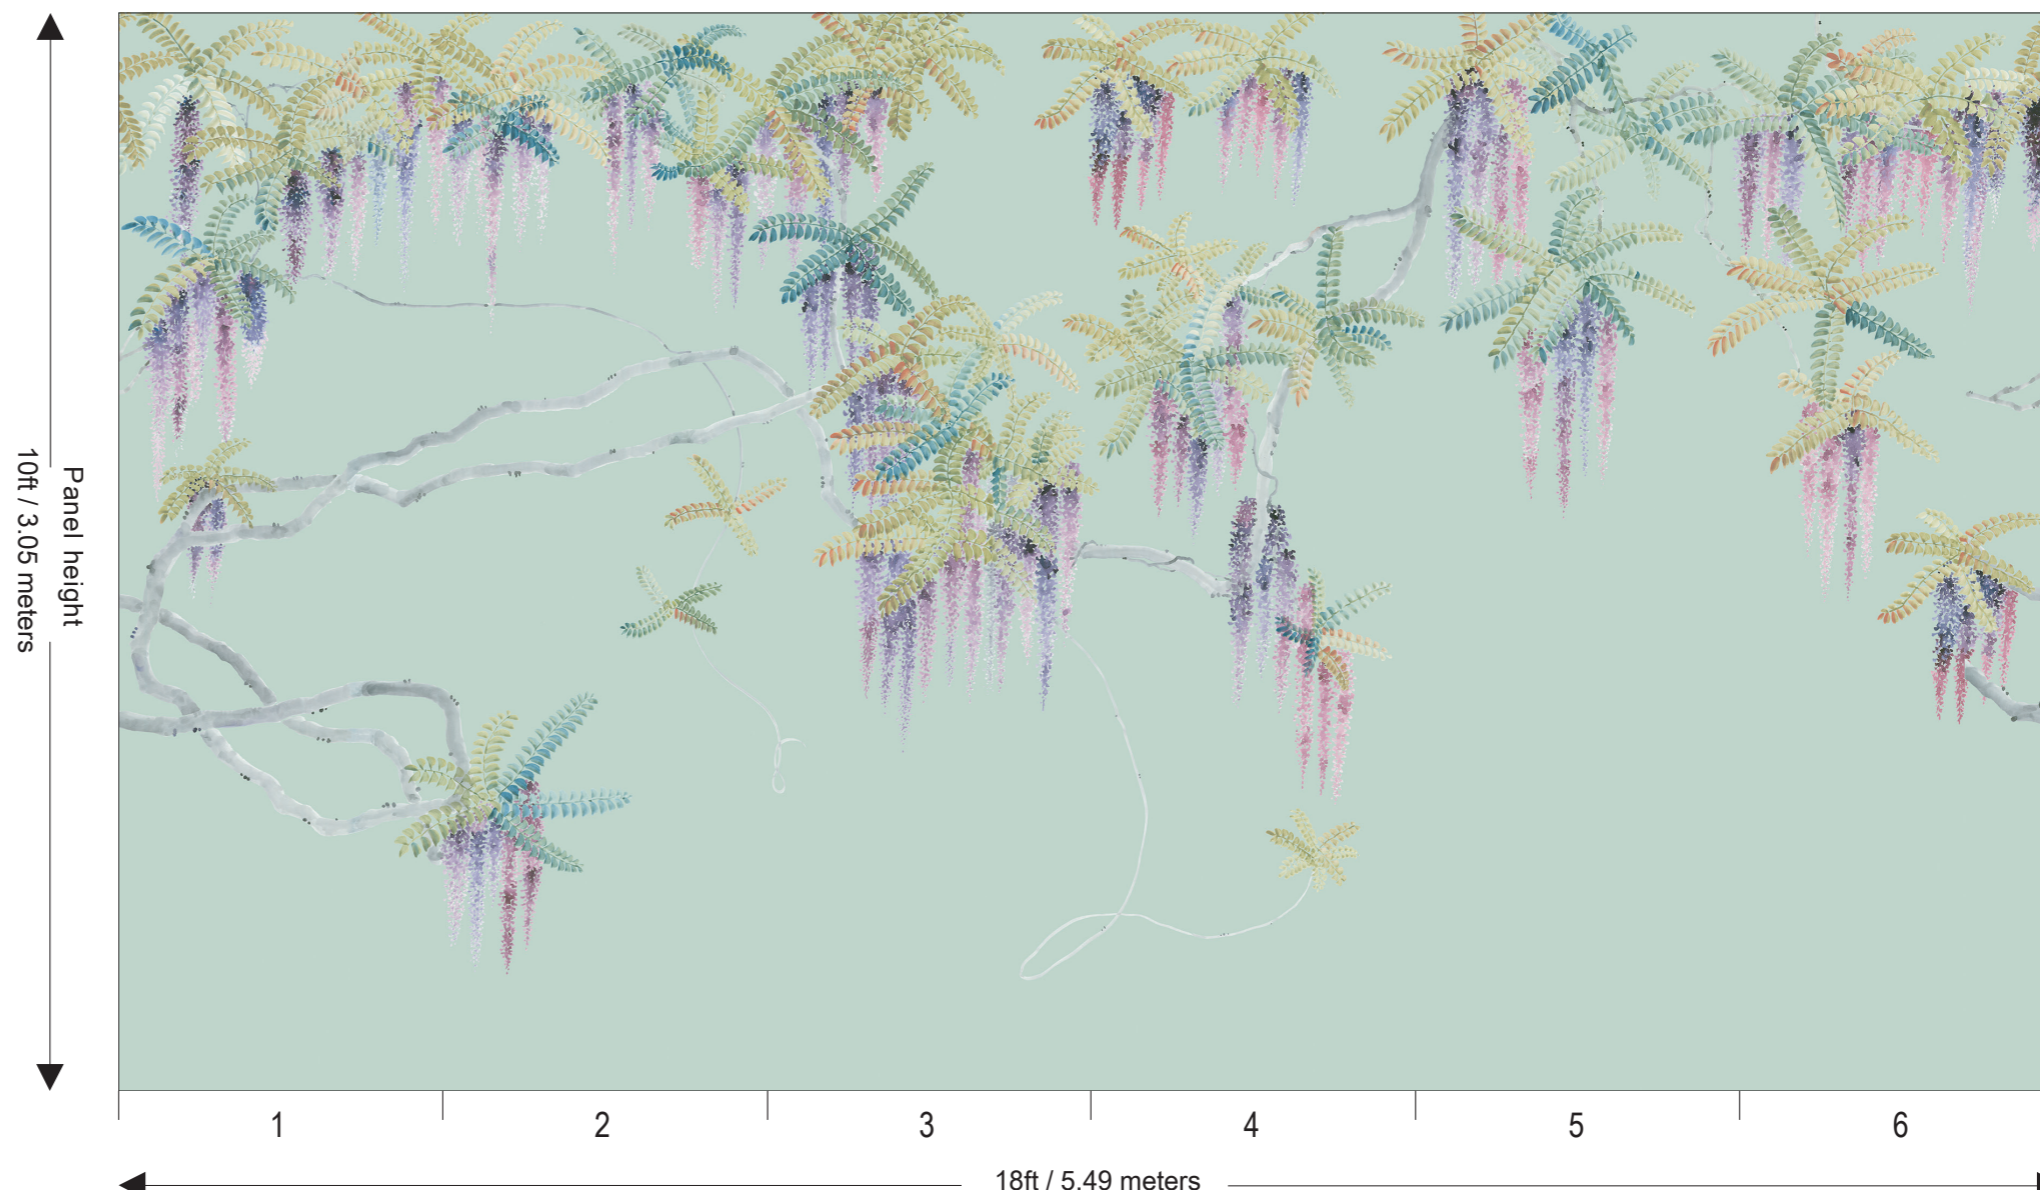

Zen Collection

- Design Name : Canebrake
- Product Code : 260714
- Material : Paper
- Colour : Grape P-11
- Width : 36"
- Vertical Repeat : N/A
- Horizontal Repeat : The 1st panel of the design can be joined to the last panel.
- Origin : United Kingdom
- Minimum Order : 1 Panel
- Delivery : Please allow 2-3 weeks for delivery
- Custom Work : Custom fit, re-scale, design, material & colour can be made for an additional charge.
- Plain Wallpaper : Plain wallpaper available to match background colour