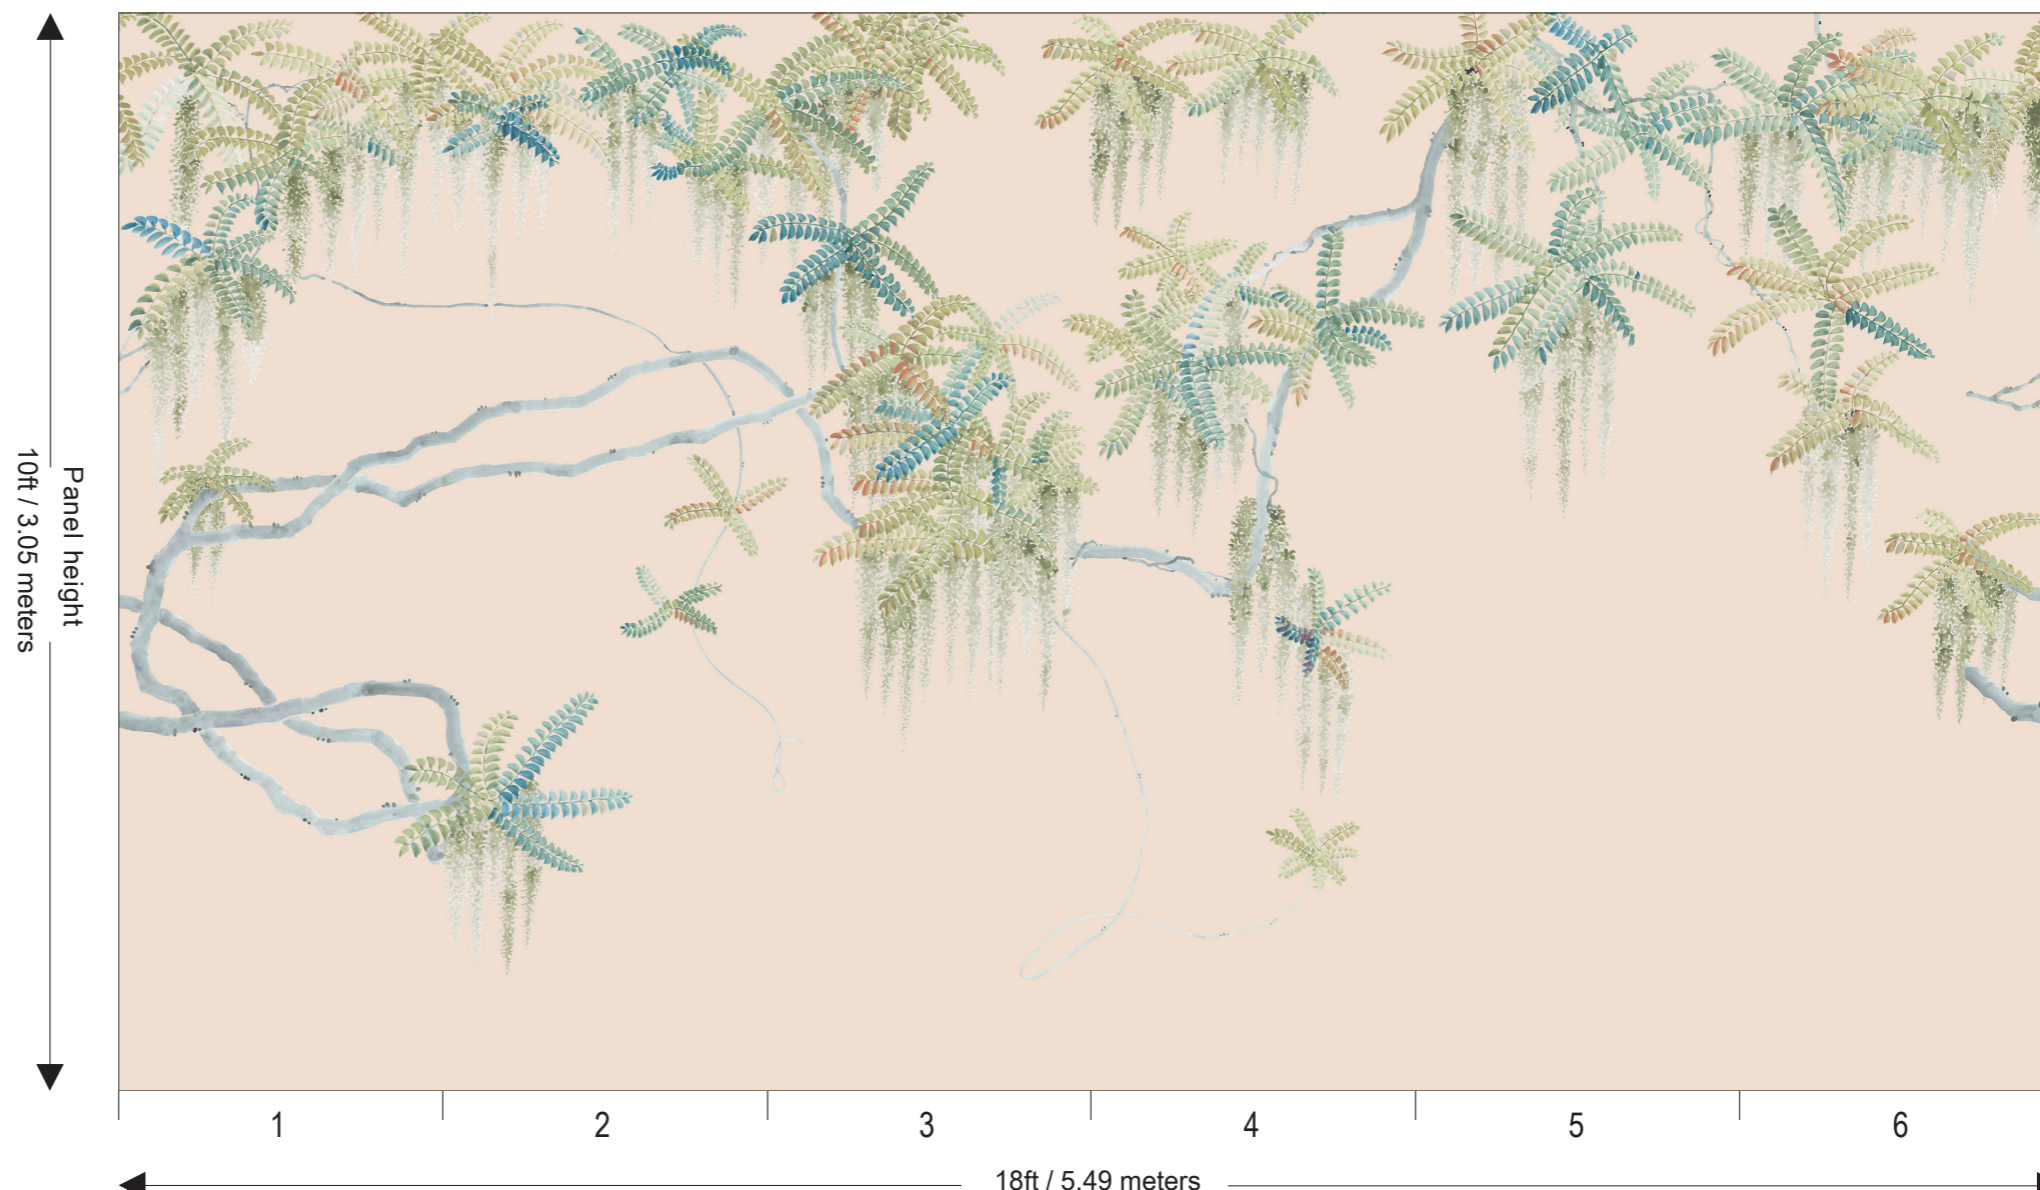

Zen Collection

- Design Name : Canebrake
- Product Code : 260715
- Material : Paper
- Colour : Porcelain P-06
- Width : 36"
- Vertical Repeat : N/A
- Horizontal Repeat : The 1st panel of the design can be joined to the last panel.
- Origin : United Kingdom
- Minimum Order : 1 Panel
- Delivery : Please allow 2-3 weeks for delivery
- Custom Work : Custom fit, re-scale, design, material & colour can be made for an additional charge.
- Plain Wallpaper : Plain wallpaper available to match background colour

Price for standard wallpaper per panel

- 3ft wide x 8 ft high : £260.00
- 3ft wide x 10 ft high : £325.00

Price for plain wallpaper per panel

- 3ft wide x 8 ft high : £160.00
- 3ft wide x 10 ft high : £200.00

Addition Charges: (charge is added for each additional option)

- Custom Fit and Custom Re-scale : £5.00 per ft (3ft wide x 1 ft high)
- Custom Design Pattern : £5.00 per ft (3ft wide x 1 ft high)
- Custom Material & Custom Colour : £5.00 per ft (3ft wide x 1 ft high)