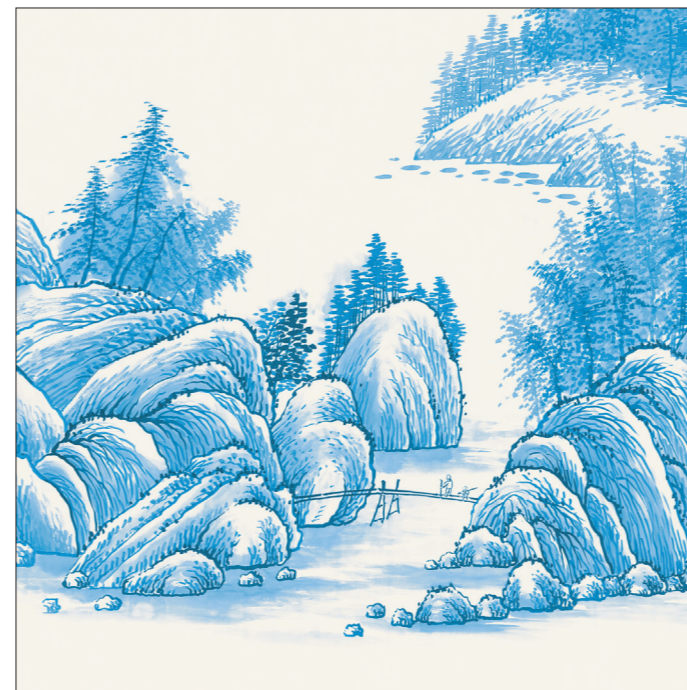

260916   Faux silk / Chiffon S-04