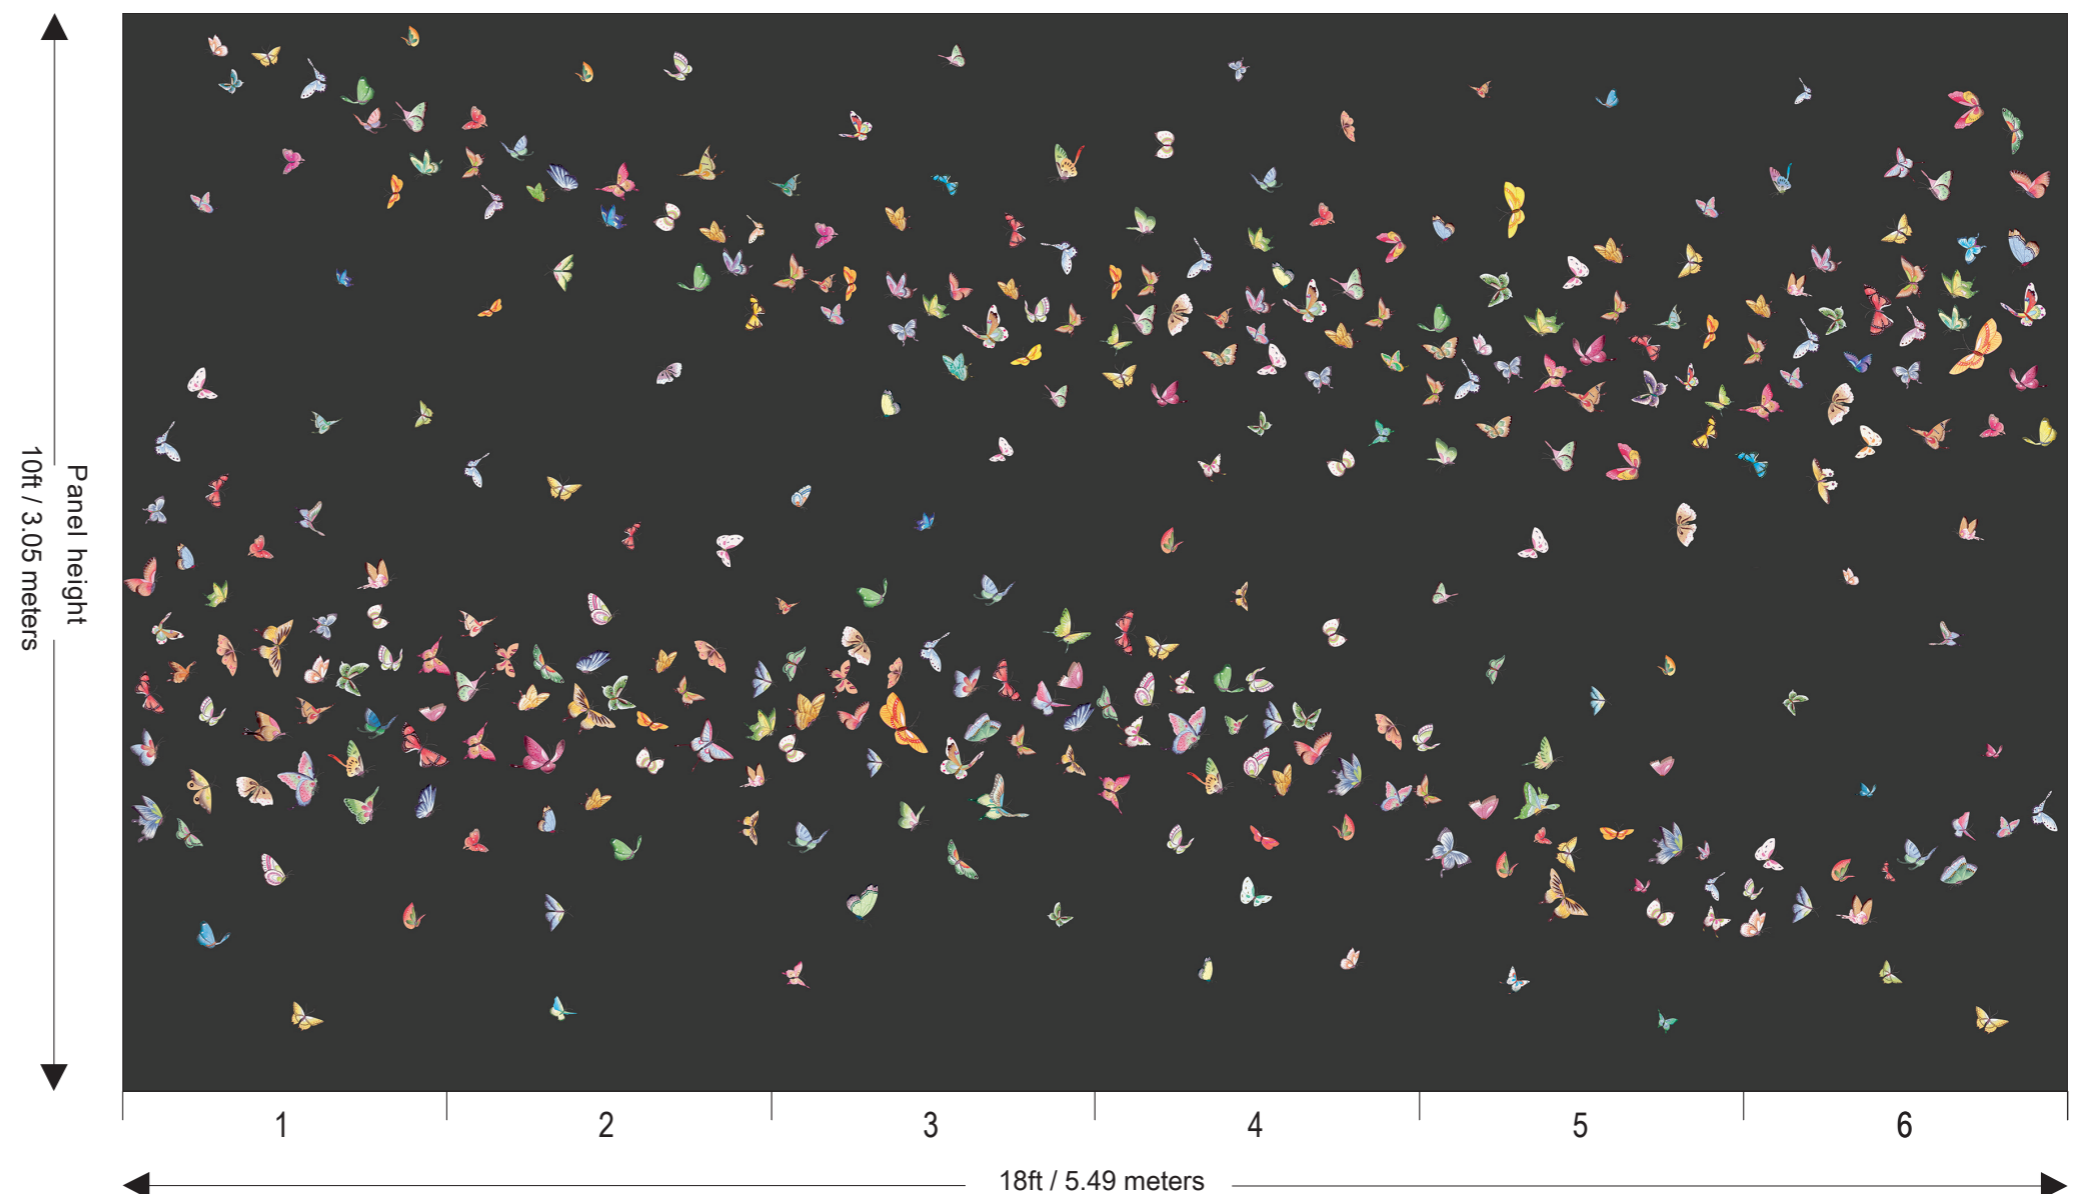

Zen Collection

Design Name	: Butterfly
Product Code	: 260316
Material	: Faux Silk
Colour	: Rook S-41
Width	: 36"
Vertical Repeat	: N/A
Horizontal Repeat	: The 1st panel of the design can be joined to the last panel.
Origin	: United Kingdom
Minimum Order	: 1 Panel
Delivery	: Please allow 2-3 weeks for delivery
Custom Work	: Custom fit, re-scale, design, material & colour can be made for an additional charge.
Plain Wallpaper	: Plain wallpaper available to match background colour

Price for standard wallpaper per panel

3ft wide x 8 ft high	: £340.00
3ft wide x 10 ft high	: £425.00

Price for plain wallpaper per panel

3ft wide x 8 ft high	: £220.00
3ft wide x 10 ft high	: £275.00

Addition Charges:
(charge is added for each additional option)

Custom Fit and Custom Re-scale	: £5.00 per ft (3ft wide x 1 ft high)
Custom Design Pattern	: £5.00 per ft (3ft wide x 1 ft high)
Custom Material & Custom Colour	: £5.00 per ft (3ft wide x 1 ft high)