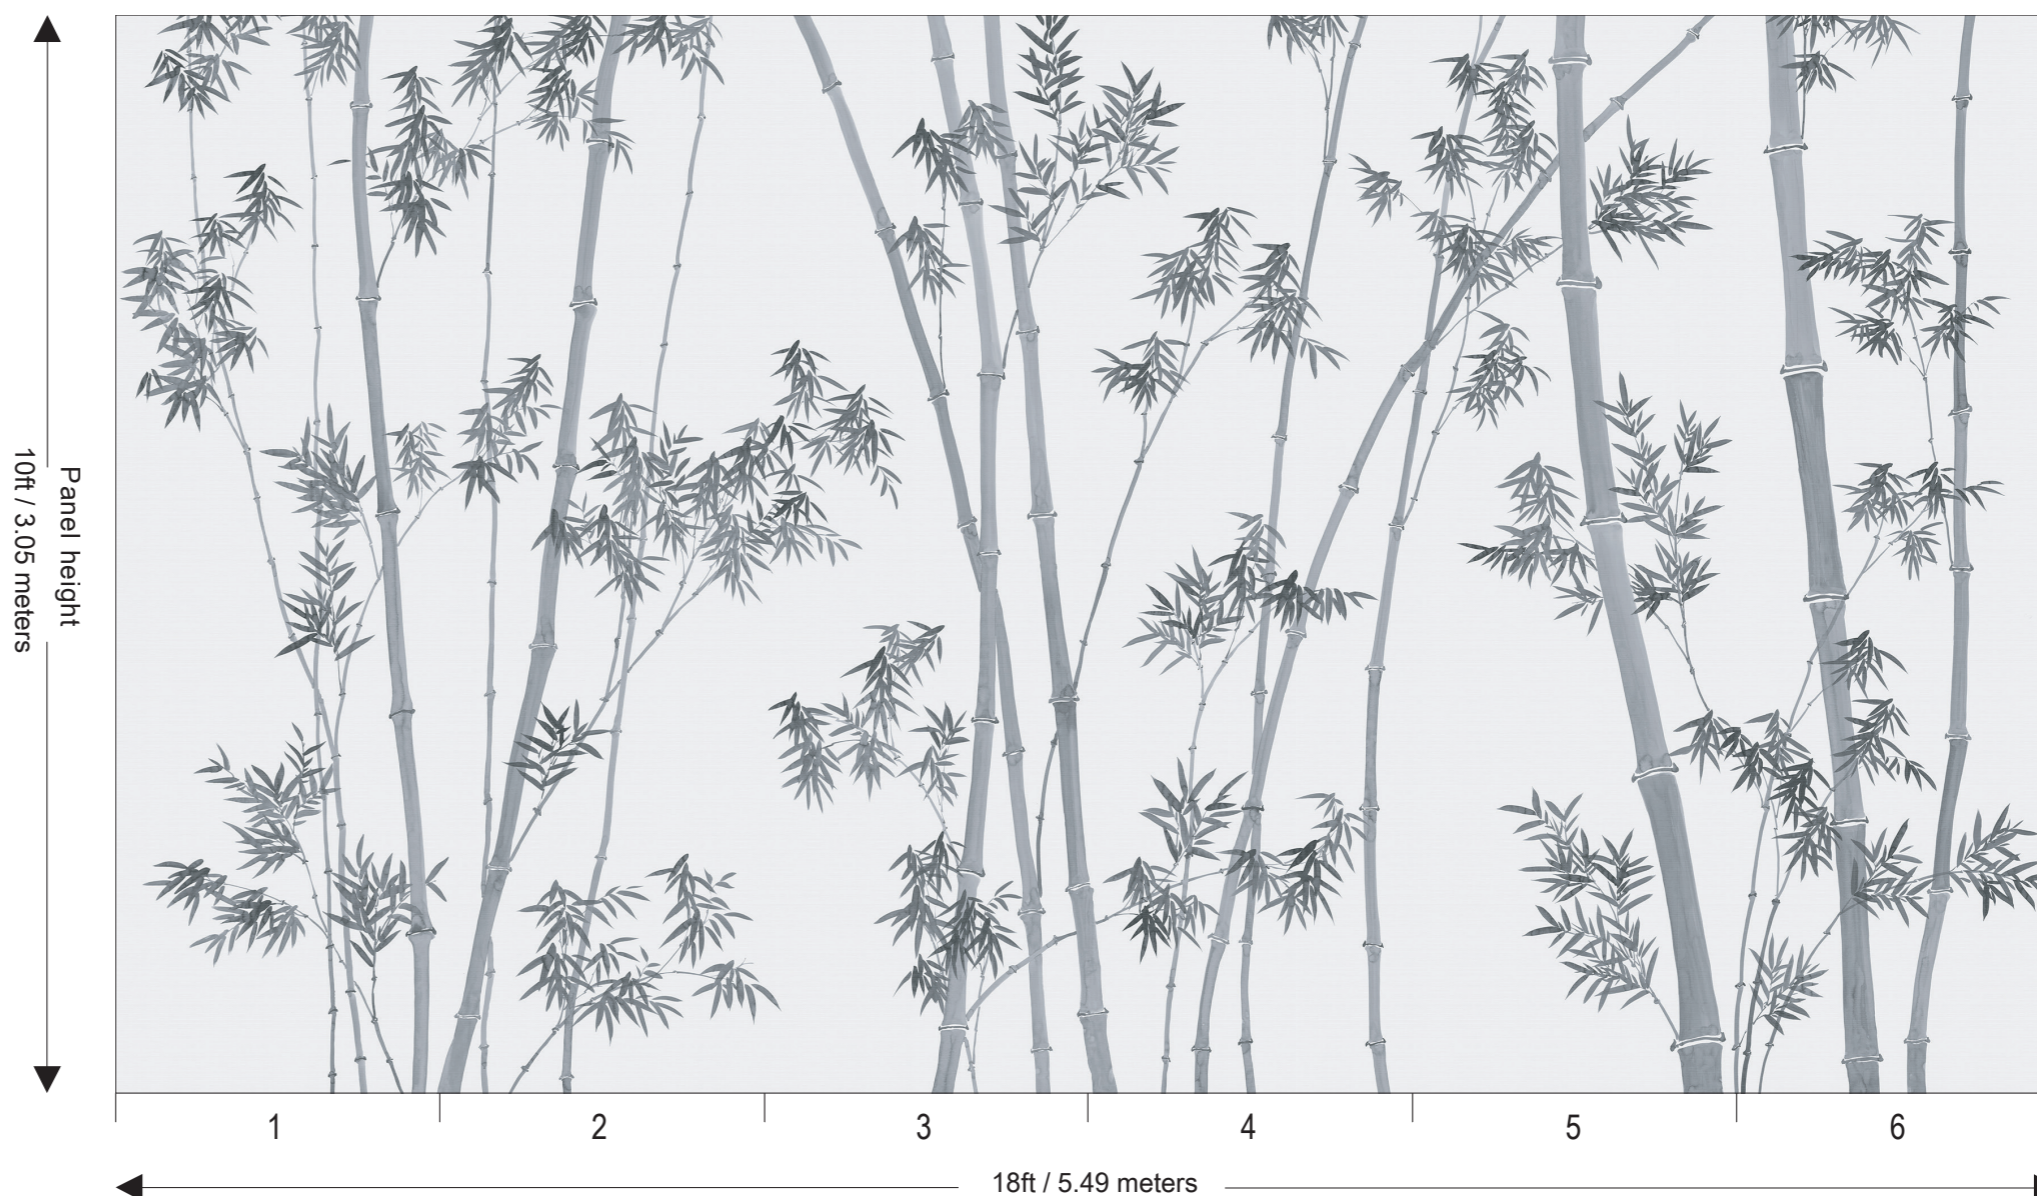

Zen Collection

1. Design Name : Bamboo
2. Product Code : 260114
3. Material : Grasscloth
4. Colour : Natural GC-01
5. Width : 36"
6. Vertical Repeat : N/A
7. Horizontal Repeat : The 1st panel of the design can be joined to the last panel.
8. Origin : United Kingdom
9. Minimum Order : 1 Panel
10. Delivery : Please allow 2-3 weeks for delivery
11. Custom Work : Custom fit, re-scale, design, material & colour can be made for an additional charge.
12. Plain Wallpaper : Plain wallpaper available to match background colour

Price for standard wallpaper per panel

1. 3ft wide x 8 ft high : £370.00
2. 3ft wide x 10 ft high : £462.50

Price for plain wallpaper per panel

1. 3ft wide x 8 ft high : £240.00
2. 3ft wide x 10 ft high : £300.00

Addition Charges: (charge is added for each additional option)

1. Custom Fit and Custom Re-scale : £5.00 per ft (3ft wide x 1 ft high)
2. Custom Design Pattern : £5.00 per ft (3ft wide x 1 ft high)
3. Custom Material & Custom Colour : £5.00 per ft (3ft wide x 1 ft high)