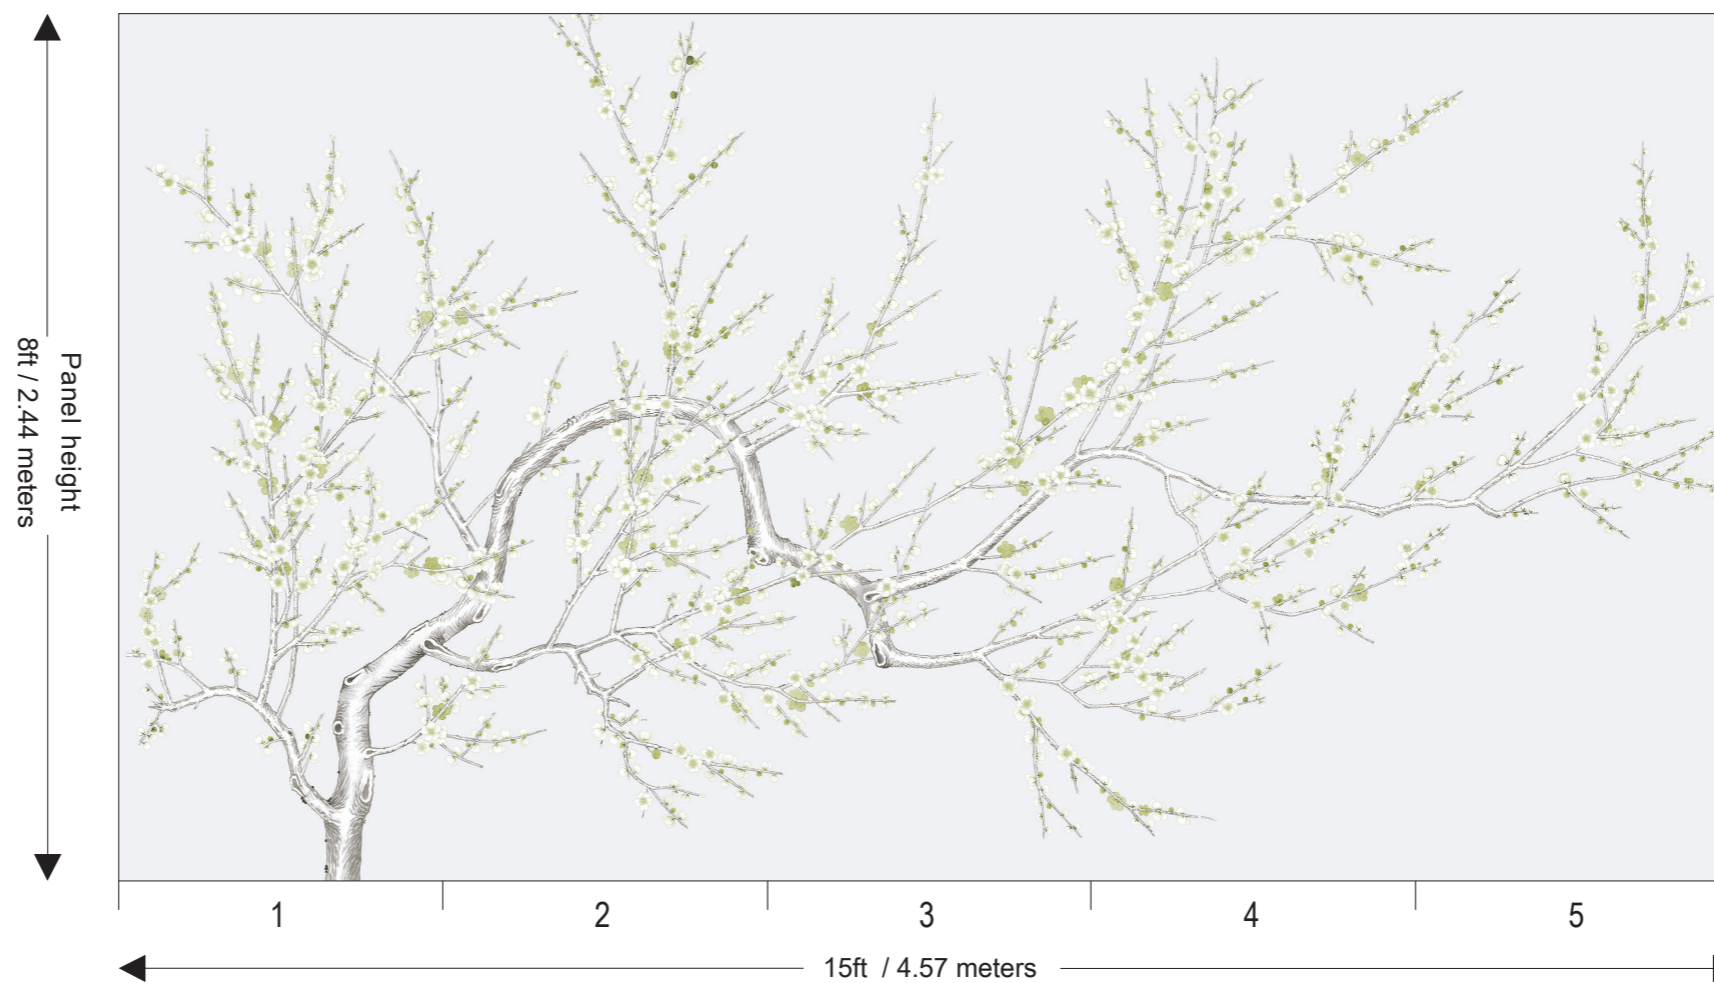

Zen Collection

- Design Name : Mei Hua
- Product Code : 260611
- Material : Mica Silk
- Colour : Snowdrop SM-01
- Width : 36"
- Vertical Repeat : N/A
- Horizontal Repeat : The 1st panel of the design can be joined to the last panel.
- Origin : United Kingdom
- Minimum Order : 1 Panel
- Delivery : Please allow 2-3 weeks for delivery
- Custom Work : Custom fit, re-scale, design, material & colour can be made for an additional charge.
- Plain Wallpaper : Plain wallpaper available to match background colour

Price for standard wallpaper per panel

- 3ft wide x 8 ft high : £340.00
- 3ft wide x 10 ft high : £425.00

Price for plain wallpaper per panel

- 3ft wide x 8 ft high : £220.00
- 3ft wide x 10 ft high : £275.00

Addition Charges:
(charge is added for each additional option)

- Custom Fit and Custom Re-scale : £5.00 per ft (3ft wide x 1 ft high)
- Custom Design Pattern : £5.00 per ft (3ft wide x 1 ft high)
- Custom Material & Custom Colour : £5.00 per ft (3ft wide x 1 ft high)