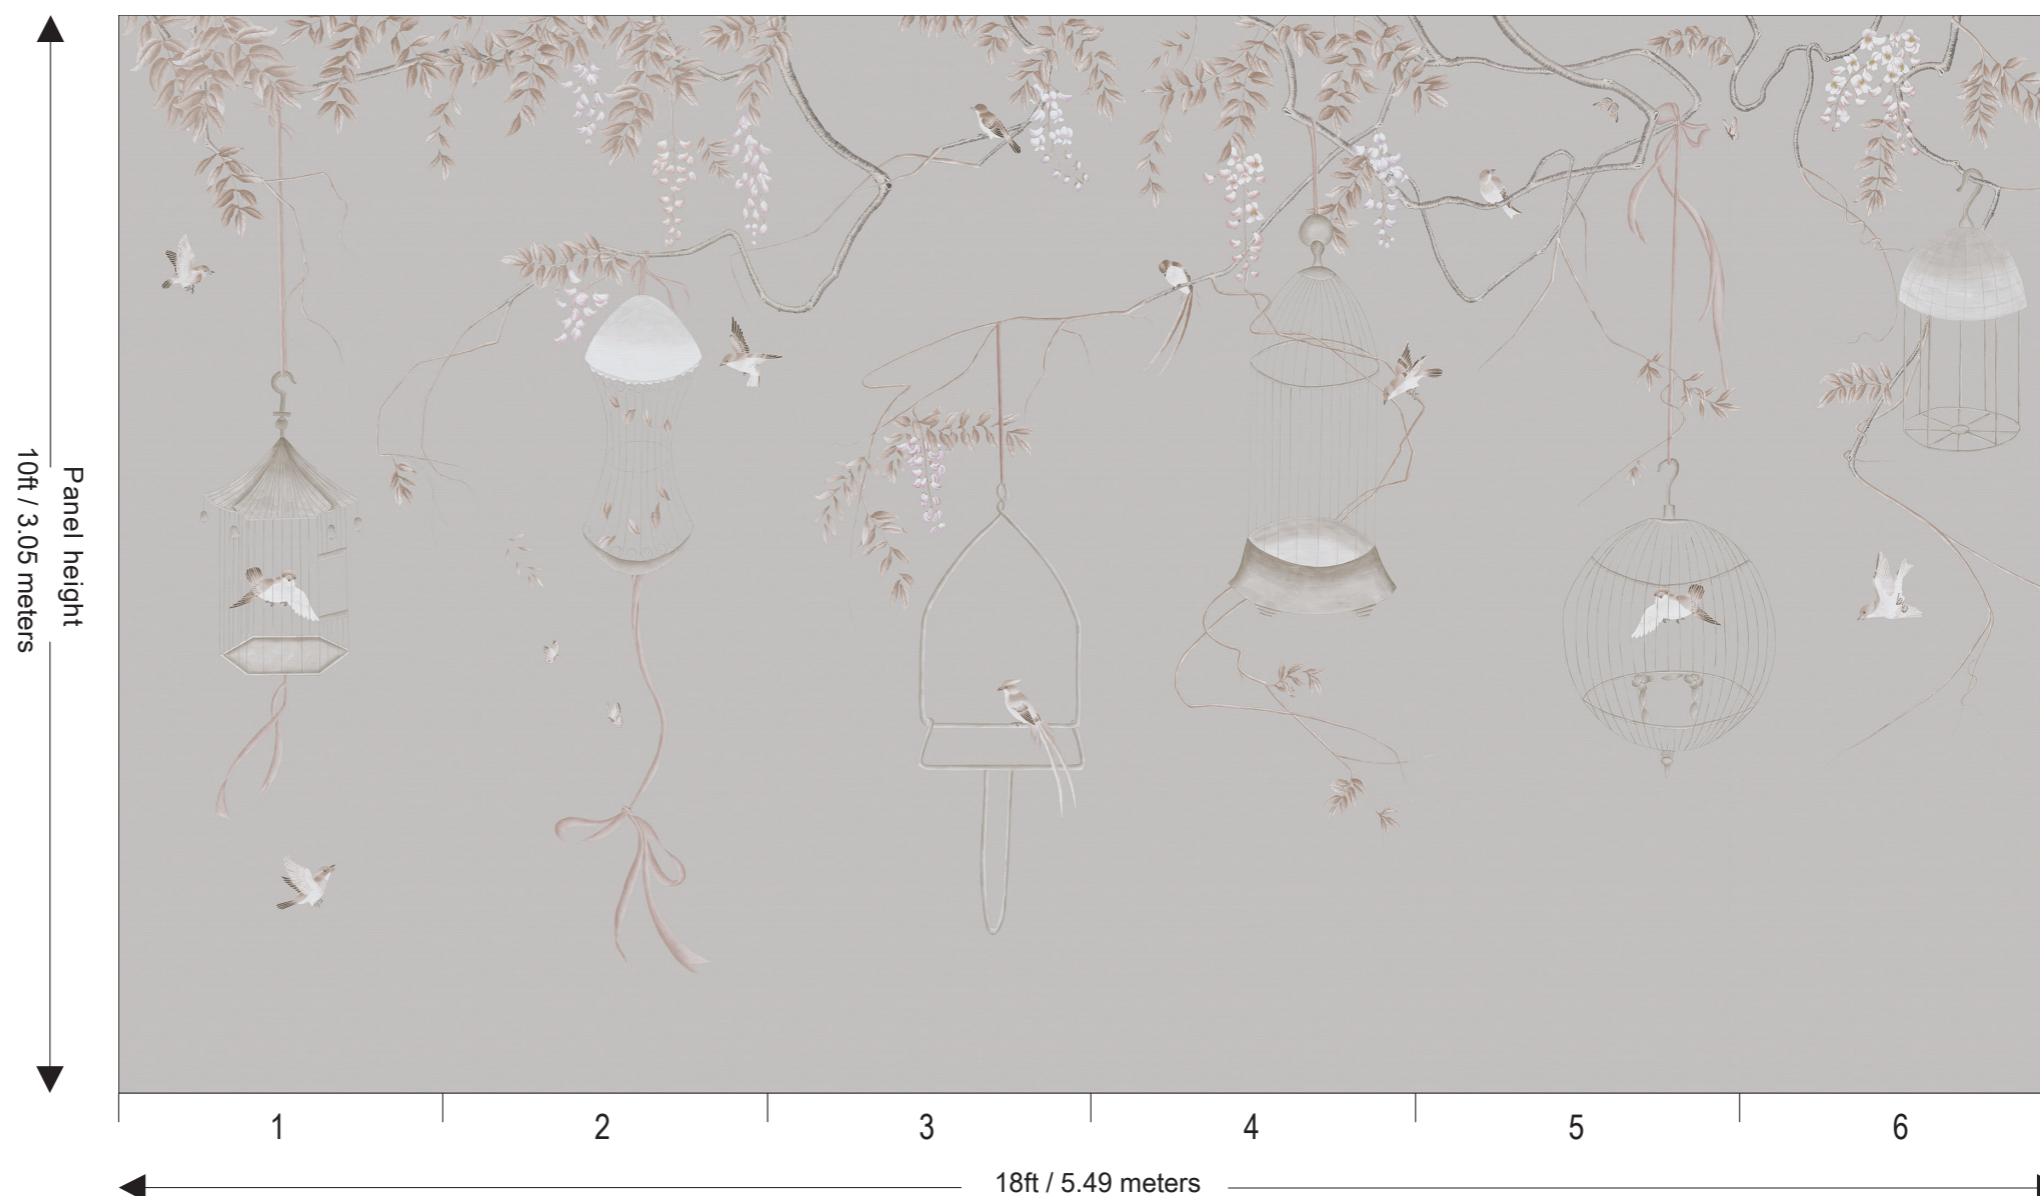

Zen Collection

- Design Name : Birdcage
- Product Code : 260215
- Material : Grasscloth
- Colour : Hemp GC-14
- Width : 36"
- Vertical Repeat : N/A
- Horizontal Repeat : The 1st panel of the design can be joined to the last panel.
- Origin : United Kingdom
- Minimum Order : 1 Panel
- Delivery : Please allow 2-3 weeks for delivery
- Custom Work : Custom fit, re-scale, design, material & colour can be made for an additional charge.
- Plain Wallpaper : Plain wallpaper available to match background colour

Price for standard wallpaper per panel

- 3ft wide x 8 ft high : £370.00
- 3ft wide x 10 ft high : £462.50

Price for plain wallpaper per panel

- 3ft wide x 8 ft high : £240.00
- 3ft wide x 10 ft high : £300.00

Addition Charges:
(charge is added for each additional option)

- Custom Fit and Custom Re-scale : £5.00 per ft (3ft wide x 1 ft high)
- Custom Design Pattern : £5.00 per ft (3ft wide x 1 ft high)
- Custom Material & Custom Colour : £5.00 per ft (3ft wide x 1 ft high)