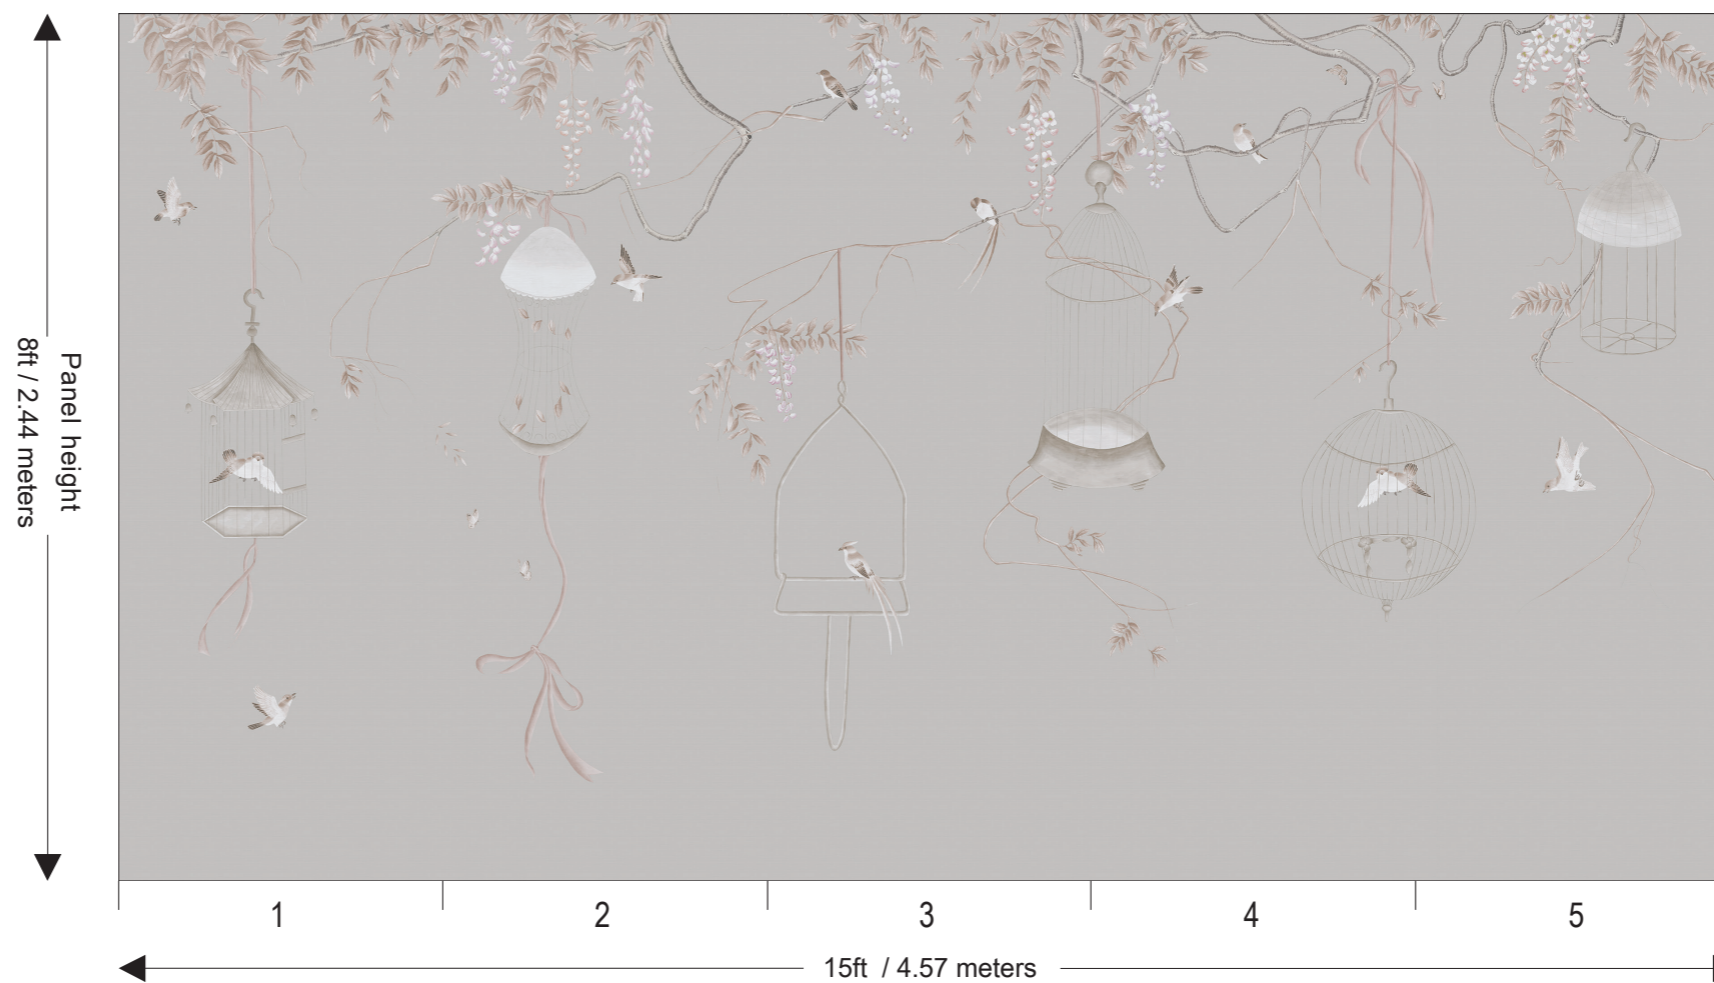

Zen Collection

- Design Name : Birdcage
- Product Code : 260215
- Material : Grasscloth
- Colour : Hemp GC-14
- Width : 36"
- Vertical Repeat : N/A
- Horizontal Repeat : The 1st panel of the design can be joined to the last panel.
- Origin : United Kingdom
- Minimum Order : 1 Panel
- Delivery : Please allow 2-3 weeks for delivery
- Custom Work : Custom fit, re-scale, design, material & colour can be made for an additional charge.
- Plain Wallpaper : Plain wallpaper available to match background colour

Price for standard wallpaper per panel

- 3ft wide x 8 ft high : £370.00
- 3ft wide x 10 ft high : £462.50

Price for plain wallpaper per panel

- 3ft wide x 8 ft high : £240.00
- 3ft wide x 10 ft high : £300.00

Addition Charges:
(charge is added for each additional option)

- Custom Fit and Custom Re-scale : £5.00 per ft (3ft wide x 1 ft high)
- Custom Design Pattern : £5.00 per ft (3ft wide x 1 ft high)
- Custom Material & Custom Colour : £5.00 per ft (3ft wide x 1 ft high)