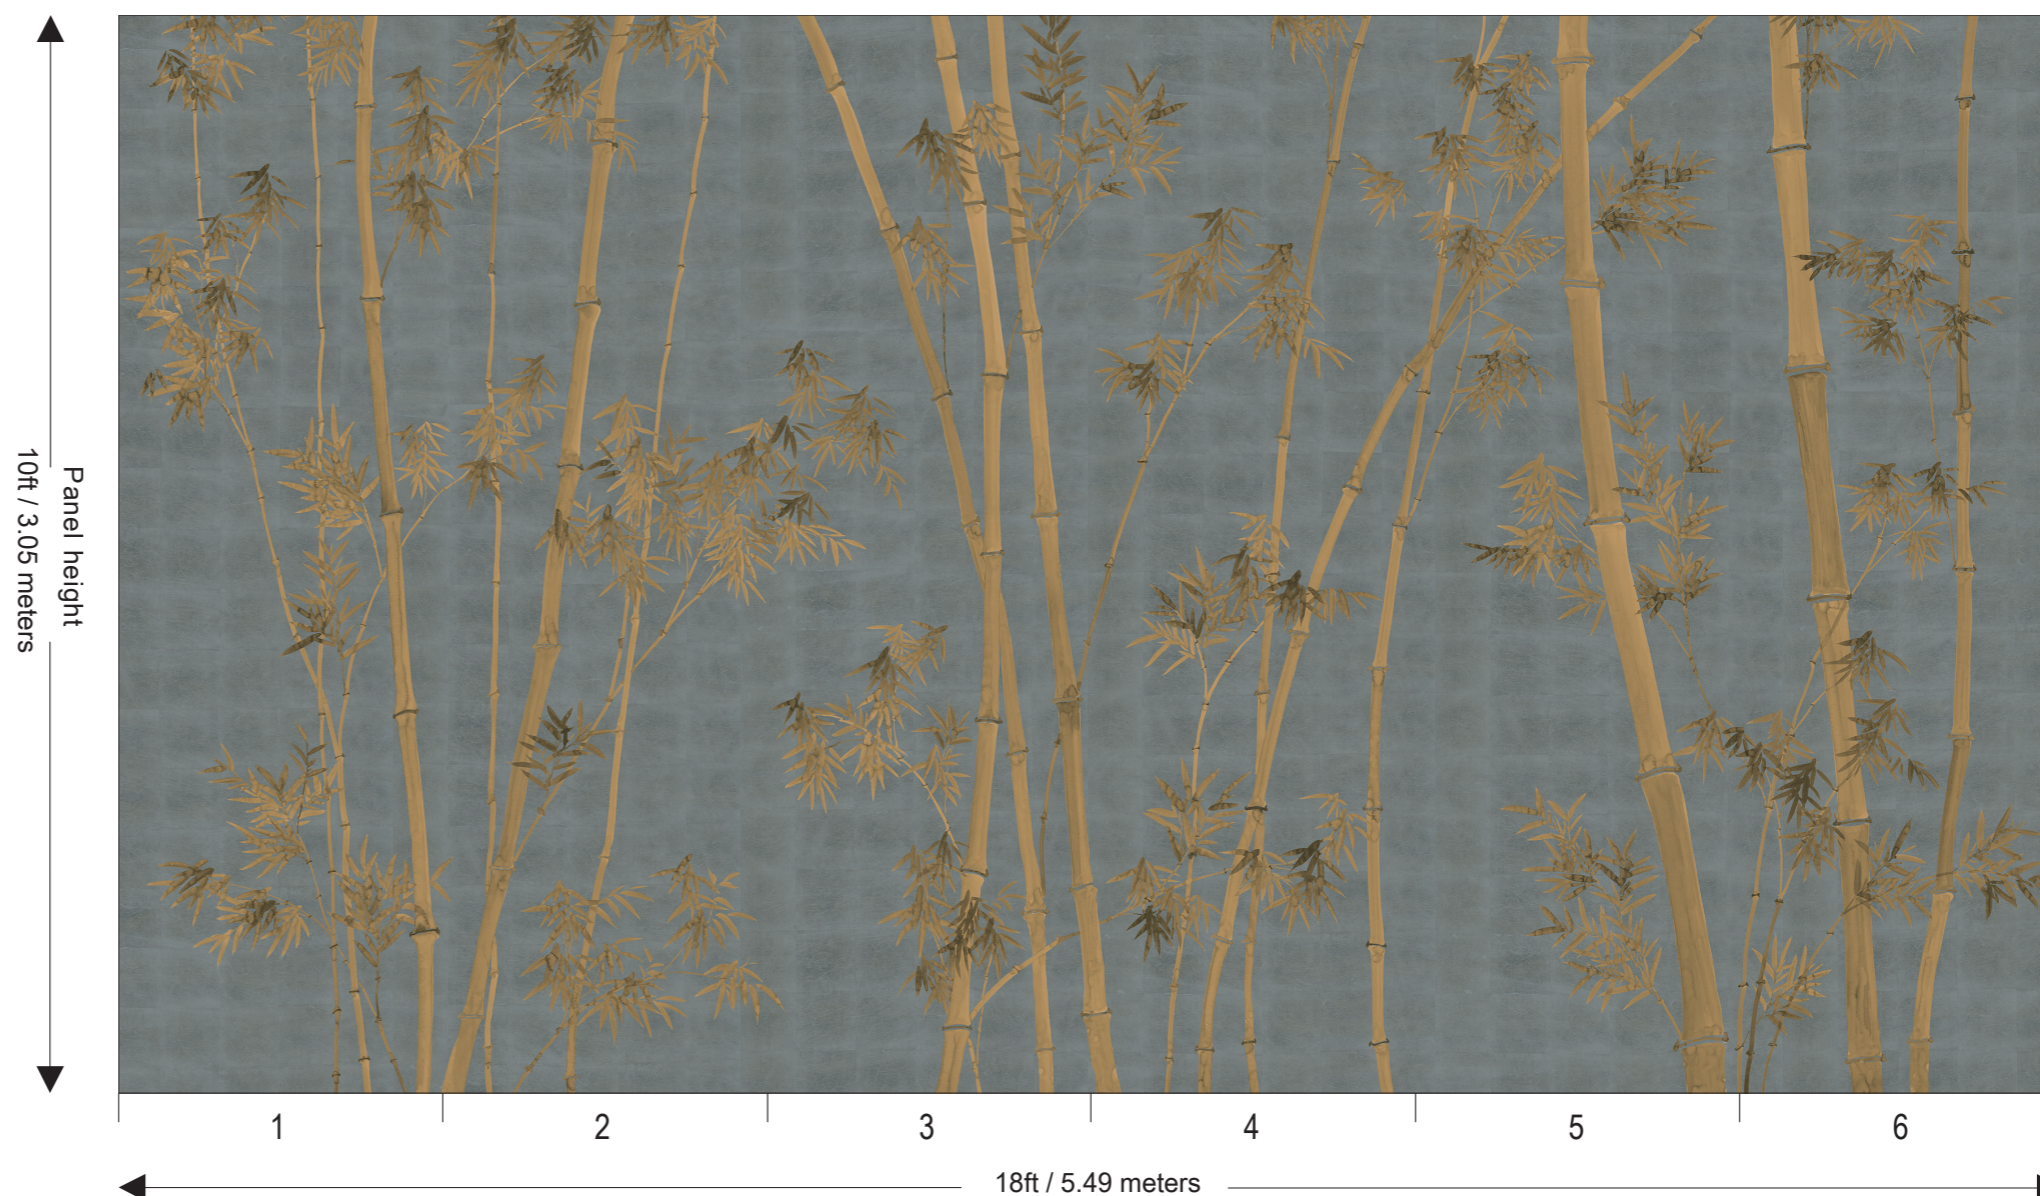

Zen Collection

1. Design Name : Bamboo
2. Product Code : 260113
3. Material : Gilded Metallic Gold
4. Colour : Old gold MG-20
5. Width : 36"
6. Vertical Repeat : N/A
7. Horizontal Repeat : The 1st panel of the design can be joined to the last panel.
8. Origin : United Kingdom
9. Minimum Order : 1 Panel
10. Delivery : Please allow 2-3 weeks for delivery
11. Custom Work : Custom fit, re-scale, design, material & colour can be made for an additional charge.
12. Plain Wallpaper : Plain wallpaper available to match background colour

Price for standard wallpaper per panel

1. 3ft wide x 8 ft high : £400.00
   3ft wide x 10 ft high : £500.00

Price for plain wallpaper per panel

1. 3ft wide x 8 ft high : £260.00
   3ft wide x 10 ft high : £325.00

Addition Charges: (charge is added for each additional option)

1. Custom Fit and Custom Re-scale : £5.00 per ft (3ft wide x 1 ft high)
   Custom Design Pattern : £5.00 per ft (3ft wide x 1 ft high)
   Custom Material & Custom Colour : £5.00 per ft (3ft wide x 1 ft high)