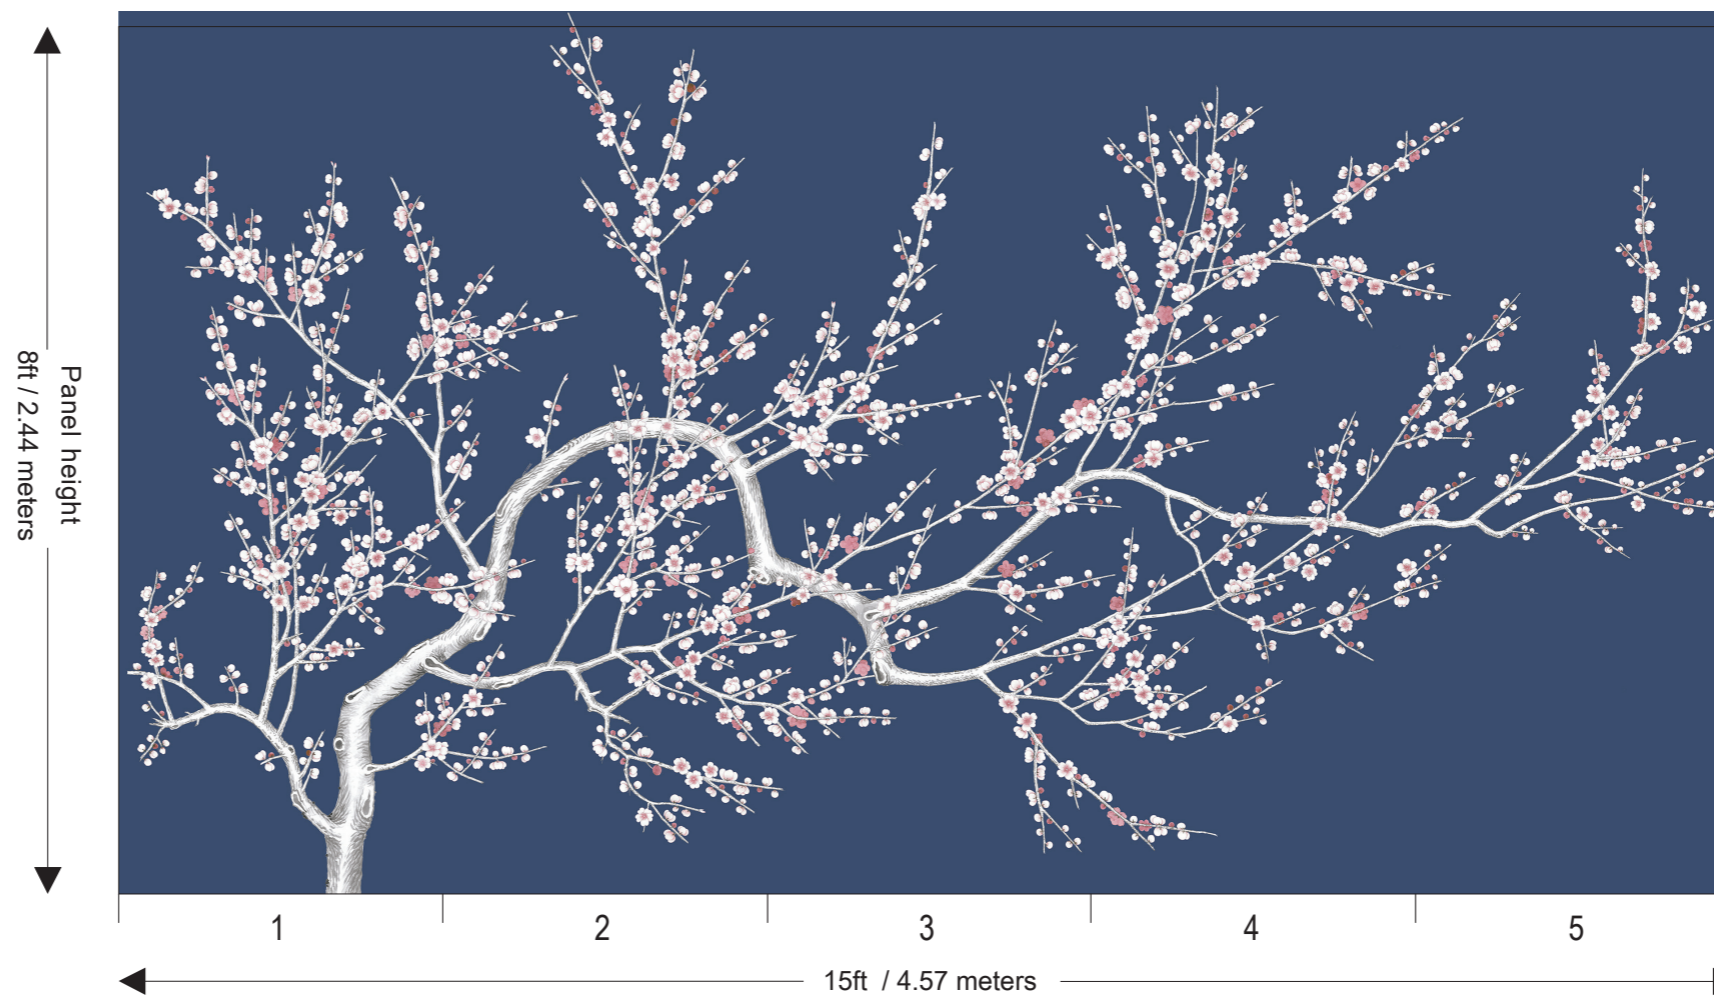

Zen Collection

1. Design Name : Mei Hua
2. Product Code : 260615
3. Material : Faux Silk
4. Colour : Indigo S-33
5. Width : 36"
6. Vertical Repeat : N/A
7. Horizontal Repeat : The 1st panel of the design can be joined to the last panel.
8. Origin : United Kingdom
9. Minimum Order : 1 Panel
10. Delivery : Please allow 2-3 weeks for delivery
11. Custom Work : Custom fit, re-scale, design, material & colour can be made for an additional charge.
12. Plain Wallpaper : Plain wallpaper available to match background colour

Price for standard wallpaper per panel

1. 3ft wide x 8 ft high : £340.00
2. 3ft wide x 10 ft high : £425.00

Price for plain wallpaper per panel

1. 3ft wide x 8 ft high : £220.00
2. 3ft wide x 10 ft high : £275.00

Addition Charges: (charge is added for each additional option)

1. Custom Fit and Custom Re-scale : £5.00 per ft (3ft wide x 1 ft high)
2. Custom Design Pattern : £5.00 per ft (3ft wide x 1 ft high)
3. Custom Material & Custom Colour : £5.00 per ft (3ft wide x 1 ft high)