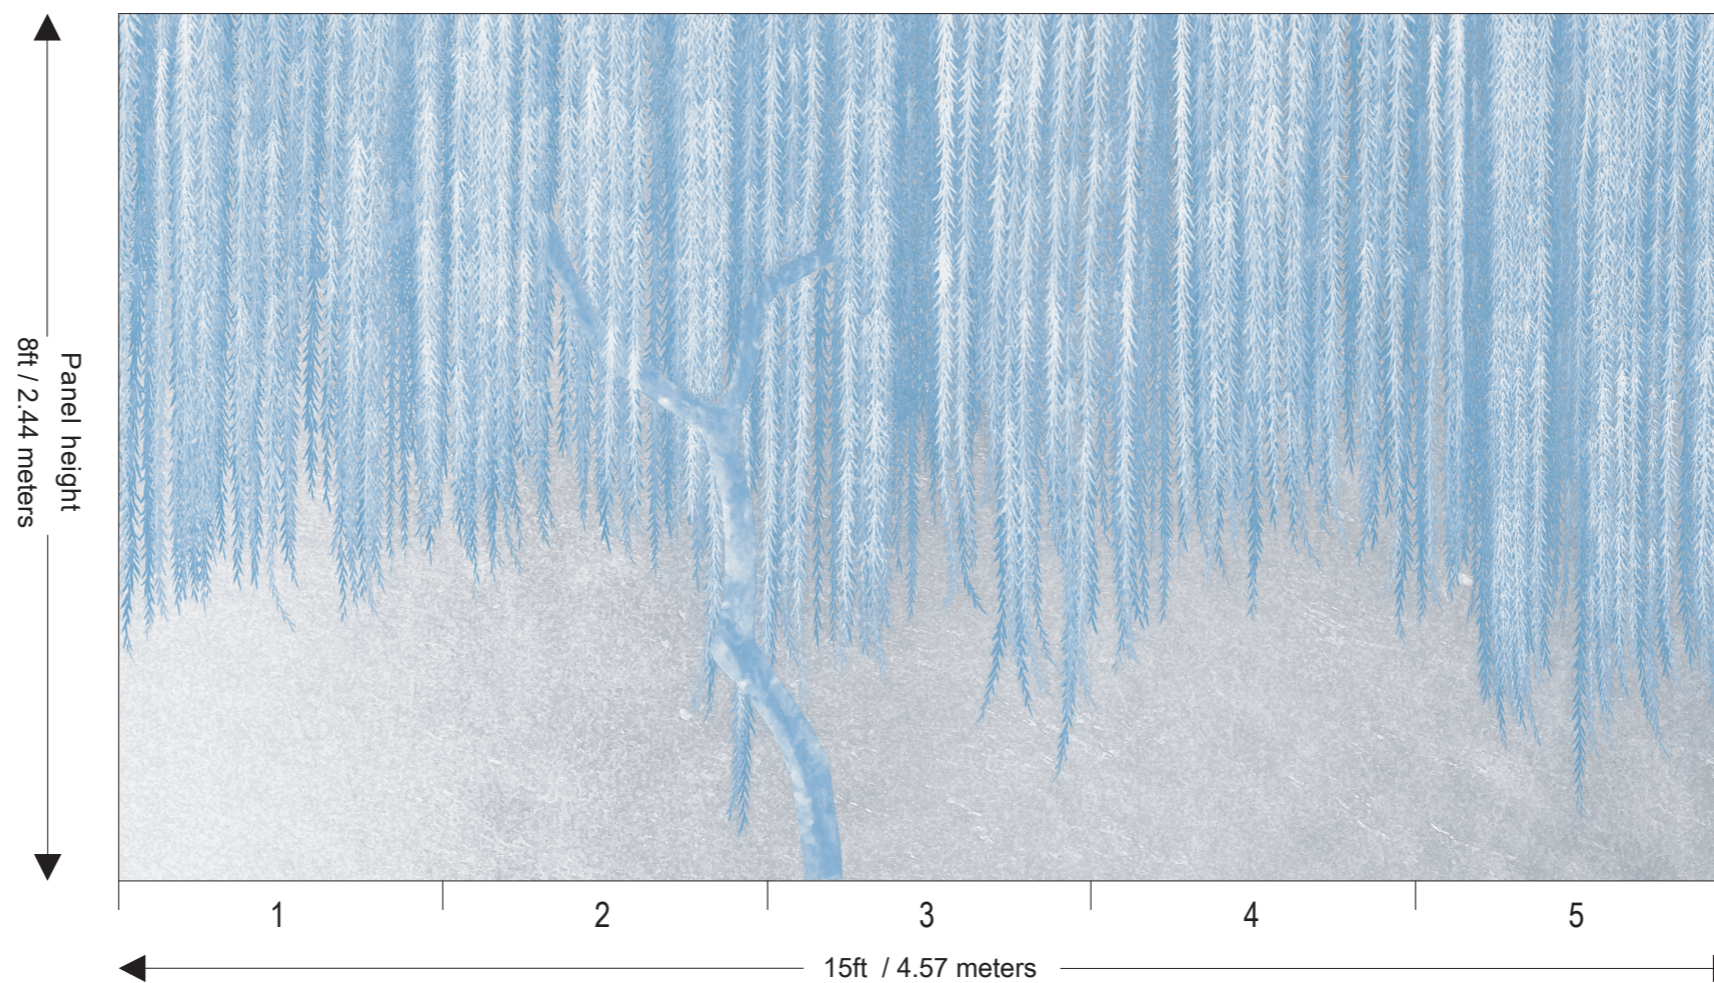

Zen Collection

- Design Name : Willow
- Product Code : 260513
- Material : Gilded Metallic Silver Matt
- Colour : Caspian MSM-13
- Width : 36"
- Vertical Repeat : N/A
- Horizontal Repeat : The 1st panel of the design can be joined to the last panel.
- Origin : United Kingdom
- Minimum Order : 1 Panel
- Delivery : Please allow 2-3 weeks for delivery
- Custom Work : Custom fit, re-scale, design, material & colour can be made for an additional charge.
- Plain Wallpaper : Plain wallpaper available to match background colour

Price for standard wallpaper per panel

- 3ft wide x 8 ft high : £400.00
- 3ft wide x 10 ft high : £500.00

Price for plain wallpaper per panel

- 3ft wide x 8 ft high : £260.00
- 3ft wide x 10 ft high : £325.00

Addition Charges: (charge is added for each additional option)

- Custom Fit and Custom Re-scale : £5.00 per ft (3ft wide x 1 ft high)
- Custom Design Pattern : £5.00 per ft (3ft wide x 1 ft high)
- Custom Material & Custom Colour : £5.00 per ft (3ft wide x 1 ft high)