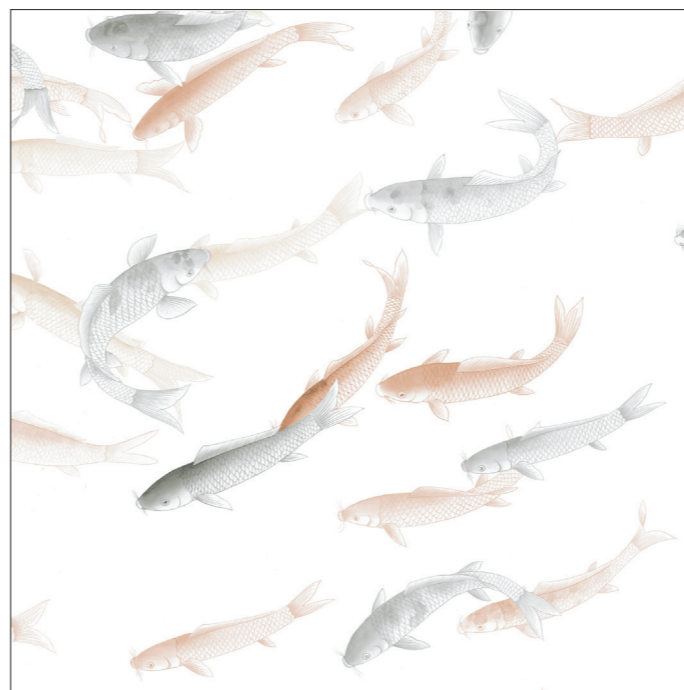

260411   Faux silk / Snow S-01