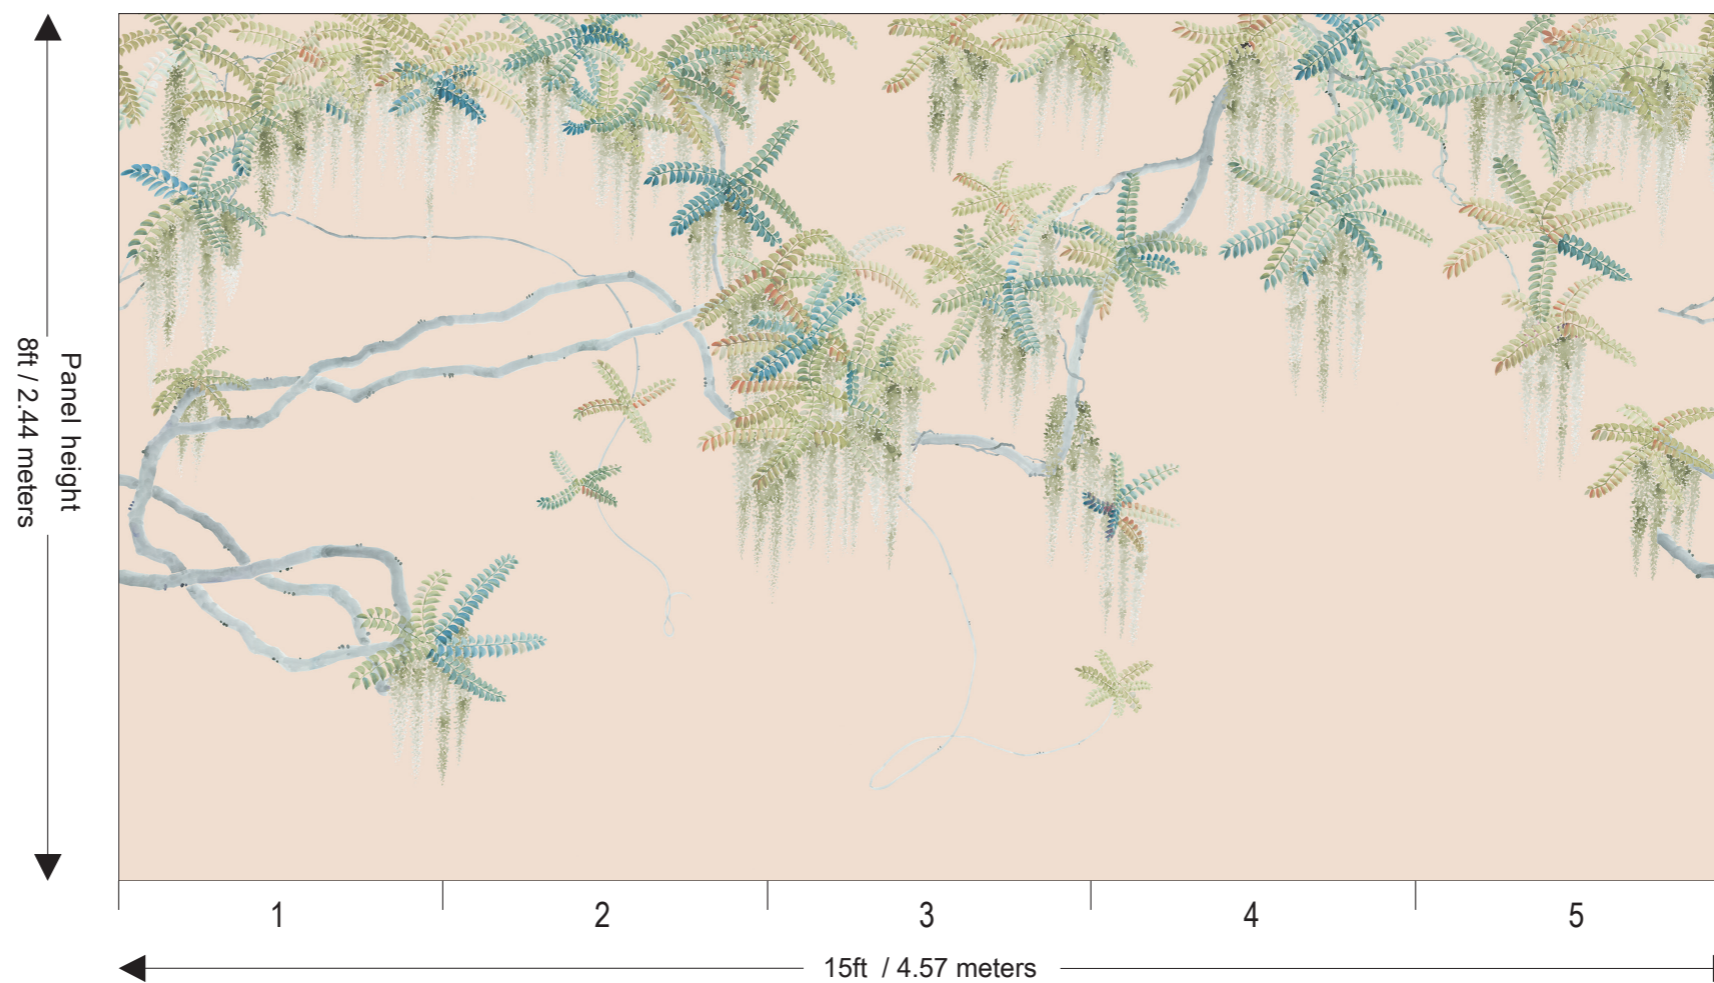

Zen Collection

- Design Name : Canebrake
- Product Code : 260715
- Material : Paper
- Colour : Porcelain P-06
- Width : 36"
- Vertical Repeat : N/A
- Horizontal Repeat : The 1st panel of the design can be joined to the last panel.
- Origin : United Kingdom
- Minimum Order : 1 Panel
- Delivery : Please allow 2-3 weeks for delivery
- Custom Work : Custom fit, re-scale, design, material & colour can be made for an additional charge.
- Plain Wallpaper : Plain wallpaper available to match background colour

Price for standard wallpaper per panel

- 3ft wide x 8 ft high : £260.00
- 3ft wide x 10 ft high : £325.00

Price for plain wallpaper per panel

- 3ft wide x 8 ft high : £160.00
- 3ft wide x 10 ft high : £200.00

Addition Charges: (charge is added for each additional option)

- Custom Fit and Custom Re-scale : £5.00 per ft (3ft wide x 1 ft high)
- Custom Design Pattern : £5.00 per ft (3ft wide x 1 ft high)
- Custom Material & Custom Colour : £5.00 per ft (3ft wide x 1 ft high)