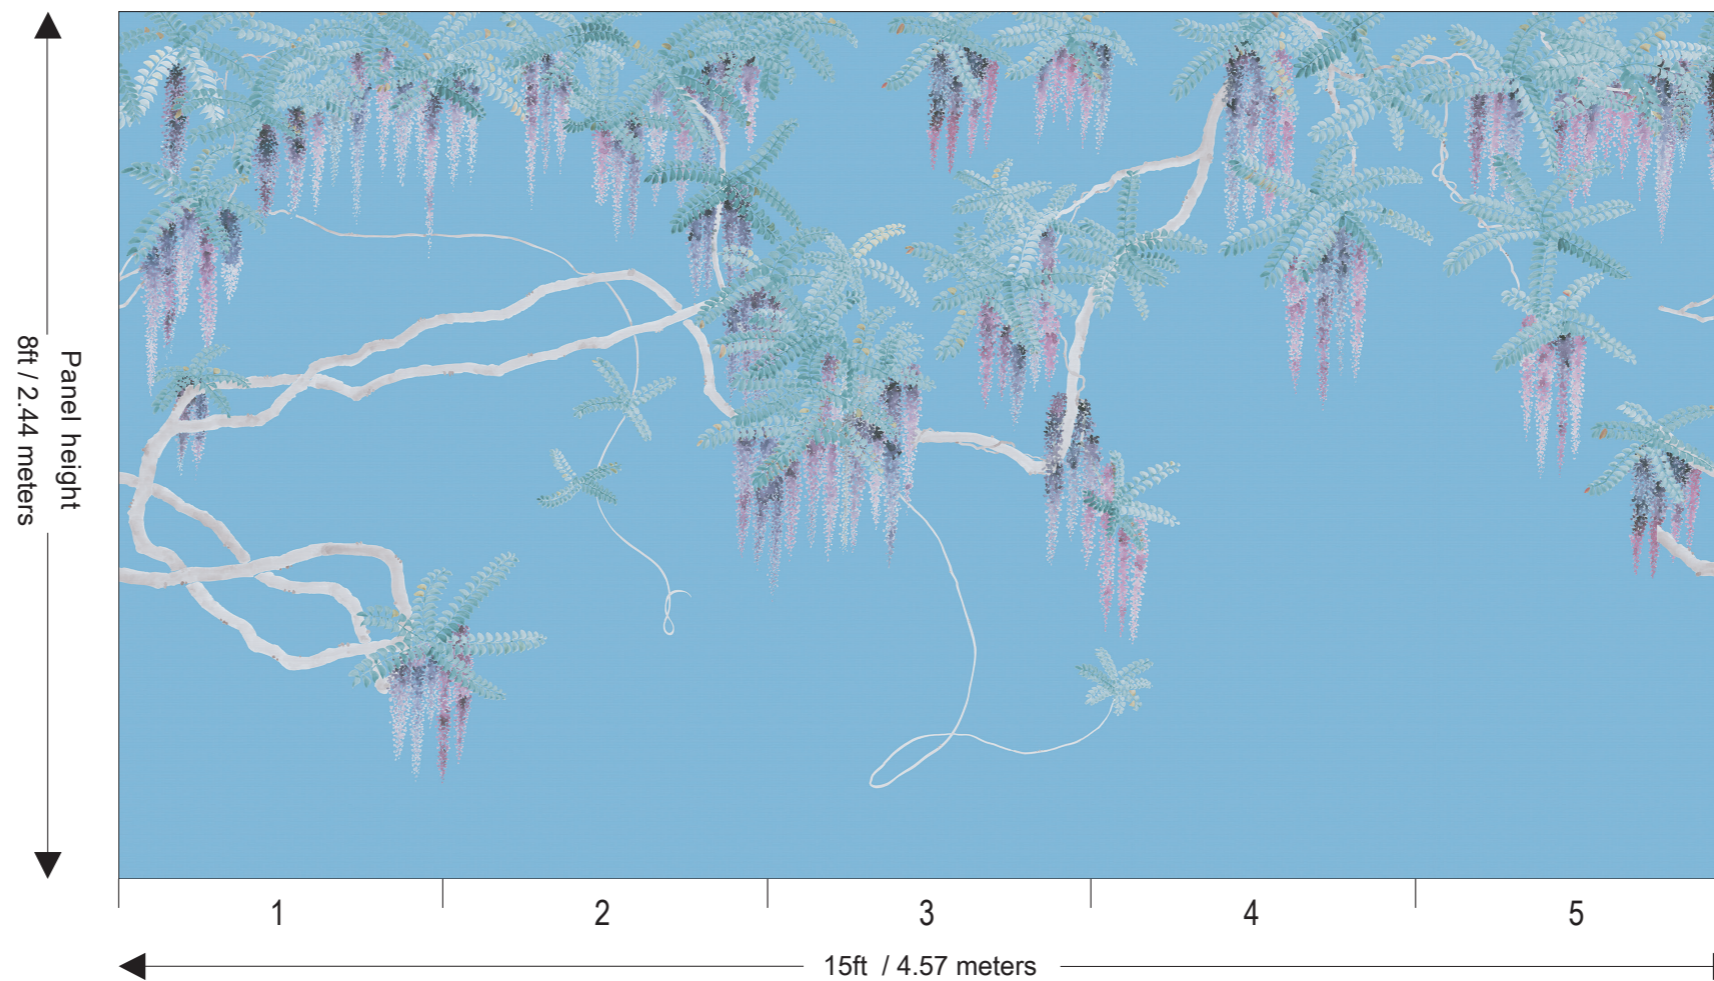

Zen Collection

1. Design Name : Canebrake
   Product Code : 260716
   Material : Grasscloth
   Colour : Aegean GC-32
   Width : 36"
   Vertical Repeat : N/A
   Horizontal Repeat : The 1st panel of the design can be joined to the last panel.
   Origin : United Kingdom
   Minimum Order : 1 Panel
   Delivery : Please allow 2-3 weeks for delivery
   Custom Work : Custom fit, re-scale, design, material & colour can be made for an additional charge.
   Plain Wallpaper : Plain wallpaper available to match background colour

Price for standard wallpaper per panel

1. 3ft wide x 8 ft high : £370.00
   3ft wide x 10 ft high : £462.50

Price for plain wallpaper per panel

1. 3ft wide x 8 ft high : £240.00
   3ft wide x 10 ft high : £300.00

Addition Charges:
(charge is added for each additional option)

1. Custom Fit and Custom Re-scale : £5.00 per ft (3ft wide x 1 ft high)
   Custom Design Pattern : £5.00 per ft (3ft wide x 1 ft high)
   Custom Material & Custom Colour : £5.00 per ft (3ft wide x 1 ft high)