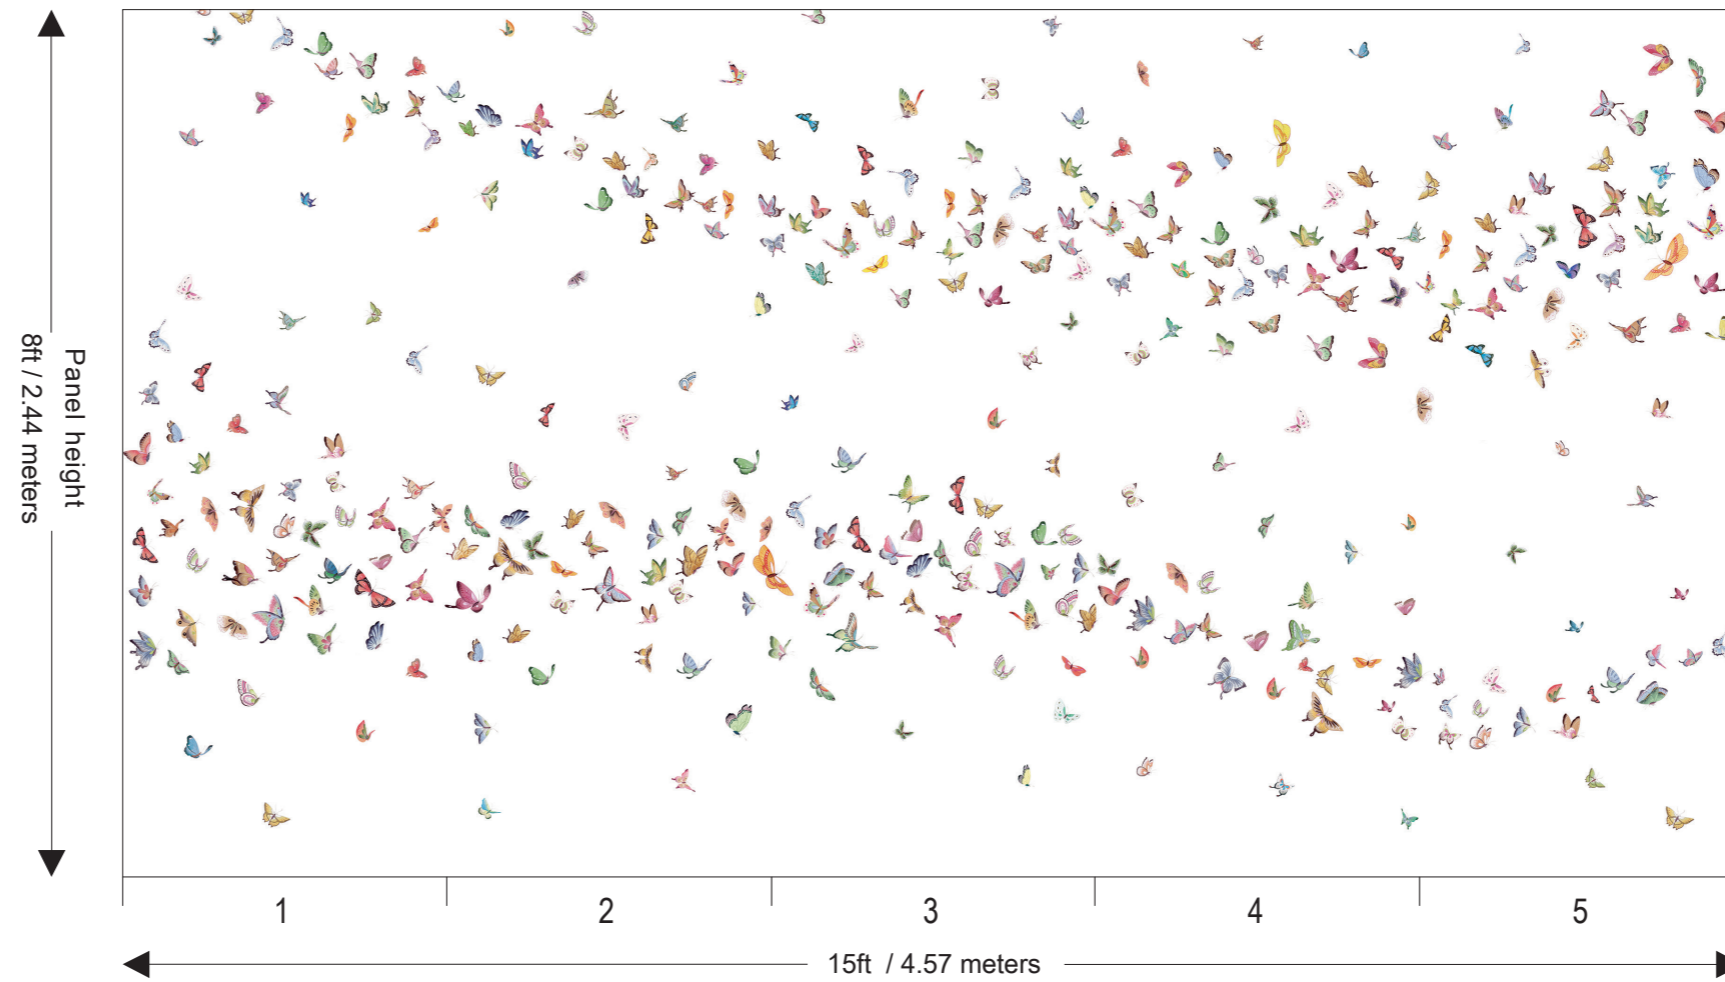

Zen Collection

- Design Name : Butterfly
- Product Code : 260312
- Material : Mica Silk
- Colour : Snowdrop SM-01
- Width : 36"
- Vertical Repeat : N/A
- Horizontal Repeat : The 1st panel of the design can be joined to the last panel.
- Origin : United Kingdom
- Minimum Order : 1 Panel
- Delivery : Please allow 2-3 weeks for delivery
- Custom Work : Custom fit, re-scale, design, material & colour can be made for an additional charge.
- Plain Wallpaper : Plain wallpaper available to match background colour

Price for standard wallpaper per panel

- 3ft wide x 8 ft high : £340.00
- 3ft wide x 10 ft high : £425.00

Price for plain wallpaper per panel

- 3ft wide x 8 ft high : £220.00
- 3ft wide x 10 ft high : £275.00

Addition Charges:
(charge is added for each additional option)

- Custom Fit and Custom Re-scale : £5.00 per ft (3ft wide x 1 ft high)
- Custom Design Pattern : £5.00 per ft (3ft wide x 1 ft high)
- Custom Material & Custom Colour : £5.00 per ft (3ft wide x 1 ft high)