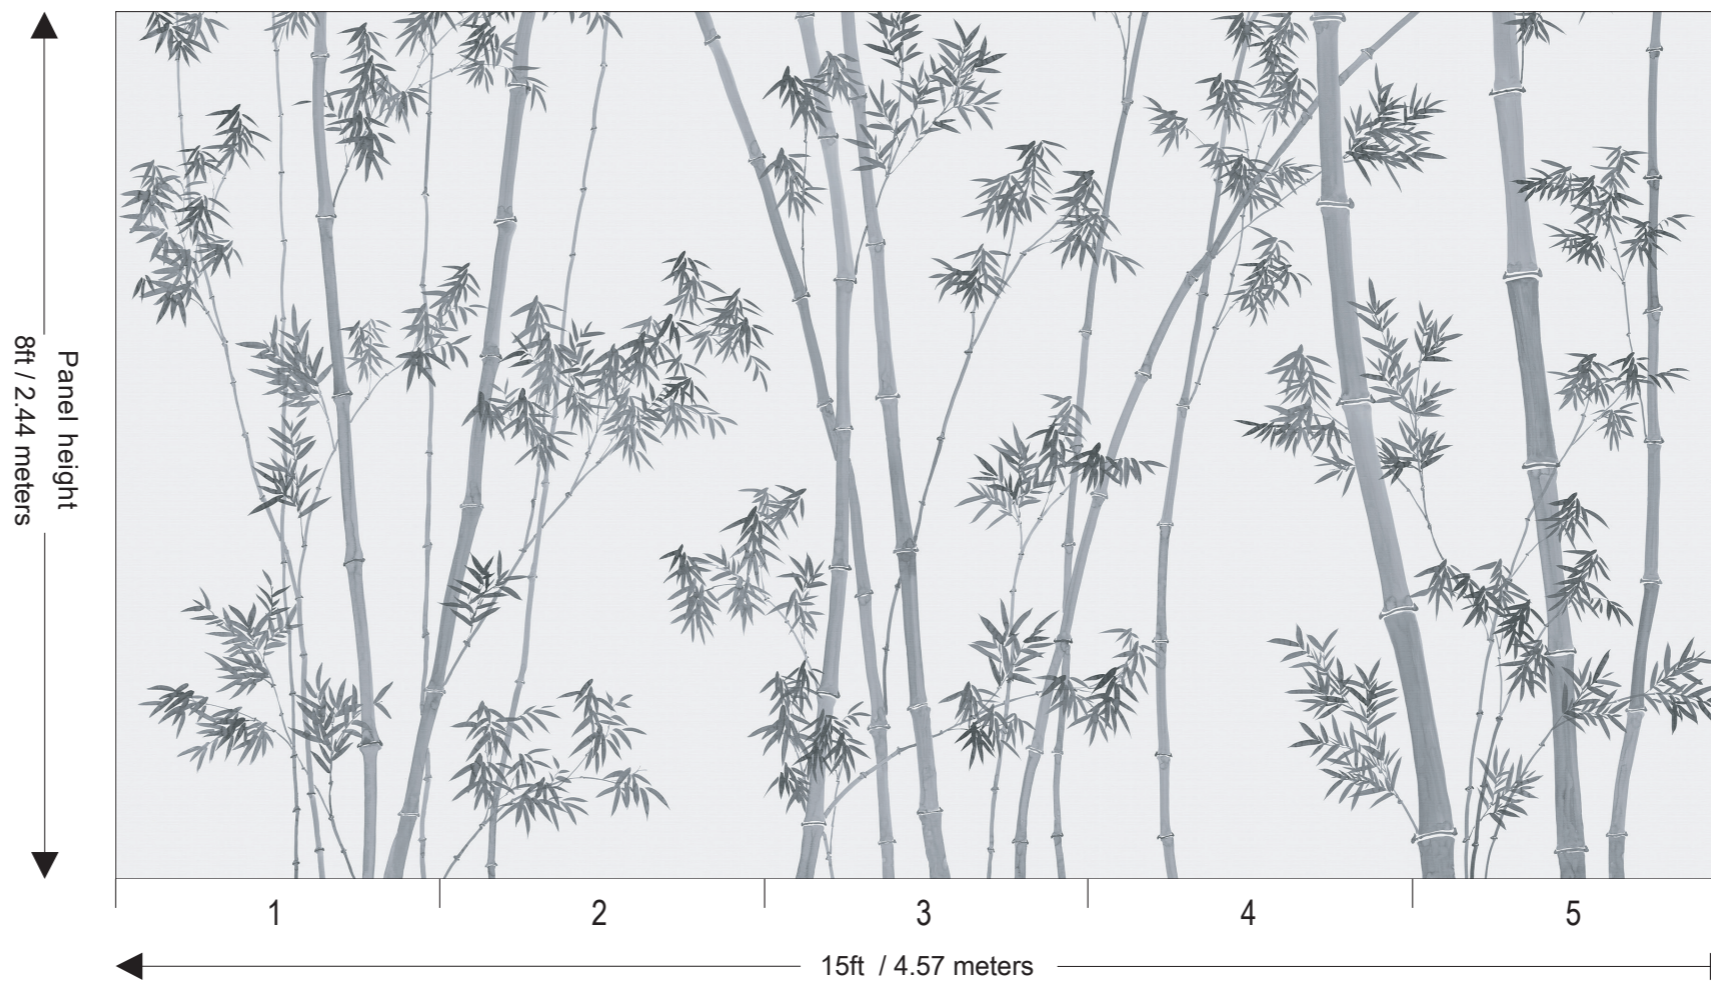

Zen Collection

1. Design Name : Bamboo
2. Product Code : 260114
3. Material : Grasscloth
4. Colour : Natural GC-01
5. Width : 36"
6. Vertical Repeat : N/A
7. Horizontal Repeat : The 1st panel of the design can be joined to the last panel.
8. Origin : United Kingdom
9. Minimum Order : 1 Panel
10. Delivery : Please allow 2-3 weeks for delivery
11. Custom Work : Custom fit, re-scale, design, material & colour can be made for an additional charge.
12. Plain Wallpaper : Plain wallpaper available to match background colour

Price for standard wallpaper per panel

1. 3ft wide x 8 ft high : £370.00
2. 3ft wide x 10 ft high : £462.50

Price for plain wallpaper per panel

1. 3ft wide x 8 ft high : £240.00
2. 3ft wide x 10 ft high : £300.00

Addition Charges: (charge is added for each additional option)

1. Custom Fit and Custom Re-scale : £5.00 per ft (3ft wide x 1 ft high)
2. Custom Design Pattern : £5.00 per ft (3ft wide x 1 ft high)
3. Custom Material & Custom Colour : £5.00 per ft (3ft wide x 1 ft high)