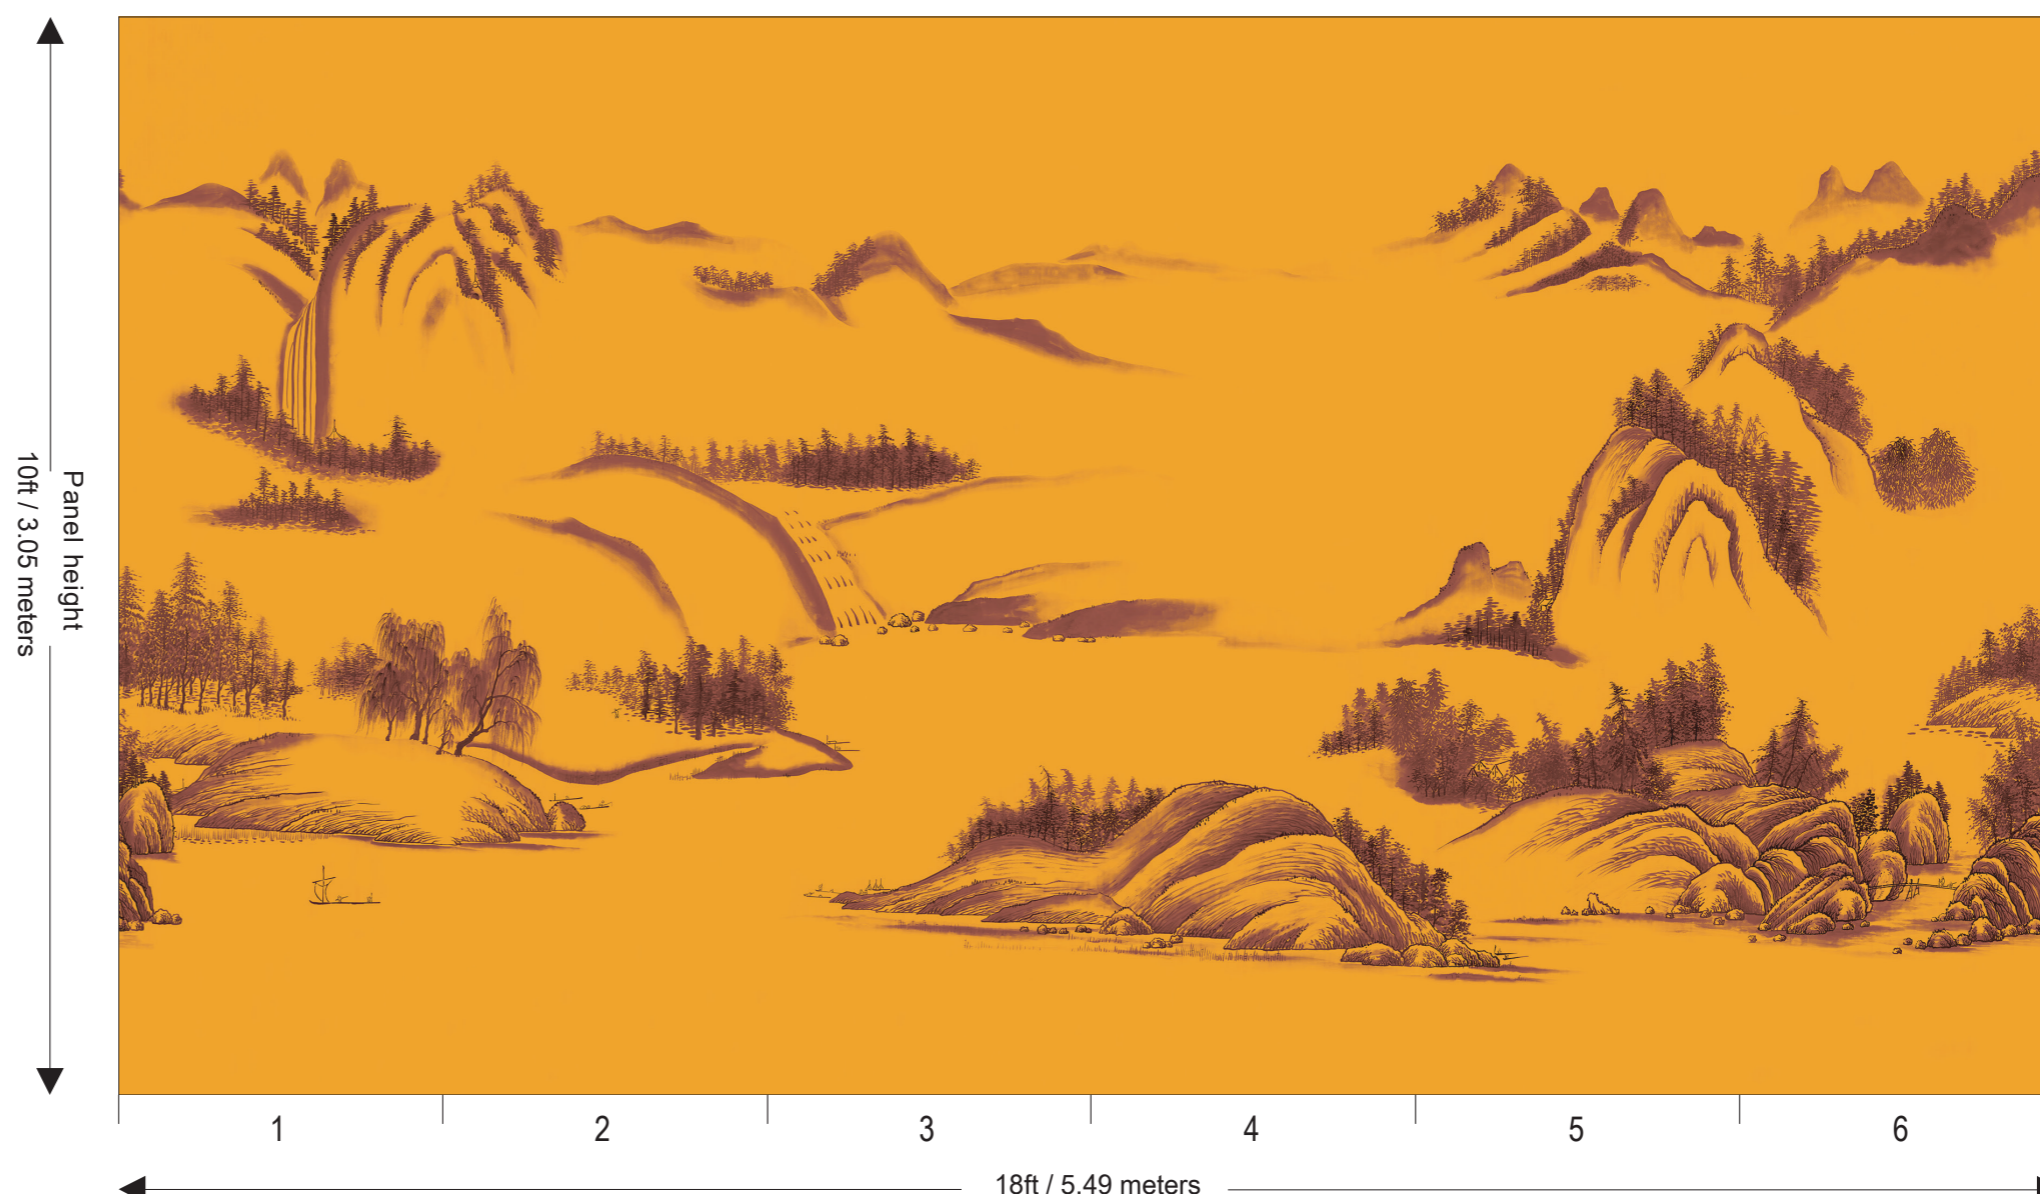

Zen Collection

1. Design Name : Landscape
2. Product Code : 260913
3. Material : Faux Silk
4. Colour : Orange zest S-16
5. Width : 36"
6. Vertical Repeat : N/A
7. Horizontal Repeat : The 1st panel of the design can be joined to the last panel.
8. Origin : United Kingdom
9. Minimum Order : 1 Panel
10. Delivery : Please allow 2-3 weeks for delivery
11. Custom Work : Custom fit, re-scale, design, material & colour can be made for an additional charge.
12. Plain Wallpaper : Plain wallpaper available to match background colour

Price for standard wallpaper per panel

1. 3ft wide x 8 ft high : £340.00
2. 3ft wide x 10 ft high : £425.00

Price for plain wallpaper per panel

1. 3ft wide x 8 ft high : £220.00
2. 3ft wide x 10 ft high : £275.00

Addition Charges: (charge is added for each additional option)

1. Custom Fit and Custom Re-scale : £5.00 per ft (3ft wide x 1 ft high)
2. Custom Design Pattern : £5.00 per ft (3ft wide x 1 ft high)
3. Custom Material & Custom Colour : £5.00 per ft (3ft wide x 1 ft high)