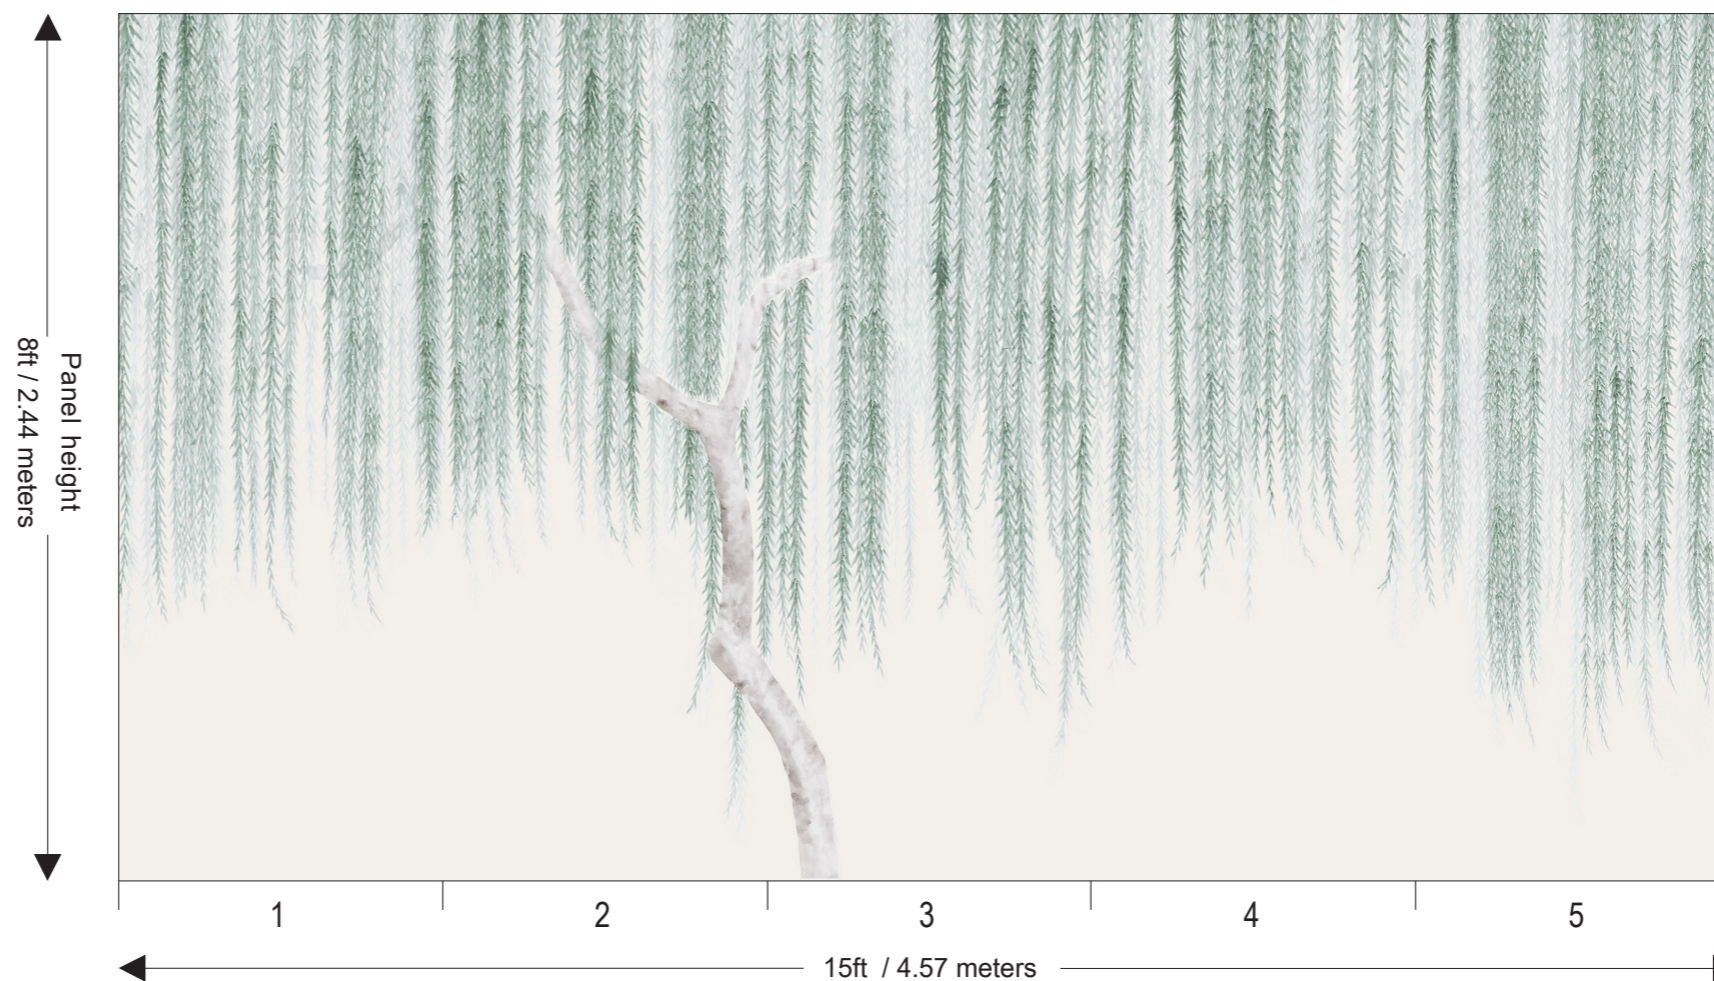

Zen Collection

- Design Name : Willow
- Product Code : 260511
- Material : Mica Silk
- Colour : Ecrú SM-04
- Width : 36"
- Vertical Repeat : N/A
- Horizontal Repeat : The 1st panel of the design can be joined to the last panel.
- Origin : United Kingdom
- Minimum Order : 1 Panel
- Delivery : Please allow 2-3 weeks for delivery
- Custom Work : Custom fit, re-scale, design, material & colour can be made for an additional charge.
- Plain Wallpaper : Plain wallpaper available to match background colour

Price for standard wallpaper per panel

- 3ft wide x 8 ft high : £340.00
- 3ft wide x 10 ft high : £425.00

Price for plain wallpaper per panel

- 3ft wide x 8 ft high : £220.00
- 3ft wide x 10 ft high : £275.00

Addition Charges: (charge is added for each additional option)

- Custom Fit and Custom Re-scale : £5.00 per ft (3ft wide x 1 ft high)
- Custom Design Pattern : £5.00 per ft (3ft wide x 1 ft high)
- Custom Material & Custom Colour : £5.00 per ft (3ft wide x 1 ft high)