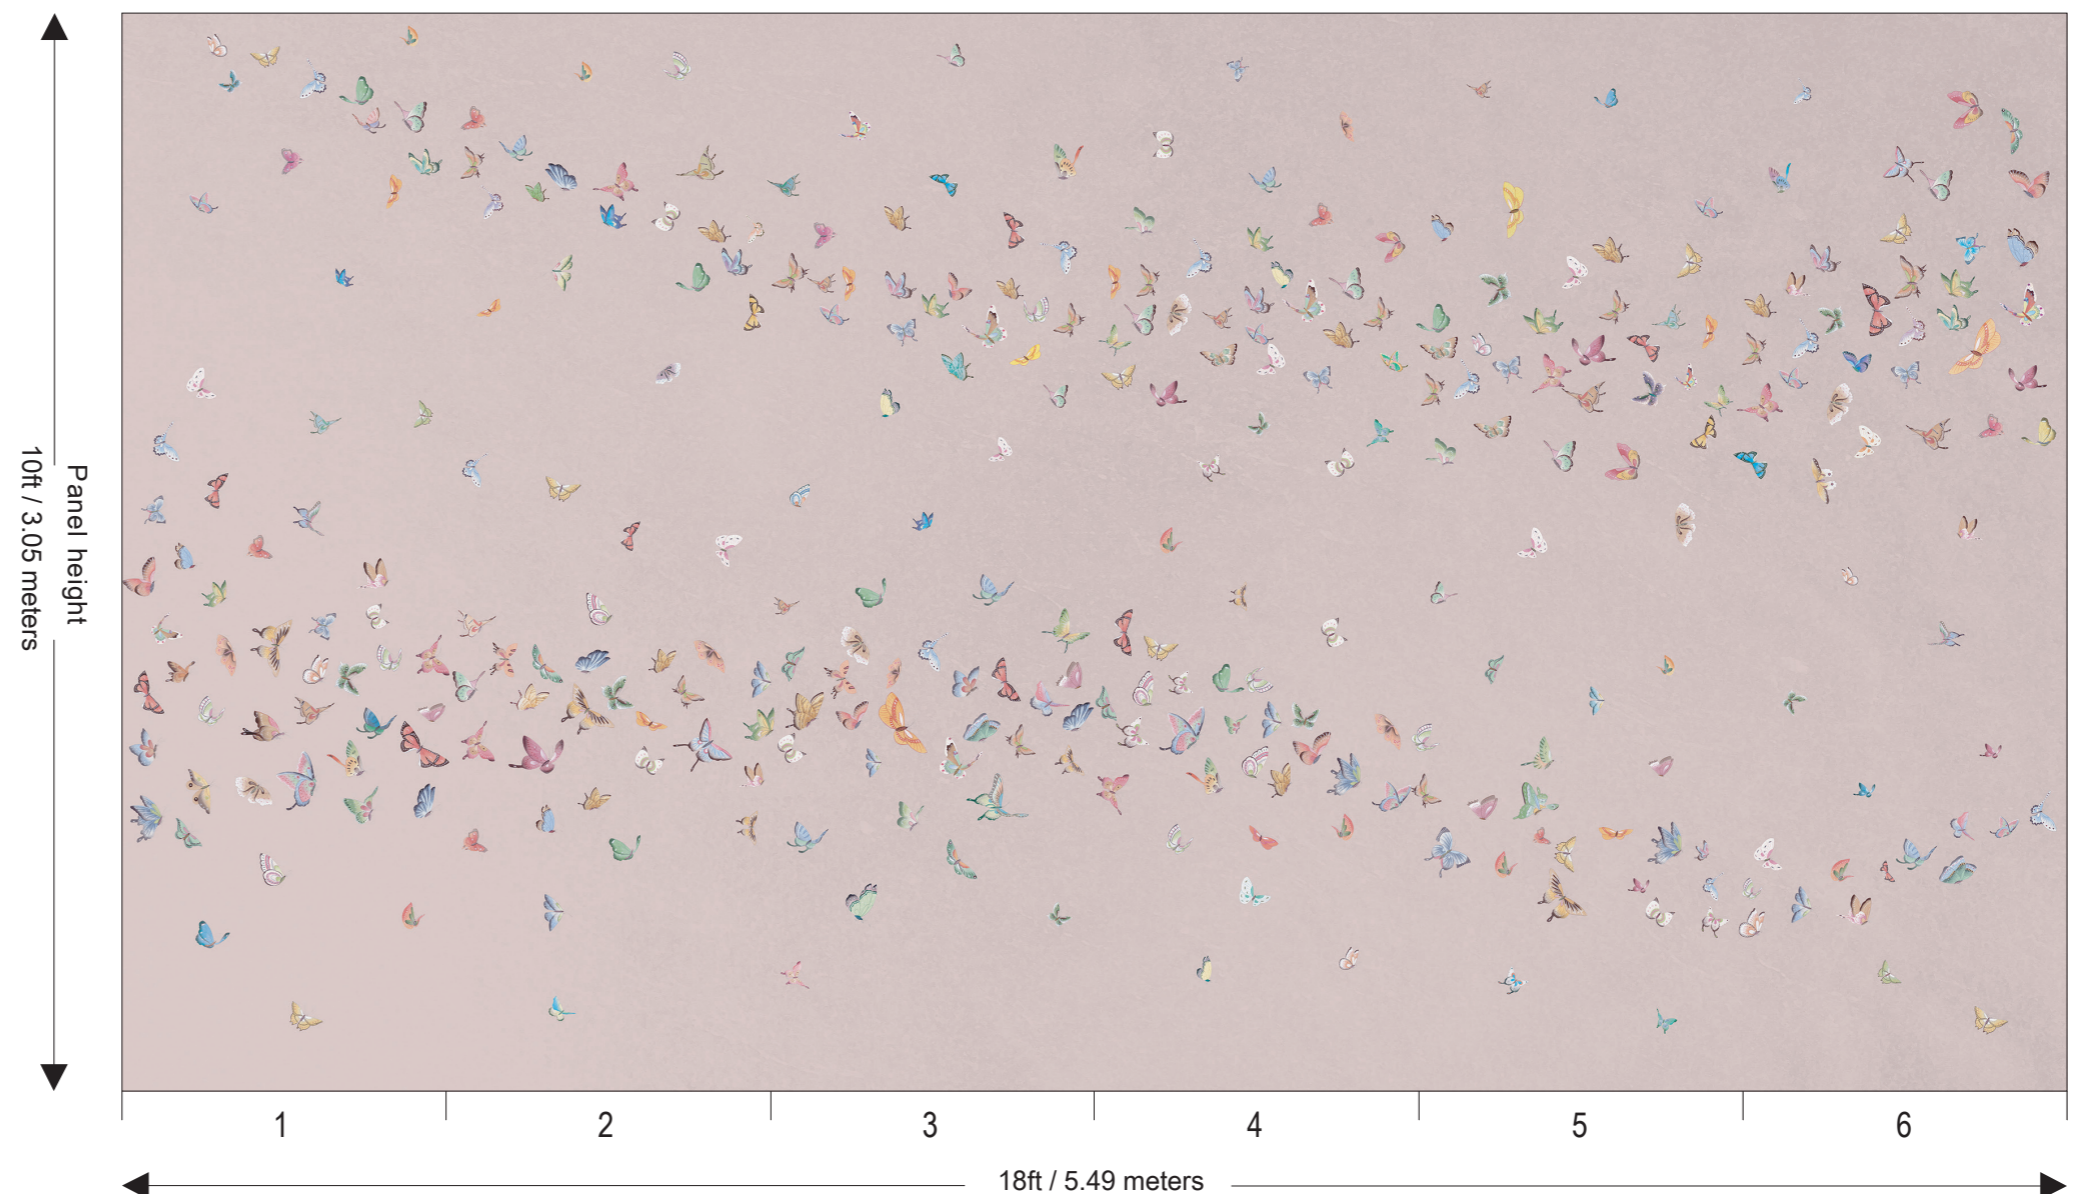

Zen Collection

Design Name	: Butterfly
Product Code	: 260314
Material	: Gilded Metallic Silver Matt
Colour	: Cameo MSM-09
Width	: 36"
Vertical Repeat	: N/A
Horizontal Repeat	: The 1st panel of the design can be joined to the last panel.
Origin	: United Kingdom
Minimum Order	: 1 Panel
Delivery	: Please allow 2-3 weeks for delivery
Custom Work	: Custom fit, re-scale, design, material & colour can be made for an additional charge.
Plain Wallpaper	: Plain wallpaper available to match background colour

Price for standard wallpaper per panel

3ft wide x 8 ft high	: £400.00
3ft wide x 10 ft high	: £500.00

Price for plain wallpaper per panel

3ft wide x 8 ft high	: £260.00
3ft wide x 10 ft high	: £325.00

Addition Charges:
(charge is added for each additional option)

Custom Fit and Custom Re-scale	: £5.00 per ft (3ft wide x 1 ft high)
Custom Design Pattern	: £5.00 per ft (3ft wide x 1 ft high)
Custom Material & Custom Colour	: £5.00 per ft (3ft wide x 1 ft high)