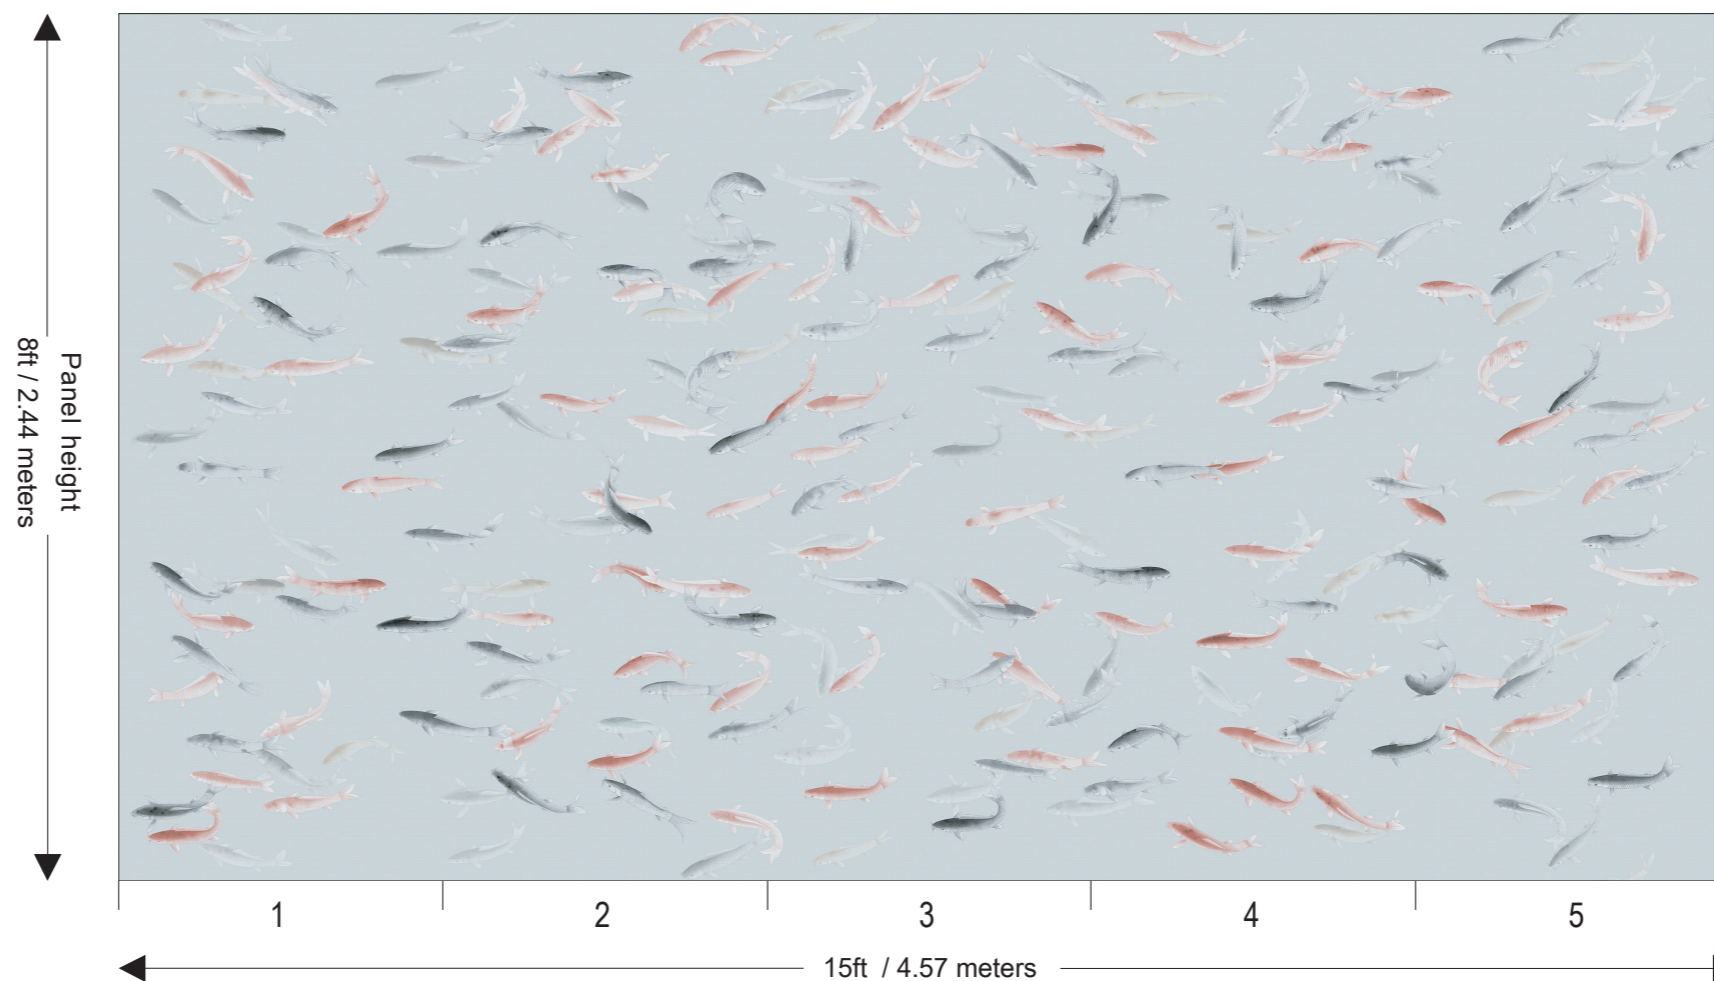

Zen Collection

- Design Name : Fish
- Product Code : 260415
- Material : Grasscloth
- Colour : Elderflower GC-25
- Width : 36"
- Vertical Repeat : N/A
- Horizontal Repeat : The 1st panel of the design can be joined to the last panel.
- Origin : United Kingdom
- Minimum Order : 1 Panel
- Delivery : Please allow 2-3 weeks for delivery
- Custom Work : Custom fit, re-scale, design, material & colour can be made for an additional charge.
- Plain Wallpaper : Plain wallpaper available to match background colour

Price for standard wallpaper per panel

- 3ft wide x 8 ft high : £370.00
- 3ft wide x 10 ft high : £462.50

Price for plain wallpaper per panel

- 3ft wide x 8 ft high : £240.00
- 3ft wide x 10 ft high : £300.00

Addition Charges:
(charge is added for each additional option)

- Custom Fit and Custom Re-scale : £5.00 per ft (3ft wide x 1 ft high)
- Custom Design Pattern : £5.00 per ft (3ft wide x 1 ft high)
- Custom Material & Custom Colour : £5.00 per ft (3ft wide x 1 ft high)