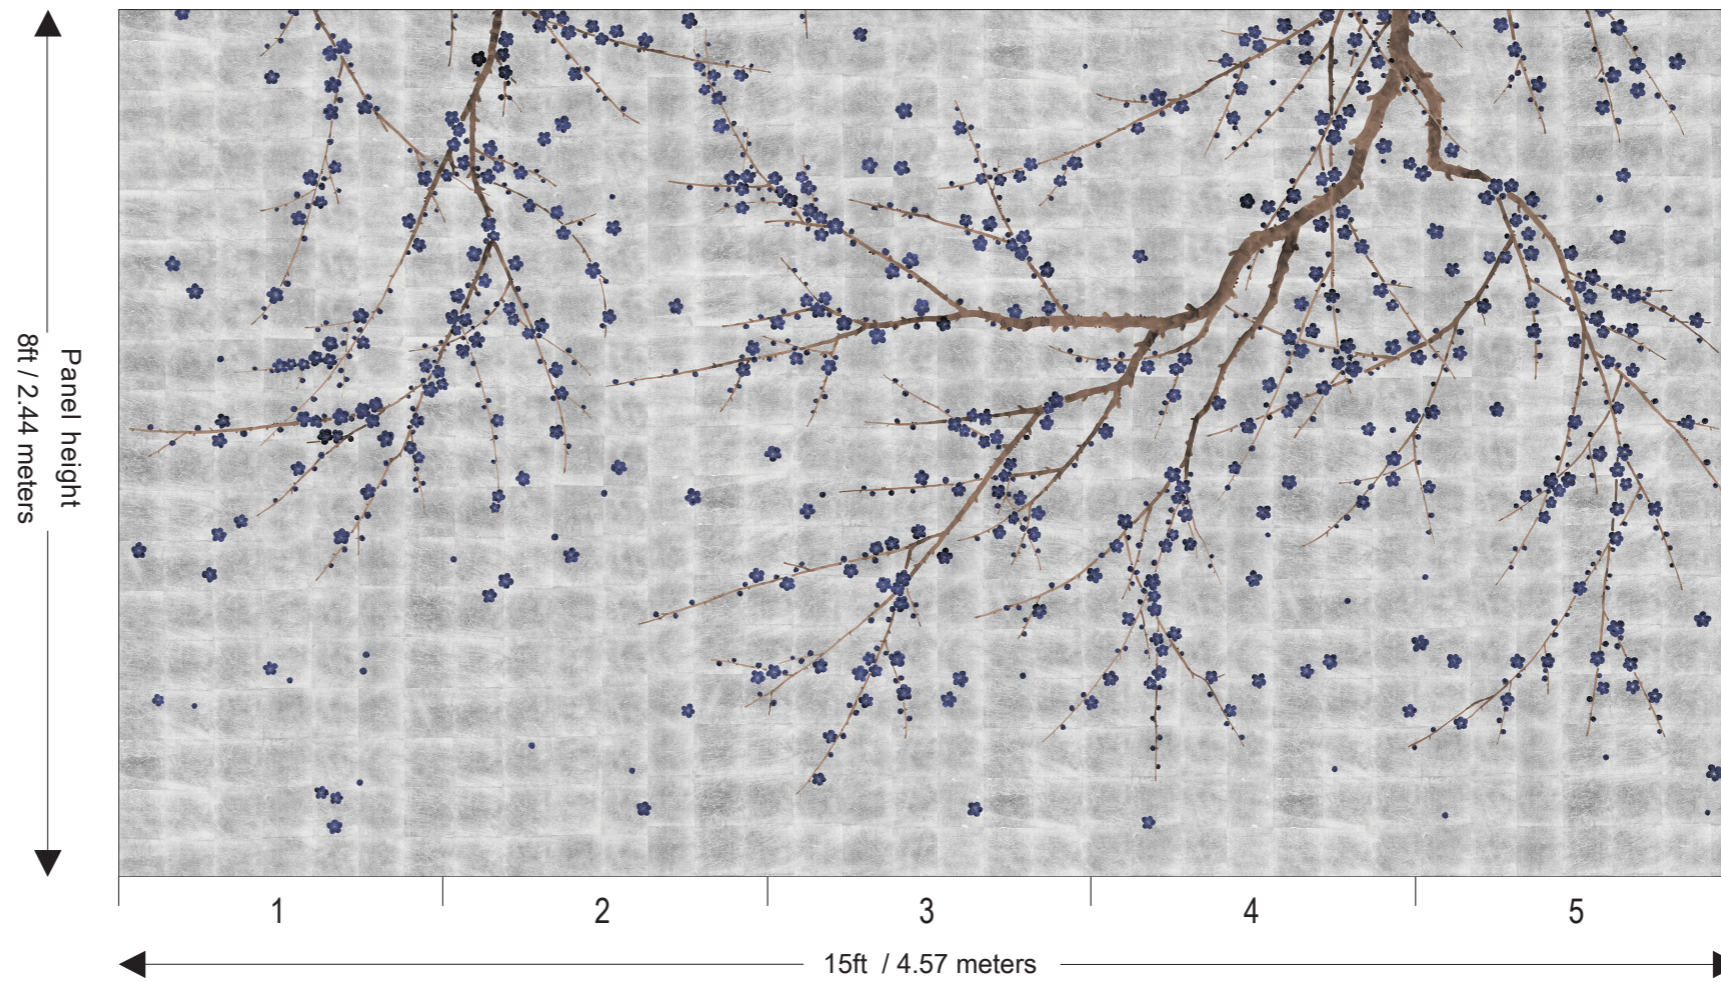

Zen Collection

- Design Name : Plum
- Product Code : 260812
- Material : Gilded Metallic Silver
- Colour : Silver MS-01
- Width : 36"
- Vertical Repeat : N/A
- Horizontal Repeat : The 1st panel of the design can be joined to the last panel.
- Origin : United Kingdom
- Minimum Order : 1 Panel
- Delivery : Please allow 2-3 weeks for delivery
- Custom Work : Custom fit, re-scale, design, material & colour can be made for an additional charge.
- Plain Wallpaper : Plain wallpaper available to match background colour

Price for standard wallpaper per panel

- 3ft wide x 8 ft high : £400.00
- 3ft wide x 10 ft high : £500.00

Price for plain wallpaper per panel

- 3ft wide x 8 ft high : £260.00
- 3ft wide x 10 ft high : £325.00

Addition Charges: (charge is added for each additional option)

- Custom Fit and Custom Re-scale : £5.00 per ft (3ft wide x 1 ft high)
- Custom Design Pattern : £5.00 per ft (3ft wide x 1 ft high)
- Custom Material & Custom Colour : £5.00 per ft (3ft wide x 1 ft high)