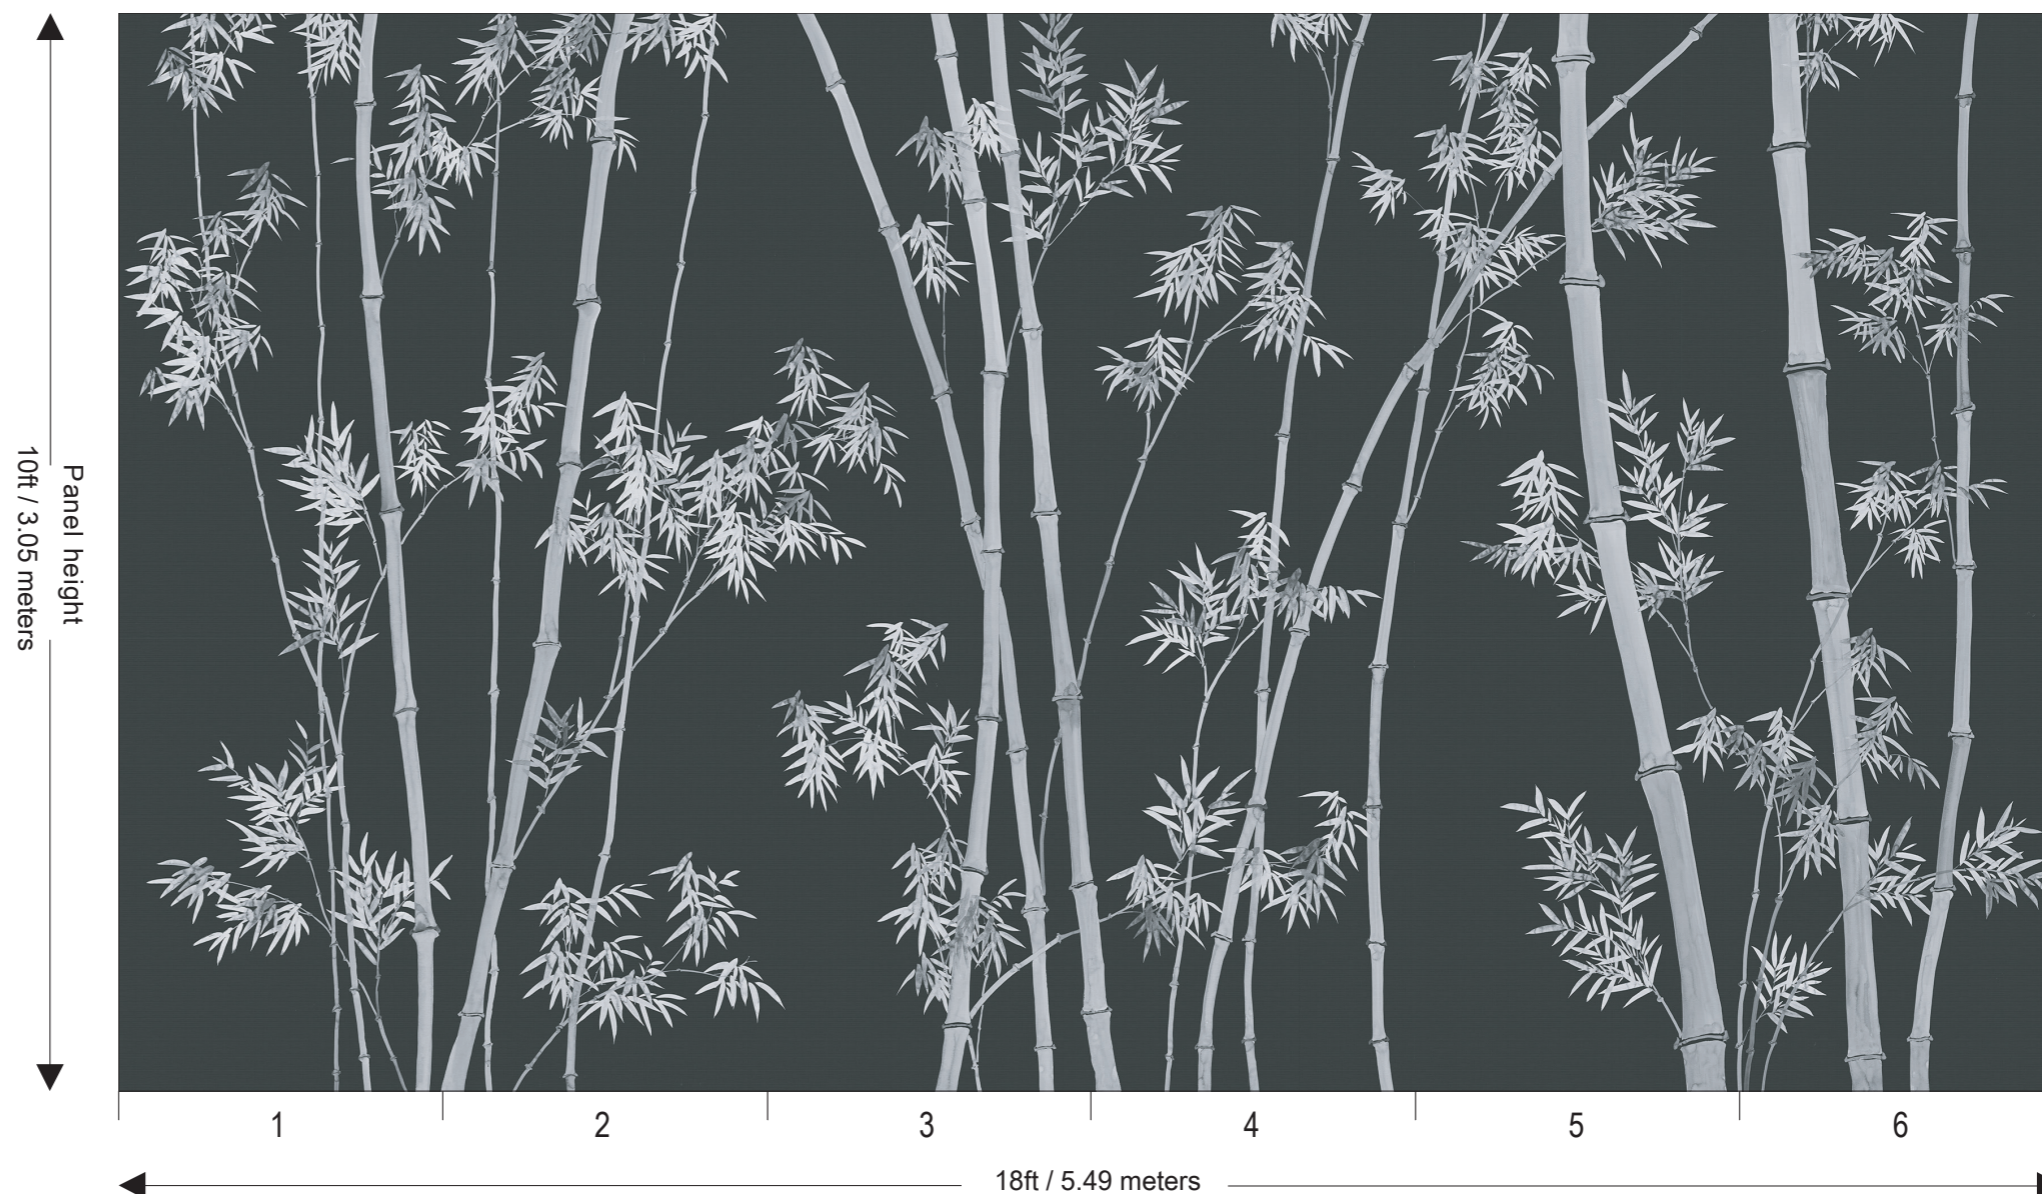

Zen Collection

- Design Name : Bamboo
- Product Code : 260115
- Material : Grasscloth
- Colour : Raven GC-21
- Width : 36"
- Vertical Repeat : N/A
- Horizontal Repeat : The 1st panel of the design can be joined to the last panel.
- Origin : United Kingdom
- Minimum Order : 1 Panel
- Delivery : Please allow 2-3 weeks for delivery
- Custom Work : Custom fit, re-scale, design, material & colour can be made for an additional charge.
- Plain Wallpaper : Plain wallpaper available to match background colour

Price for standard wallpaper per panel

- 3ft wide x 8 ft high : £370.00
- 3ft wide x 10 ft high : £462.50

Price for plain wallpaper per panel

- 3ft wide x 8 ft high : £240.00
- 3ft wide x 10 ft high : £300.00

Addition Charges: (charge is added for each additional option)

- Custom Fit and Custom Re-scale : £5.00 per ft (3ft wide x 1 ft high)
- Custom Design Pattern : £5.00 per ft (3ft wide x 1 ft high)
- Custom Material & Custom Colour : £5.00 per ft (3ft wide x 1 ft high)