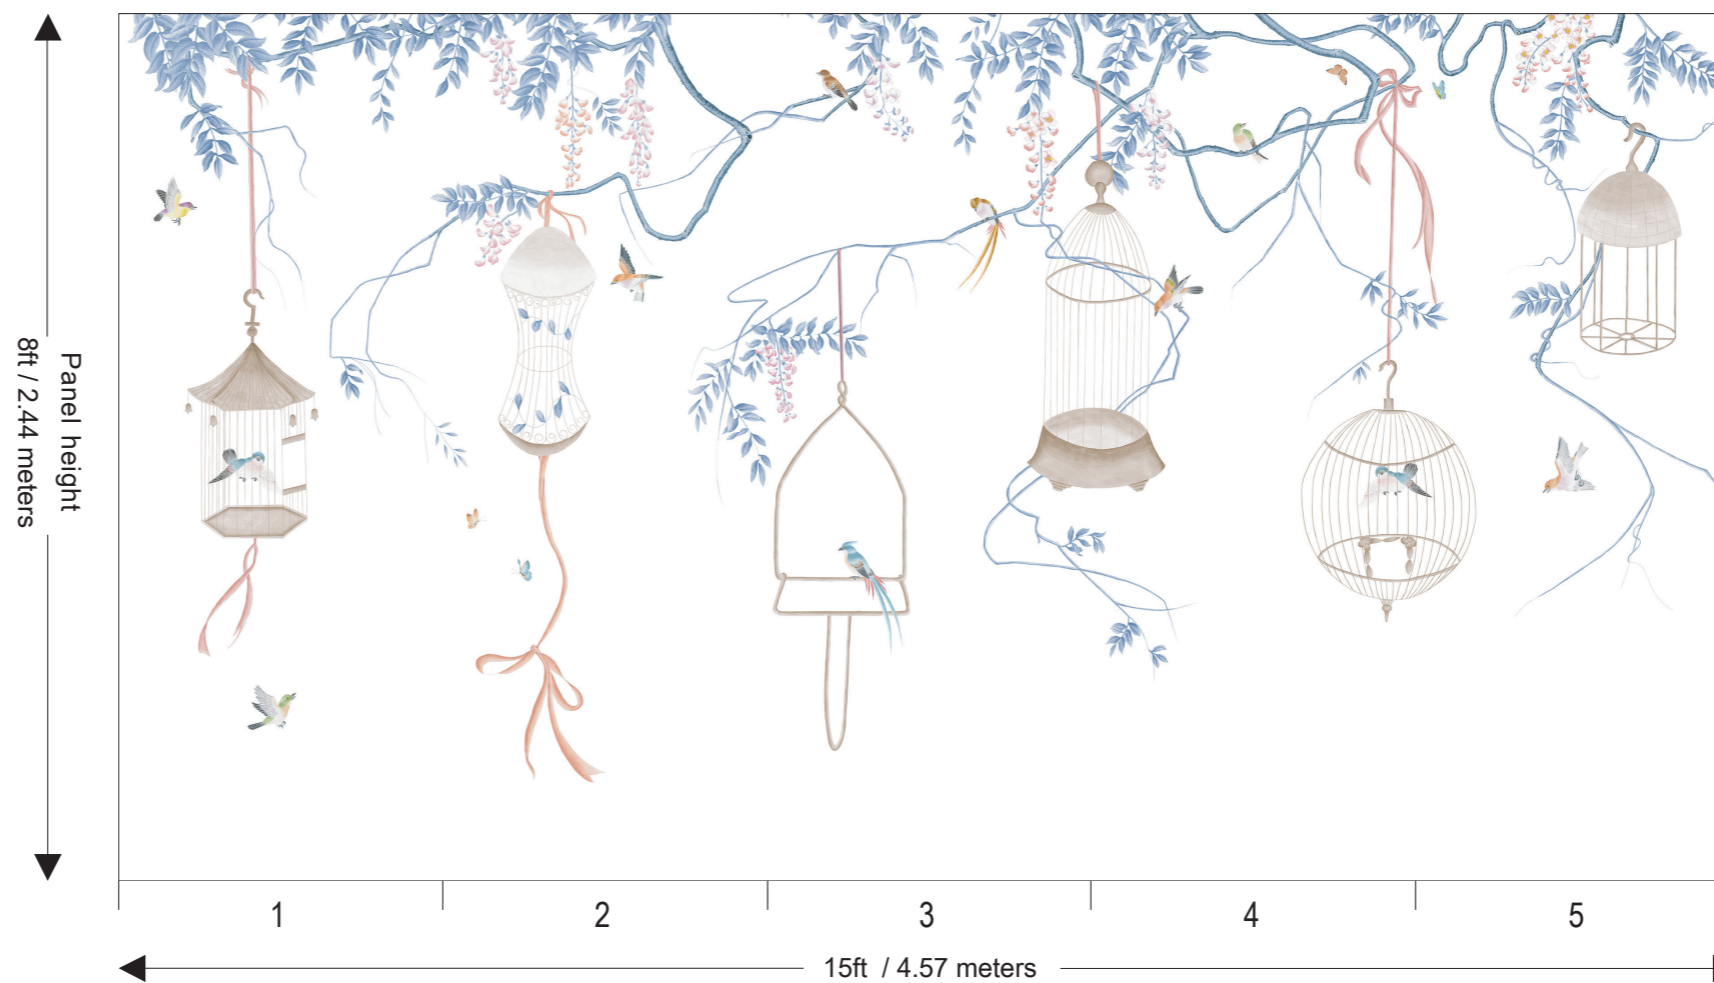

Zen Collection

1. Design Name : Birdcage
2. Product Code : 260212
3. Material : Paper
4. Colour : Oxford white P-01
5. Width : 36"
6. Vertical Repeat : N/A
7. Horizontal Repeat : The 1st panel of the design can be joined to the last panel.
8. Origin : United Kingdom
9. Minimum Order : 1 Panel
10. Delivery : Please allow 2-3 weeks for delivery
11. Custom Work : Custom fit, re-scale, design, material & colour can be made for an additional charge.
12. Plain Wallpaper : Plain wallpaper available to match background colour

Price for standard wallpaper per panel

1. 3ft wide x 8 ft high : £260.00
   3ft wide x 10 ft high : £325.00

Price for plain wallpaper per panel

1. 3ft wide x 8 ft high : £160.00
   3ft wide x 10 ft high : £200.00

Addition Charges:
(charge is added for each additional option)

1. Custom Fit and Custom Re-scale : £5.00 per ft (3ft wide x 1 ft high)
   Custom Design Pattern : £5.00 per ft (3ft wide x 1 ft high)
   Custom Material & Custom Colour : £5.00 per ft (3ft wide x 1 ft high)