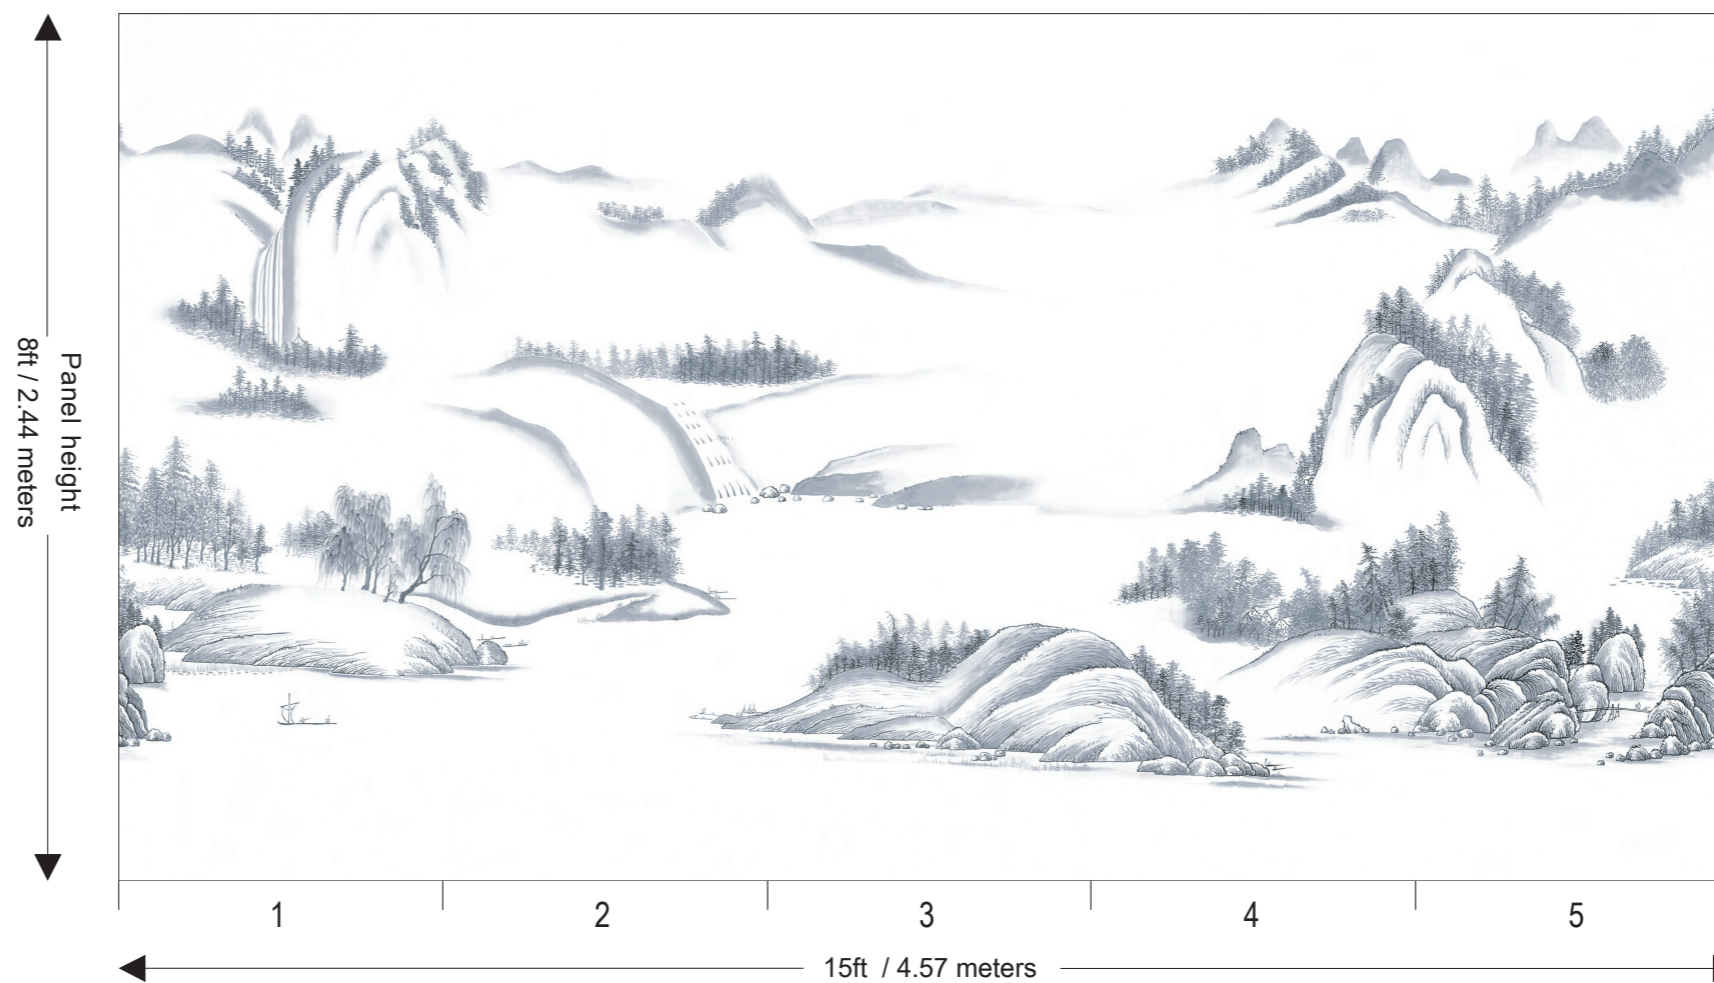

Zen Collection

- Design Name : Landscape
- Product Code : 260912
- Material : Mica Silk
- Colour : Dusk SM-02
- Width : 36"
- Vertical Repeat : N/A
- Horizontal Repeat : The 1st panel of the design can be joined to the last panel.
- Origin : United Kingdom
- Minimum Order : 1 Panel
- Delivery : Please allow 2-3 weeks for delivery
- Custom Work : Custom fit, re-scale, design, material & colour can be made for an additional charge.
- Plain Wallpaper : Plain wallpaper available to match background colour