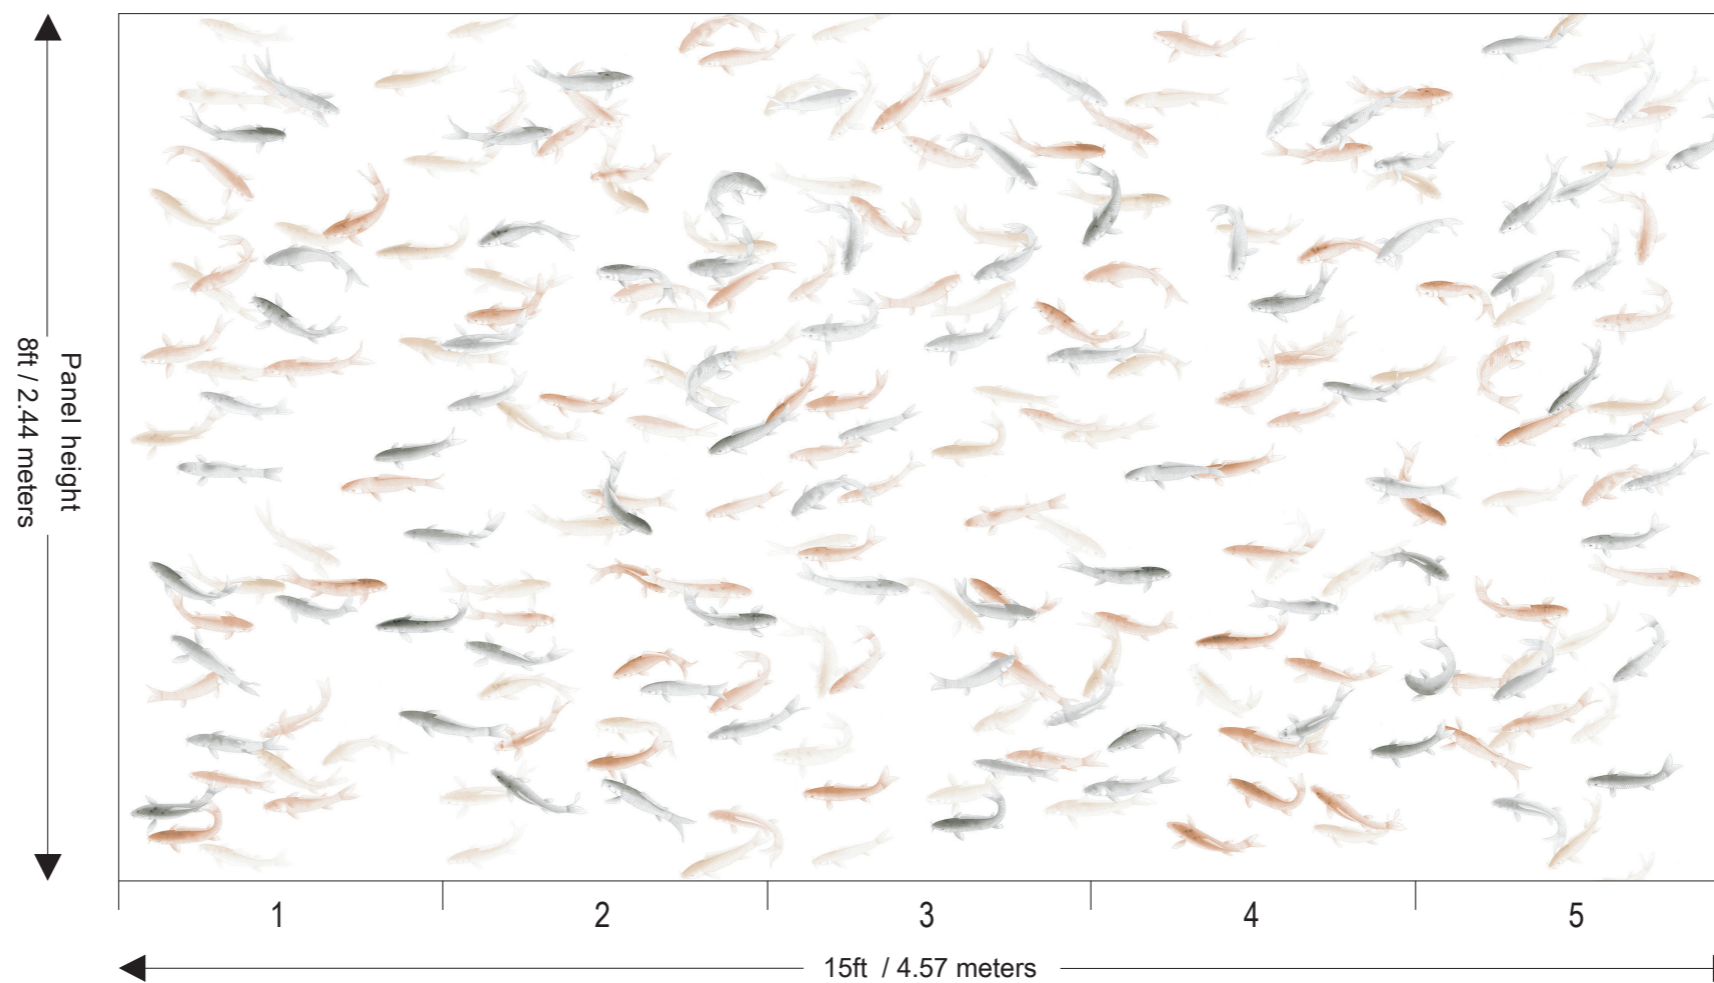

Zen Collection

- Design Name : Fish
- Product Code : 260411
- Material : Faux Silk
- Colour : Snow S-01
- Width : 36"
- Vertical Repeat : N/A
- Horizontal Repeat : The 1st panel of the design can be joined to the last panel.
- Origin : United Kingdom
- Minimum Order : 1 Panel
- Delivery : Please allow 2-3 weeks for delivery
- Custom Work : Custom fit, re-scale, design, material & colour can be made for an additional charge.
- Plain Wallpaper : Plain wallpaper available to match background colour

Price for standard wallpaper per panel

- 3ft wide x 8 ft high : £340.00
- 3ft wide x 10 ft high : £425.00

Price for plain wallpaper per panel

- 3ft wide x 8 ft high : £220.00
- 3ft wide x 10 ft high : £275.00

Addition Charges: (charge is added for each additional option)

- Custom Fit and Custom Re-scale : £5.00 per ft (3ft wide x 1 ft high)
- Custom Design Pattern : £5.00 per ft (3ft wide x 1 ft high)
- Custom Material & Custom Colour : £5.00 per ft (3ft wide x 1 ft high)