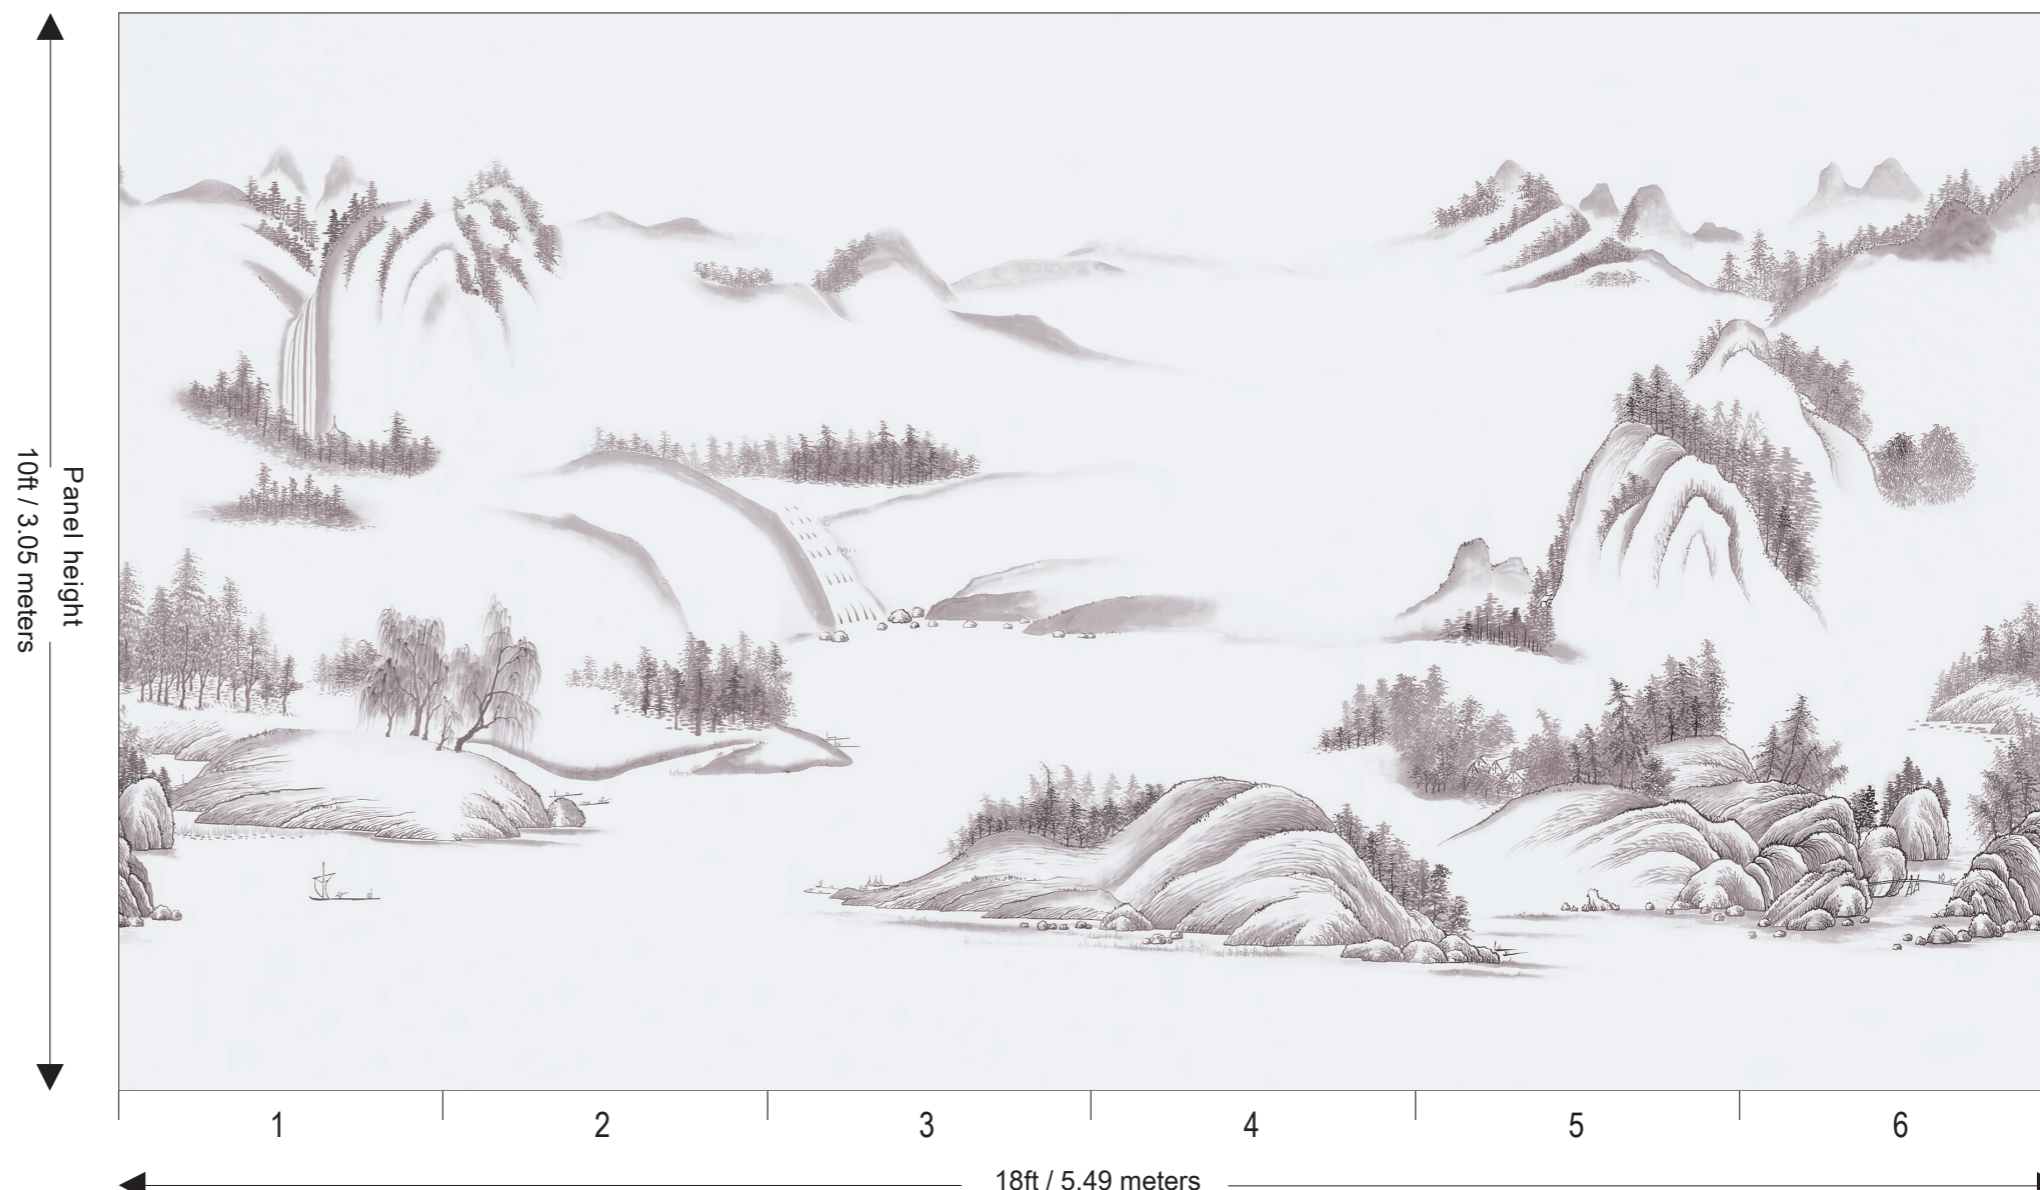

Zen Collection

1. Design Name : Landscape
2. Product Code : 260912
3. Material : Mica Silk
4. Colour : Dusk SM-02
5. Width : 36"
6. Vertical Repeat : N/A
7. Horizontal Repeat : The 1st panel of the design can be joined to the last panel.
8. Origin : United Kingdom
9. Minimum Order : 1 Panel
10. Delivery : Please allow 2-3 weeks for delivery
11. Custom Work : Custom fit, re-scale, design, material & colour can be made for an additional charge.
12. Plain Wallpaper : Plain wallpaper available to match background colour

Price for standard wallpaper per panel

1. 3ft wide x 8 ft high : £340.00
2. 3ft wide x 10 ft high : £425.00

Price for plain wallpaper per panel

1. 3ft wide x 8 ft high : £220.00
2. 3ft wide x 10 ft high : £275.00

Addition Charges: (charge is added for each additional option)

1. Custom Fit and Custom Re-scale : £5.00 per ft (3ft wide x 1 ft high)
2. Custom Design Pattern : £5.00 per ft (3ft wide x 1 ft high)
3. Custom Material & Custom Colour : £5.00 per ft (3ft wide x 1 ft high)