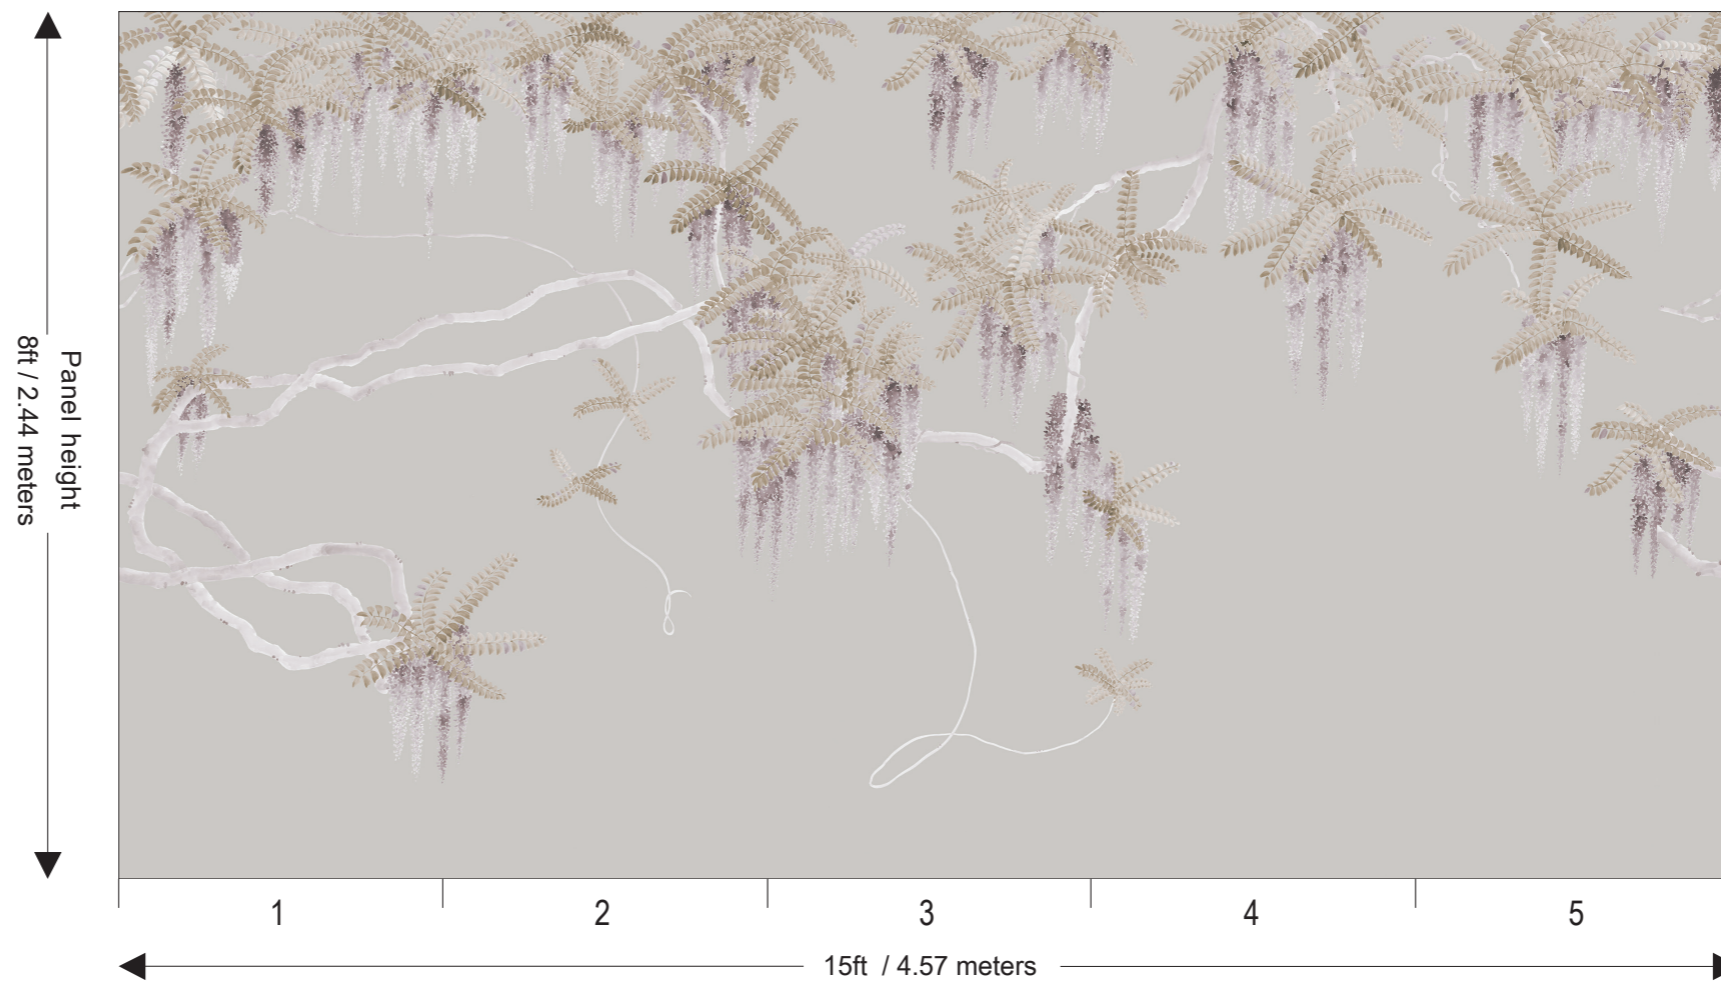

Zen Collection

1. Design Name : Canebrake
   Product Code : 260712
   Material : Faux Silk
   Colour : Elm S-10
   Width : 36"
   Vertical Repeat : N/A
   Horizontal Repeat : The 1st panel of the design can be joined to the last panel.
   Origin : United Kingdom
   Minimum Order : 1 Panel
   Delivery : Please allow 2-3 weeks for delivery
   Custom Work : Custom fit, re-scale, design, material & colour can be made for an additional charge.
   Plain Wallpaper : Plain wallpaper available to match background colour

Price for standard wallpaper per panel

1. 3ft wide x 8 ft high : £340.00
   3ft wide x 10 ft high : £425.00

Price for plain wallpaper per panel

1. 3ft wide x 8 ft high : £220.00
   3ft wide x 10 ft high : £275.00

Addition Charges: (charge is added for each additional option)

1. Custom Fit and Custom Re-scale : £5.00 per ft (3ft wide x 1 ft high)
   Custom Design Pattern : £5.00 per ft (3ft wide x 1 ft high)
   Custom Material & Custom Colour : £5.00 per ft (3ft wide x 1 ft high)