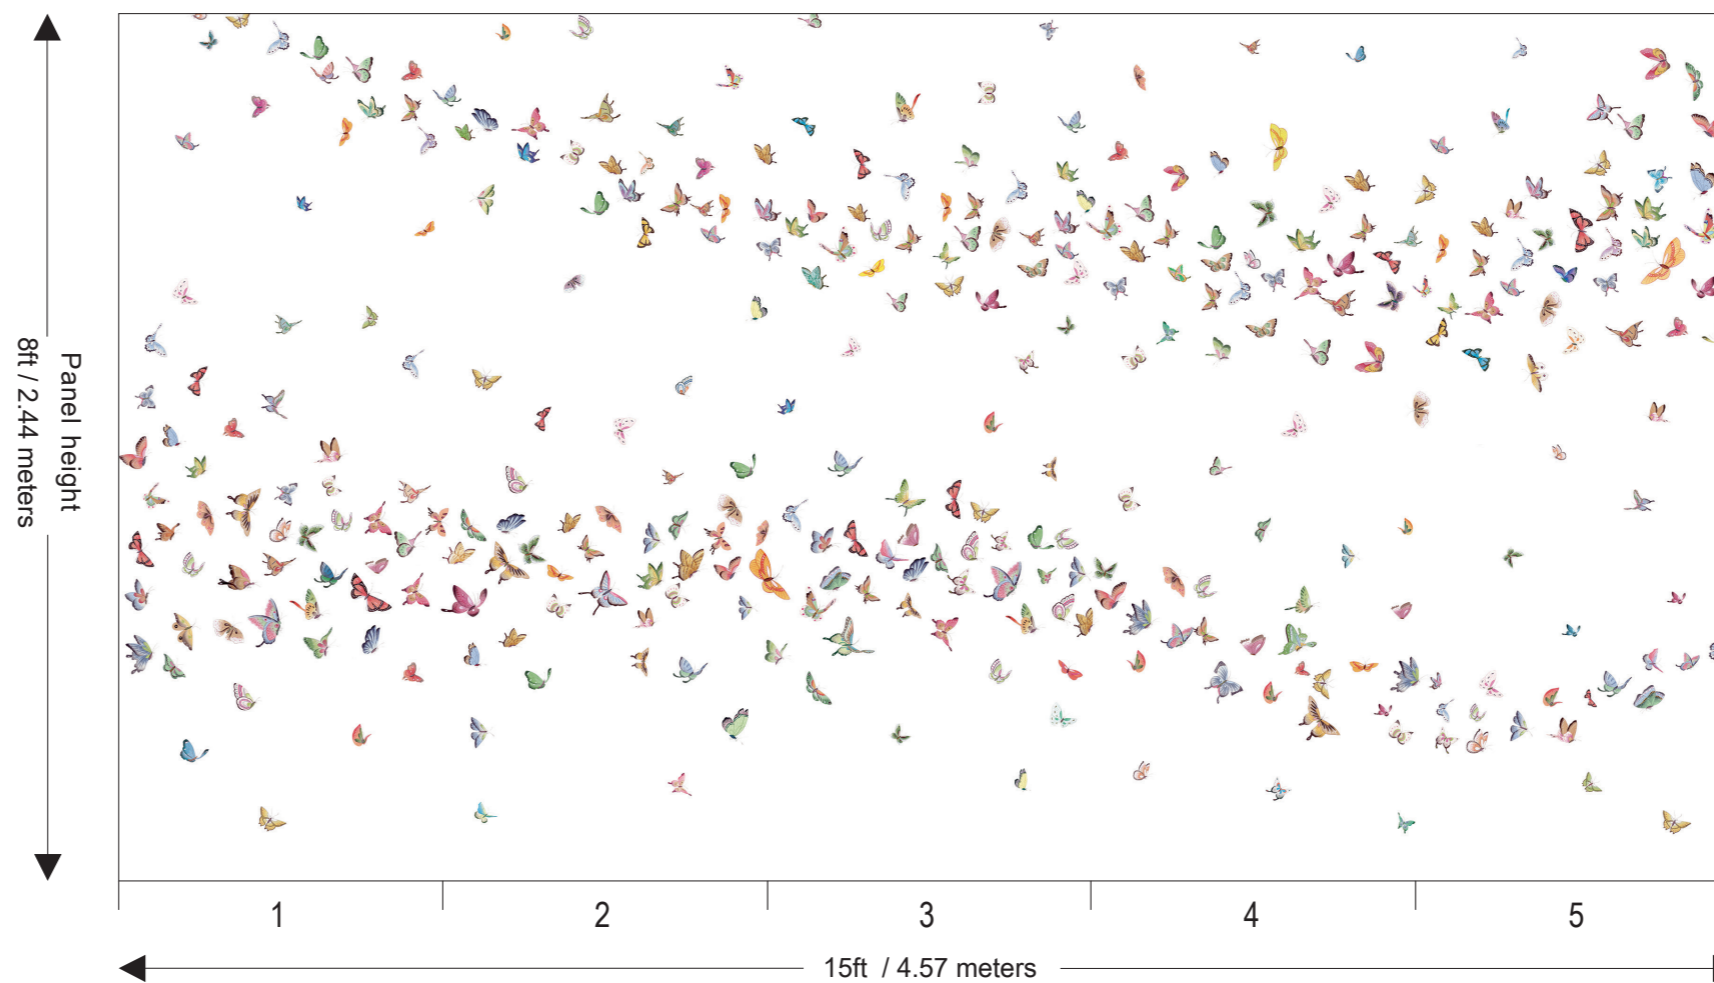

Zen Collection

- Design Name : Butterfly
- Product Code : 260311
- Material : Paper
- Colour : Oxford white P-01
- Width : 36"
- Vertical Repeat : N/A
- Horizontal Repeat : The 1st panel of the design can be joined to the last panel.
- Origin : United Kingdom
- Minimum Order : 1 Panel
- Delivery : Please allow 2-3 weeks for delivery
- Custom Work : Custom fit, re-scale, design, material & colour can be made for an additional charge.
- Plain Wallpaper : Plain wallpaper available to match background colour

Price for standard wallpaper per panel

- 3ft wide x 8 ft high : £260.00
- 3ft wide x 10 ft high : £325.00

Price for plain wallpaper per panel

- 3ft wide x 8 ft high : £160.00
- 3ft wide x 10 ft high : £200.00

Addition Charges:
(charge is added for each additional option)

- Custom Fit and Custom Re-scale : £5.00 per ft (3ft wide x 1 ft high)
- Custom Design Pattern : £5.00 per ft (3ft wide x 1 ft high)
- Custom Material & Custom Colour : £5.00 per ft (3ft wide x 1 ft high)