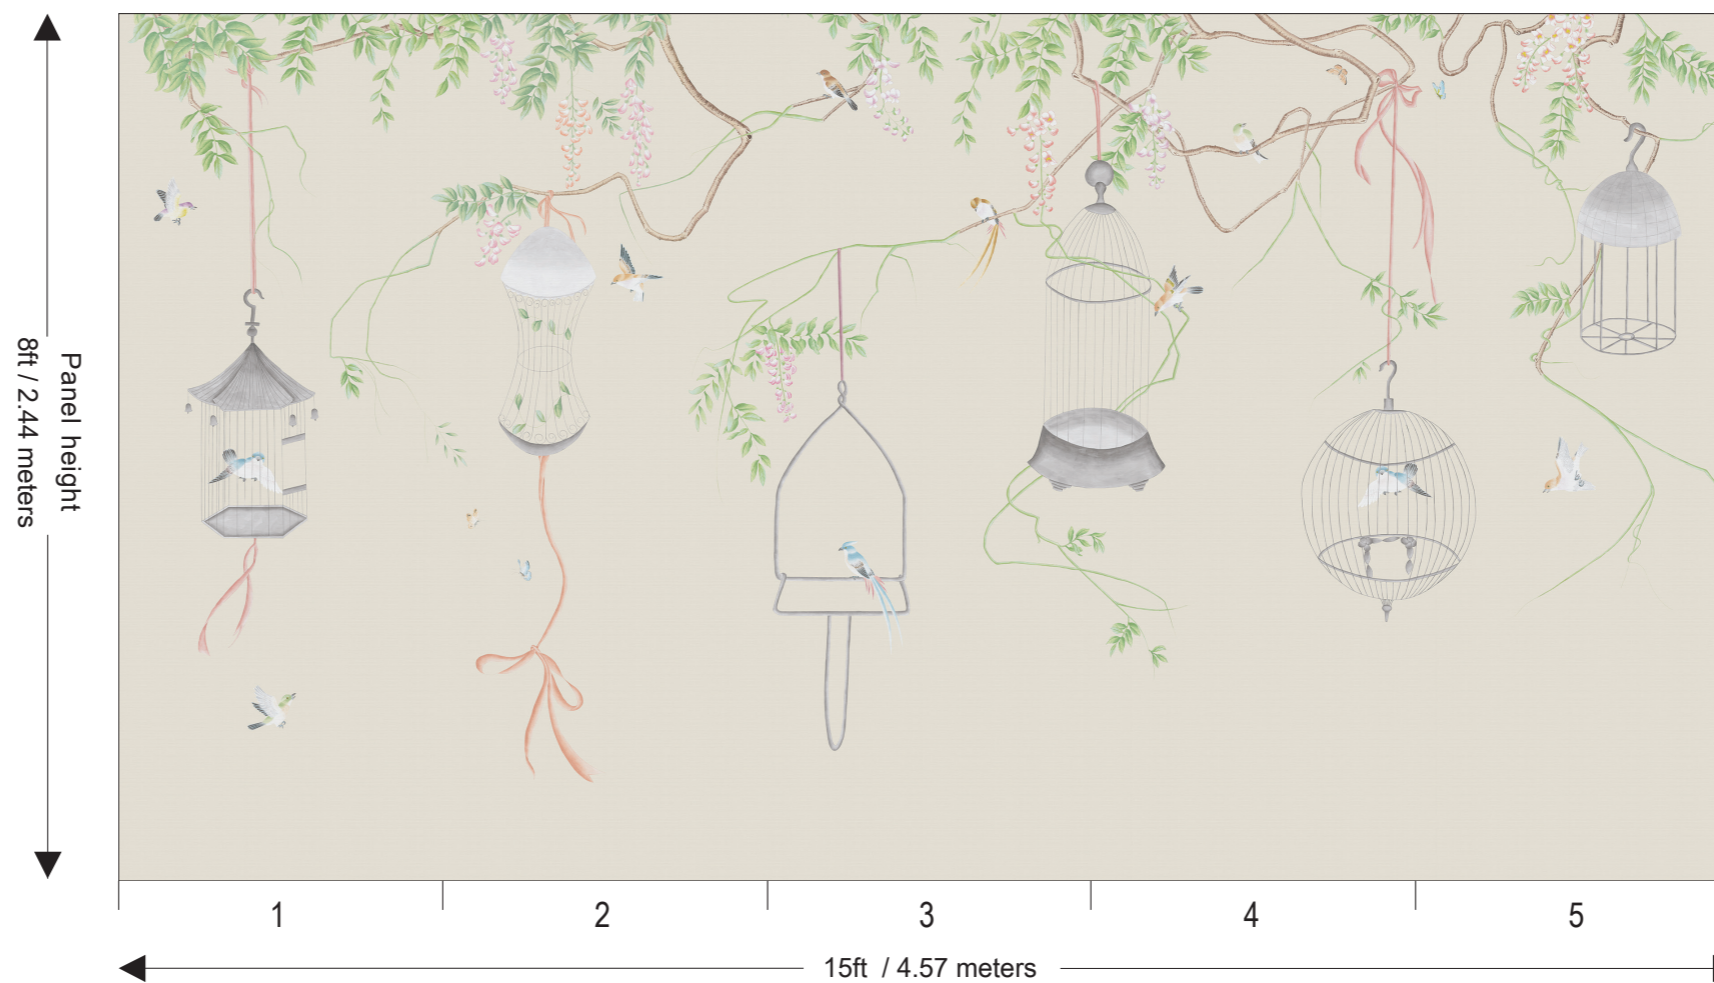

Zen Collection

1. Design Name : Birdcage
2. Product Code : 260214
3. Material : Grasscloth
4. Colour : Wicker GC-06
5. Width : 36"
6. Vertical Repeat : N/A
7. Horizontal Repeat : The 1st panel of the design can be joined to the last panel.
8. Origin : United Kingdom
9. Minimum Order : 1 Panel
10. Delivery : Please allow 2-3 weeks for delivery
11. Custom Work : Custom fit, re-scale, design, material & colour can be made for an additional charge.
12. Plain Wallpaper : Plain wallpaper available to match background colour

Price for standard wallpaper per panel

1. 3ft wide x 8 ft high : £370.00
   3ft wide x 10 ft high : £462.50

Price for plain wallpaper per panel

1. 3ft wide x 8 ft high : £240.00
   3ft wide x 10 ft high : £300.00

Addition Charges:
(charge is added for each additional option)

1. Custom Fit and Custom Re-scale : £5.00 per ft (3ft wide x 1 ft high)
   Custom Design Pattern : £5.00 per ft (3ft wide x 1 ft high)
   Custom Material & Custom Colour : £5.00 per ft (3ft wide x 1 ft high)