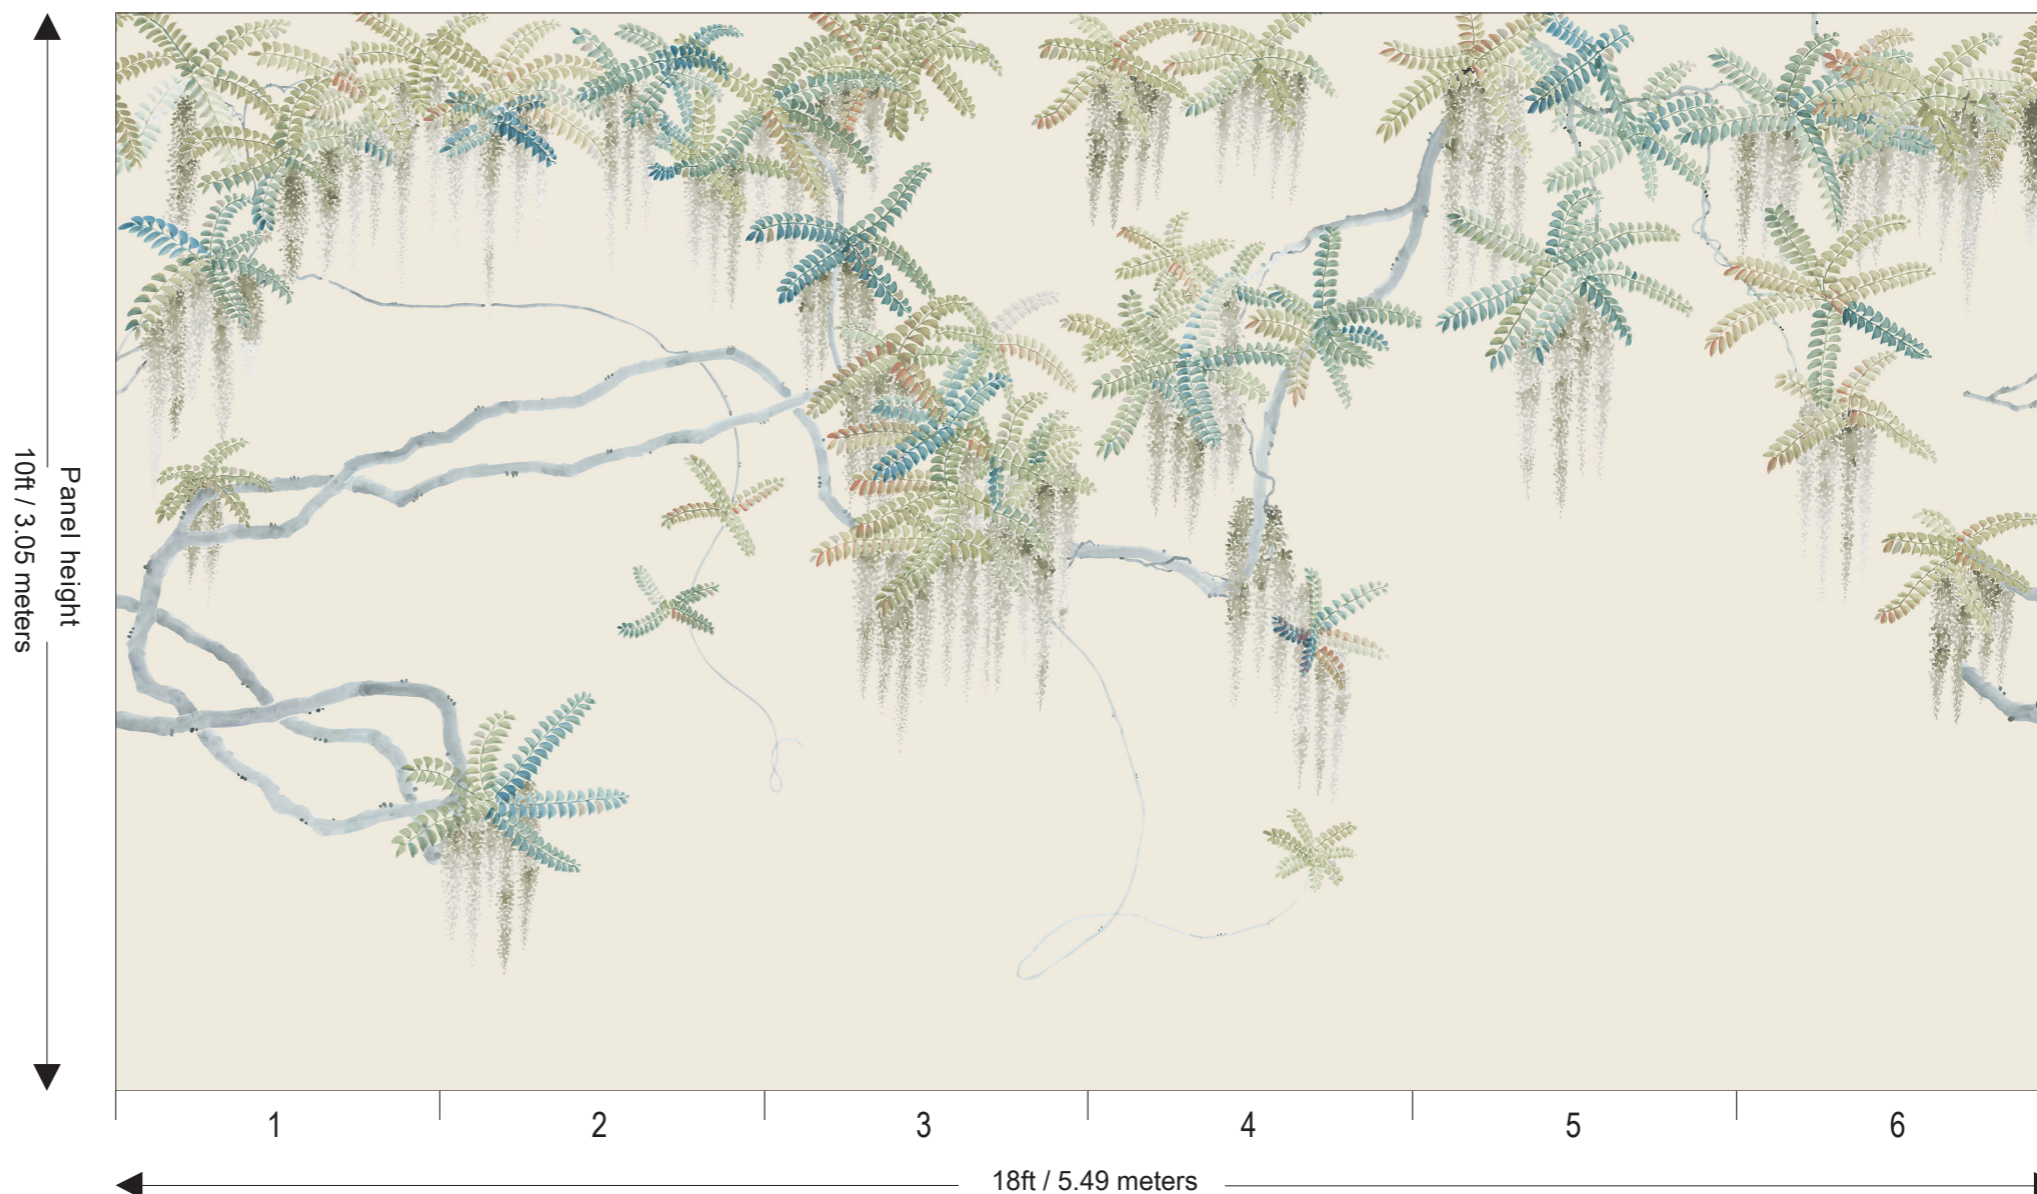

Zen Collection

- Design Name : Canebrake
- Product Code : 260711
- Material : Mica Silk
- Colour : Crème SM-08
- Width : 36"
- Vertical Repeat : N/A
- Horizontal Repeat : The 1st panel of the design can be joined to the last panel.
- Origin : United Kingdom
- Minimum Order : 1 Panel
- Delivery : Please allow 2-3 weeks for delivery
- Custom Work : Custom fit, re-scale, design, material & colour can be made for an additional charge.
- Plain Wallpaper : Plain wallpaper available to match background colour

Price for standard wallpaper per panel

- 3ft wide x 8 ft high : £340.00
- 3ft wide x 10 ft high : £425.00

Price for plain wallpaper per panel

- 3ft wide x 8 ft high : £220.00
- 3ft wide x 10 ft high : £275.00

Addition Charges:
(charge is added for each additional option)

- Custom Fit and Custom Re-scale : £5.00 per ft (3ft wide x 1 ft high)
- Custom Design Pattern : £5.00 per ft (3ft wide x 1 ft high)
- Custom Material & Custom Colour : £5.00 per ft (3ft wide x 1 ft high)