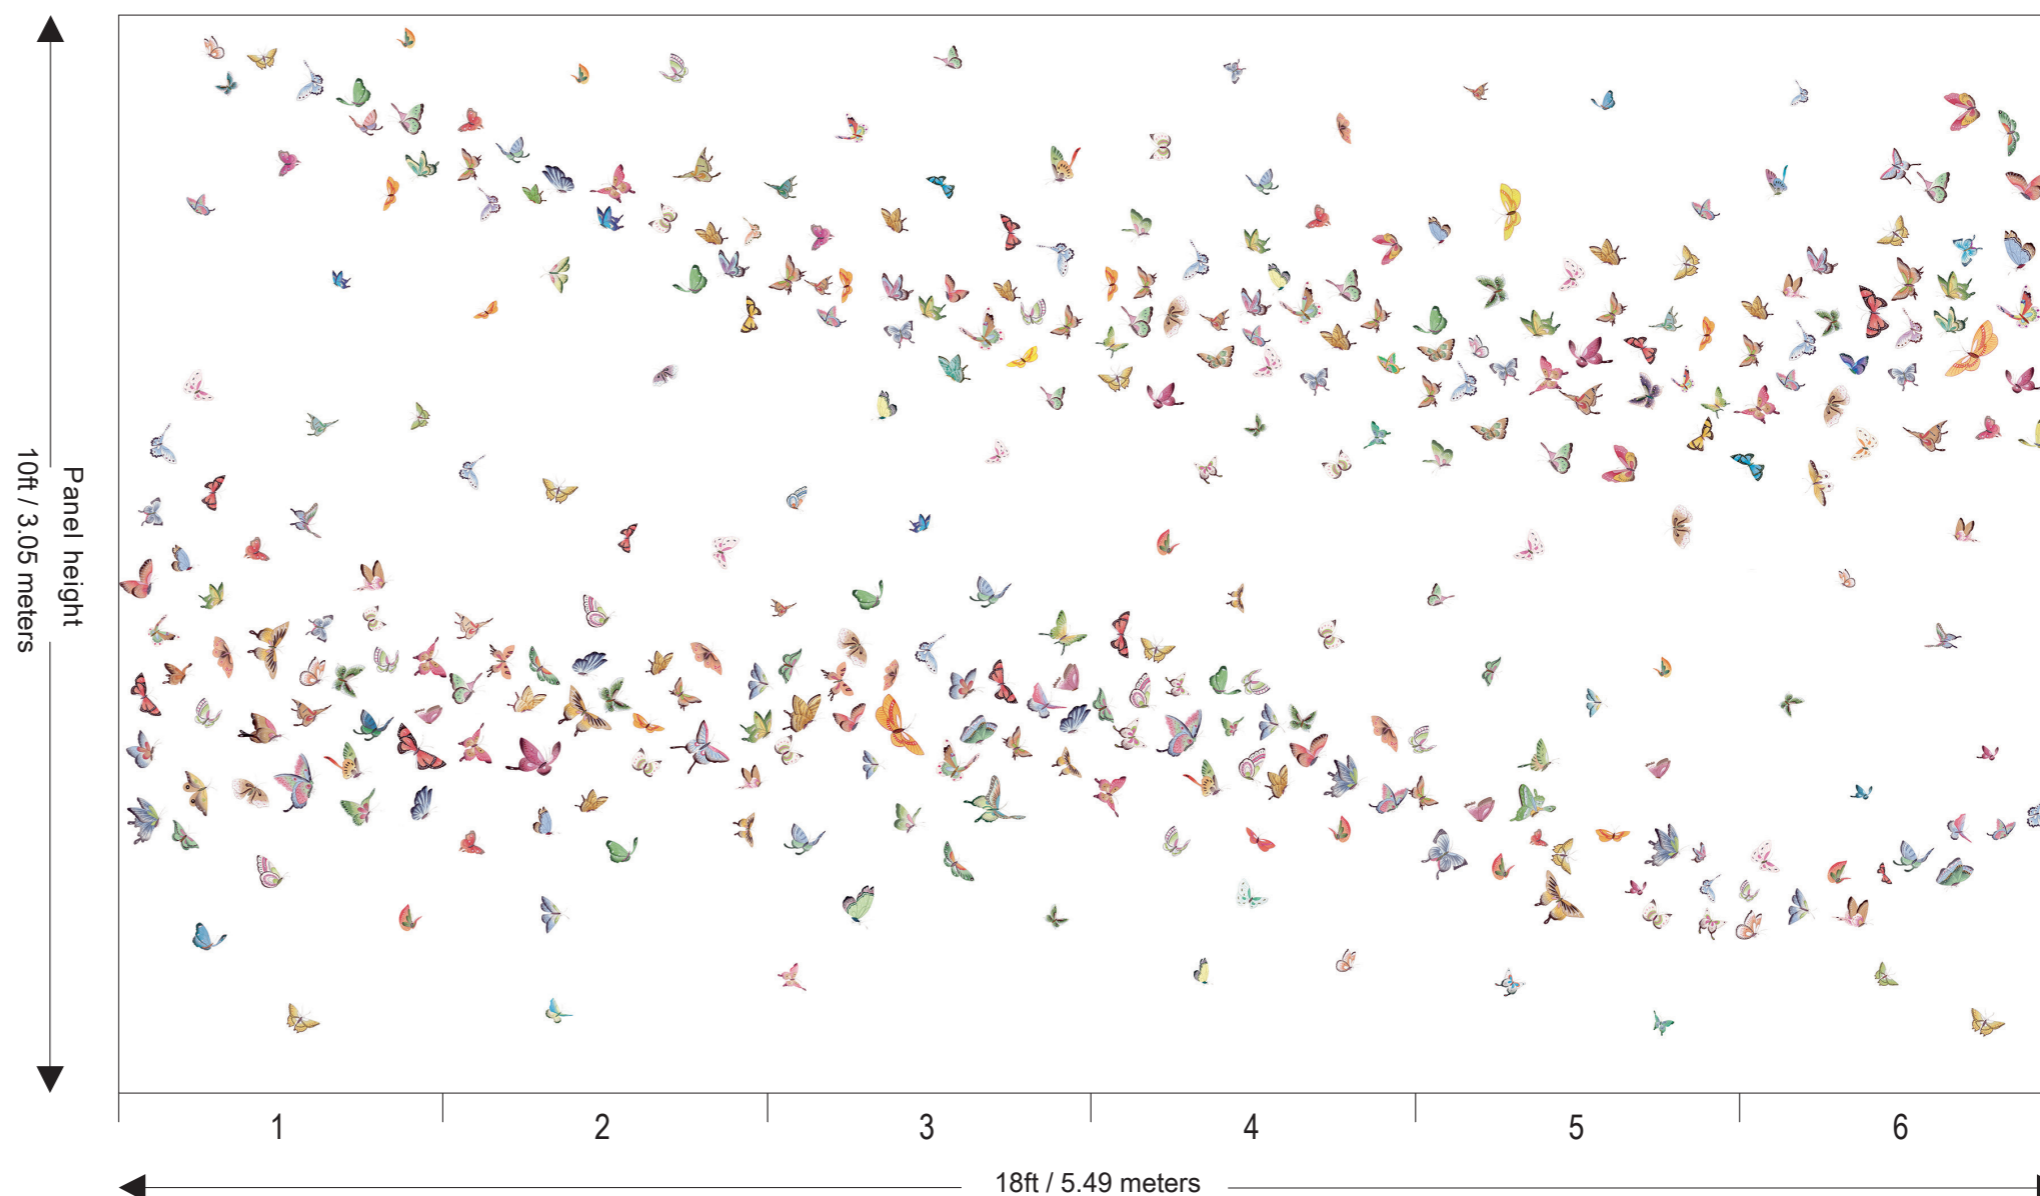

Zen Collection

- Design Name : Butterfly
- Product Code : 260311
- Material : Paper
- Colour : Oxford white P-01
- Width : 36"
- Vertical Repeat : N/A
- Horizontal Repeat : The 1st panel of the design can be joined to the last panel.
- Origin : United Kingdom
- Minimum Order : 1 Panel
- Delivery : Please allow 2-3 weeks for delivery
- Custom Work : Custom fit, re-scale, design, material & colour can be made for an additional charge.
- Plain Wallpaper : Plain wallpaper available to match background colour

Price for standard wallpaper per panel

- 3ft wide x 8 ft high : £260.00
- 3ft wide x 10 ft high : £325.00

Price for plain wallpaper per panel

- 3ft wide x 8 ft high : £160.00
- 3ft wide x 10 ft high : £200.00

Addition Charges:
(charge is added for each additional option)

- Custom Fit and Custom Re-scale : £5.00 per ft (3ft wide x 1 ft high)
- Custom Design Pattern : £5.00 per ft (3ft wide x 1 ft high)
- Custom Material & Custom Colour : £5.00 per ft (3ft wide x 1 ft high)