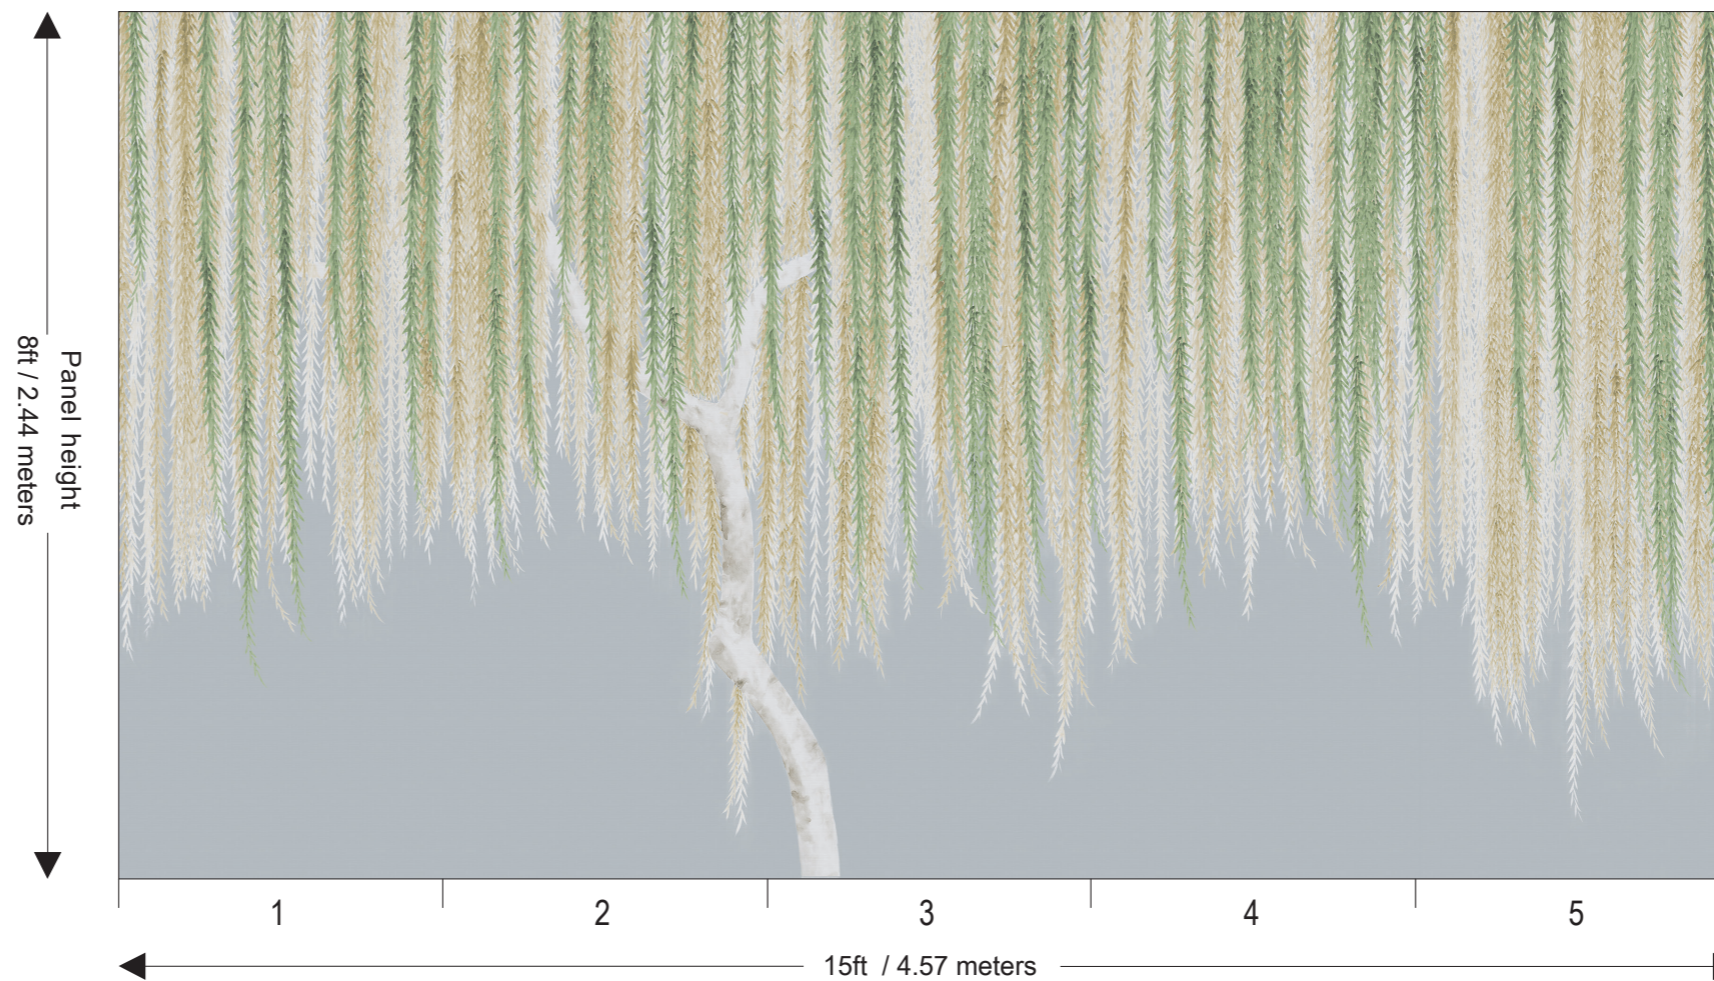

Zen Collection

- Design Name : Willow
- Product Code : 260515
- Material : Grasscloth
- Colour : Dolphin GC-17
- Width : 36"
- Vertical Repeat : N/A
- Horizontal Repeat : The 1st panel of the design can be joined to the last panel.
- Origin : United Kingdom
- Minimum Order : 1 Panel
- Delivery : Please allow 2-3 weeks for delivery
- Custom Work : Custom fit, re-scale, design, material & colour can be made for an additional charge.
- Plain Wallpaper : Plain wallpaper available to match background colour

Price for standard wallpaper per panel

- 3ft wide x 8 ft high : £370.00
- 3ft wide x 10 ft high : £462.50

Price for plain wallpaper per panel

- 3ft wide x 8 ft high : £240.00
- 3ft wide x 10 ft high : £300.00

Addition Charges: (charge is added for each additional option)

- Custom Fit and Custom Re-scale : £5.00 per ft (3ft wide x 1 ft high)
- Custom Design Pattern : £5.00 per ft (3ft wide x 1 ft high)
- Custom Material & Custom Colour : £5.00 per ft (3ft wide x 1 ft high)