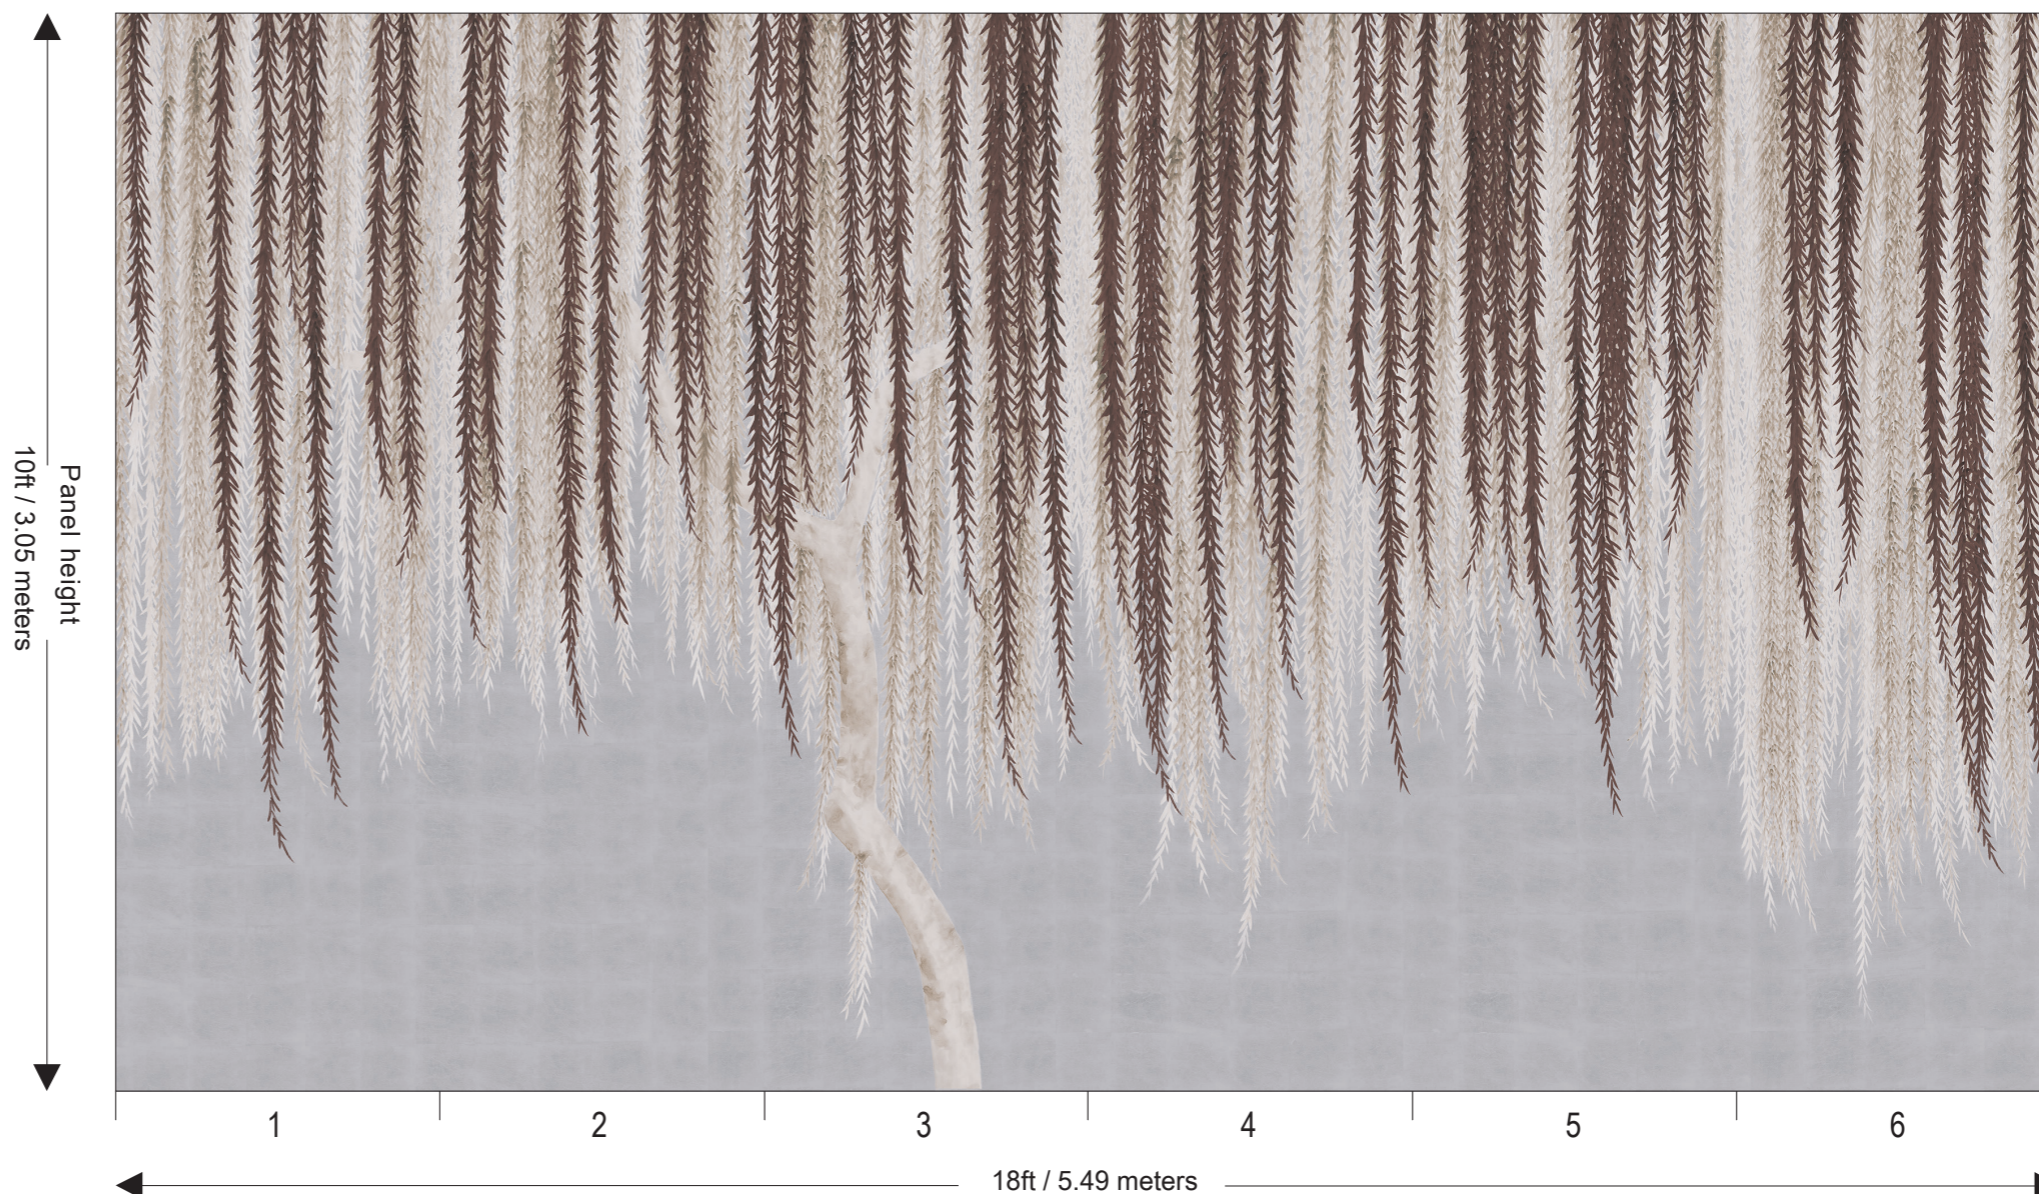

Zen Collection

- Design Name : Willow
- Product Code : 260514
- Material : Gilded Metallic Silver
- Colour : Platinum MS-04
- Width : 36"
- Vertical Repeat : N/A
- Horizontal Repeat : The 1st panel of the design can be joined to the last panel.
- Origin : United Kingdom
- Minimum Order : 1 Panel
- Delivery : Please allow 2-3 weeks for delivery
- Custom Work : Custom fit, re-scale, design, material & colour can be made for an additional charge.
- Plain Wallpaper : Plain wallpaper available to match background colour

Price for standard wallpaper per panel

- 3ft wide x 8 ft high : £400.00
- 3ft wide x 10 ft high : £500.00

Price for plain wallpaper per panel

- 3ft wide x 8 ft high : £260.00
- 3ft wide x 10 ft high : £325.00

Addition Charges: (charge is added for each additional option)

- Custom Fit and Custom Re-scale : £5.00 per ft (3ft wide x 1 ft high)
- Custom Design Pattern : £5.00 per ft (3ft wide x 1 ft high)
- Custom Material & Custom Colour : £5.00 per ft (3ft wide x 1 ft high)