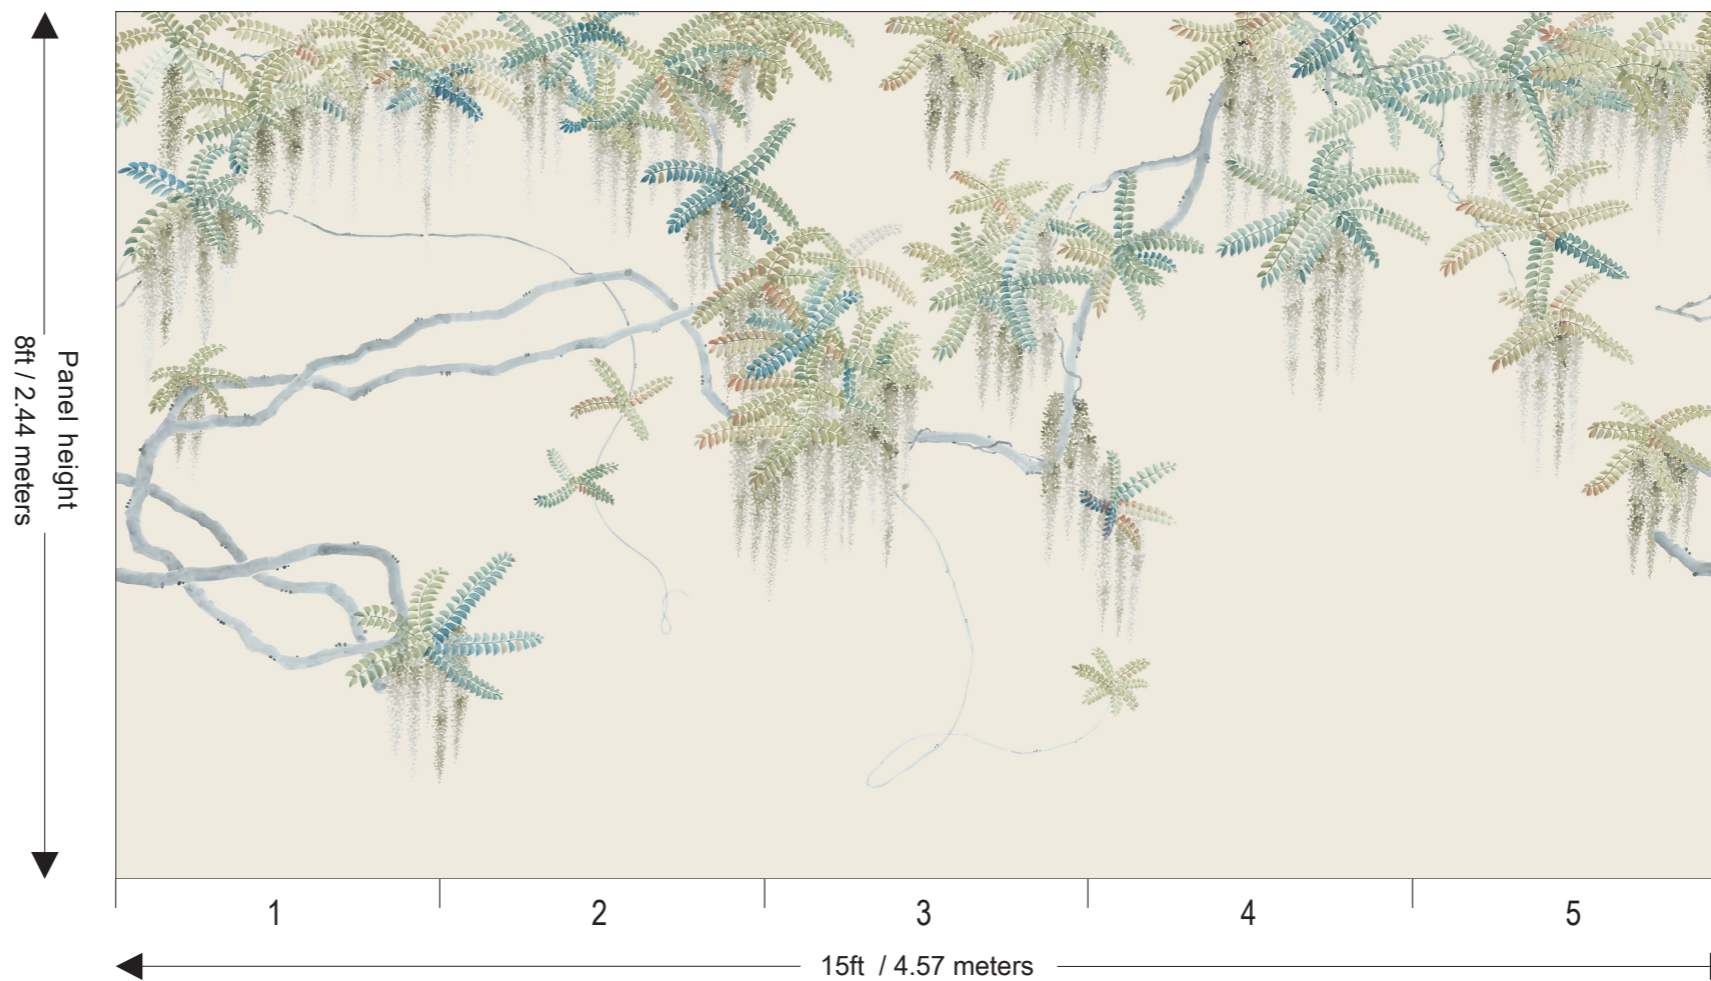

Zen Collection

- Design Name : Canebrake
- Product Code : 260711
- Material : Mica Silk
- Colour : Crème SM-08
- Width : 36"
- Vertical Repeat : N/A
- Horizontal Repeat : The 1st panel of the design can be joined to the last panel.
- Origin : United Kingdom
- Minimum Order : 1 Panel
- Delivery : Please allow 2-3 weeks for delivery
- Custom Work : Custom fit, re-scale, design, material & colour can be made for an additional charge.
- Plain Wallpaper : Plain wallpaper available to match background colour

Price for standard wallpaper per panel

- 3ft wide x 8 ft high : £340.00
- 3ft wide x 10 ft high : £425.00

Price for plain wallpaper per panel

- 3ft wide x 8 ft high : £220.00
- 3ft wide x 10 ft high : £275.00

Addition Charges:
(charge is added for each additional option)

- Custom Fit and Custom Re-scale : £5.00 per ft (3ft wide x 1 ft high)
- Custom Design Pattern : £5.00 per ft (3ft wide x 1 ft high)
- Custom Material & Custom Colour : £5.00 per ft (3ft wide x 1 ft high)