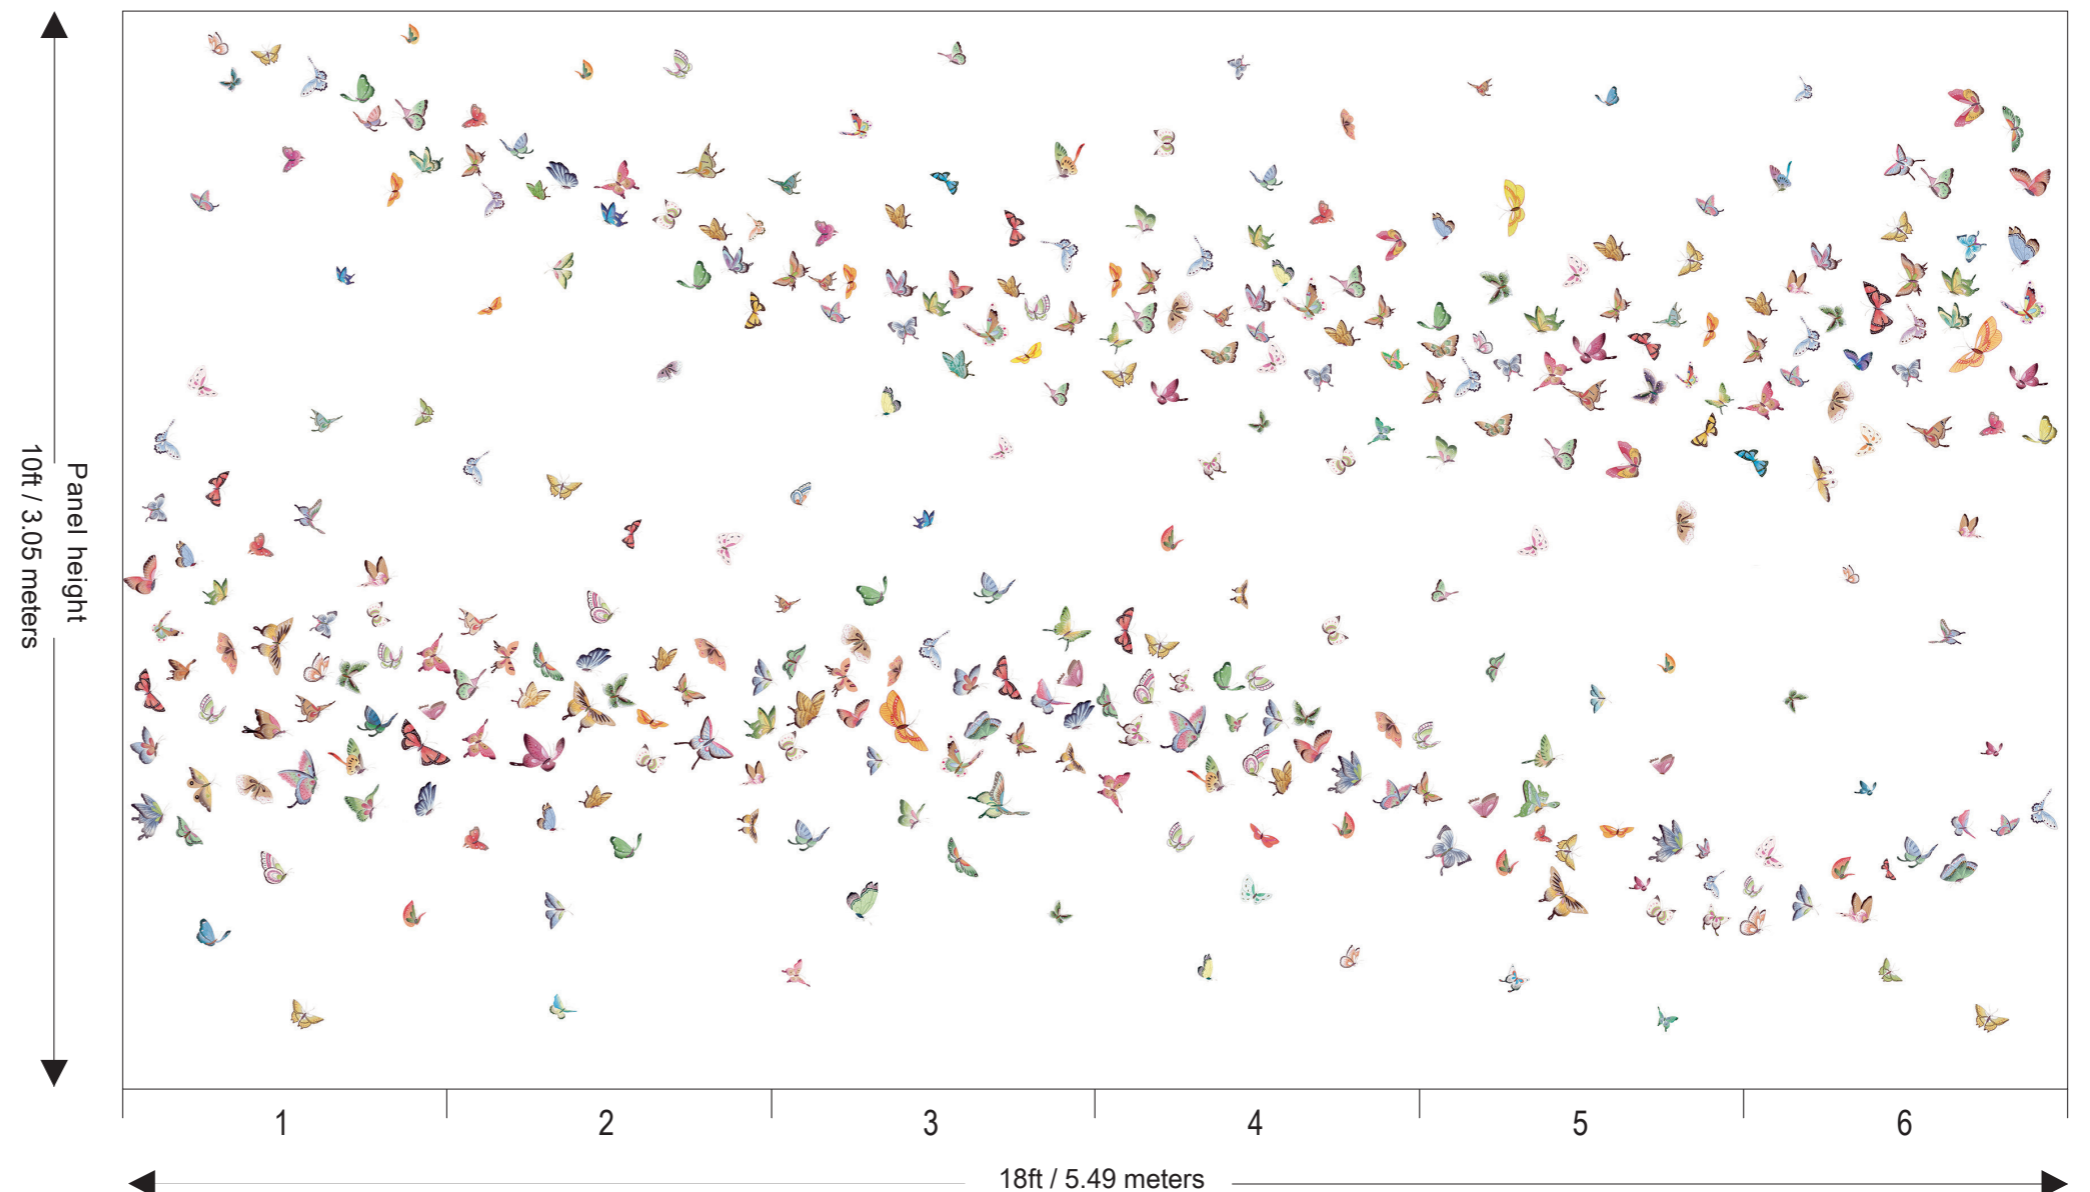

Zen Collection

- Design Name : Butterfly
- Product Code : 260312
- Material : Mica Silk
- Colour : Snowdrop SM-01
- Width : 36"
- Vertical Repeat : N/A
- Horizontal Repeat : The 1st panel of the design can be joined to the last panel.
- Origin : United Kingdom
- Minimum Order : 1 Panel
- Delivery : Please allow 2-3 weeks for delivery
- Custom Work : Custom fit, re-scale, design, material & colour can be made for an additional charge.
- Plain Wallpaper : Plain wallpaper available to match background colour

Price for standard wallpaper per panel

- 3ft wide x 8 ft high : £340.00
- 3ft wide x 10 ft high : £425.00

Price for plain wallpaper per panel

- 3ft wide x 8 ft high : £220.00
- 3ft wide x 10 ft high : £275.00

Addition Charges:
(charge is added for each additional option)

- Custom Fit and Custom Re-scale : £5.00 per ft (3ft wide x 1 ft high)
- Custom Design Pattern : £5.00 per ft (3ft wide x 1 ft high)
- Custom Material & Custom Colour : £5.00 per ft (3ft wide x 1 ft high)