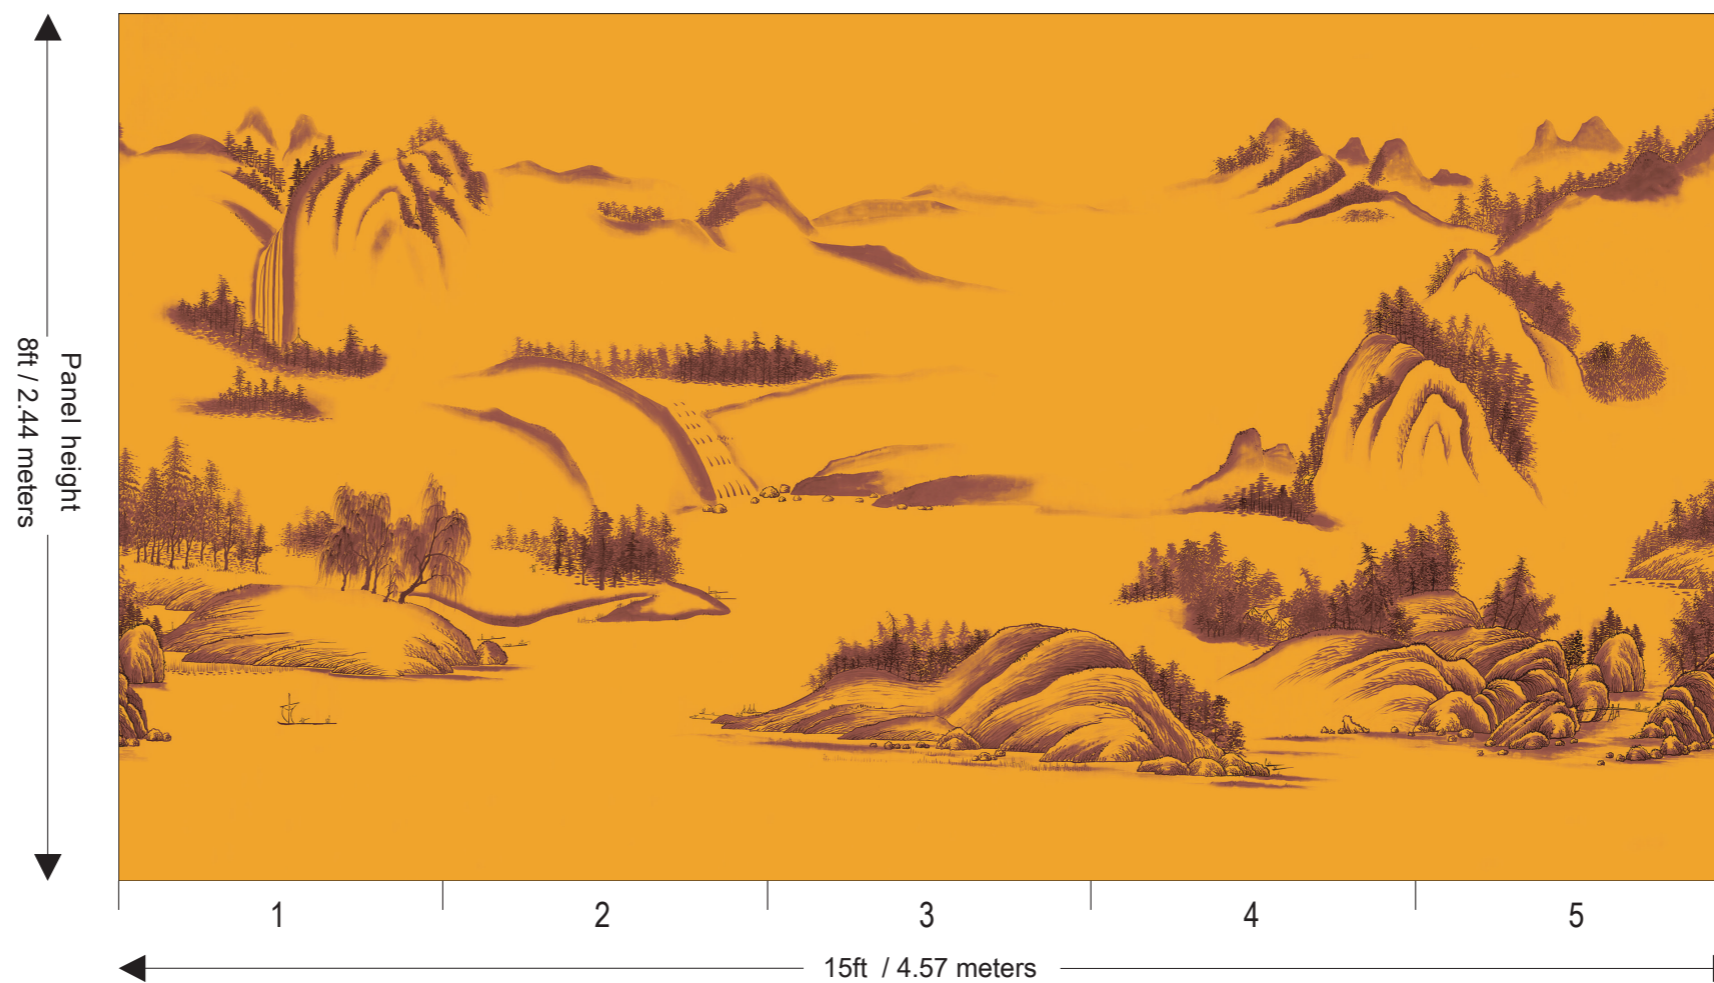

Zen Collection

1. Design Name : Landscape
2. Product Code : 260913
3. Material : Faux Silk
4. Colour : Orange zest S-16
5. Width : 36"
6. Vertical Repeat : N/A
7. Horizontal Repeat : The 1st panel of the design can be joined to the last panel.
8. Origin : United Kingdom
9. Minimum Order : 1 Panel
10. Delivery : Please allow 2-3 weeks for delivery
11. Custom Work : Custom fit, re-scale, design, material & colour can be made for an additional charge.
12. Plain Wallpaper : Plain wallpaper available to match background colour

Price for standard wallpaper per panel

1. 3ft wide x 8 ft high : £340.00
2. 3ft wide x 10 ft high : £425.00

Price for plain wallpaper per panel

1. 3ft wide x 8 ft high : £220.00
2. 3ft wide x 10 ft high : £275.00

Addition Charges: (charge is added for each additional option)

1. Custom Fit and Custom Re-scale : £5.00 per ft (3ft wide x 1 ft high)
2. Custom Design Pattern : £5.00 per ft (3ft wide x 1 ft high)
3. Custom Material & Custom Colour : £5.00 per ft (3ft wide x 1 ft high)