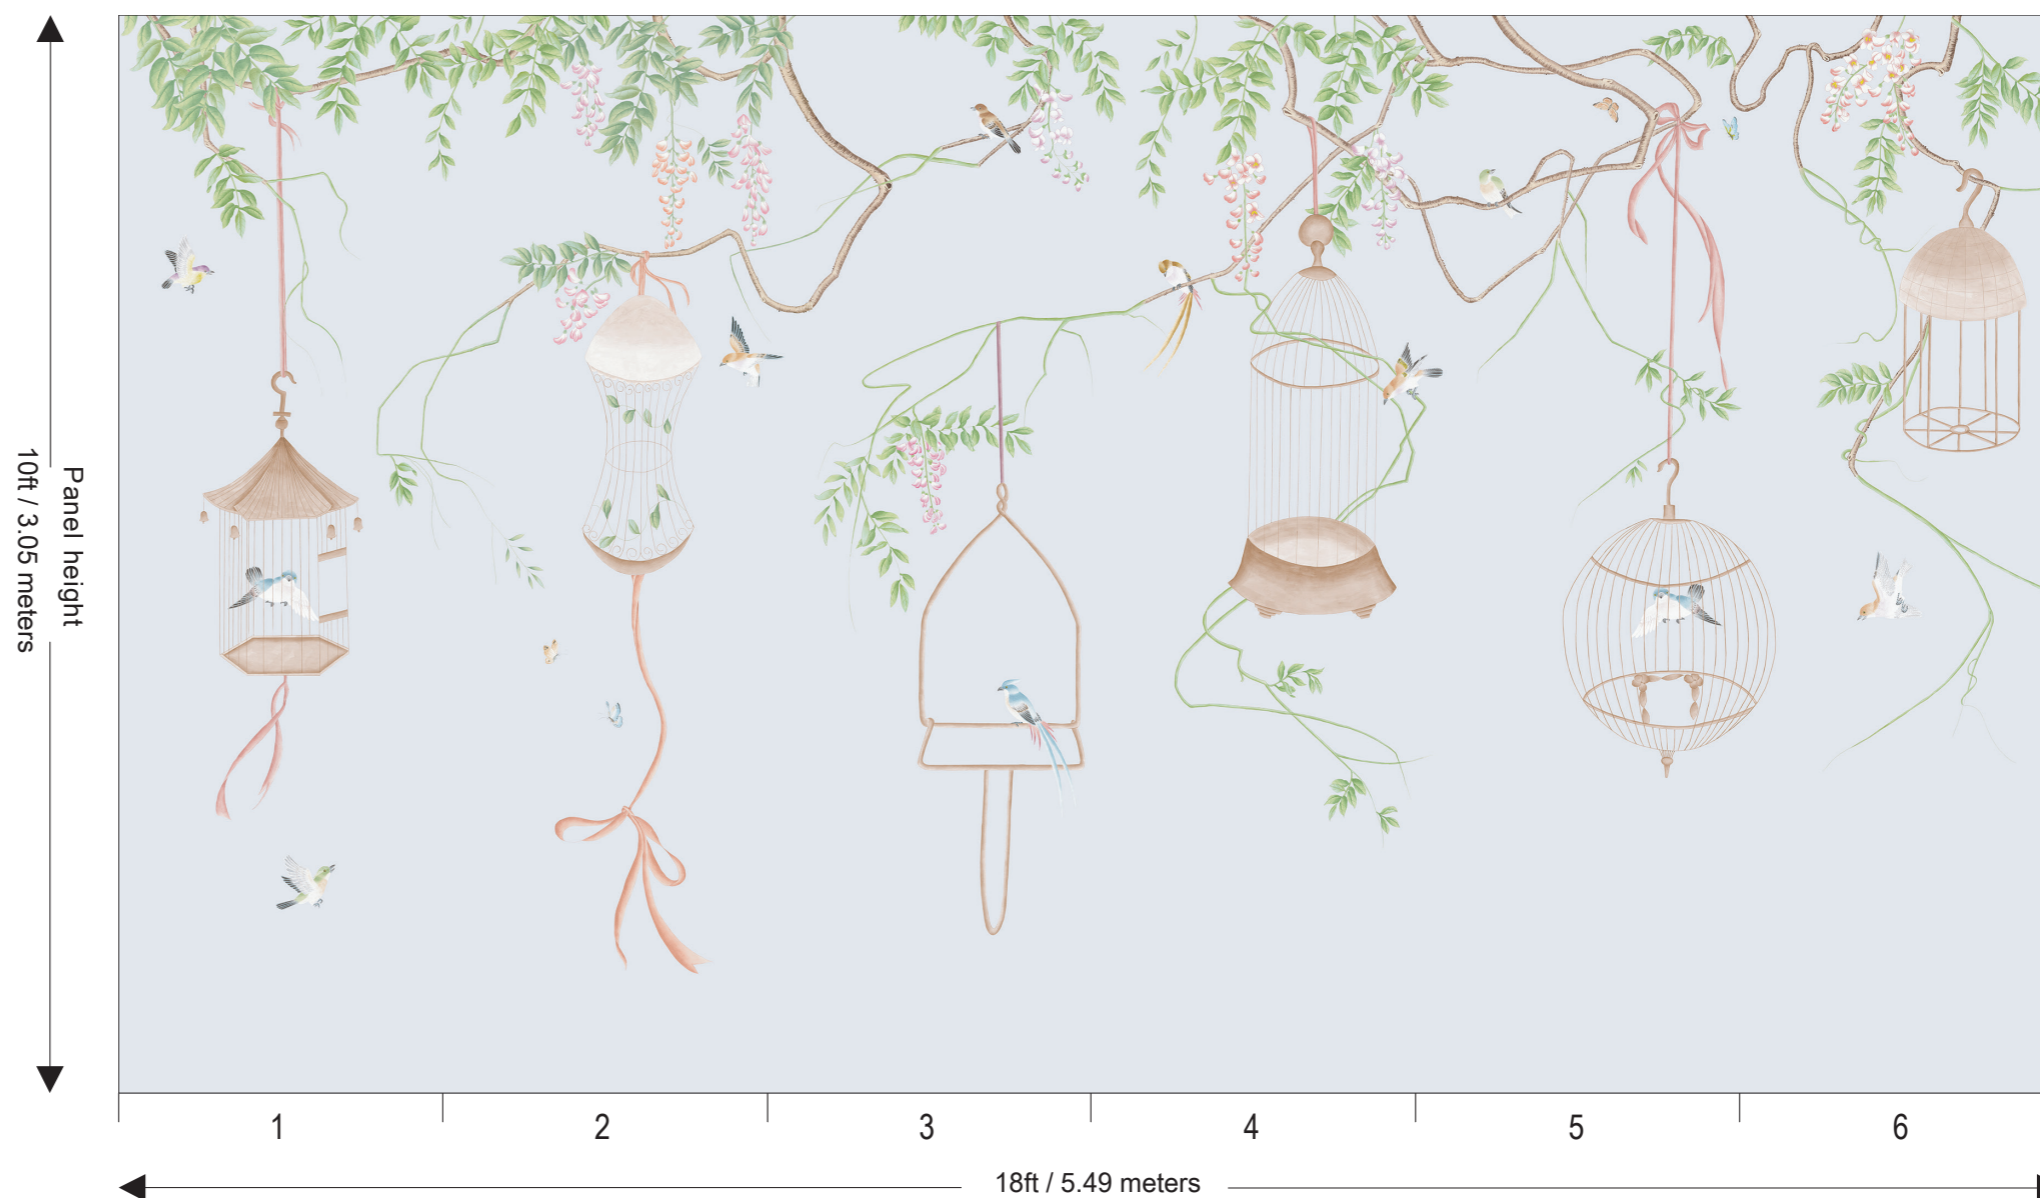

Zen Collection

1. Design Name : Birdcage
2. Product Code : 260211
3. Material : Paper
4. Colour : Neutral P-02
5. Width : 36"
6. Vertical Repeat : N/A
7. Horizontal Repeat : The 1st panel of the design can be joined to the last panel.
8. Origin : United Kingdom
9. Minimum Order : 1 Panel
10. Delivery : Please allow 2-3 weeks for delivery
11. Custom Work : Custom fit, re-scale, design, material & colour can be made for an additional charge.
12. Plain Wallpaper : Plain wallpaper available to match background colour

Price for standard wallpaper per panel

1. 3ft wide x 8 ft high : £260.00
2. 3ft wide x 10 ft high : £325.00

Price for plain wallpaper per panel

1. 3ft wide x 8 ft high : £160.00
2. 3ft wide x 10 ft high : £200.00

Addition Charges:
(charge is added for each additional option)

1. Custom Fit and Custom Re-scale : £5.00 per ft (3ft wide x 1 ft high)
2. Custom Design Pattern : £5.00 per ft (3ft wide x 1 ft high)
3. Custom Material & Custom Colour : £5.00 per ft (3ft wide x 1 ft high)