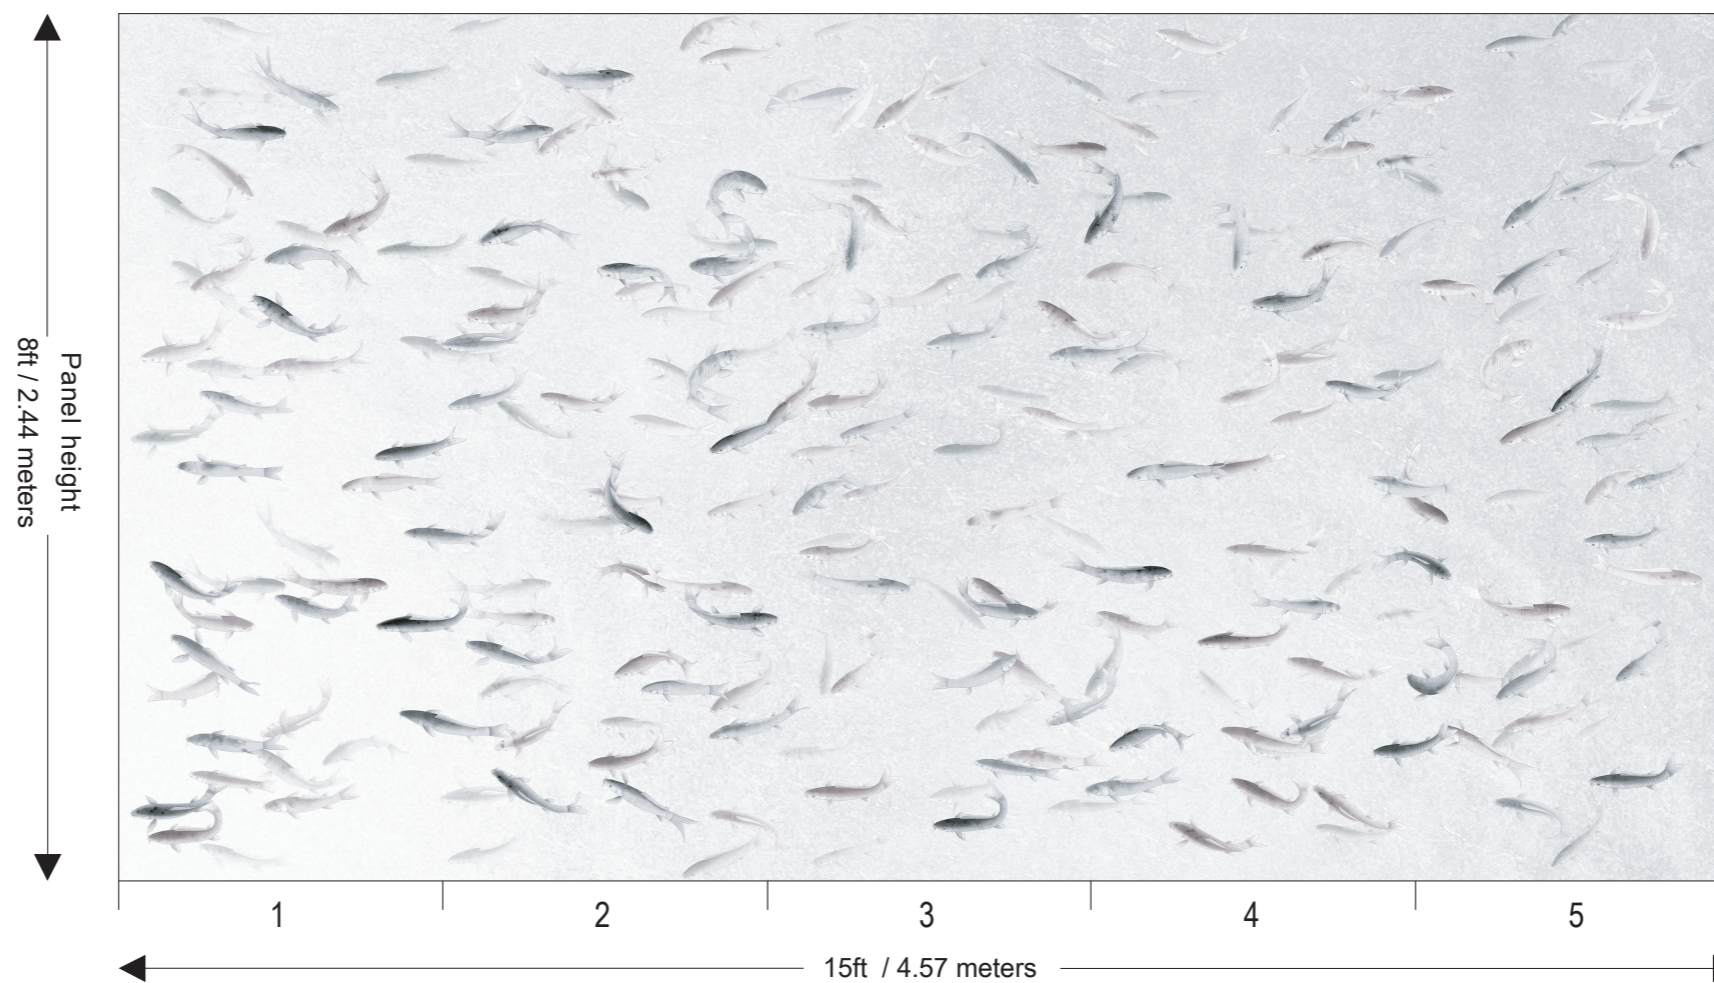

Zen Collection

Design Name	: Fish
Product Code	: 260413
Material	: Gilded Metallic Silver Matt
Colour	: Timeless MSM-01
Width	: 36"
Vertical Repeat	: N/A
Horizontal Repeat	: The 1st panel of the design can be joined to the last panel.
Origin	: United Kingdom
Minimum Order	: 1 Panel
Delivery	: Please allow 2-3 weeks for delivery
Custom Work	: Custom fit, re-scale, design, material & colour can be made for an additional charge.
Plain Wallpaper	: Plain wallpaper available to match background colour

Price for standard wallpaper per panel

3ft wide x 8 ft high	: £400.00
3ft wide x 10 ft high	: £500.00

Price for plain wallpaper per panel

3ft wide x 8 ft high	: £260.00
3ft wide x 10 ft high	: £325.00

Addition Charges:
(charge is added for each additional option)

Custom Fit and Custom Re-scale	: £5.00 per ft (3ft wide x 1 ft high)
Custom Design Pattern	: £5.00 per ft (3ft wide x 1 ft high)
Custom Material & Custom Colour	: £5.00 per ft (3ft wide x 1 ft high)