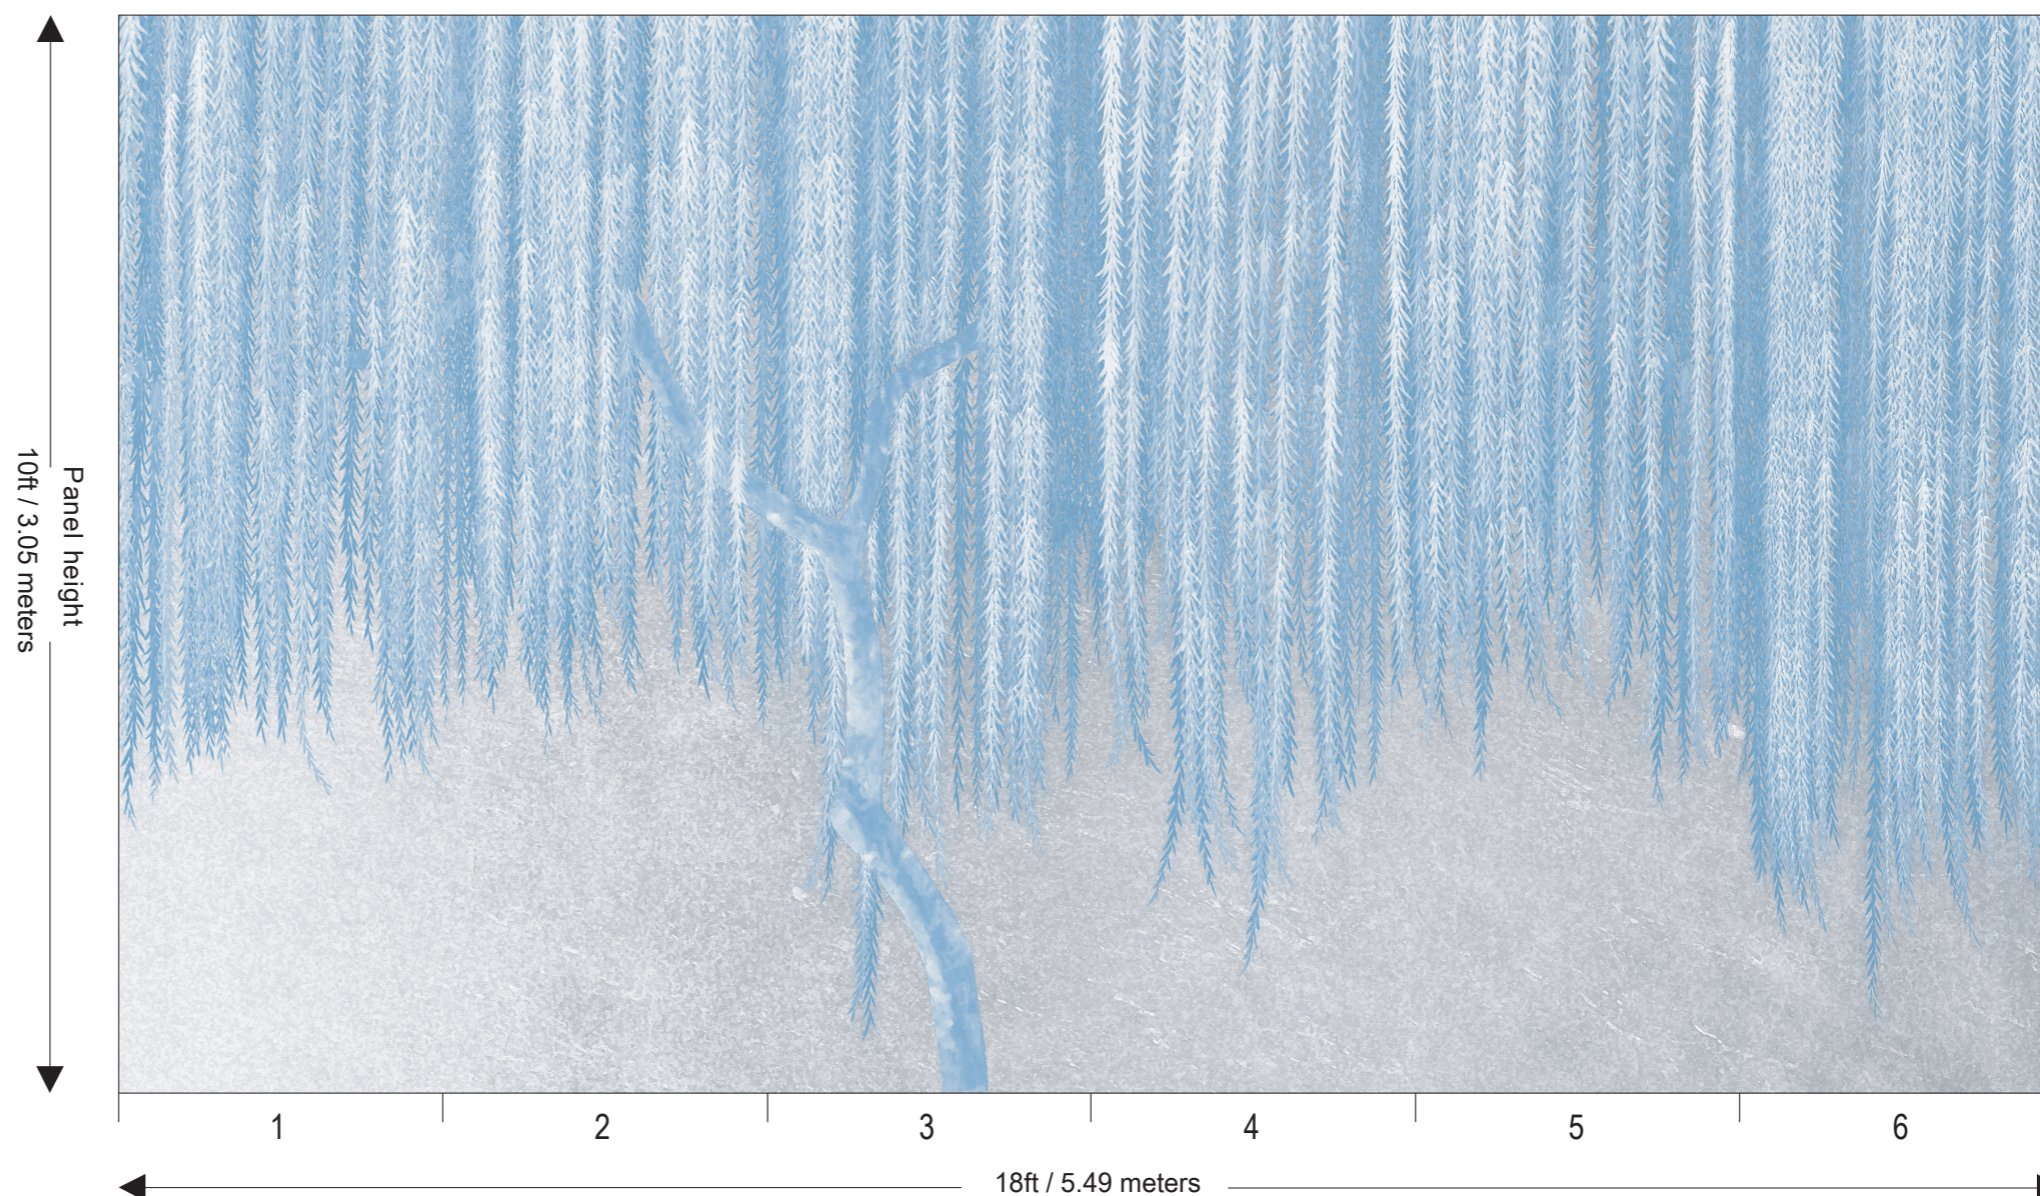

Zen Collection

- Design Name : Willow
- Product Code : 260513
- Material : Gilded Metallic Silver Matt
- Colour : Caspian MSM-13
- Width : 36"
- Vertical Repeat : N/A
- Horizontal Repeat : The 1st panel of the design can be joined to the last panel.
- Origin : United Kingdom
- Minimum Order : 1 Panel
- Delivery : Please allow 2-3 weeks for delivery
- Custom Work : Custom fit, re-scale, design, material & colour can be made for an additional charge.
- Plain Wallpaper : Plain wallpaper available to match background colour

Price for standard wallpaper per panel

- 3ft wide x 8 ft high : £400.00
- 3ft wide x 10 ft high : £500.00

Price for plain wallpaper per panel

- 3ft wide x 8 ft high : £260.00
- 3ft wide x 10 ft high : £325.00

Addition Charges: (charge is added for each additional option)

- Custom Fit and Custom Re-scale : £5.00 per ft (3ft wide x 1 ft high)
- Custom Design Pattern : £5.00 per ft (3ft wide x 1 ft high)
- Custom Material & Custom Colour : £5.00 per ft (3ft wide x 1 ft high)