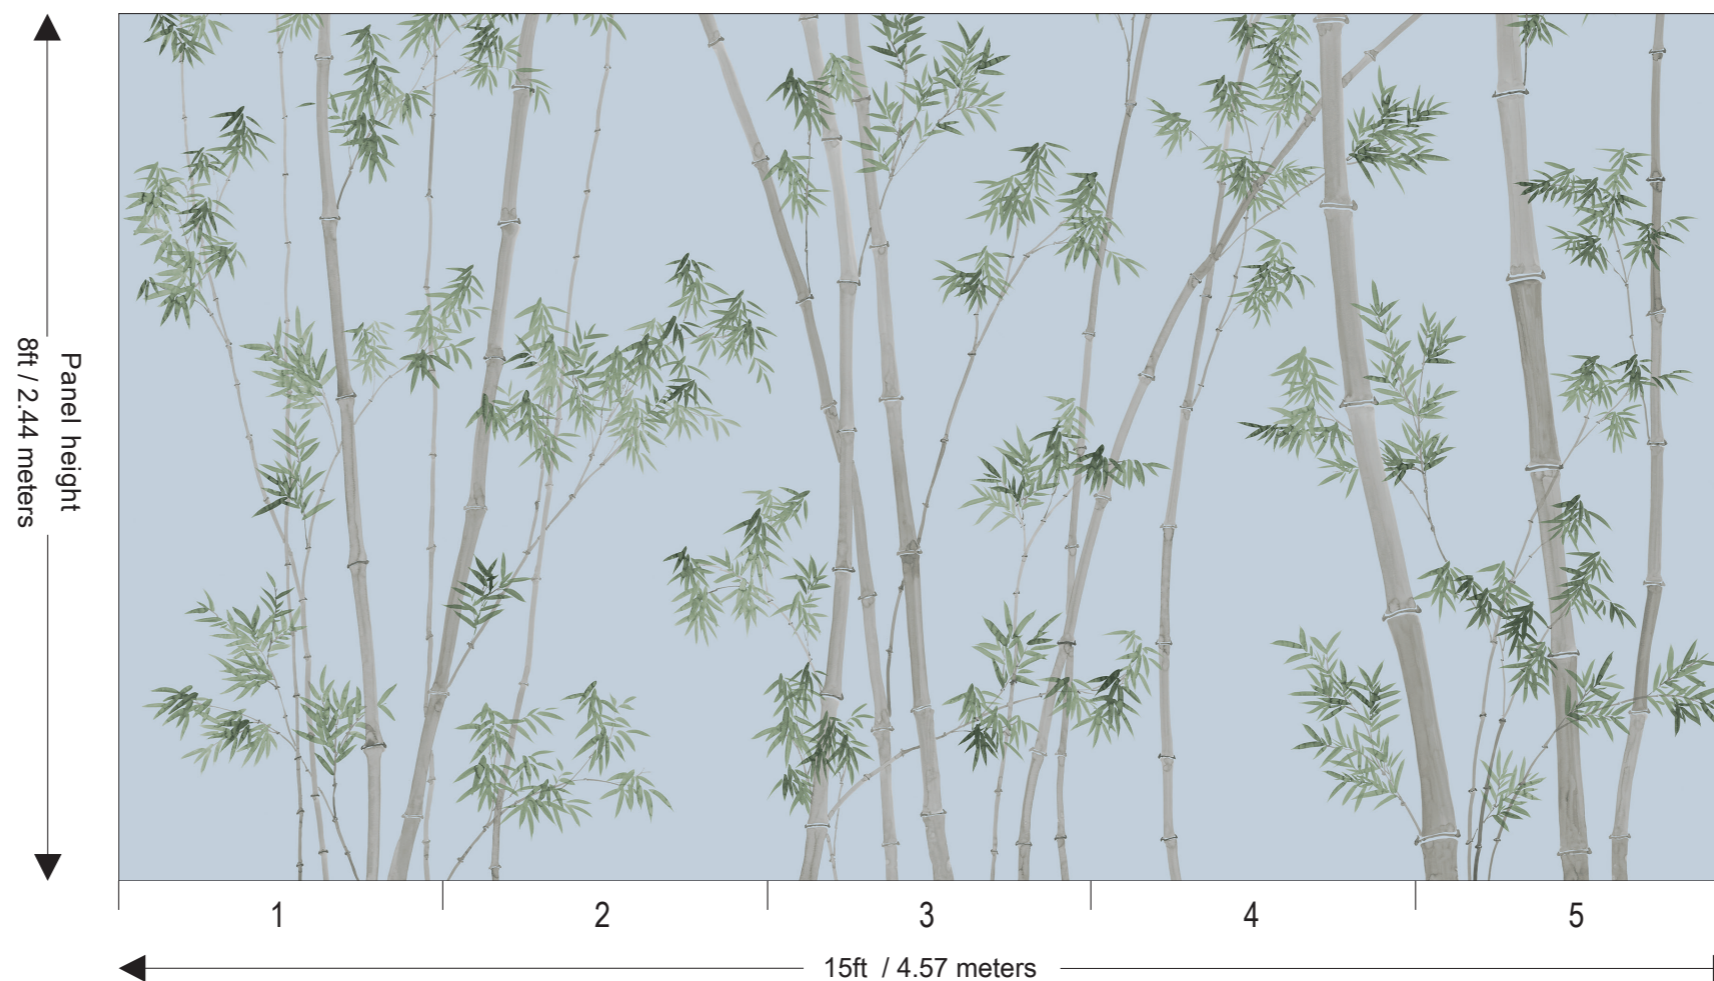

D'ARTS™

DIVISION OF DAVIDQIAN™ CO. LTD

Zen Collection

1. Design Name : Bamboo
2. Product Code : 260111
3. Material : Faux Silk
4. Colour : Aqua S-27
5. Width : 36"
6. Vertical Repeat : N/A
7. Horizontal Repeat : The 1st panel of the design can be joined to the last panel.
8. Origin : United Kingdom
9. Minimum Order : 1 Panel
10. Delivery : Please allow 2-3 weeks for delivery
11. Custom Work : Custom fit, re-scale, design, material & colour can be made for an additional charge.
12. Plain Wallpaper : Plain wallpaper available to match background colour

Price for standard wallpaper per panel

1. 3ft wide x 8 ft high : £340.00
2. 3ft wide x 10 ft high : £425.00

Price for plain wallpaper per panel

1. 3ft wide x 8 ft high : £220.00
2. 3ft wide x 10 ft high : £275.00

Addition Charges:
(charge is added for each additional option)

1. Custom Fit and Custom Re-scale : £5.00 per ft (3ft wide x 1 ft high)
2. Custom Design Pattern : £5.00 per ft (3ft wide x 1 ft high)
3. Custom Material & Custom Colour : £5.00 per ft (3ft wide x 1 ft high)

www.d-arts.com

[< BACK TO DESIGN >](#)