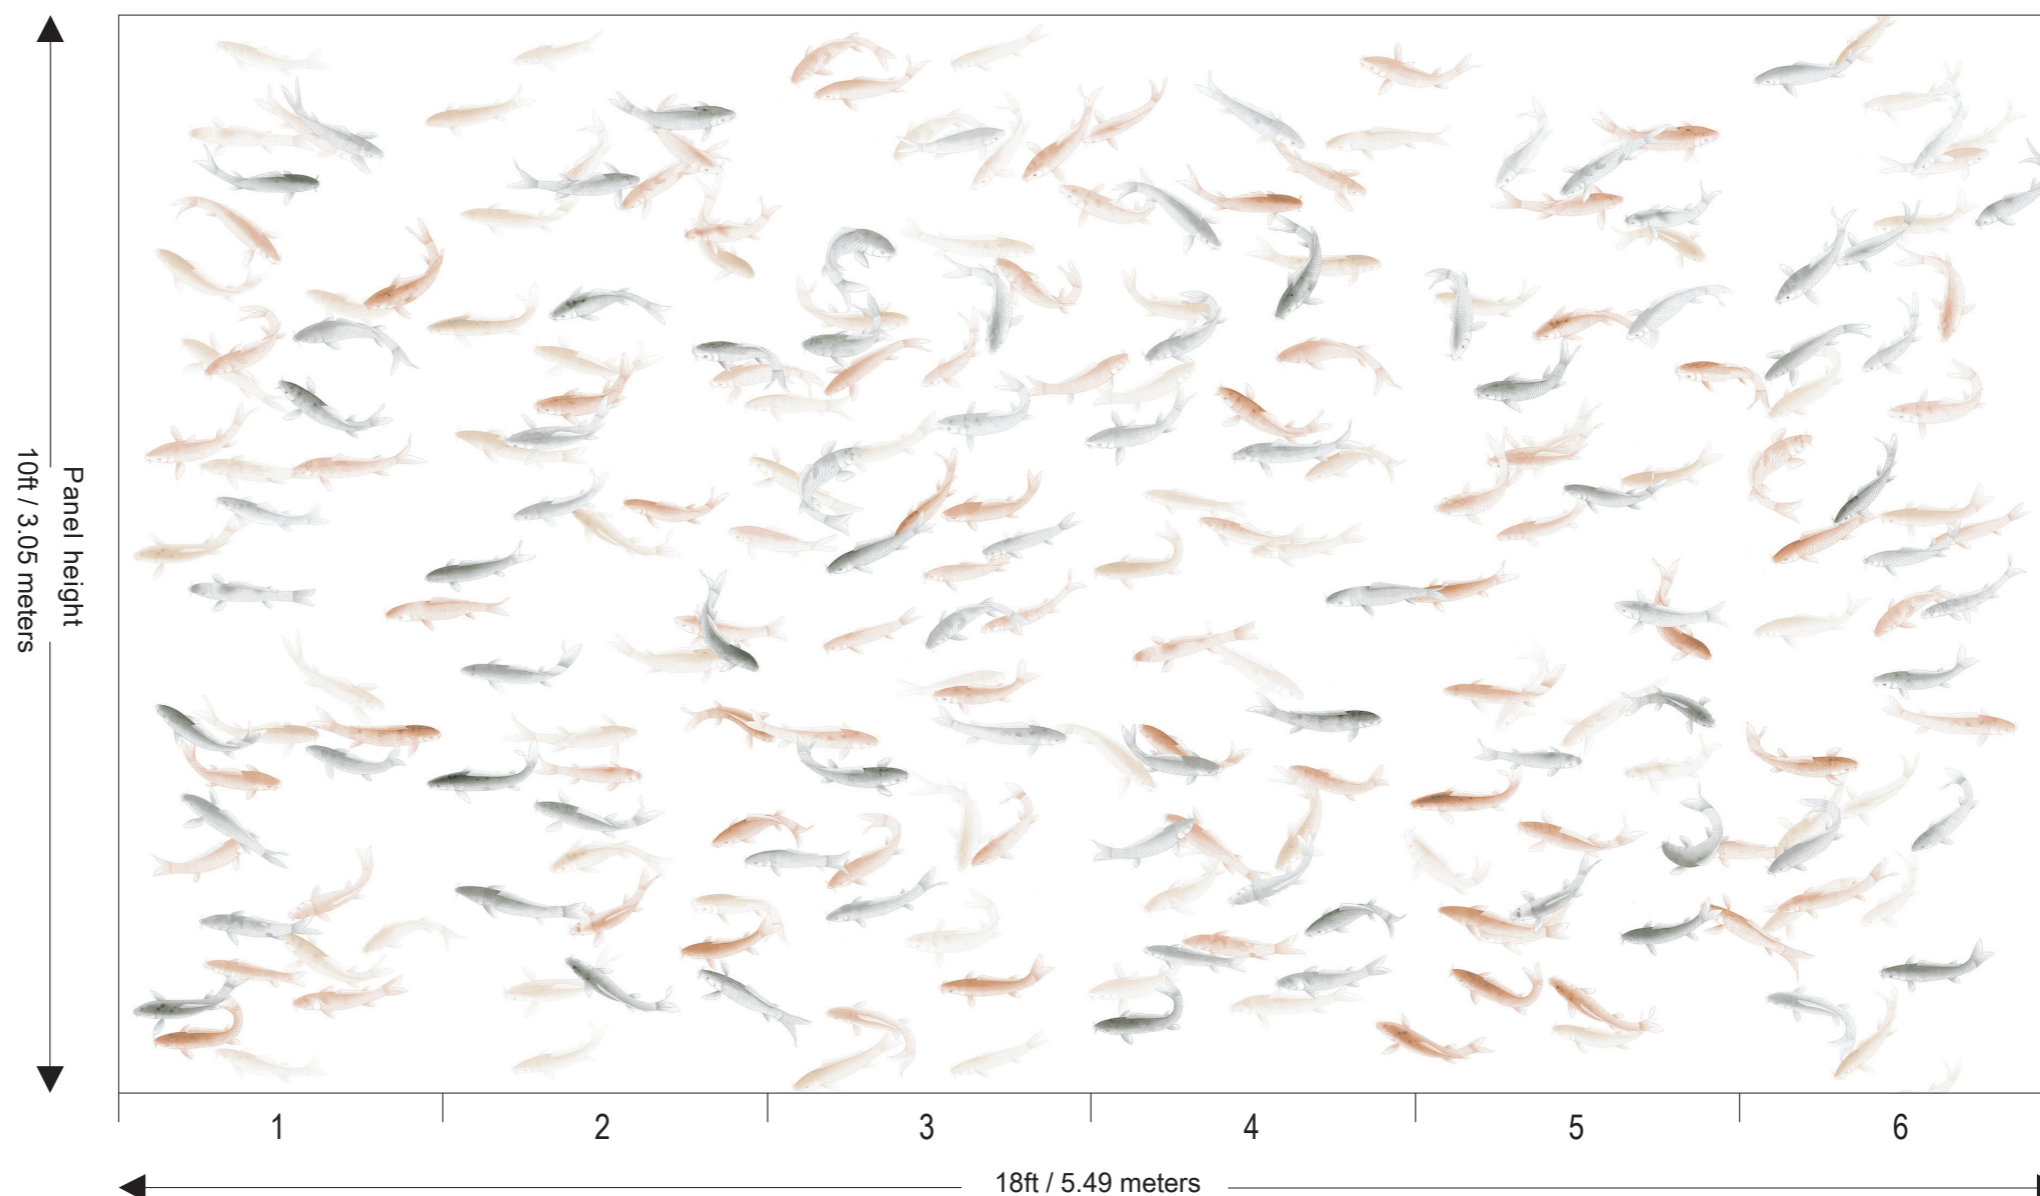

Zen Collection

- Design Name : Fish
- Product Code : 260411
- Material : Faux Silk
- Colour : Snow S-01
- Width : 36"
- Vertical Repeat : N/A
- Horizontal Repeat : The 1st panel of the design can be joined to the last panel.
- Origin : United Kingdom
- Minimum Order : 1 Panel
- Delivery : Please allow 2-3 weeks for delivery
- Custom Work : Custom fit, re-scale, design, material & colour can be made for an additional charge.
- Plain Wallpaper : Plain wallpaper available to match background colour

Price for standard wallpaper per panel

- 3ft wide x 8 ft high : £340.00
- 3ft wide x 10 ft high : £425.00

Price for plain wallpaper per panel

- 3ft wide x 8 ft high : £220.00
- 3ft wide x 10 ft high : £275.00

Addition Charges: (charge is added for each additional option)

- Custom Fit and Custom Re-scale : £5.00 per ft (3ft wide x 1 ft high)
- Custom Design Pattern : £5.00 per ft (3ft wide x 1 ft high)
- Custom Material & Custom Colour : £5.00 per ft (3ft wide x 1 ft high)