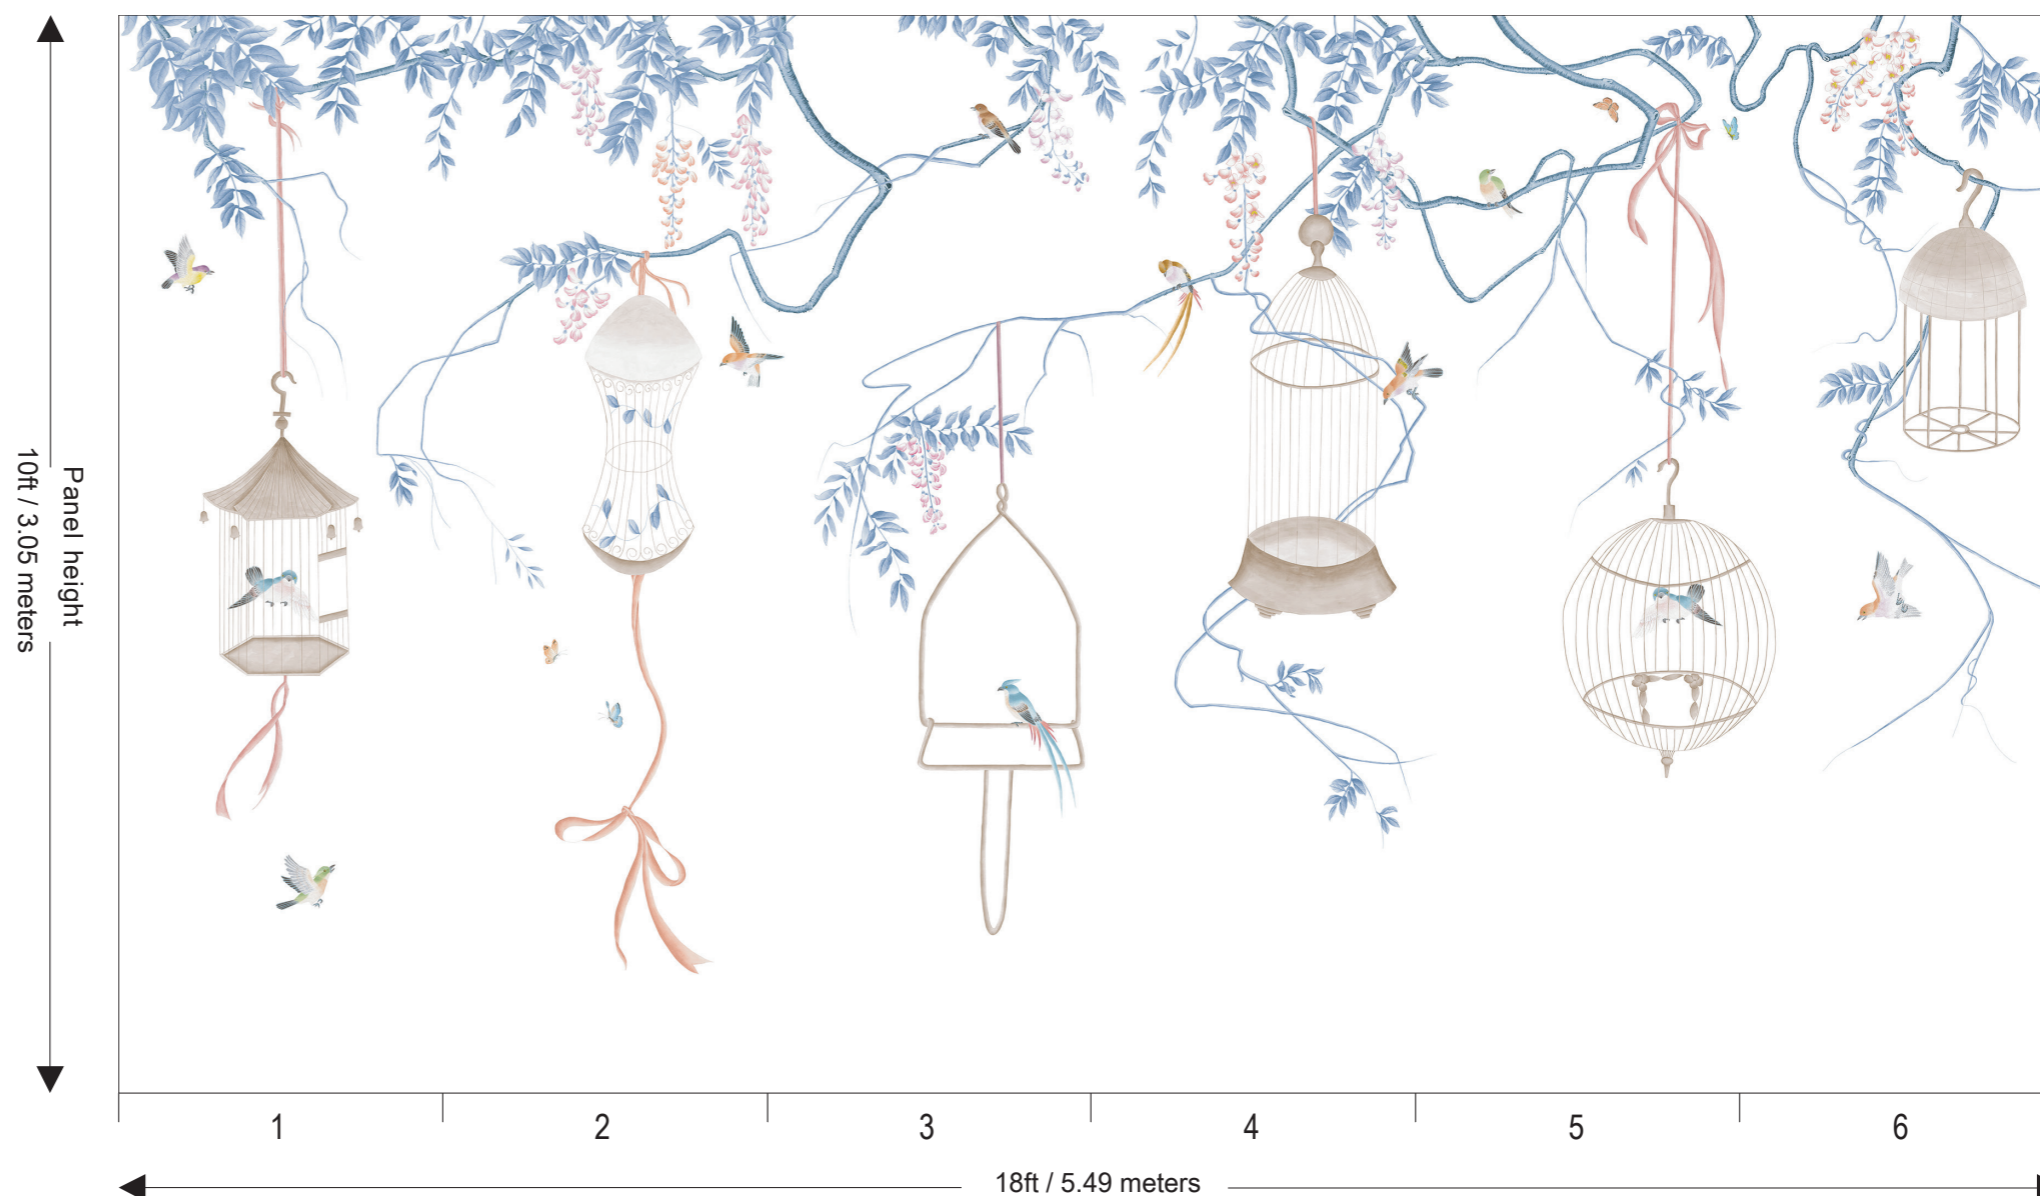

Zen Collection

1. Design Name : Birdcage
2. Product Code : 260212
3. Material : Paper
4. Colour : Oxford white P-01
5. Width : 36"
6. Vertical Repeat : N/A
7. Horizontal Repeat : The 1st panel of the design can be joined to the last panel.
8. Origin : United Kingdom
9. Minimum Order : 1 Panel
10. Delivery : Please allow 2-3 weeks for delivery
11. Custom Work : Custom fit, re-scale, design, material & colour can be made for an additional charge.
12. Plain Wallpaper : Plain wallpaper available to match background colour

Price for standard wallpaper per panel

1. 3ft wide x 8 ft high : £260.00
   3ft wide x 10 ft high : £325.00

Price for plain wallpaper per panel

1. 3ft wide x 8 ft high : £160.00
   3ft wide x 10 ft high : £200.00

Addition Charges:
(charge is added for each additional option)

1. Custom Fit and Custom Re-scale : £5.00 per ft (3ft wide x 1 ft high)
   Custom Design Pattern : £5.00 per ft (3ft wide x 1 ft high)
   Custom Material & Custom Colour : £5.00 per ft (3ft wide x 1 ft high)