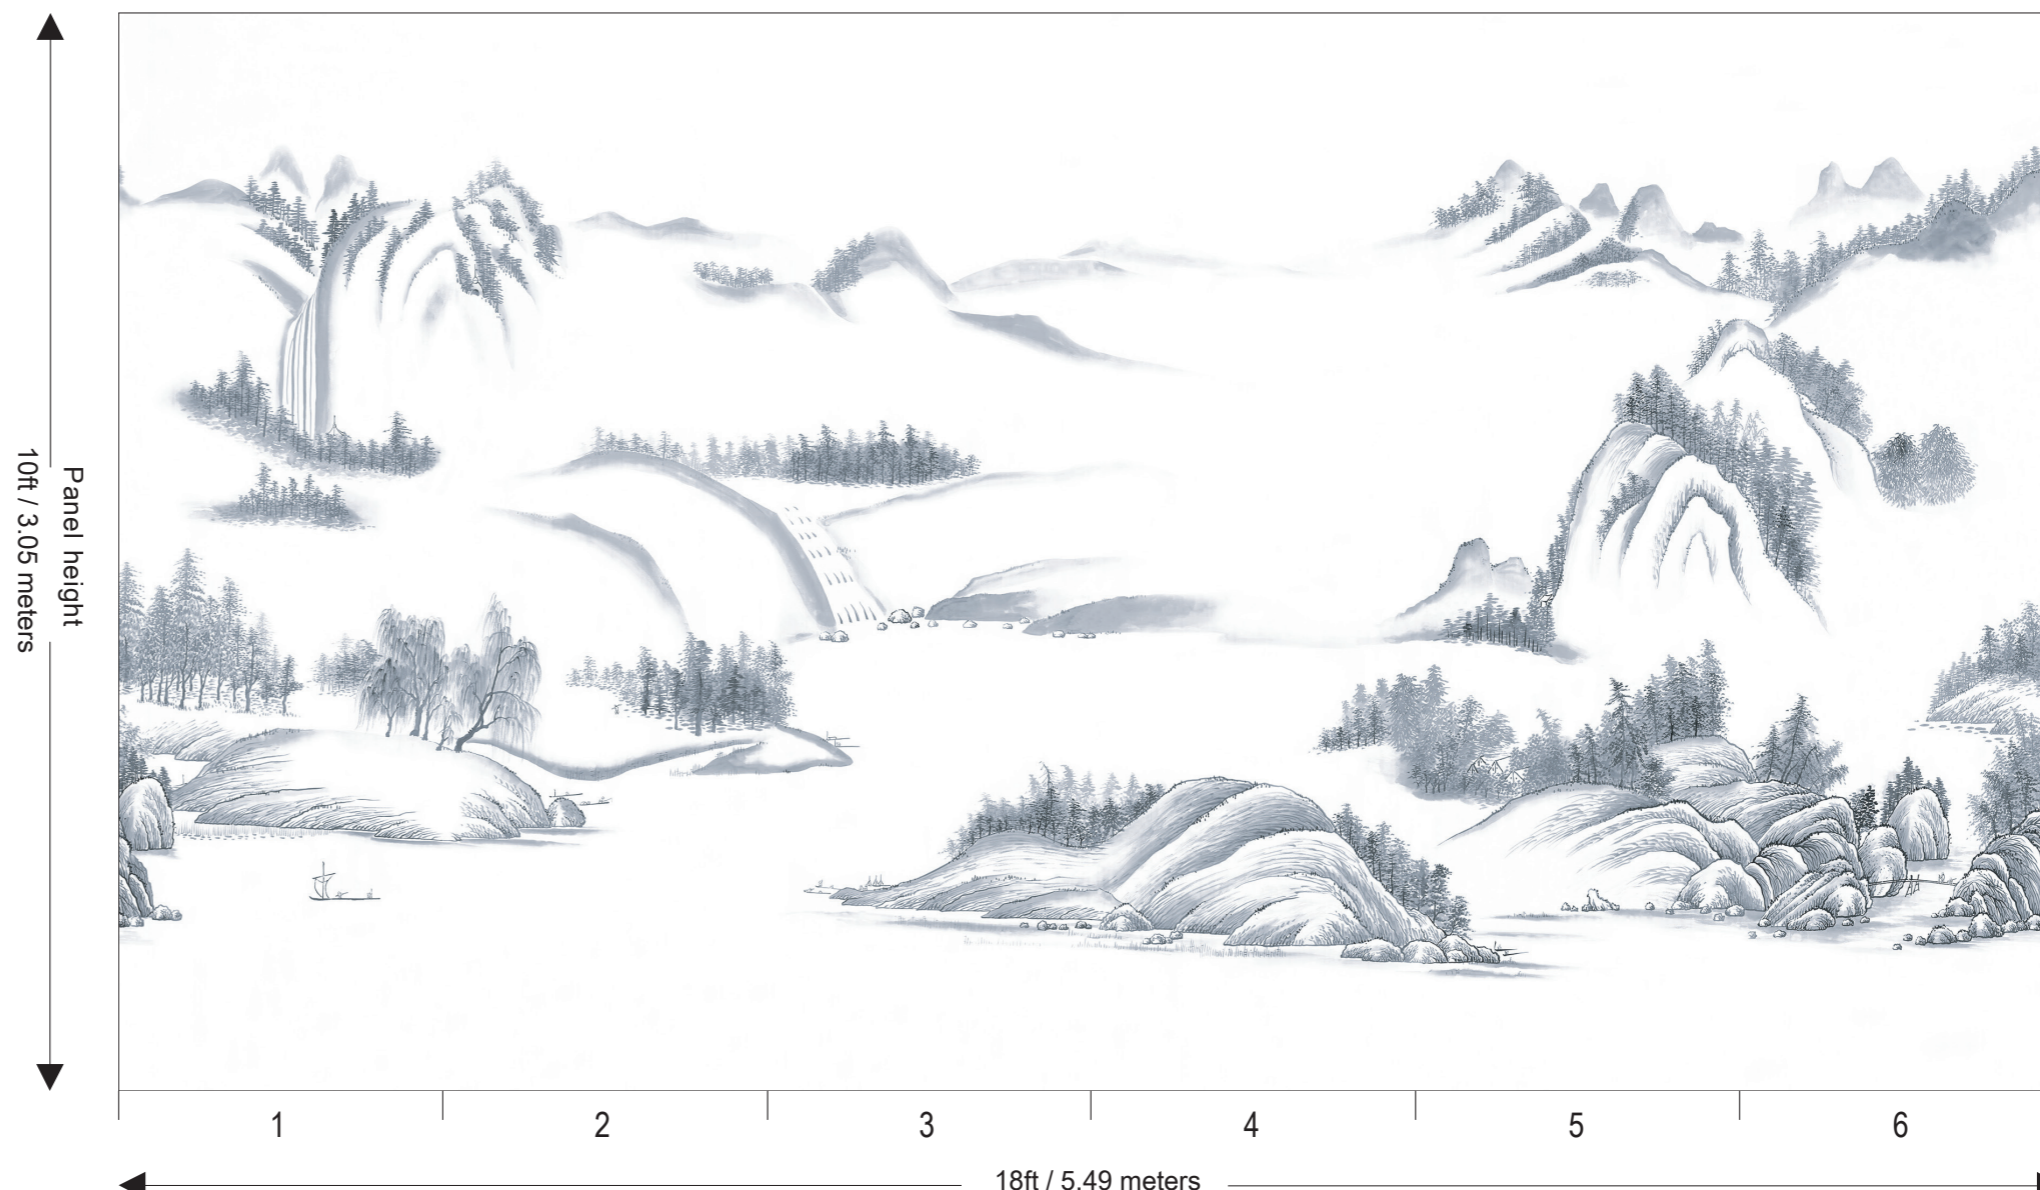

Zen Collection

- Design Name : Landscape
- Product Code : 260912
- Material : Mica Silk
- Colour : Dusk SM-02
- Width : 36"
- Vertical Repeat : N/A
- Horizontal Repeat : The 1st panel of the design can be joined to the last panel.
- Origin : United Kingdom
- Minimum Order : 1 Panel
- Delivery : Please allow 2-3 weeks for delivery
- Custom Work : Custom fit, re-scale, design, material & colour can be made for an additional charge.
- Plain Wallpaper : Plain wallpaper available to match background colour