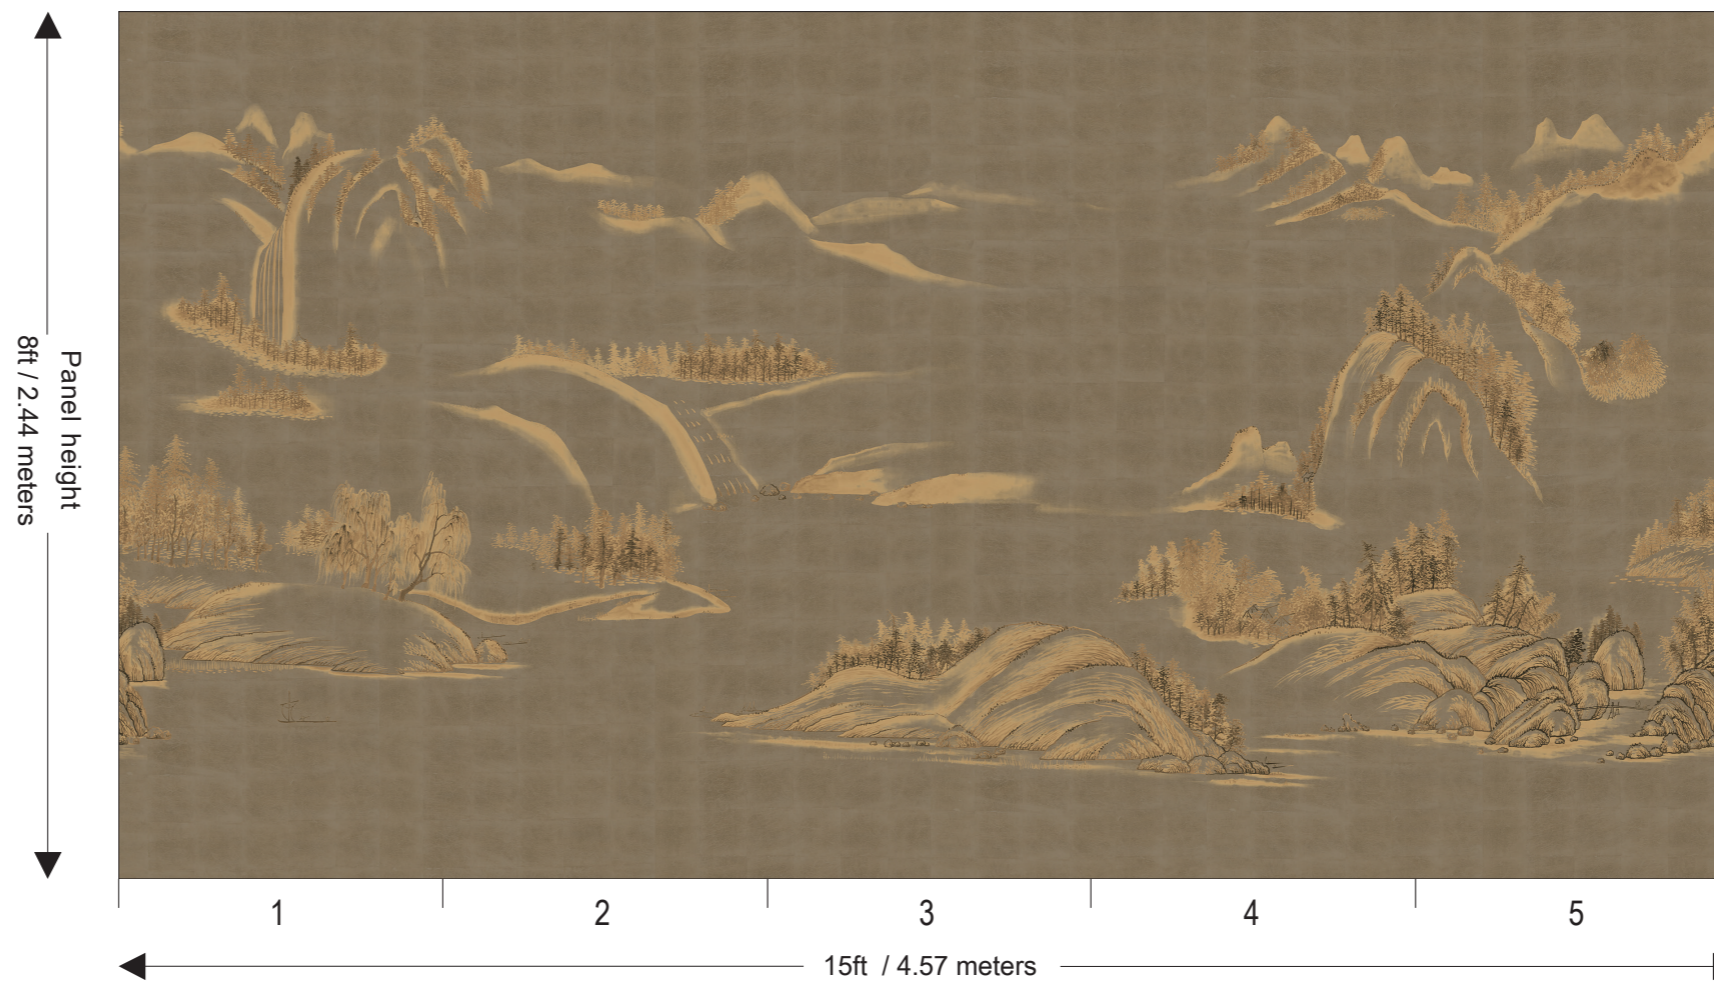

Zen Collection

1. Design Name : Landscape
2. Product Code : 260914
3. Material : Gilded Metallic Gold
4. Colour : Walnut MG-12
5. Width : 36"
6. Vertical Repeat : N/A
7. Horizontal Repeat : The 1st panel of the design can be joined to the last panel.
8. Origin : United Kingdom
9. Minimum Order : 1 Panel
10. Delivery : Please allow 2-3 weeks for delivery
11. Custom Work : Custom fit, re-scale, design, material & colour can be made for an additional charge.
12. Plain Wallpaper : Plain wallpaper available to match background colour

Price for standard wallpaper per panel

1. 3ft wide x 8 ft high : £400.00
2. 3ft wide x 10 ft high : £500.00

Price for plain wallpaper per panel

1. 3ft wide x 8 ft high : £260.00
2. 3ft wide x 10 ft high : £325.00

Addition Charges: (charge is added for each additional option)

1. Custom Fit and Custom Re-scale : £5.00 per ft (3ft wide x 1 ft high)
2. Custom Design Pattern : £5.00 per ft (3ft wide x 1 ft high)
3. Custom Material & Custom Colour : £5.00 per ft (3ft wide x 1 ft high)