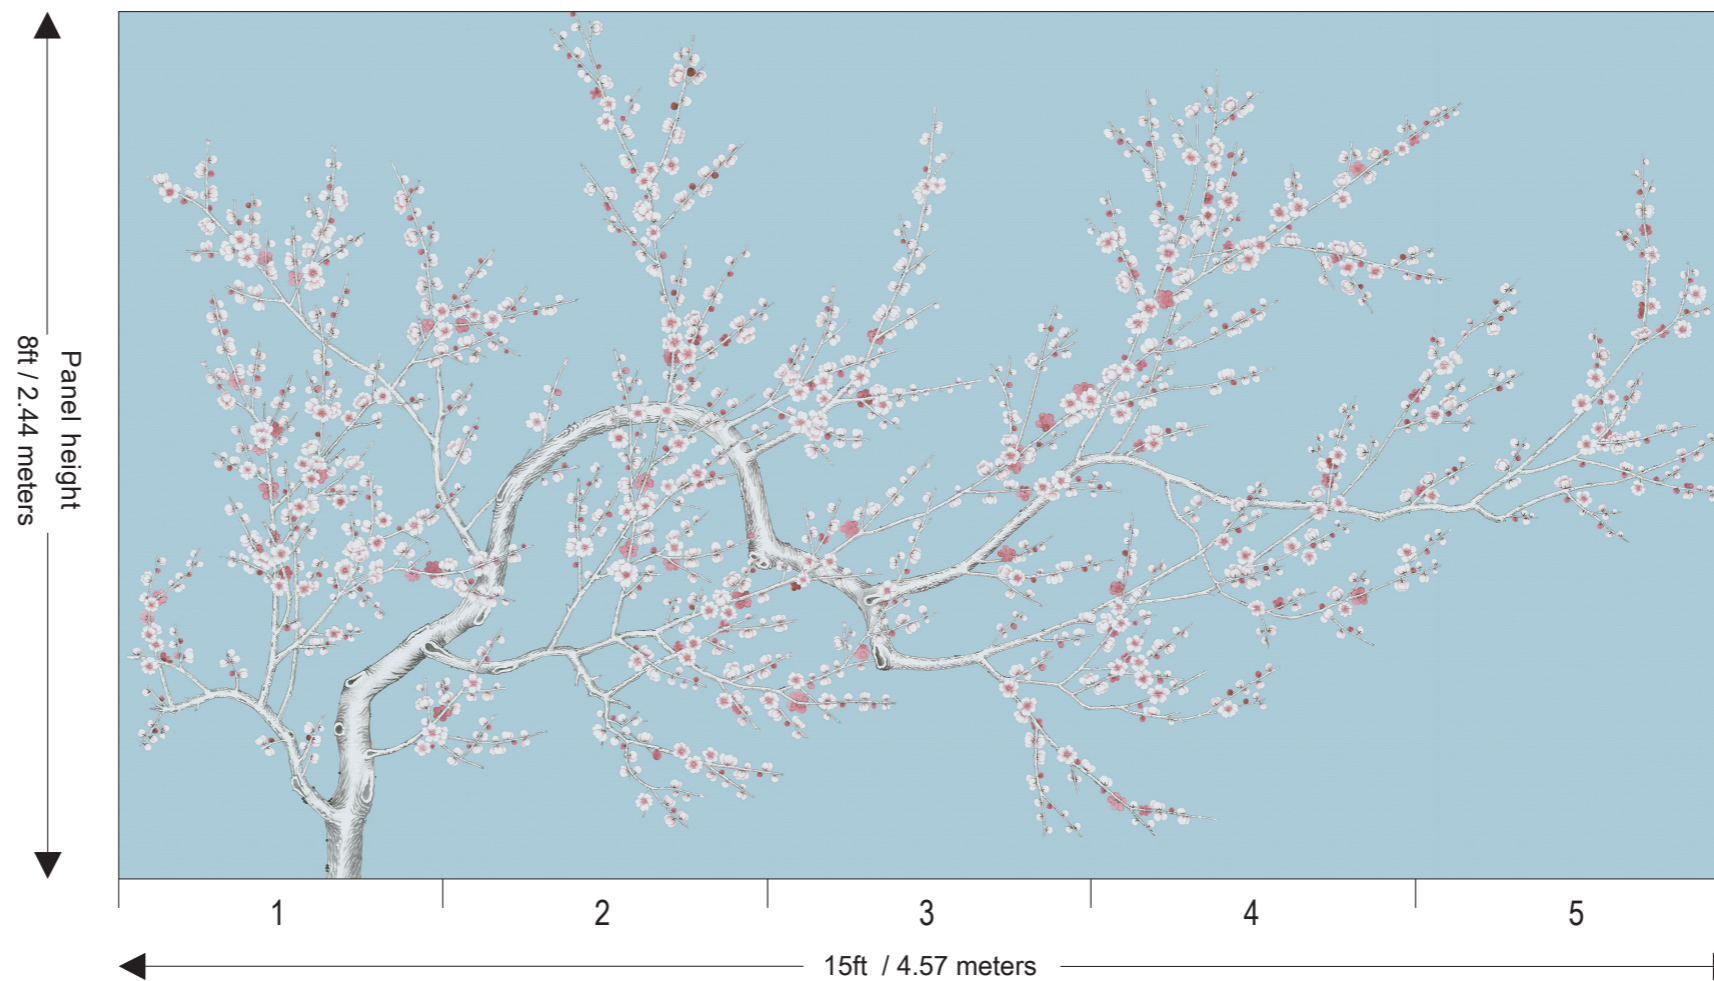

Zen Collection

1. Design Name : Mei Hua
2. Product Code : 260612
3. Material : Grasscloth
4. Colour : Celeste GC-31
5. Width : 36"
6. Vertical Repeat : N/A
7. Horizontal Repeat : The 1st panel of the design can be joined to the last panel.
8. Origin : United Kingdom
9. Minimum Order : 1 Panel
10. Delivery : Please allow 2-3 weeks for delivery
11. Custom Work : Custom fit, re-scale, design, material & colour can be made for an additional charge.
12. Plain Wallpaper : Plain wallpaper available to match background colour

Price for standard wallpaper per panel

1. 3ft wide x 8 ft high : £370.00
2. 3ft wide x 10 ft high : £462.50

Price for plain wallpaper per panel

1. 3ft wide x 8 ft high : £240.00
2. 3ft wide x 10 ft high : £300.00

Addition Charges: (charge is added for each additional option)

1. Custom Fit and Custom Re-scale : £5.00 per ft (3ft wide x 1 ft high)
2. Custom Design Pattern : £5.00 per ft (3ft wide x 1 ft high)
3. Custom Material & Custom Colour : £5.00 per ft (3ft wide x 1 ft high)