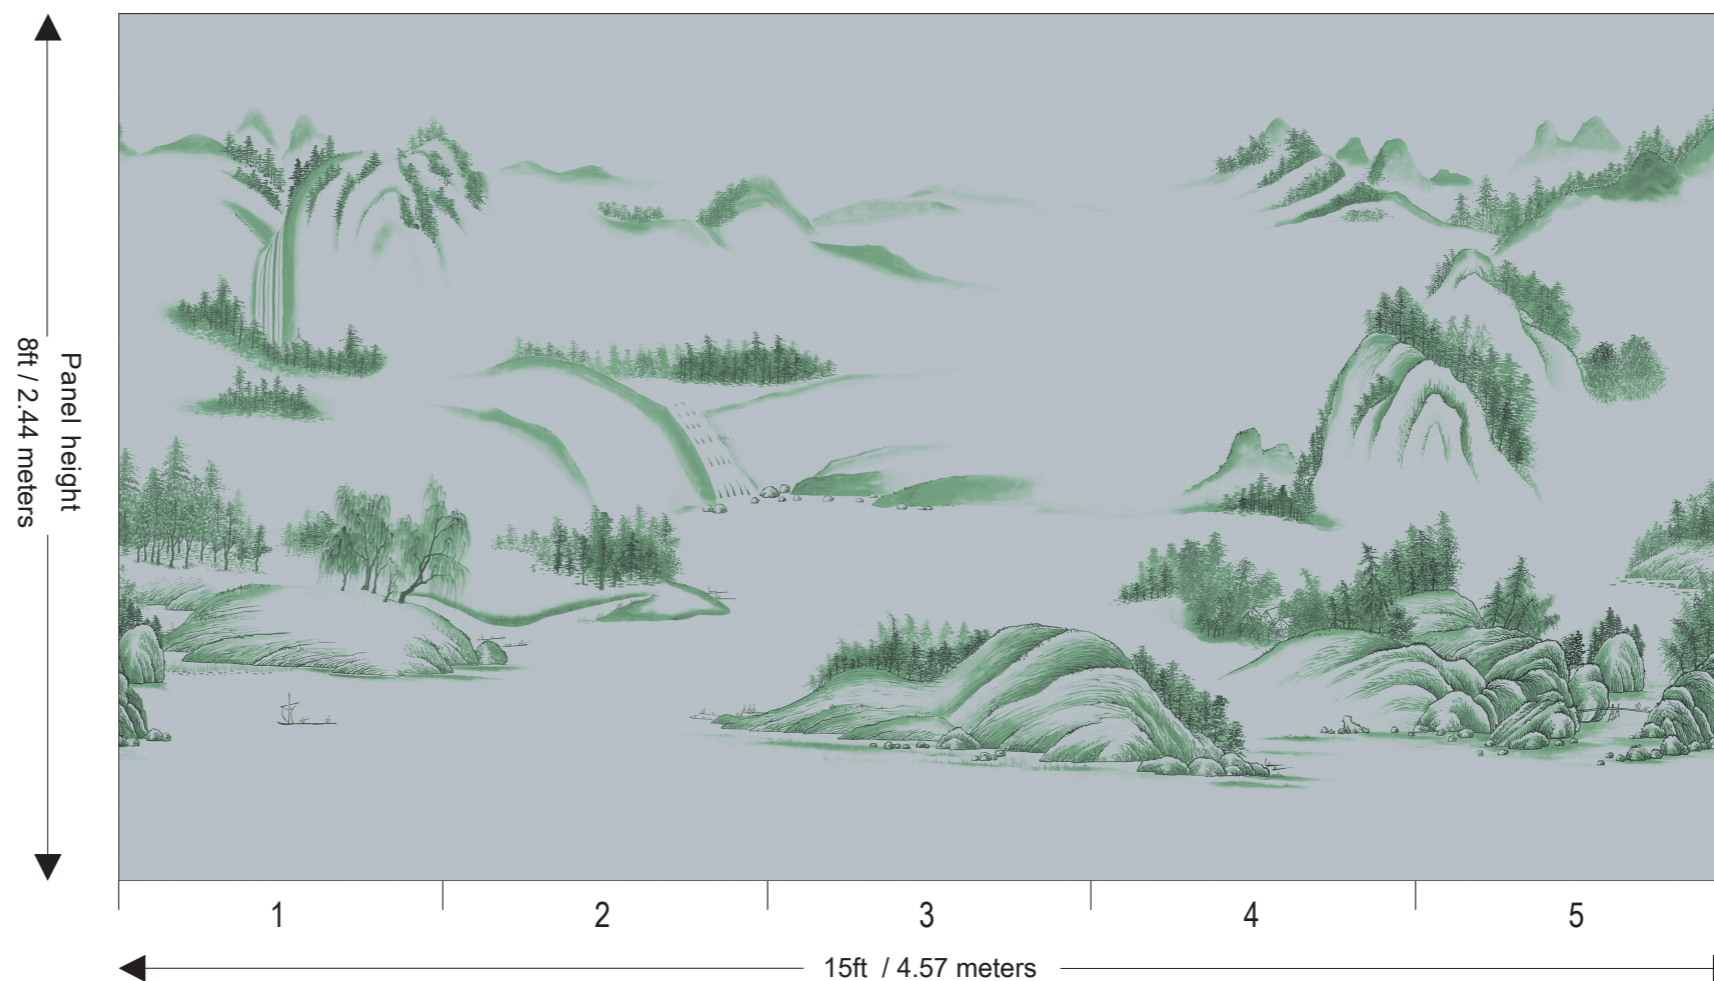

Zen Collection

- Design Name : Landscape
- Product Code : 260915
- Material : Grasscloth
- Colour : Dolphin GC-17
- Width : 36"
- Vertical Repeat : N/A
- Horizontal Repeat : The 1st panel of the design can be joined to the last panel.
- Origin : United Kingdom
- Minimum Order : 1 Panel
- Delivery : Please allow 2-3 weeks for delivery
- Custom Work : Custom fit, re-scale, design, material & colour can be made for an additional charge.
- Plain Wallpaper : Plain wallpaper available to match background colour

Price for standard wallpaper per panel

- 3ft wide x 8 ft high : £370.00
- 3ft wide x 10 ft high : £462.50

Price for plain wallpaper per panel

- 3ft wide x 8 ft high : £240.00
- 3ft wide x 10 ft high : £300.00

Addition Charges: (charge is added for each additional option)

- Custom Fit and Custom Re-scale : 5.00 per ft (3ft wide x 1 ft high)
- Custom Design Pattern : 5.00 per ft (3ft wide x 1 ft high)
- Custom Material & Custom Colour : 5.00 per ft (3ft wide x 1 ft high)