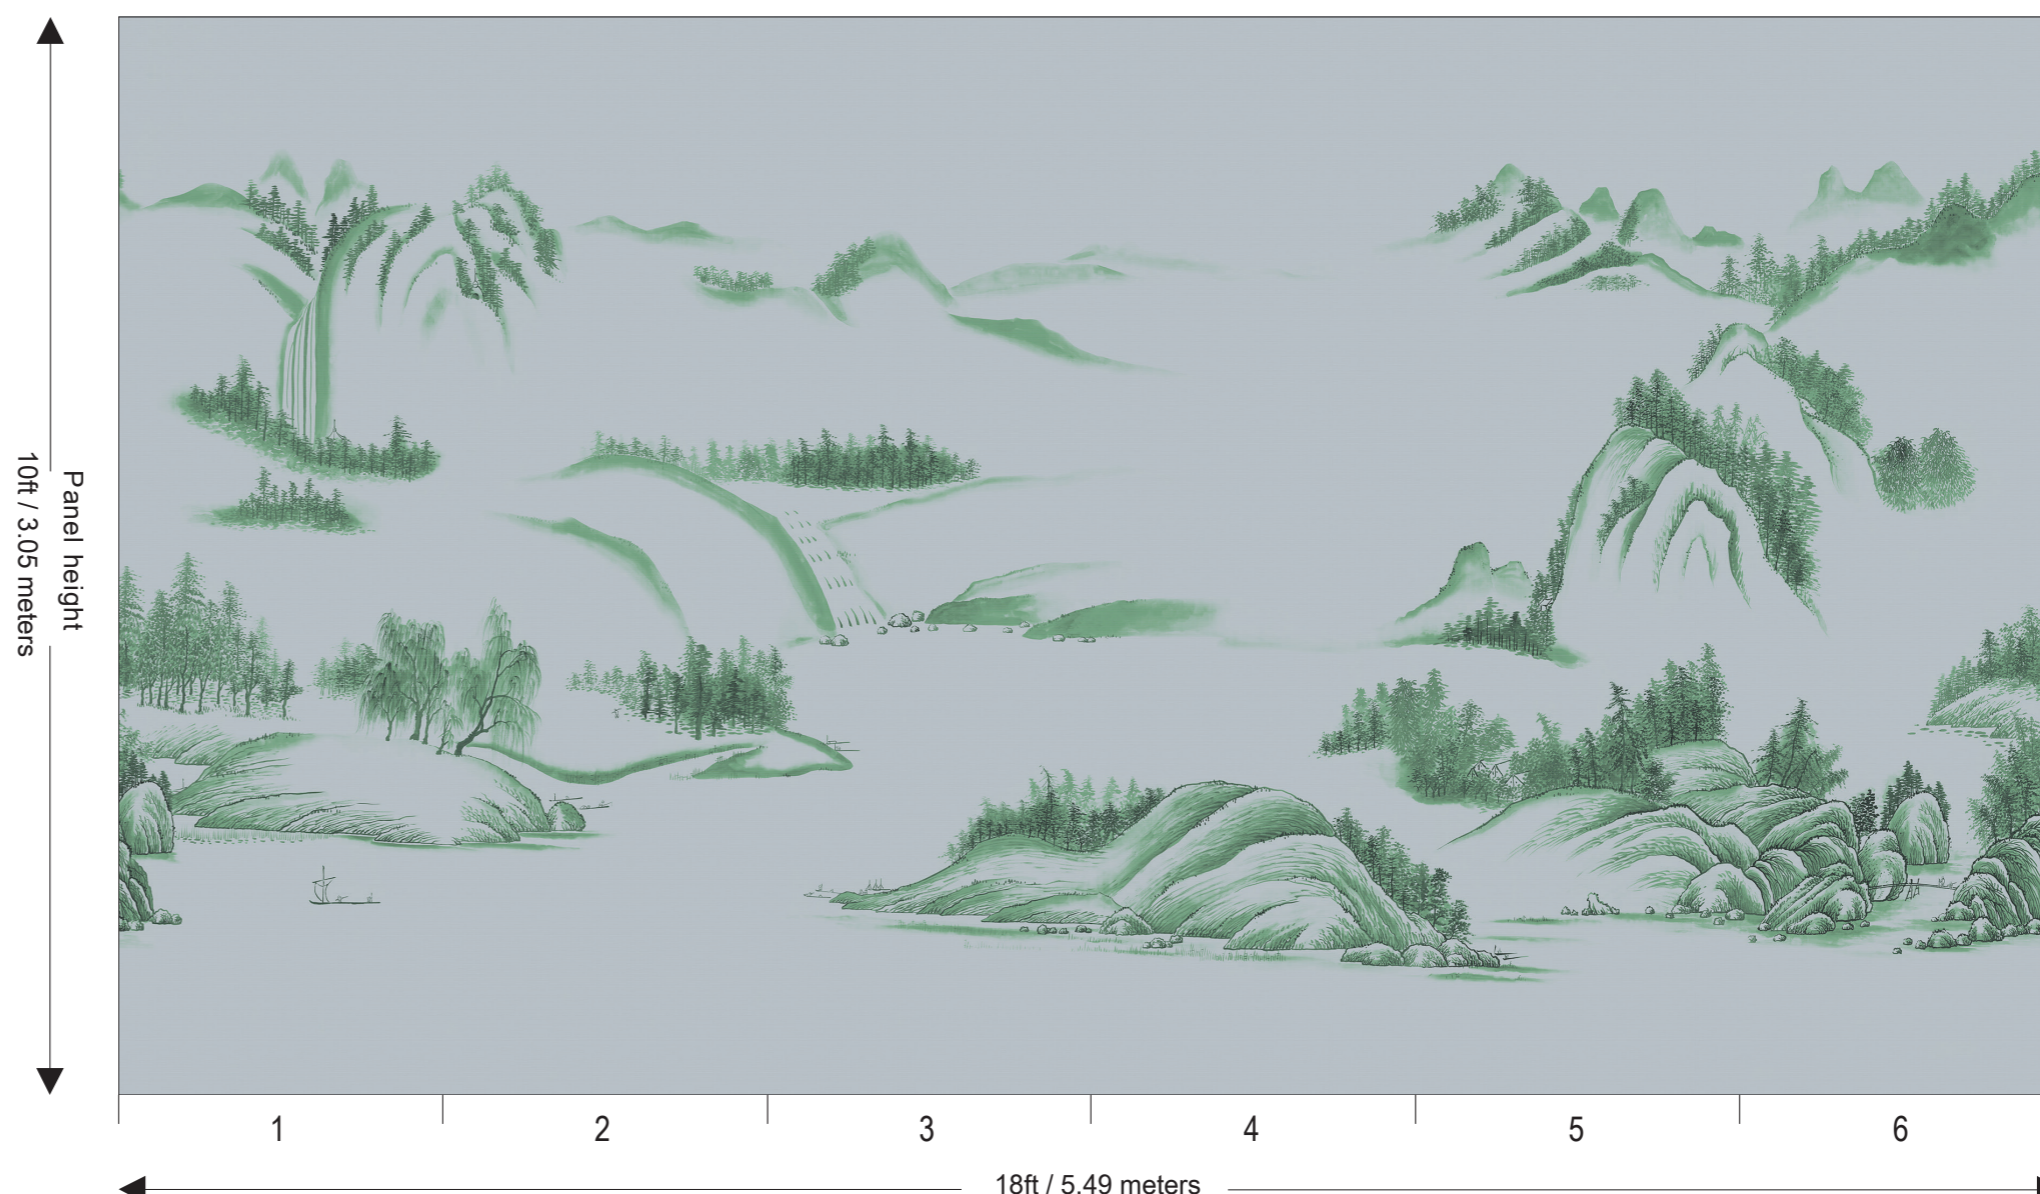

Zen Collection

- Design Name : Landscape
- Product Code : 260915
- Material : Grasscloth
- Colour : Dolphin GC-17
- Width : 36"
- Vertical Repeat : N/A
- Horizontal Repeat : The 1st panel of the design can be joined to the last panel.
- Origin : United Kingdom
- Minimum Order : 1 Panel
- Delivery : Please allow 2-3 weeks for delivery
- Custom Work : Custom fit, re-scale, design, material & colour can be made for an additional charge.
- Plain Wallpaper : Plain wallpaper available to match background colour

Price for standard wallpaper per panel

- 3ft wide x 8 ft high : £370.00
- 3ft wide x 10 ft high : £462.50

Price for plain wallpaper per panel

- 3ft wide x 8 ft high : £240.00
- 3ft wide x 10 ft high : £300.00

Addition Charges: (charge is added for each additional option)

- Custom Fit and Custom Re-scale : 5.00 per ft (3ft wide x 1 ft high)
- Custom Design Pattern : 5.00 per ft (3ft wide x 1 ft high)
- Custom Material & Custom Colour : 5.00 per ft (3ft wide x 1 ft high)