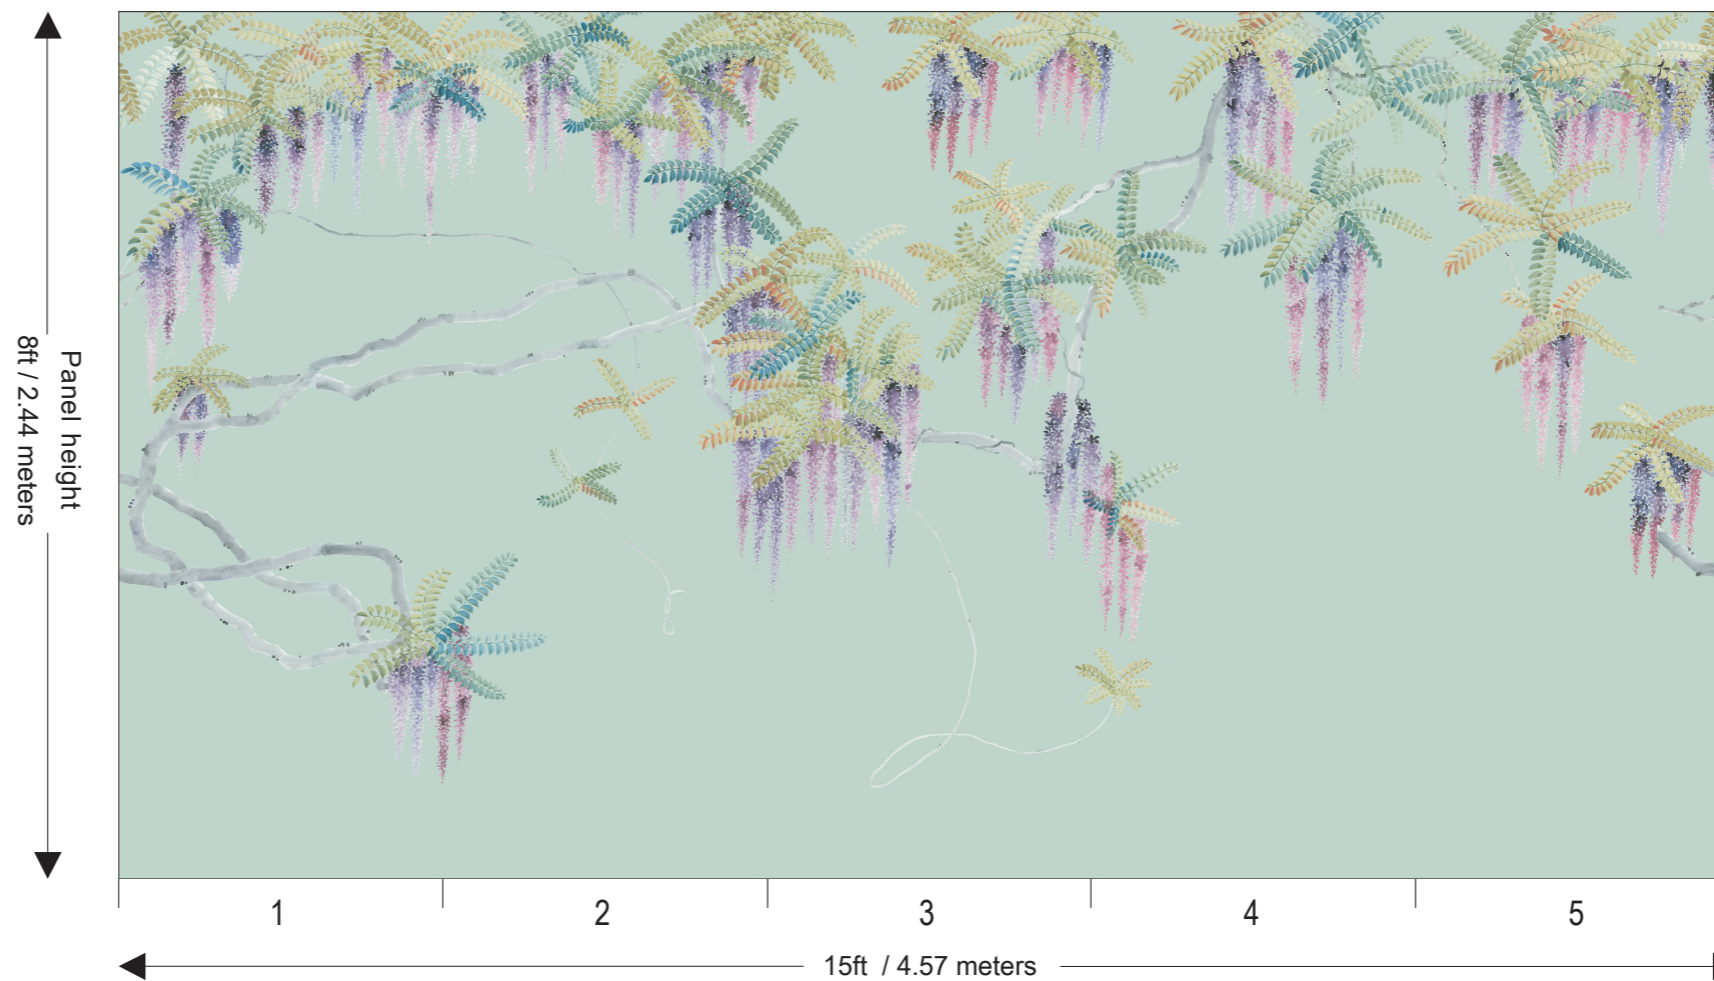

Zen Collection

- Design Name : Canebrake
- Product Code : 260713
- Material : Faux Silk
- Colour : Pastel Green S-21
- Width : 36"
- Vertical Repeat : N/A
- Horizontal Repeat : The 1st panel of the design can be joined to the last panel.
- Origin : United Kingdom
- Minimum Order : 1 Panel
- Delivery : Please allow 2-3 weeks for delivery
- Custom Work : Custom fit, re-scale, design, material & colour can be made for an additional charge.
- Plain Wallpaper : Plain wallpaper available to match background colour

Price for standard wallpaper per panel

- 3ft wide x 8 ft high : £340.00
- 3ft wide x 10 ft high : £425.00

Price for plain wallpaper per panel

- 3ft wide x 8 ft high : £220.00
- 3ft wide x 10 ft high : £275.00

Addition Charges:
(charge is added for each additional option)

- Custom Fit and Custom Re-scale : £5.00 per ft (3ft wide x 1 ft high)
- Custom Design Pattern : £5.00 per ft (3ft wide x 1 ft high)
- Custom Material & Custom Colour : £5.00 per ft (3ft wide x 1 ft high)