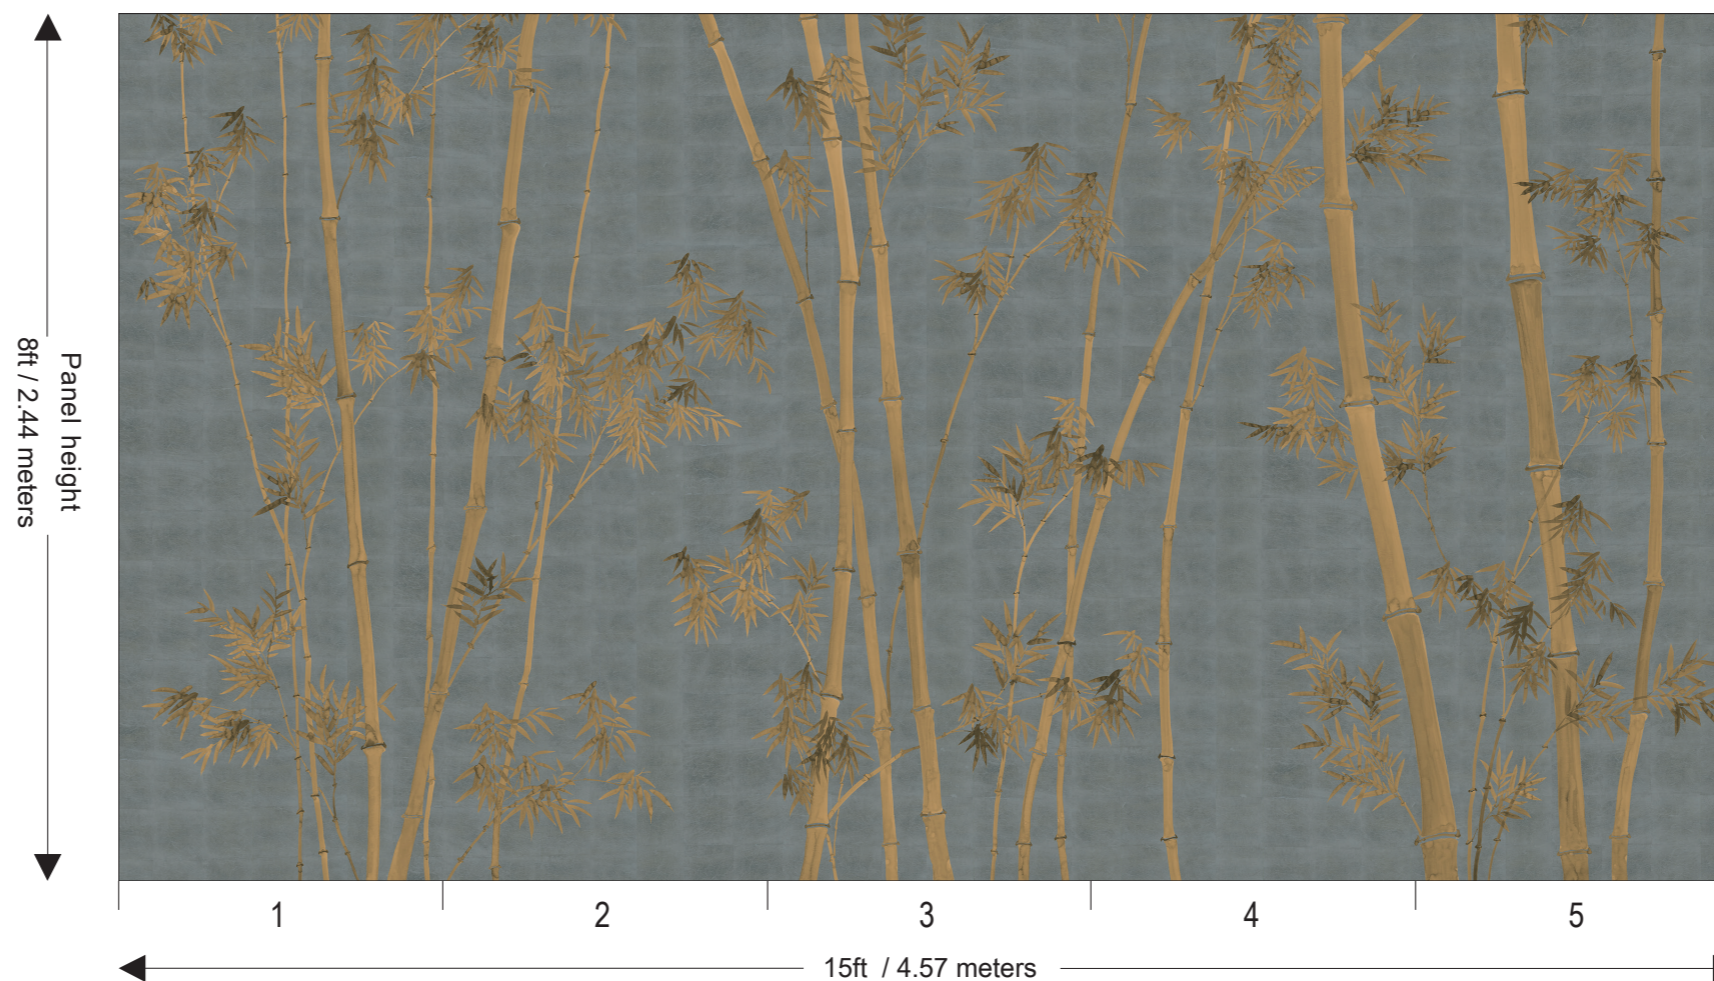

Zen Collection

1. Design Name : Bamboo
2. Product Code : 260113
3. Material : Gilded Metallic Gold
4. Colour : Old gold MG-20
5. Width : 36"
6. Vertical Repeat : N/A
7. Horizontal Repeat : The 1st panel of the design can be joined to the last panel.
8. Origin : United Kingdom
9. Minimum Order : 1 Panel
10. Delivery : Please allow 2-3 weeks for delivery
11. Custom Work : Custom fit, re-scale, design, material & colour can be made for an additional charge.
12. Plain Wallpaper : Plain wallpaper available to match background colour

Price for standard wallpaper per panel

1. 3ft wide x 8 ft high : £400.00
   3ft wide x 10 ft high : £500.00

Price for plain wallpaper per panel

1. 3ft wide x 8 ft high : £260.00
   3ft wide x 10 ft high : £325.00

Addition Charges: (charge is added for each additional option)

1. Custom Fit and Custom Re-scale : £5.00 per ft (3ft wide x 1 ft high)
   Custom Design Pattern : £5.00 per ft (3ft wide x 1 ft high)
   Custom Material & Custom Colour : £5.00 per ft (3ft wide x 1 ft high)