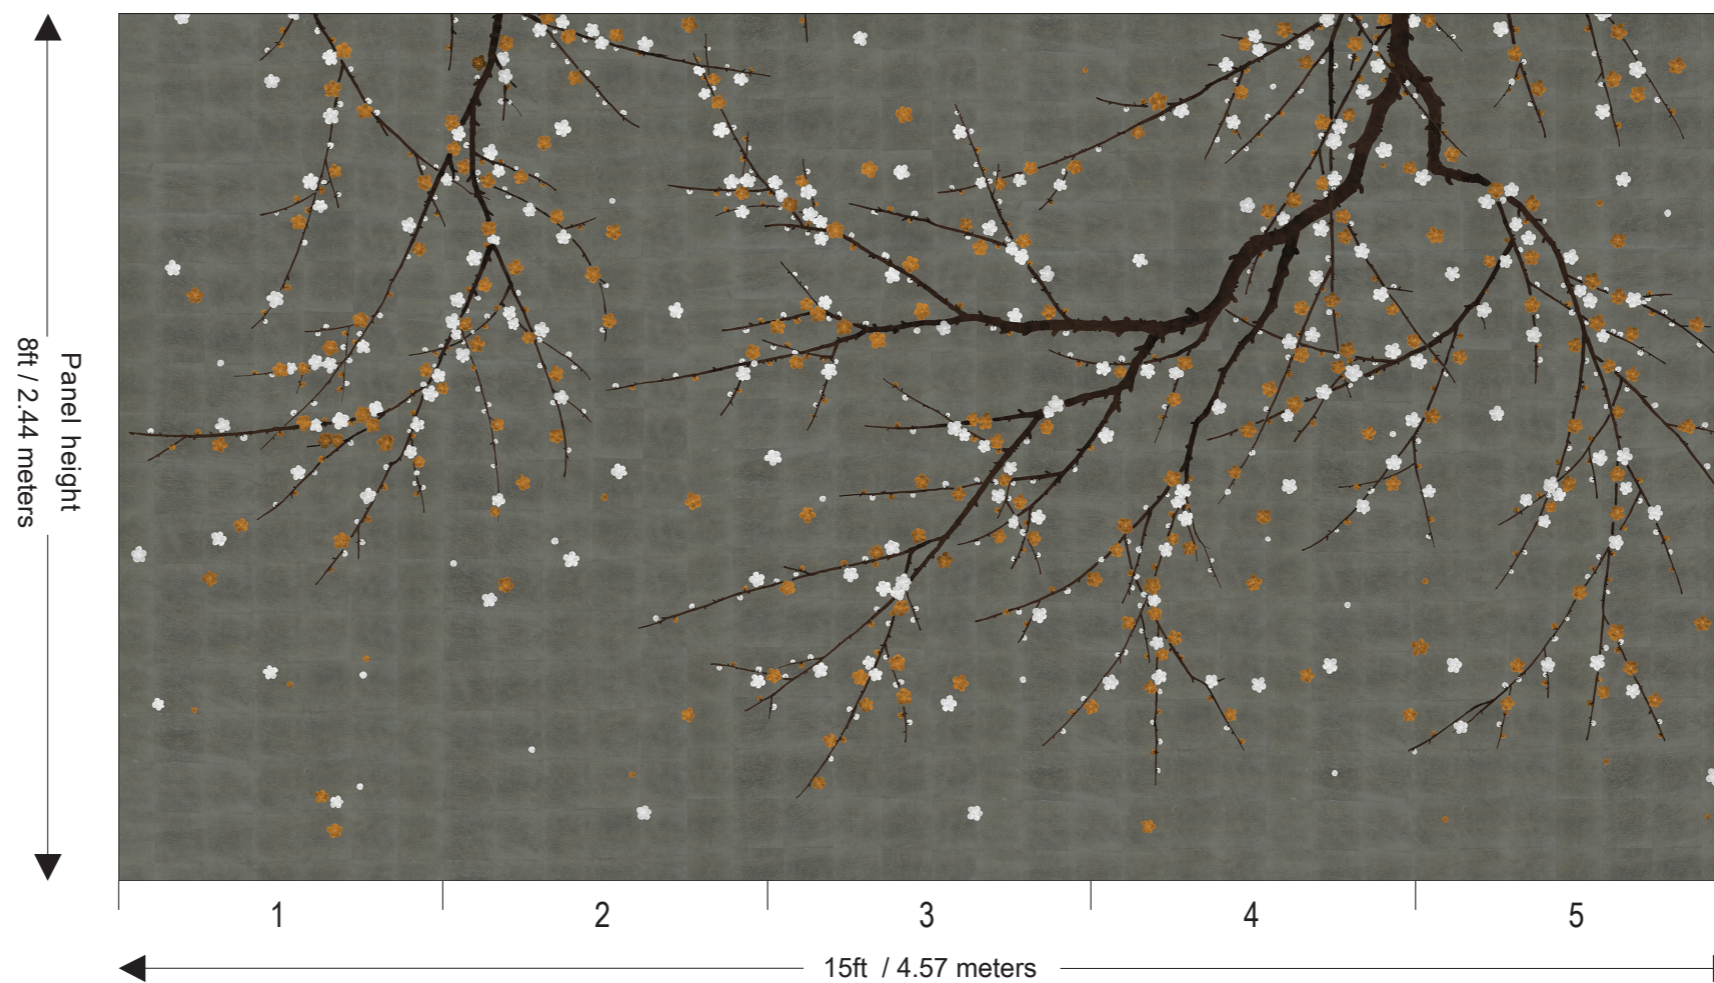

Zen Collection

Design Name	: Plum
Product Code	: 260813
Material	: Gilded Metallic Gold
Colour	: Old Gold MG-20
Width	: 36"
Vertical Repeat	: N/A
Horizontal Repeat	: The 1st panel of the design can be joined to the last panel.
Origin	: United Kingdom
Minimum Order	: 1 Panel
Delivery	: Please allow 2-3 weeks for delivery
Custom Work	: Custom fit, re-scale, design, material & colour can be made for an additional charge.
Plain Wallpaper	: Plain wallpaper available to match background colour

Price for standard wallpaper per panel

3ft wide x 8 ft high	: £400.00
3ft wide x 10 ft high	: £500.00

Price for plain wallpaper per panel

3ft wide x 8 ft high	: £260.00
3ft wide x 10 ft high	: £325.00

Addition Charges:
(charge is added for each additional option)

Custom Fit and Custom Re-scale	: £5.00 per ft (3ft wide x 1 ft high)
Custom Design Pattern	: £5.00 per ft (3ft wide x 1 ft high)
Custom Material & Custom Colour	: £5.00 per ft (3ft wide x 1 ft high)