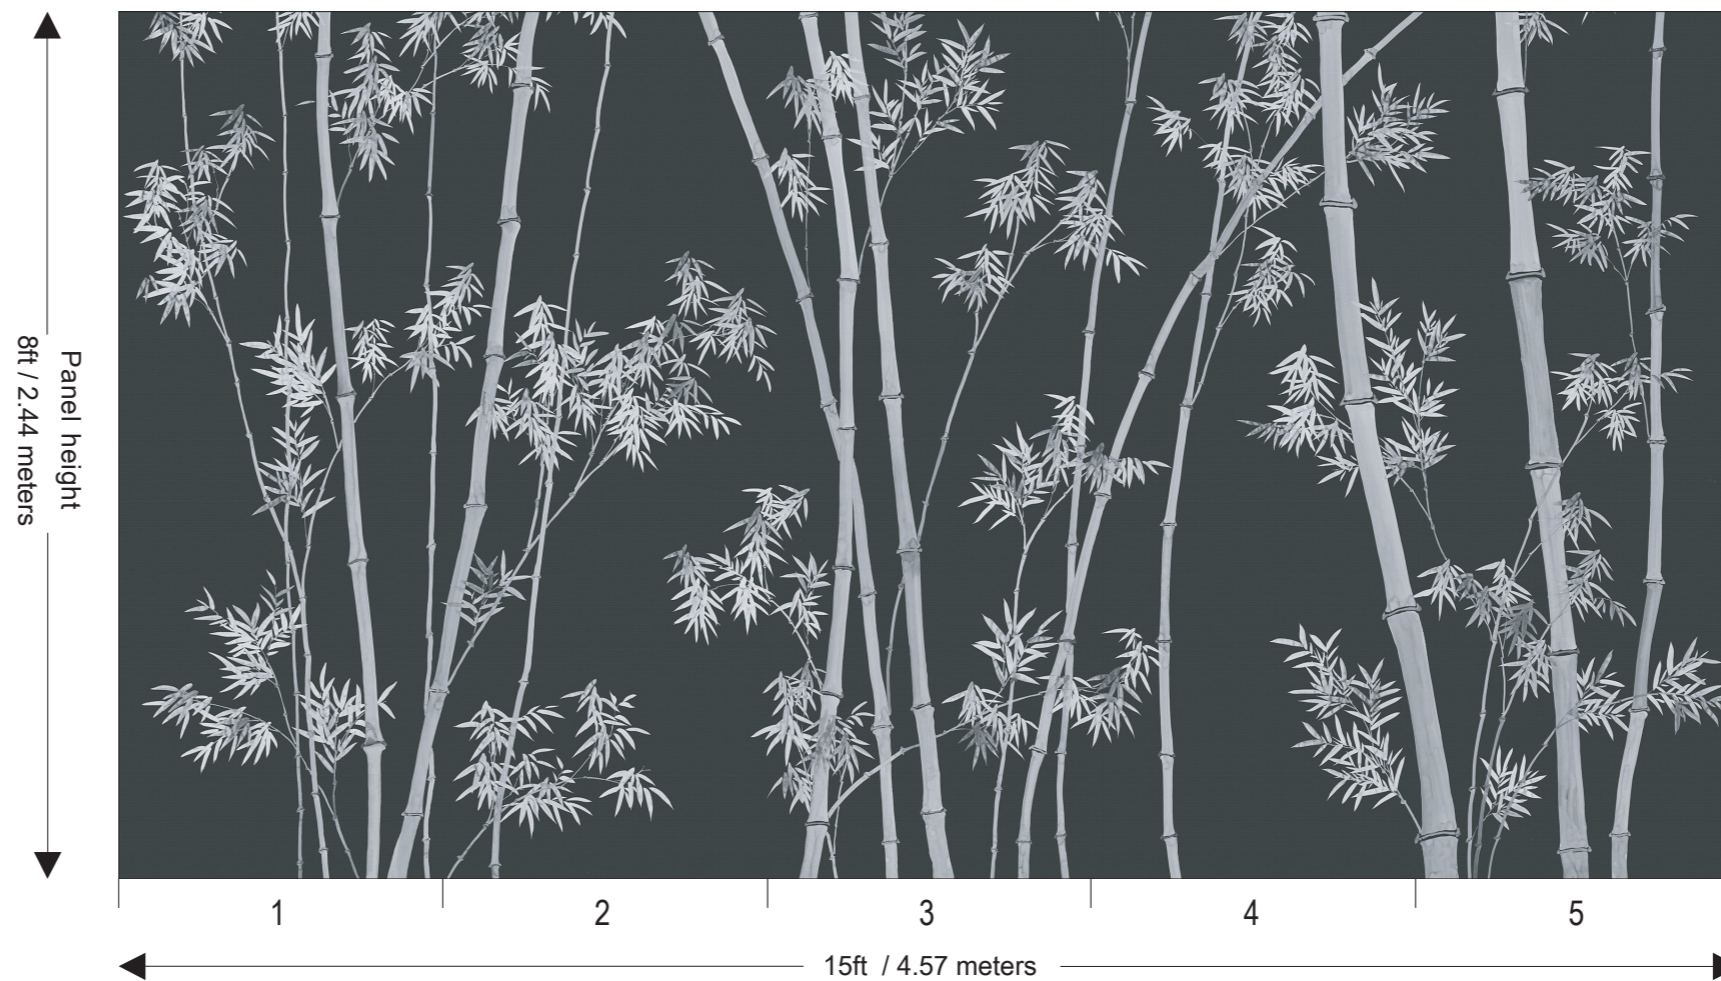

Zen Collection

- Design Name : Bamboo
- Product Code : 260115
- Material : Grasscloth
- Colour : Raven GC-21
- Width : 36"
- Vertical Repeat : N/A
- Horizontal Repeat : The 1st panel of the design can be joined to the last panel.
- Origin : United Kingdom
- Minimum Order : 1 Panel
- Delivery : Please allow 2-3 weeks for delivery
- Custom Work : Custom fit, re-scale, design, material & colour can be made for an additional charge.
- Plain Wallpaper : Plain wallpaper available to match background colour

Price for standard wallpaper per panel

- 3ft wide x 8 ft high : £370.00
- 3ft wide x 10 ft high : £462.50

Price for plain wallpaper per panel

- 3ft wide x 8 ft high : £240.00
- 3ft wide x 10 ft high : £300.00

Addition Charges: (charge is added for each additional option)

- Custom Fit and Custom Re-scale : £5.00 per ft (3ft wide x 1 ft high)
- Custom Design Pattern : £5.00 per ft (3ft wide x 1 ft high)
- Custom Material & Custom Colour : £5.00 per ft (3ft wide x 1 ft high)