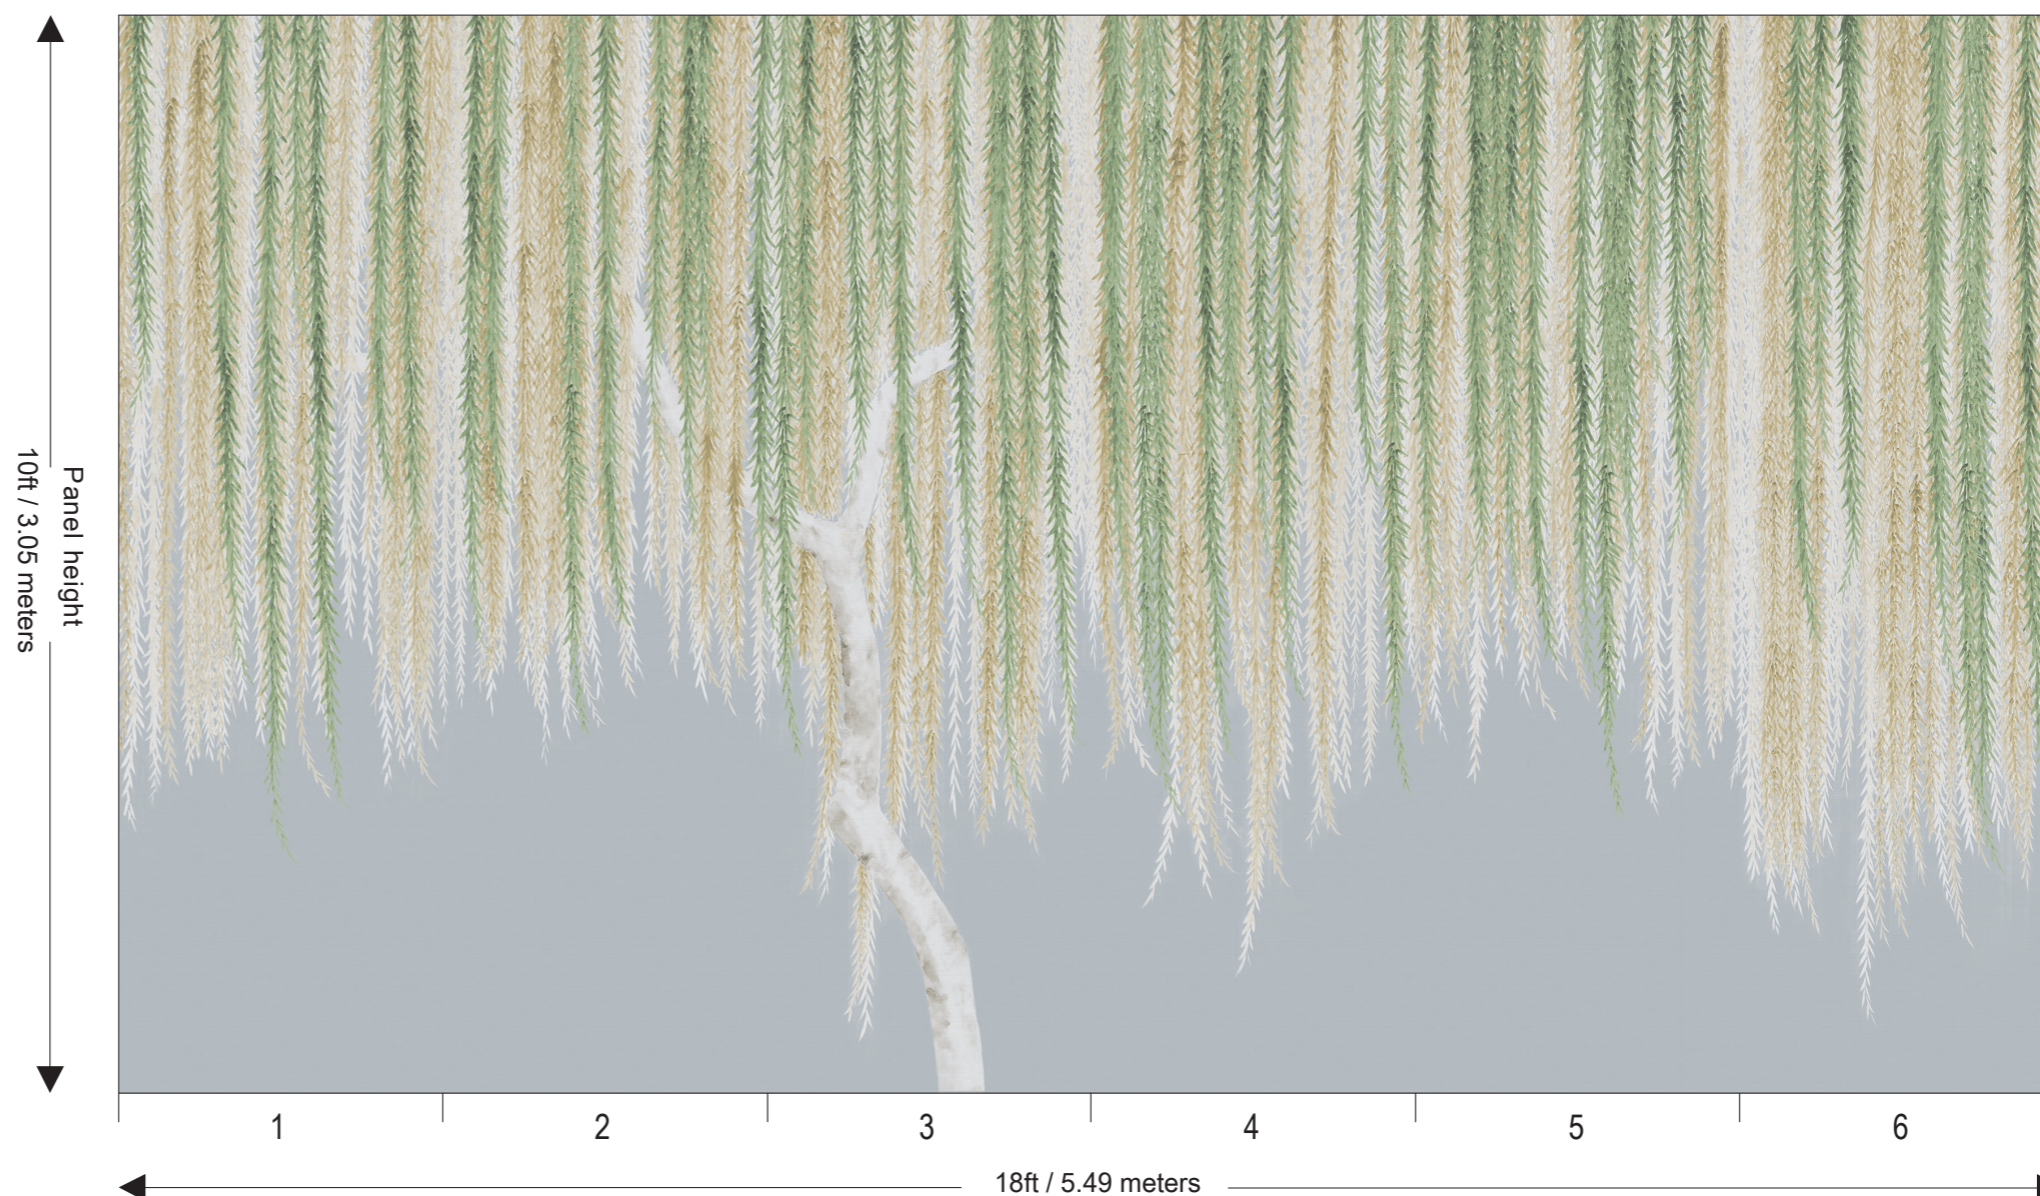

Zen Collection

- Design Name : Willow
- Product Code : 260515
- Material : Grasscloth
- Colour : Dolphin GC-17
- Width : 36"
- Vertical Repeat : N/A
- Horizontal Repeat : The 1st panel of the design can be joined to the last panel.
- Origin : United Kingdom
- Minimum Order : 1 Panel
- Delivery : Please allow 2-3 weeks for delivery
- Custom Work : Custom fit, re-scale, design, material & colour can be made for an additional charge.
- Plain Wallpaper : Plain wallpaper available to match background colour

Price for standard wallpaper per panel

- 3ft wide x 8 ft high : £370.00
- 3ft wide x 10 ft high : £462.50

Price for plain wallpaper per panel

- 3ft wide x 8 ft high : £240.00
- 3ft wide x 10 ft high : £300.00

Addition Charges: (charge is added for each additional option)

- Custom Fit and Custom Re-scale : £5.00 per ft (3ft wide x 1 ft high)
- Custom Design Pattern : £5.00 per ft (3ft wide x 1 ft high)
- Custom Material & Custom Colour : £5.00 per ft (3ft wide x 1 ft high)