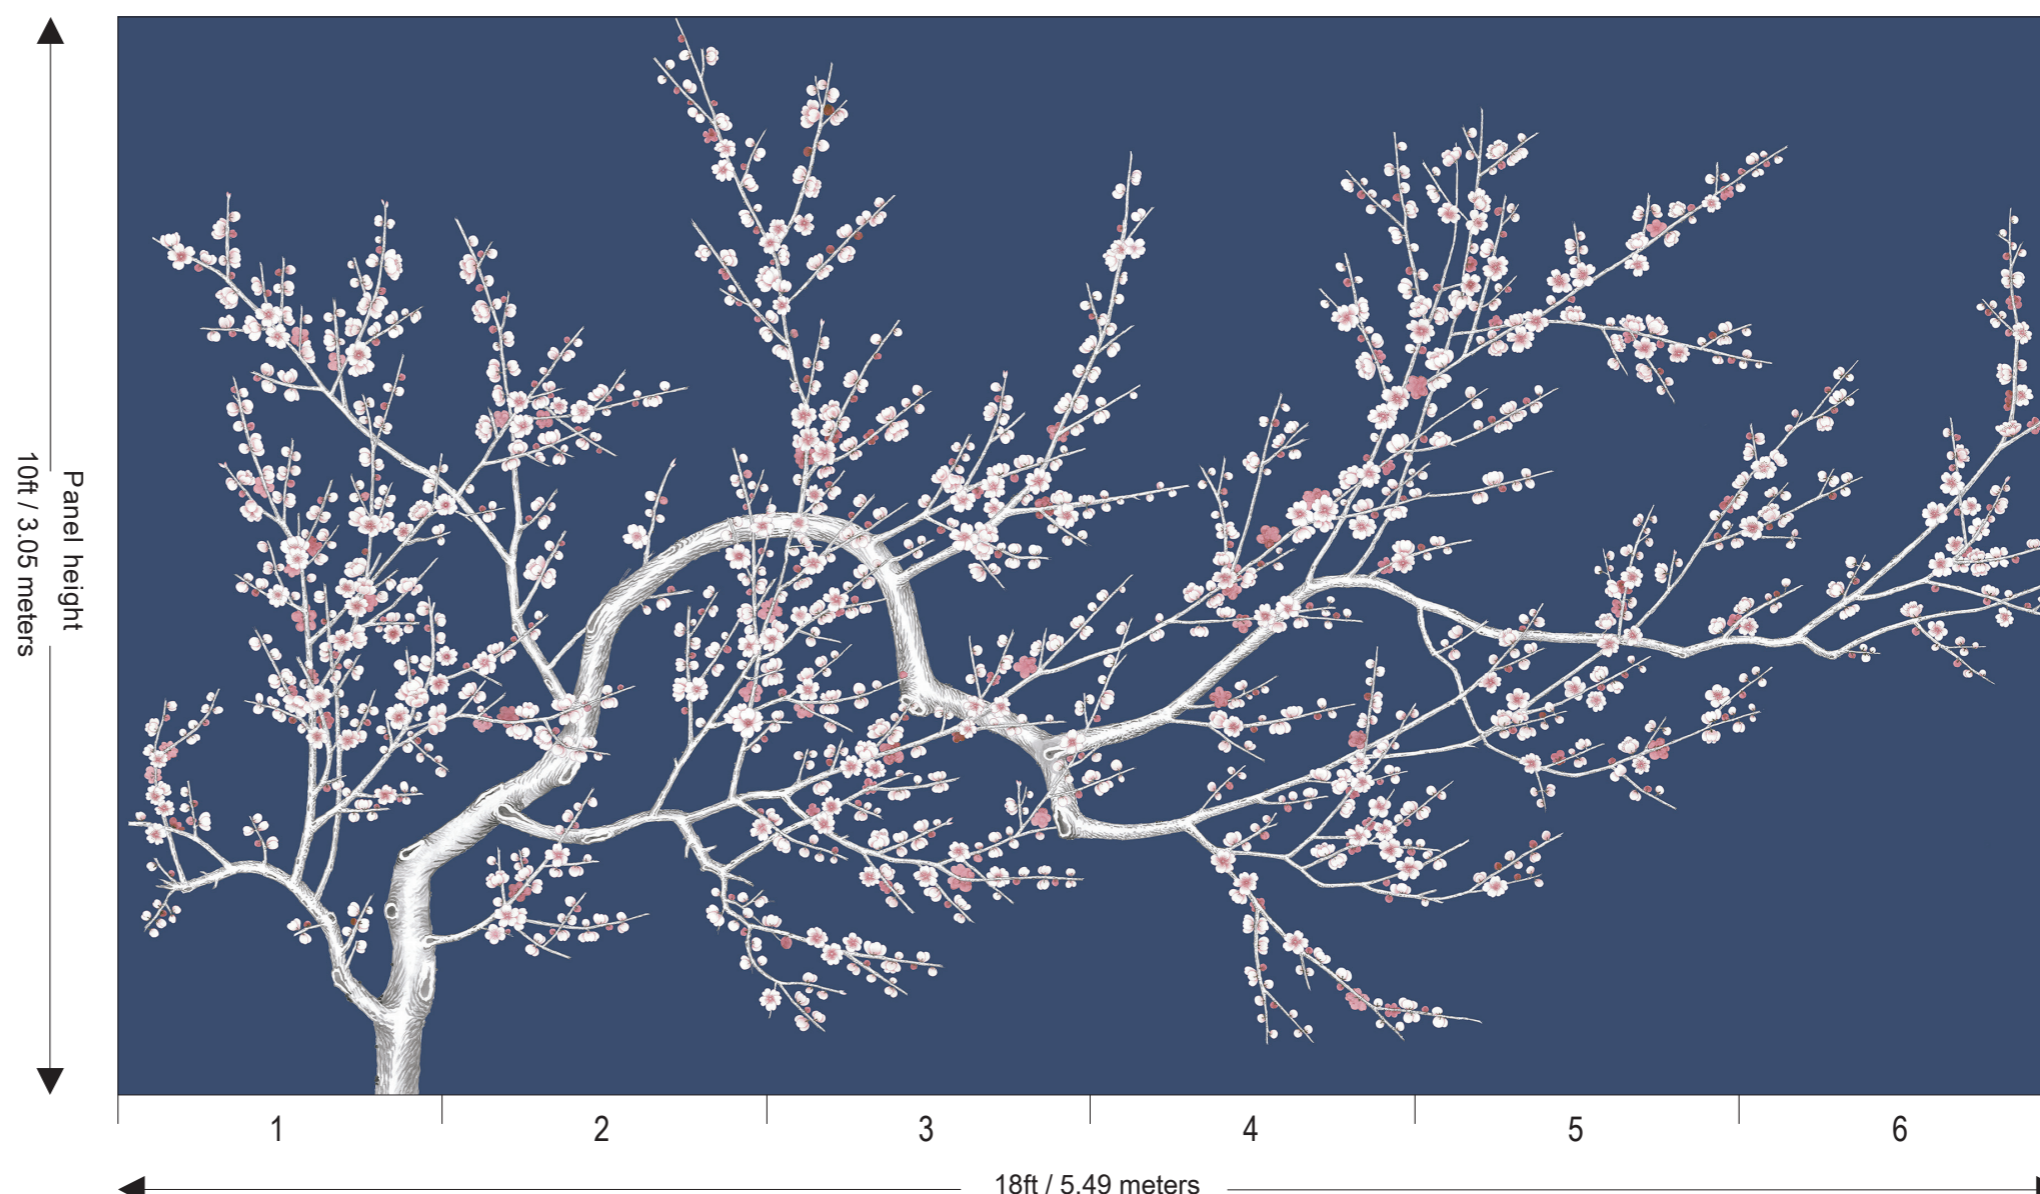

Zen Collection

1. Design Name : Mei Hua
2. Product Code : 260615
3. Material : Faux Silk
4. Colour : Indigo S-33
5. Width : 36"
6. Vertical Repeat : N/A
7. Horizontal Repeat : The 1st panel of the design can be joined to the last panel.
8. Origin : United Kingdom
9. Minimum Order : 1 Panel
10. Delivery : Please allow 2-3 weeks for delivery
11. Custom Work : Custom fit, re-scale, design, material & colour can be made for an additional charge.
12. Plain Wallpaper : Plain wallpaper available to match background colour

Price for standard wallpaper per panel

1. 3ft wide x 8 ft high : £340.00
2. 3ft wide x 10 ft high : £425.00

Price for plain wallpaper per panel

1. 3ft wide x 8 ft high : £220.00
2. 3ft wide x 10 ft high : £275.00

Addition Charges: (charge is added for each additional option)

1. Custom Fit and Custom Re-scale : £5.00 per ft (3ft wide x 1 ft high)
2. Custom Design Pattern : £5.00 per ft (3ft wide x 1 ft high)
3. Custom Material & Custom Colour : £5.00 per ft (3ft wide x 1 ft high)