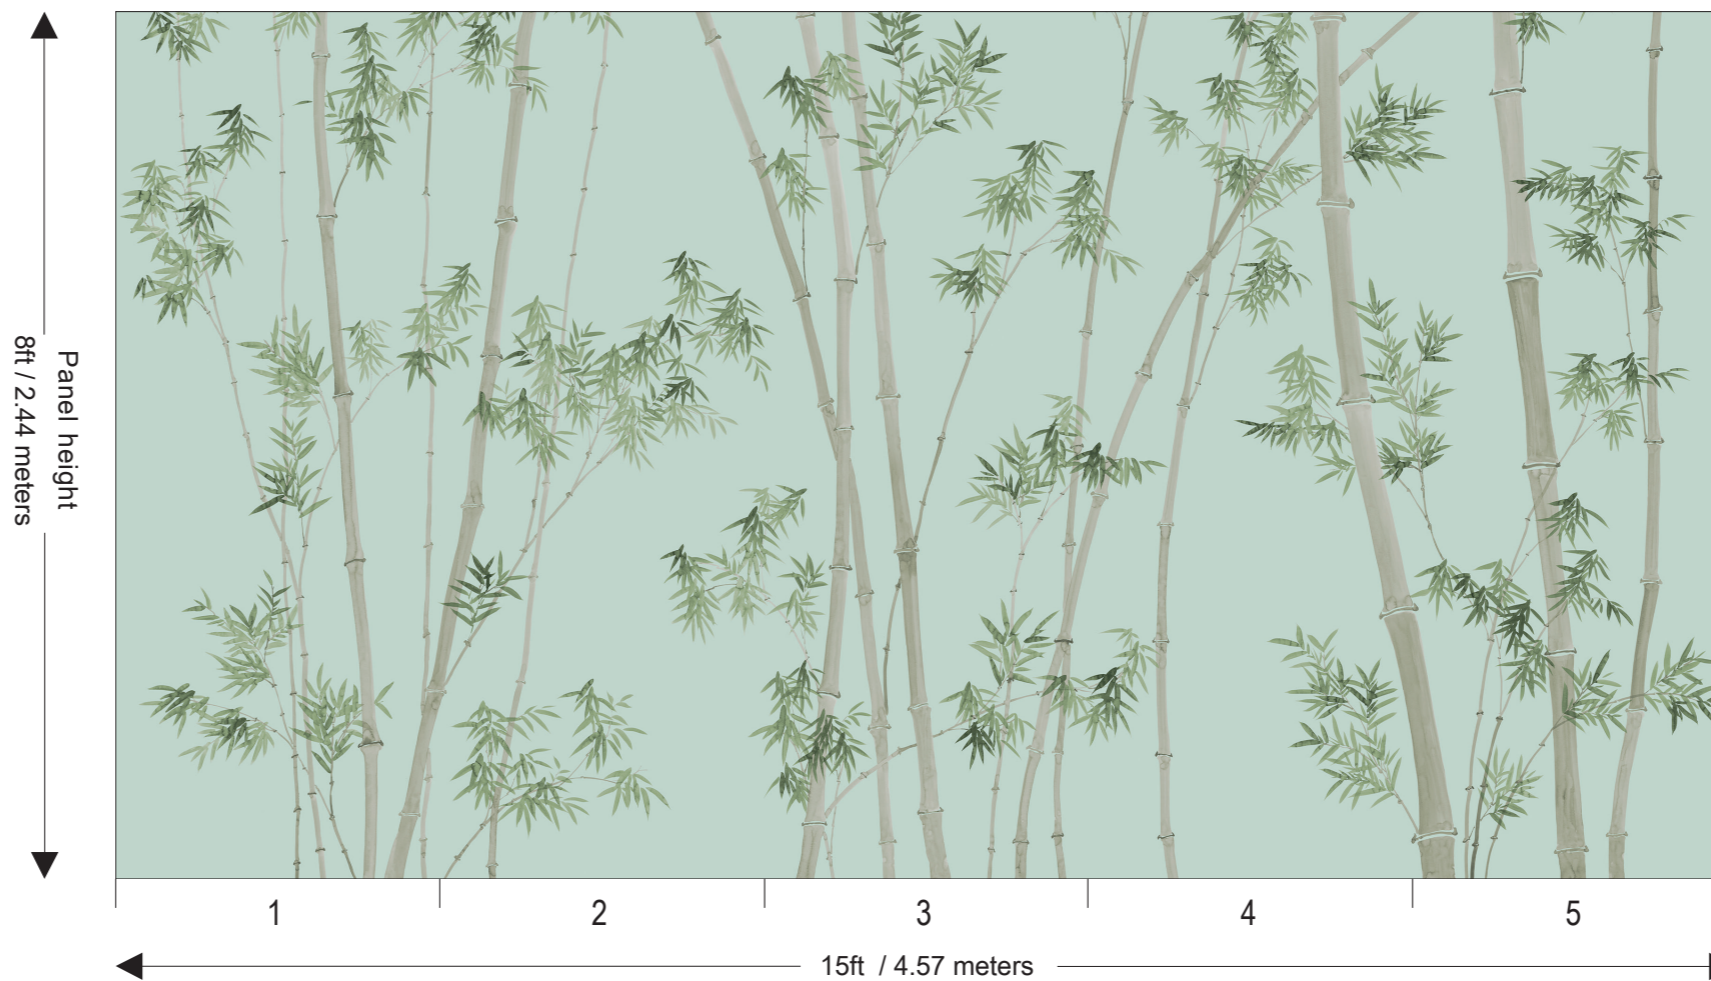

Zen Collection

- Design Name : Bamboo
- Product Code : 260112
- Material : Paper
- Colour : Eau de nil P-23
- Width : 36"
- Vertical Repeat : N/A
- Horizontal Repeat : The 1st panel of the design can be joined to the last panel.
- Origin : United Kingdom
- Minimum Order : 1 Panel
- Delivery : Please allow 2-3 weeks for delivery
- Custom Work : Custom fit, re-scale, design, material & colour can be made for an additional charge.
- Plain Wallpaper : Plain wallpaper available to match background colour

Price for standard wallpaper per panel

- 3ft wide x 8 ft high : £260.00
- 3ft wide x 10 ft high : £325.00

Price for plain wallpaper per panel

- 3ft wide x 8 ft high : £160.00
- 3ft wide x 10 ft high : £200.00

Addition Charges: (charge is added for each additional option)

- Custom Fit and Custom Re-scale : £5.00 per ft (3ft wide x 1 ft high)
- Custom Design Pattern : £5.00 per ft (3ft wide x 1 ft high)
- Custom Material & Custom Colour : £5.00 per ft (3ft wide x 1 ft high)