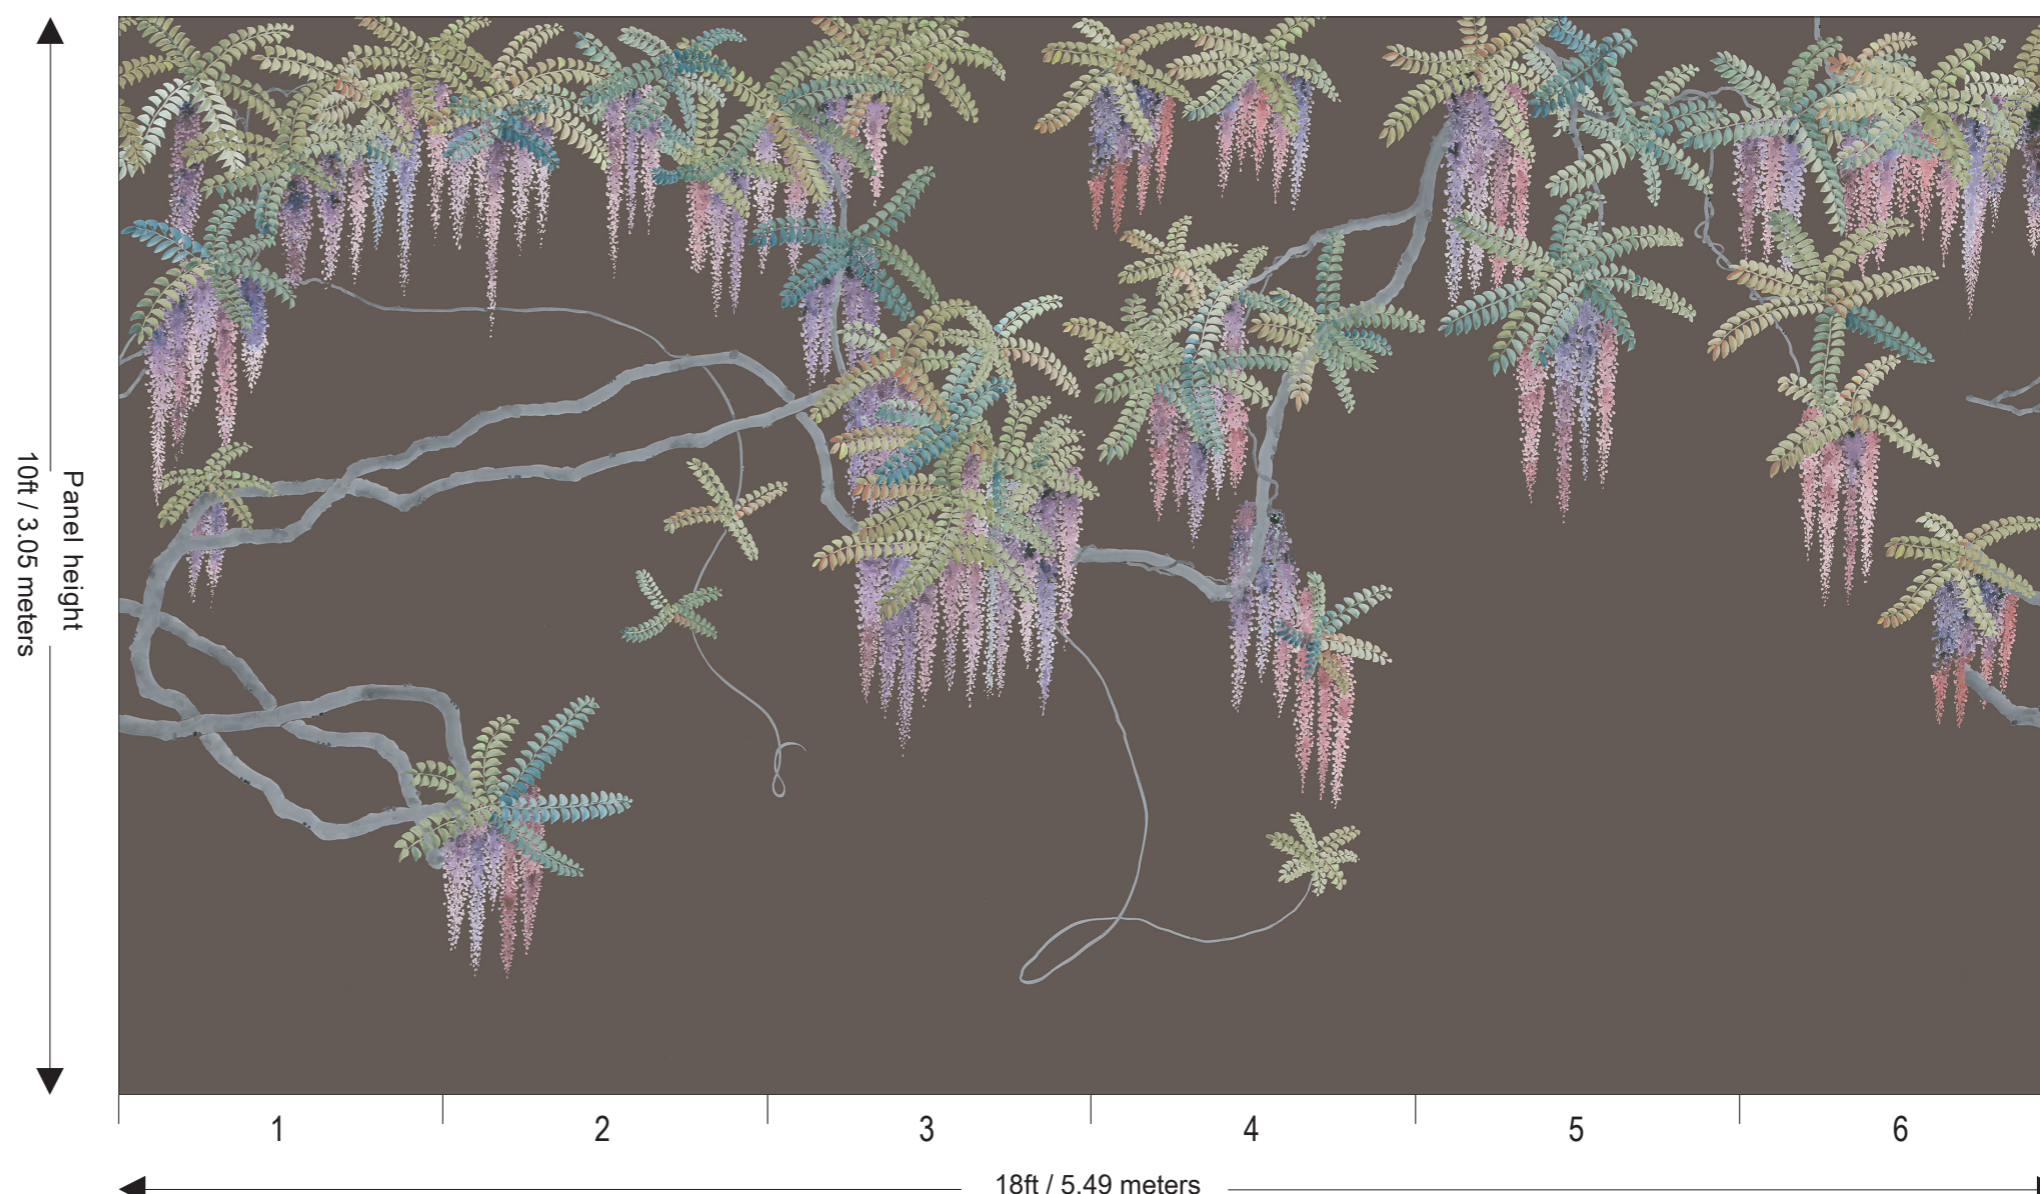

Zen Collection

- Design Name : Canebrake
- Product Code : 260714
- Material : Paper
- Colour : Grape P-11
- Width : 36"
- Vertical Repeat : N/A
- Horizontal Repeat : The 1st panel of the design can be joined to the last panel.
- Origin : United Kingdom
- Minimum Order : 1 Panel
- Delivery : Please allow 2-3 weeks for delivery
- Custom Work : Custom fit, re-scale, design, material & colour can be made for an additional charge.
- Plain Wallpaper : Plain wallpaper available to match background colour

Price for standard wallpaper per panel

- 3ft wide x 8 ft high : £260.00
- 3ft wide x 10 ft high : £325.00

Price for plain wallpaper per panel

- 3ft wide x 8 ft high : £160.00
- 3ft wide x 10 ft high : £200.00

Addition Charges: (charge is added for each additional option)

- Custom Fit and Custom Re-scale : £5.00 per ft (3ft wide x 1 ft high)
- Custom Design Pattern : £5.00 per ft (3ft wide x 1 ft high)
- Custom Material & Custom Colour : £5.00 per ft (3ft wide x 1 ft high)