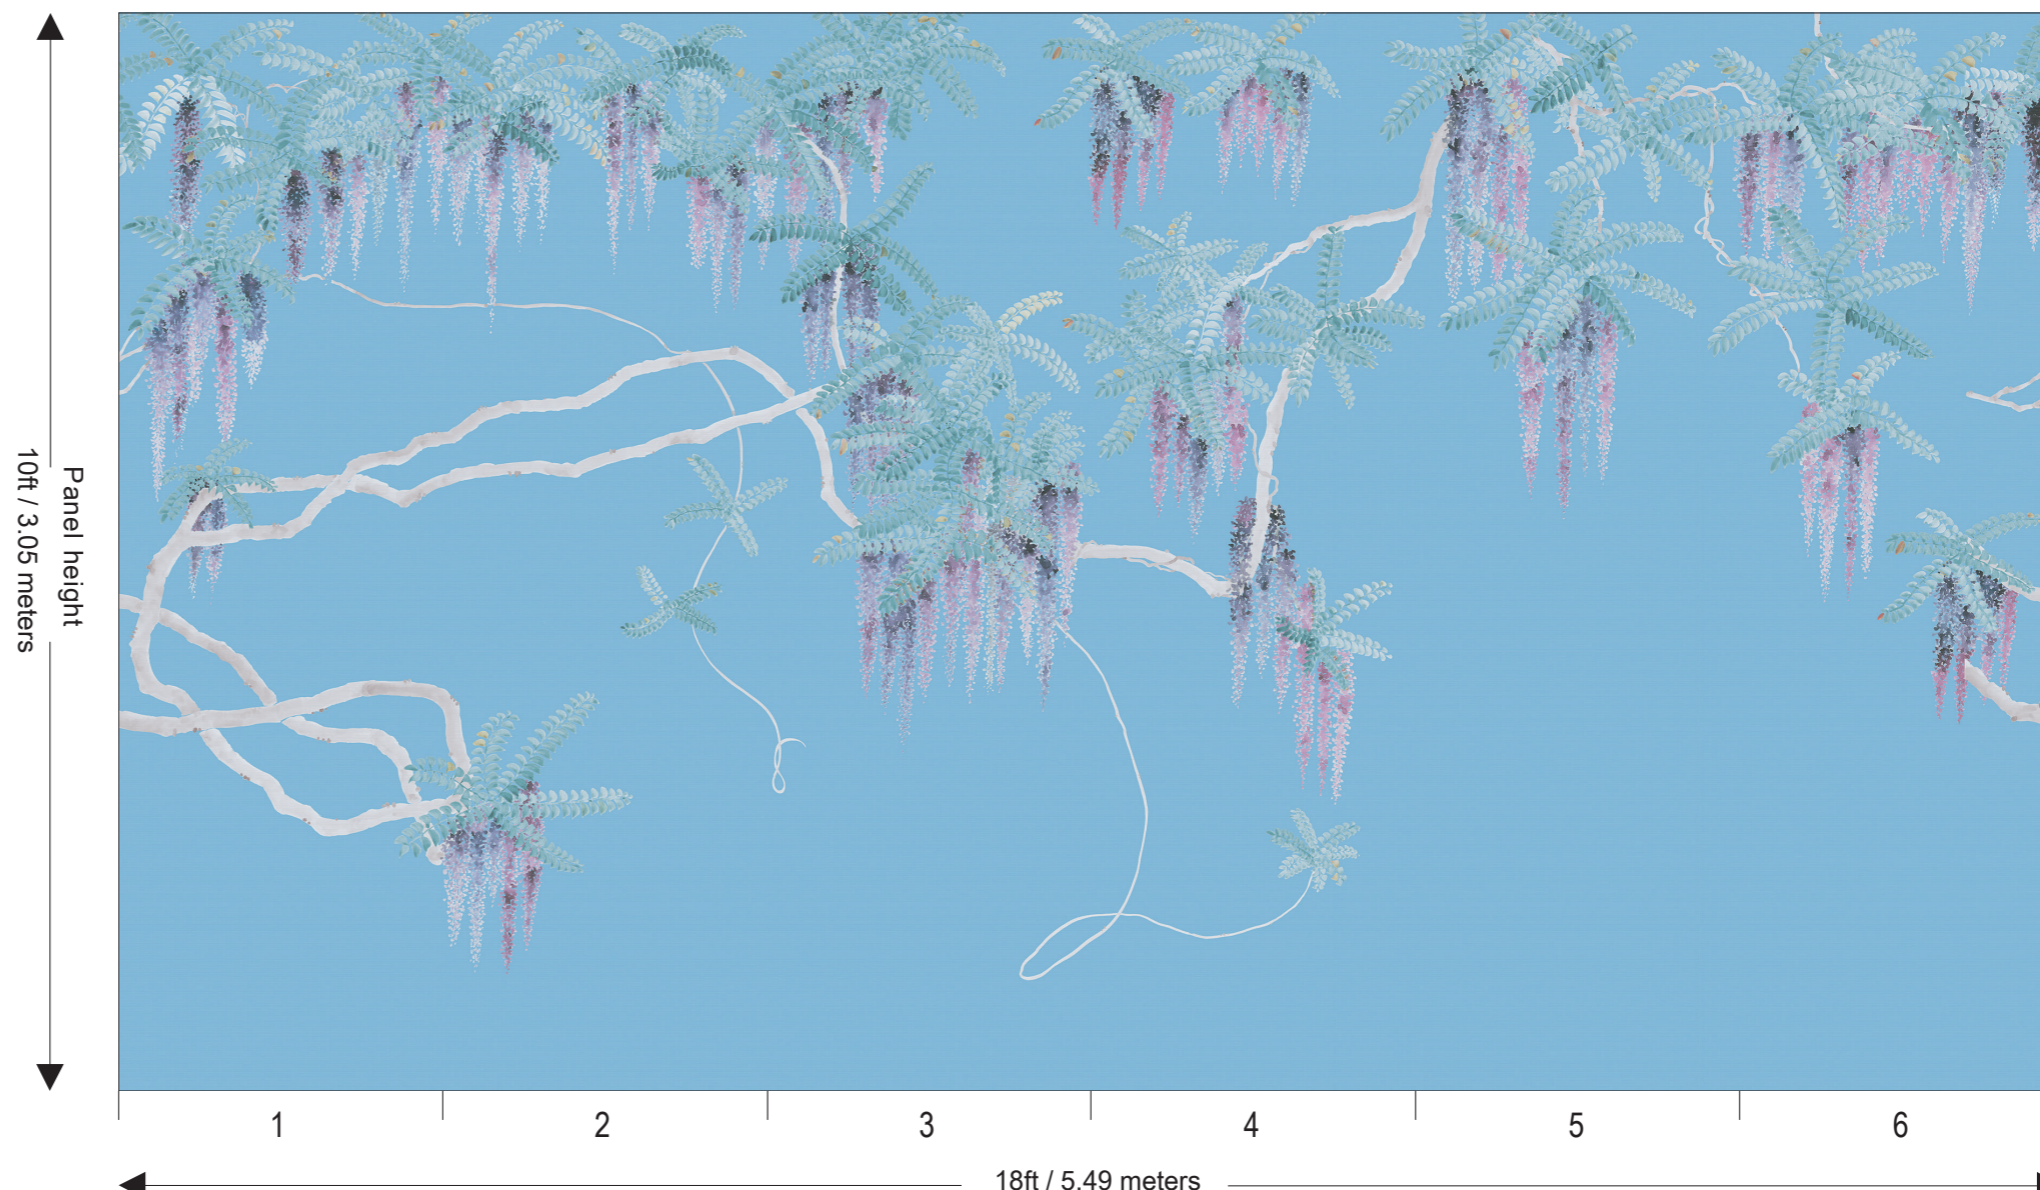

Zen Collection

1. Design Name : Canebrake
   Product Code : 260716
   Material : Grasscloth
   Colour : Aegean GC-32
   Width : 36"
   Vertical Repeat : N/A
   Horizontal Repeat : The 1st panel of the design can be joined to the last panel.
   Origin : United Kingdom
   Minimum Order : 1 Panel
   Delivery : Please allow 2-3 weeks for delivery
   Custom Work : Custom fit, re-scale, design, material & colour can be made for an additional charge.
   Plain Wallpaper : Plain wallpaper available to match background colour

Price for standard wallpaper per panel

1. 3ft wide x 8 ft high : £370.00
   3ft wide x 10 ft high : £462.50

Price for plain wallpaper per panel

1. 3ft wide x 8 ft high : £240.00
   3ft wide x 10 ft high : £300.00

Addition Charges:
(charge is added for each additional option)

1. Custom Fit and Custom Re-scale : £5.00 per ft (3ft wide x 1 ft high)
   Custom Design Pattern : £5.00 per ft (3ft wide x 1 ft high)
   Custom Material & Custom Colour : £5.00 per ft (3ft wide x 1 ft high)