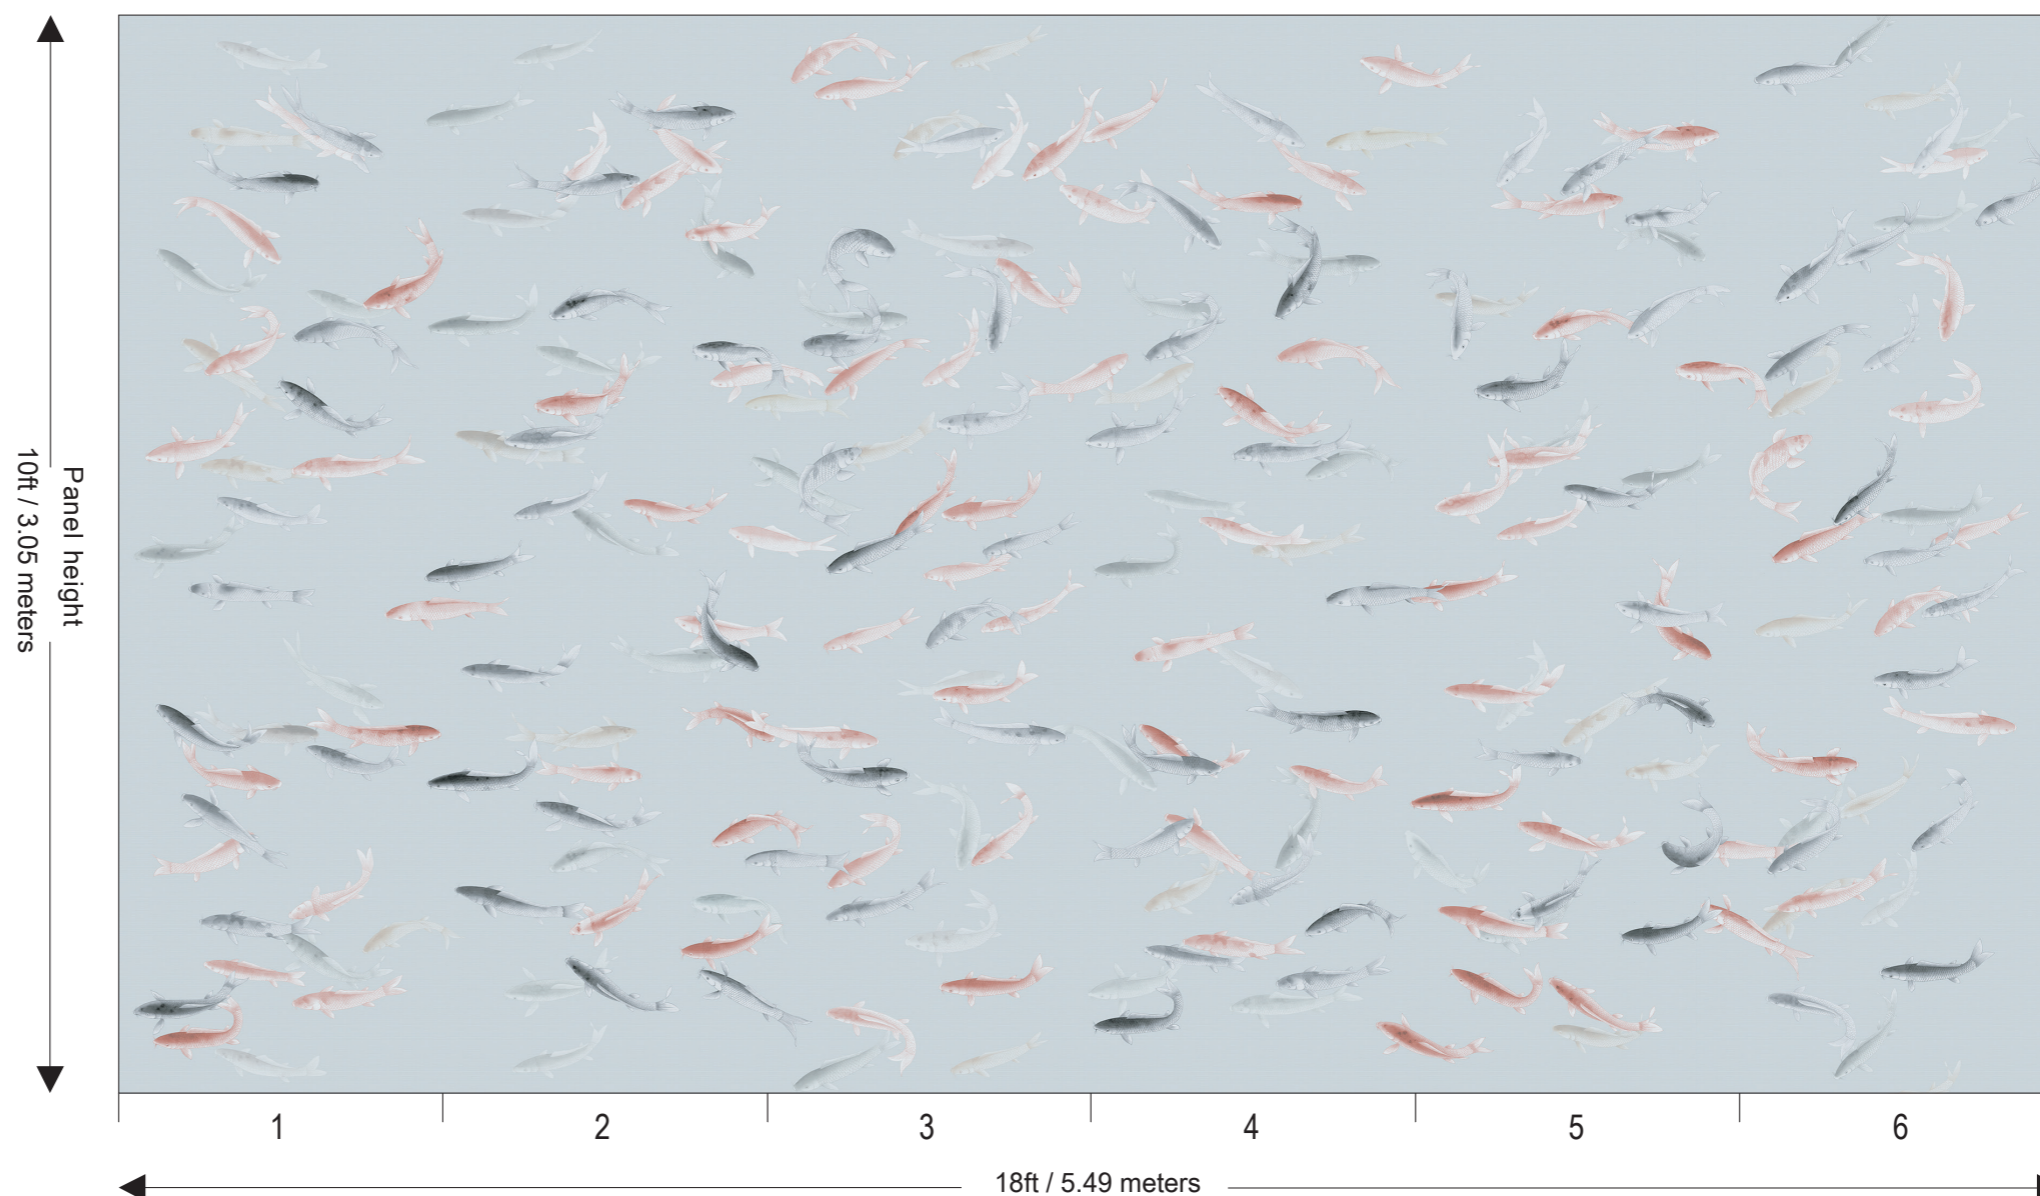

Zen Collection

- Design Name : Fish
- Product Code : 260415
- Material : Grasscloth
- Colour : Elderflower GC-25
- Width : 36"
- Vertical Repeat : N/A
- Horizontal Repeat : The 1st panel of the design can be joined to the last panel.
- Origin : United Kingdom
- Minimum Order : 1 Panel
- Delivery : Please allow 2-3 weeks for delivery
- Custom Work : Custom fit, re-scale, design, material & colour can be made for an additional charge.
- Plain Wallpaper : Plain wallpaper available to match background colour

Price for standard wallpaper per panel

- 3ft wide x 8 ft high : £370.00
- 3ft wide x 10 ft high : £462.50

Price for plain wallpaper per panel

- 3ft wide x 8 ft high : £240.00
- 3ft wide x 10 ft high : £300.00

Addition Charges:
(charge is added for each additional option)

- Custom Fit and Custom Re-scale : £5.00 per ft (3ft wide x 1 ft high)
- Custom Design Pattern : £5.00 per ft (3ft wide x 1 ft high)
- Custom Material & Custom Colour : £5.00 per ft (3ft wide x 1 ft high)