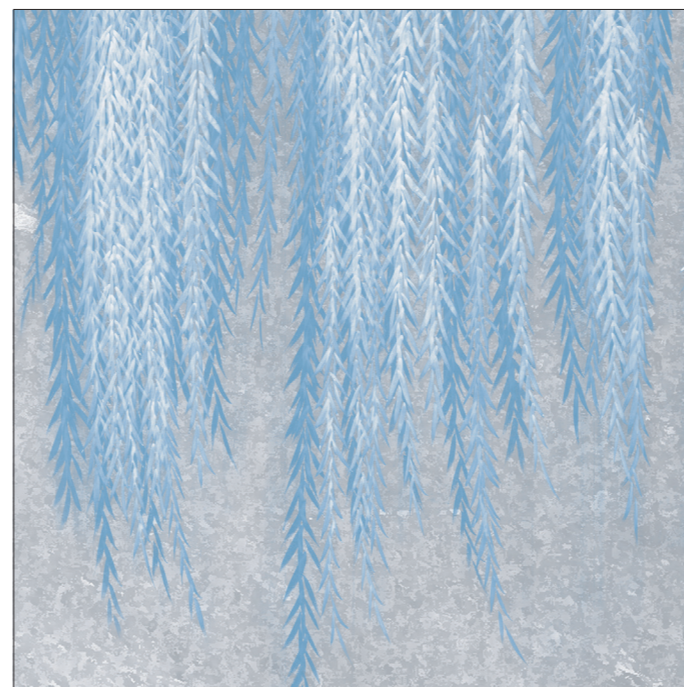

260513 Gilded metallic silver matt / Caspian MSM-13