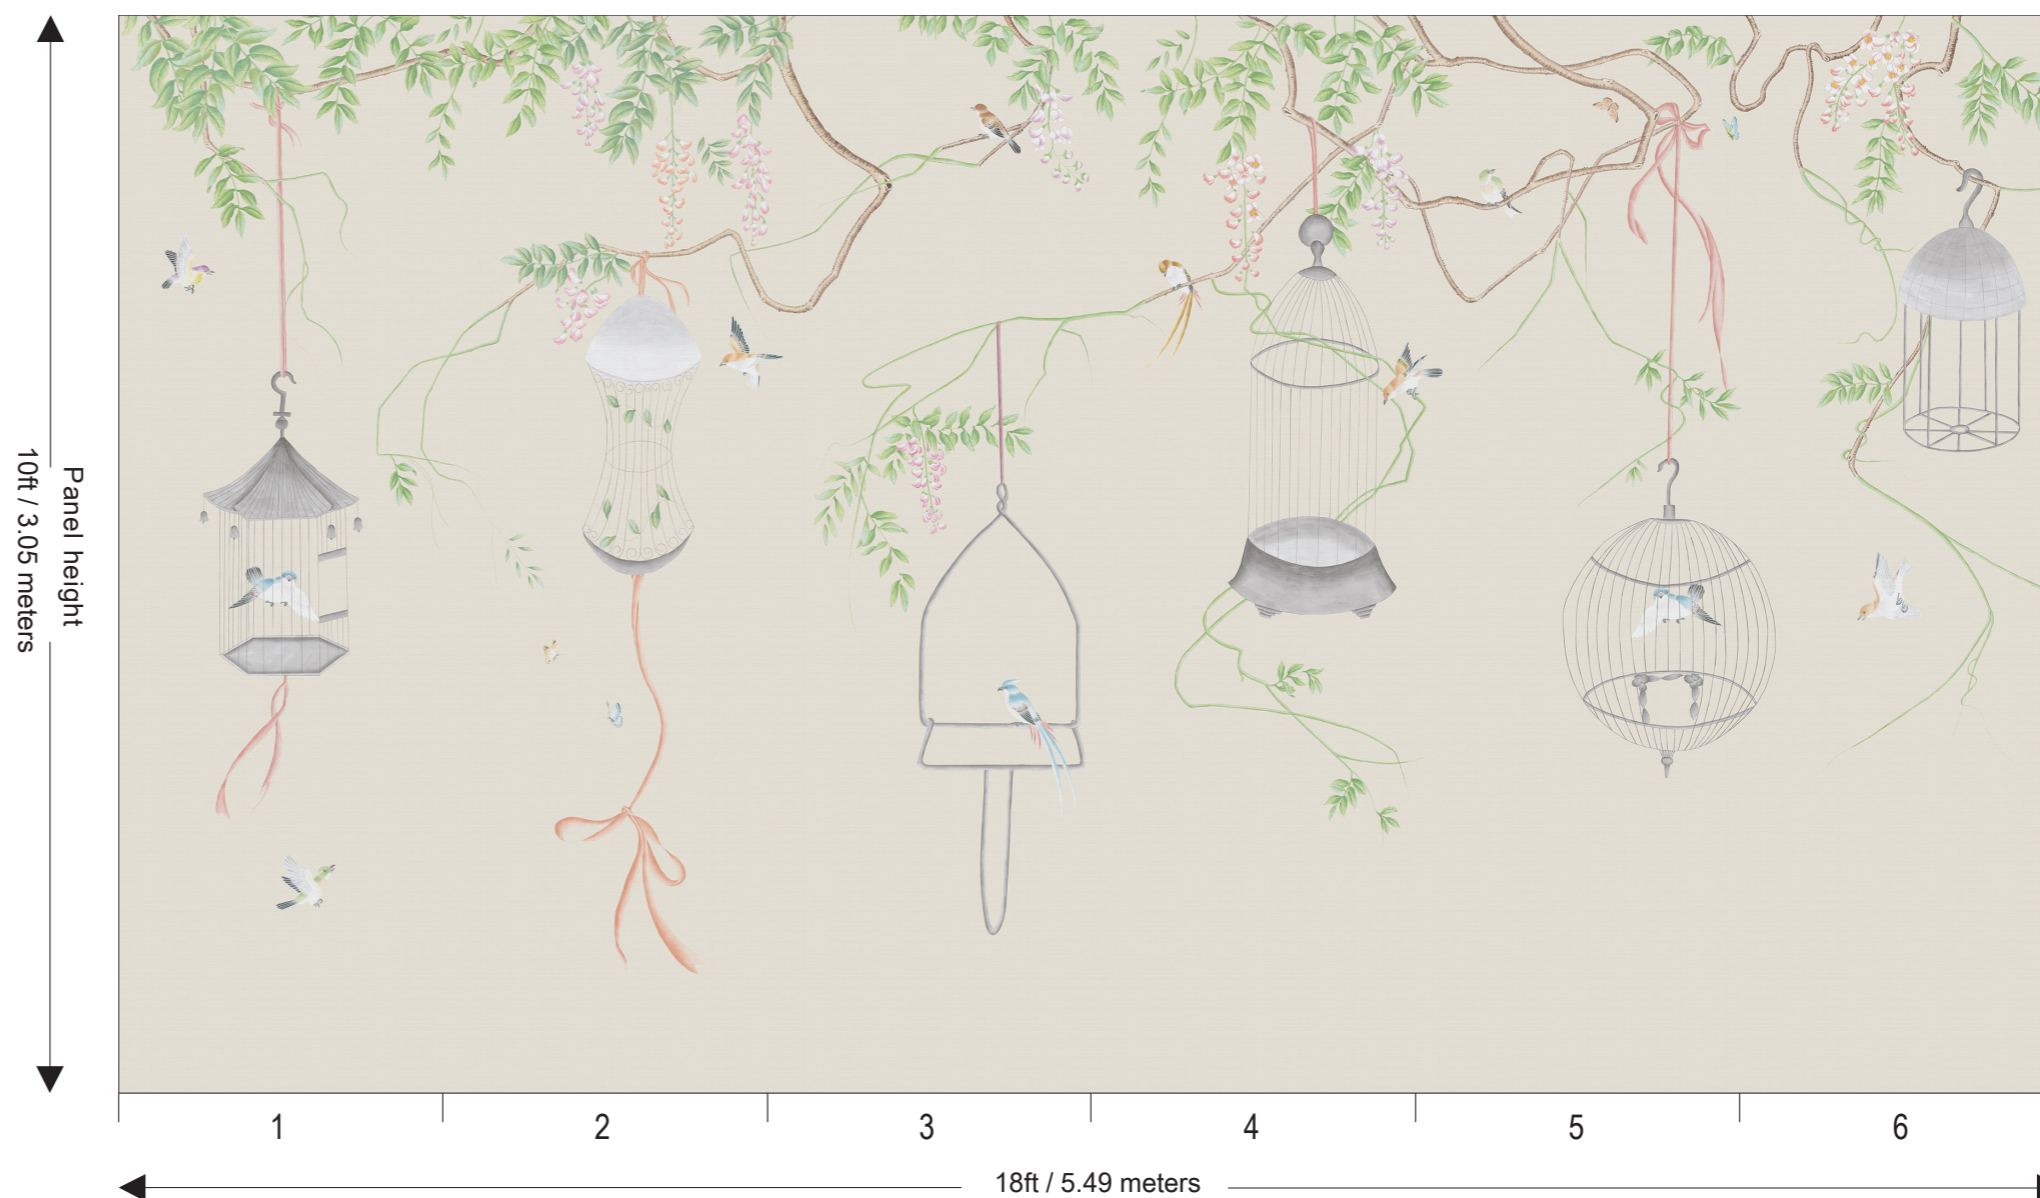

Zen Collection

1. Design Name : Birdcage
2. Product Code : 260214
3. Material : Grasscloth
4. Colour : Wicker GC-06
5. Width : 36"
6. Vertical Repeat : N/A
7. Horizontal Repeat : The 1st panel of the design can be joined to the last panel.
8. Origin : United Kingdom
9. Minimum Order : 1 Panel
10. Delivery : Please allow 2-3 weeks for delivery
11. Custom Work : Custom fit, re-scale, design, material & colour can be made for an additional charge.
12. Plain Wallpaper : Plain wallpaper available to match background colour

Price for standard wallpaper per panel

1. 3ft wide x 8 ft high : £370.00
   3ft wide x 10 ft high : £462.50

Price for plain wallpaper per panel

1. 3ft wide x 8 ft high : £240.00
   3ft wide x 10 ft high : £300.00

Addition Charges:
(charge is added for each additional option)

1. Custom Fit and Custom Re-scale : £5.00 per ft (3ft wide x 1 ft high)
   Custom Design Pattern : £5.00 per ft (3ft wide x 1 ft high)
   Custom Material & Custom Colour : £5.00 per ft (3ft wide x 1 ft high)