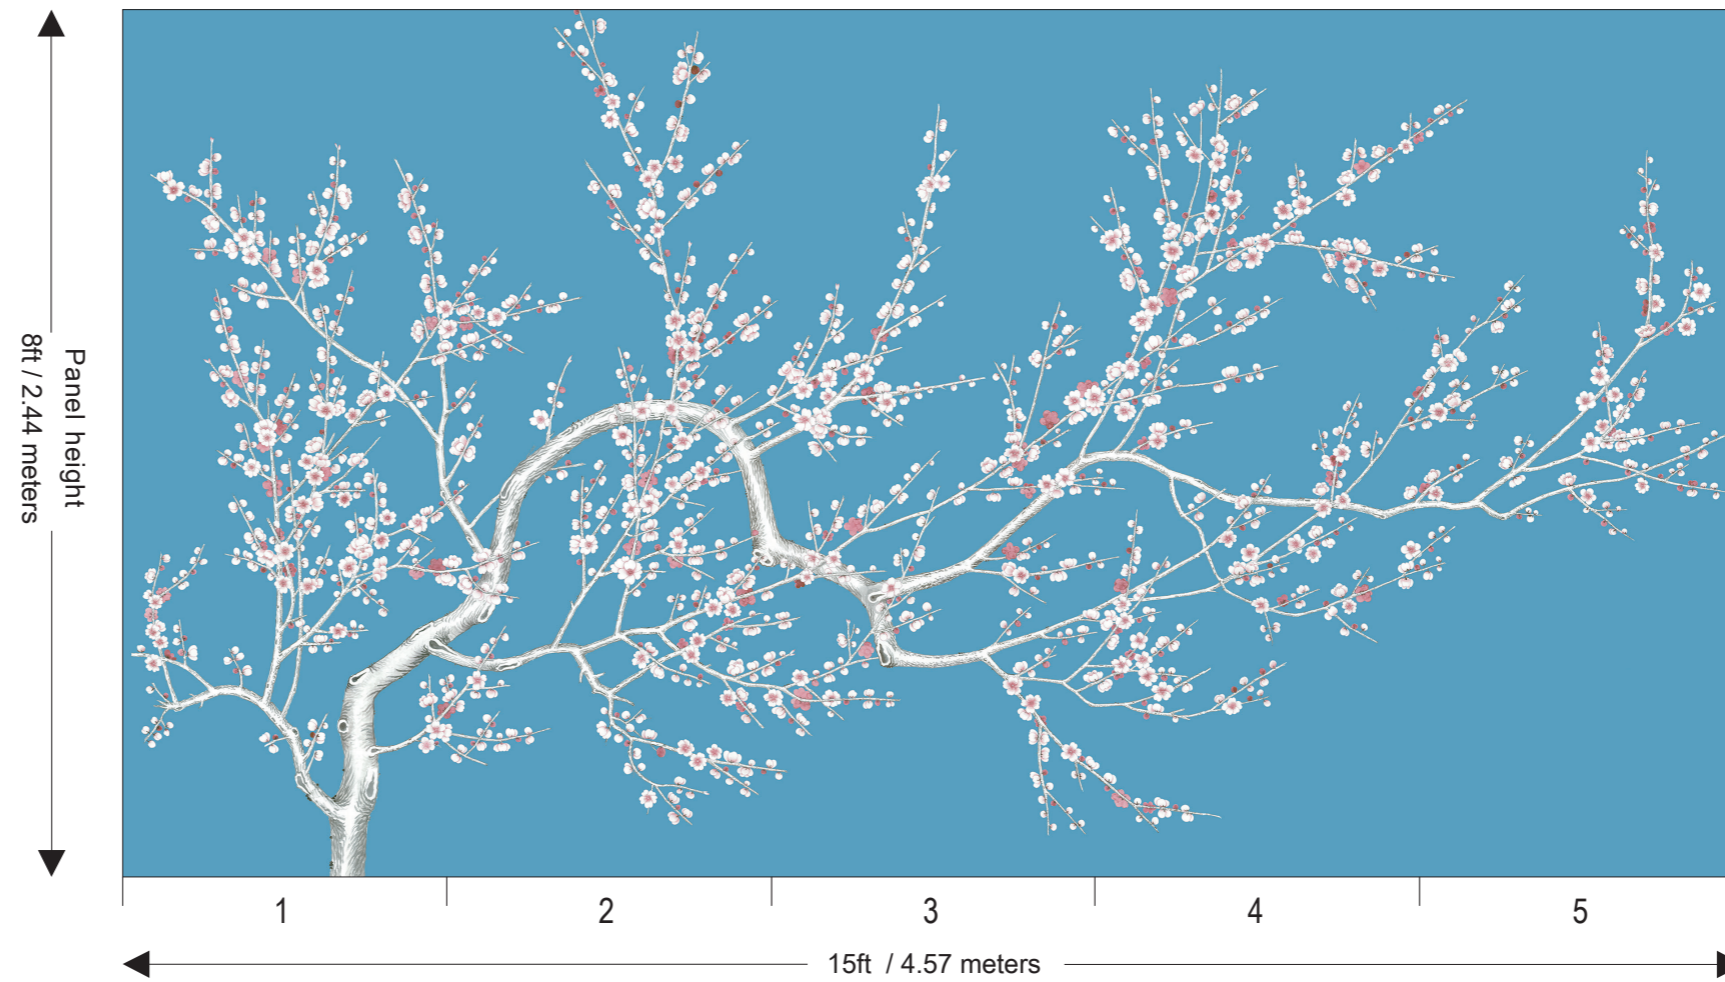

Zen Collection

Design Name	: Mei Hua
Product Code	: 260614
Material	: Paper
Colour	: Atlantic P-18
Width	: 36"
Vertical Repeat	: N/A
Horizontal Repeat	: The 1st panel of the design can be joined to the last panel.
Origin	: United Kingdom
Minimum Order	: 1 Panel
Delivery	: Please allow 2-3 weeks for delivery
Custom Work	: Custom fit, re-scale, design, material & colour can be made for an additional charge.
Plain Wallpaper	: Plain wallpaper available to match background colour

Price for standard wallpaper per panel

3ft wide x 8 ft high	: £260.00
3ft wide x 10 ft high	: £325.00

Price for plain wallpaper per panel

3ft wide x 8 ft high	: £160.00
3ft wide x 10 ft high	: £200.00

Addition Charges:
(charge is added for each additional option)

Custom Fit and Custom Re-scale	: £5.00 per ft (3ft wide x 1 ft high)
Custom Design Pattern	: £5.00 per ft (3ft wide x 1 ft high)
Custom Material & Custom Colour	: £5.00 per ft (3ft wide x 1 ft high)