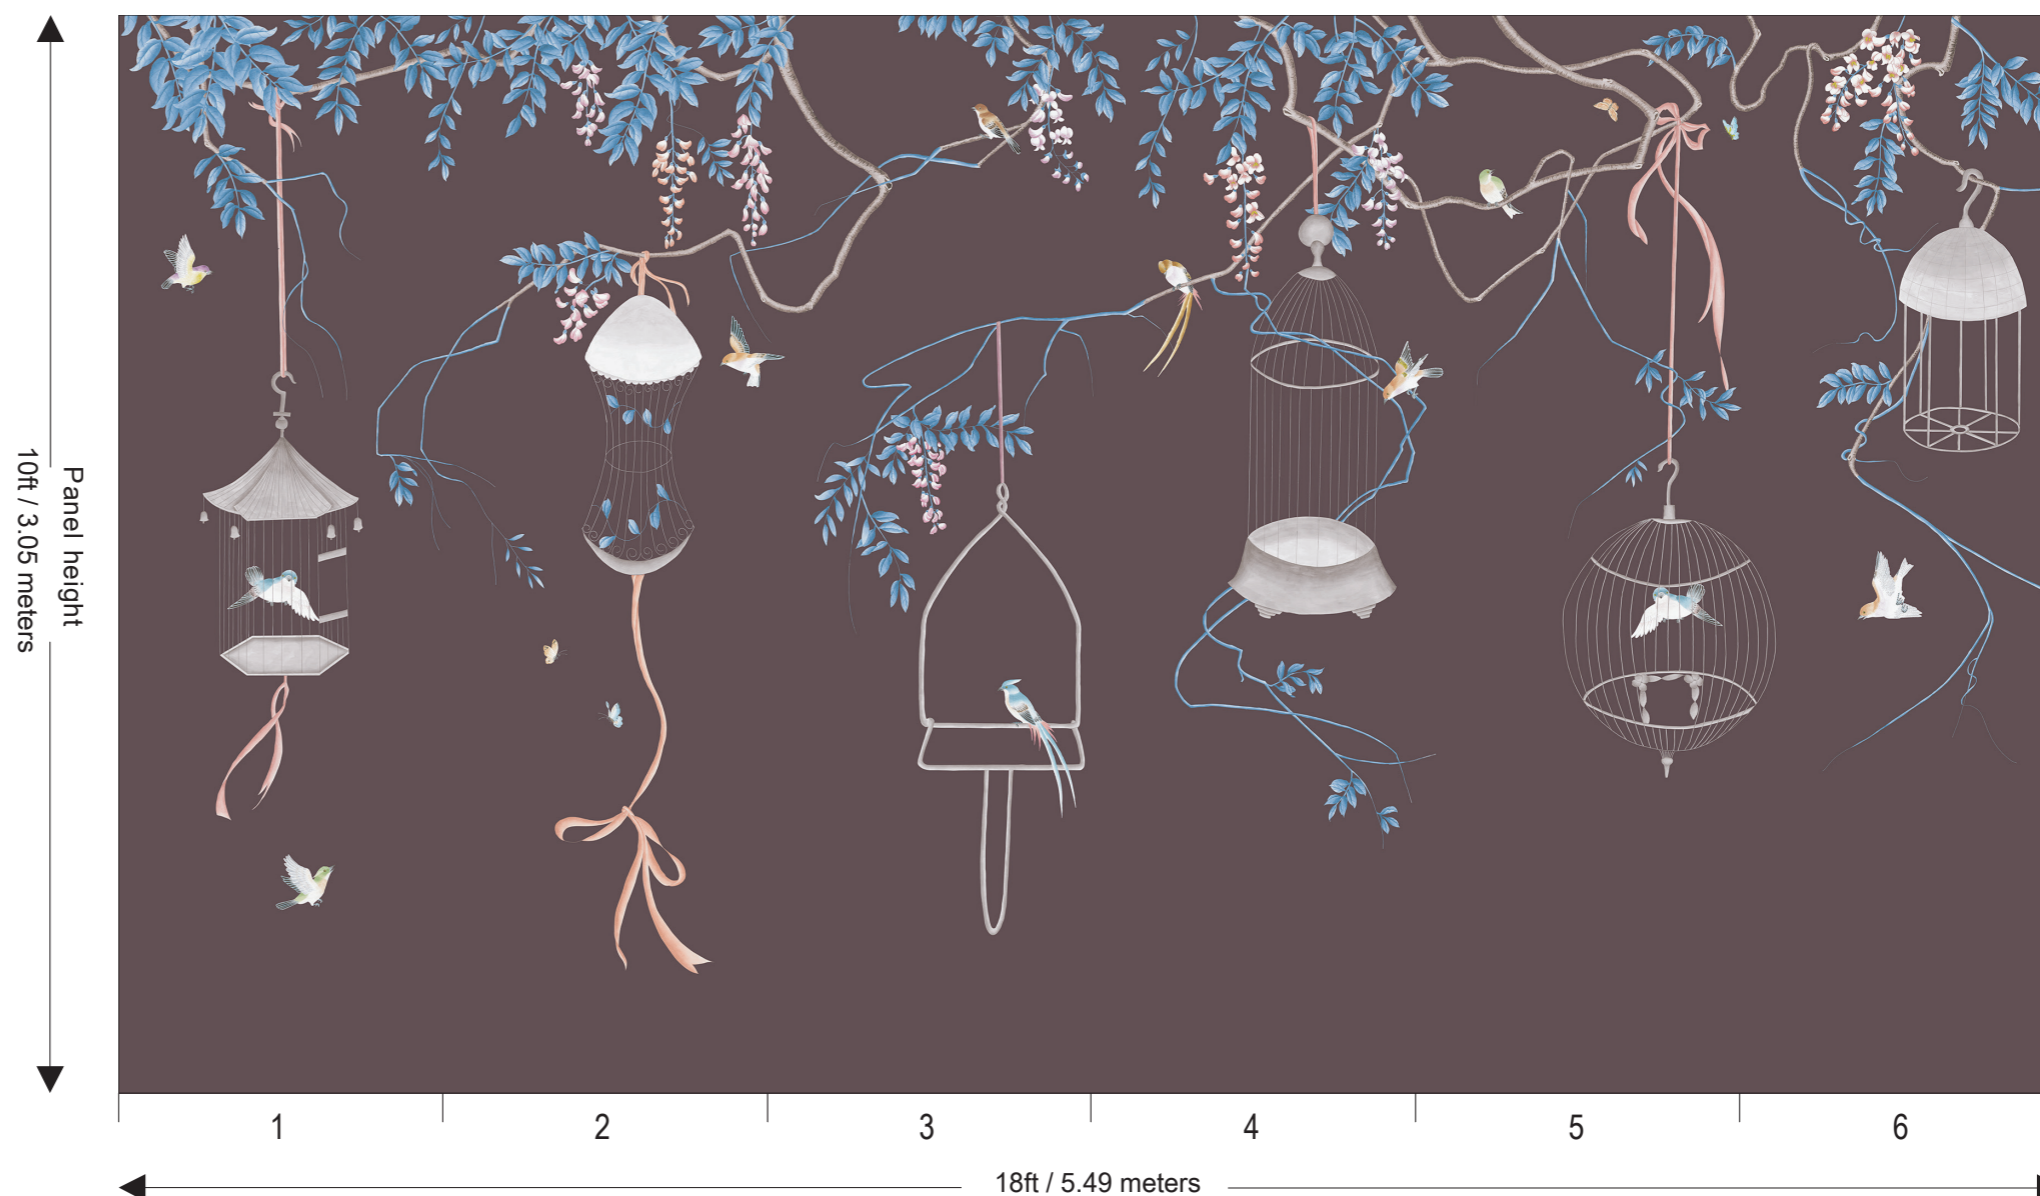

D'ARTS™

DIVISION OF DAVIDQIAN™ CO. LTD

Zen Collection

- Design Name : Birdcage
- Product Code : 260213
- Material : Faux Silk
- Colour : Vintage plum S-39
- Width : 36"
- Vertical Repeat : N/A
- Horizontal Repeat : The 1st panel of the design can be joined to the last panel.
- Origin : United Kingdom
- Minimum Order : 1 Panel
- Delivery : Please allow 2-3 weeks for delivery
- Custom Work : Custom fit, re-scale, design, material & colour can be made for an additional charge.
- Plain Wallpaper : Plain wallpaper available to match background colour

Price for standard wallpaper per panel

- 3ft wide x 8 ft high : £340.00
- 3ft wide x 10 ft high : £425.00

Price for plain wallpaper per panel

- 3ft wide x 8 ft high : £220.00
- 3ft wide x 10 ft high : £275.00

Addition Charges:
(charge is added for each additional option)

- Custom Fit and Custom Re-scale : £5.00 per ft (3ft wide x 1 ft high)
- Custom Design Pattern : £5.00 per ft (3ft wide x 1 ft high)
- Custom Material & Custom Colour : £5.00 per ft (3ft wide x 1 ft high)

www.d-arts.com

[< BACK TO DESIGN >](#)