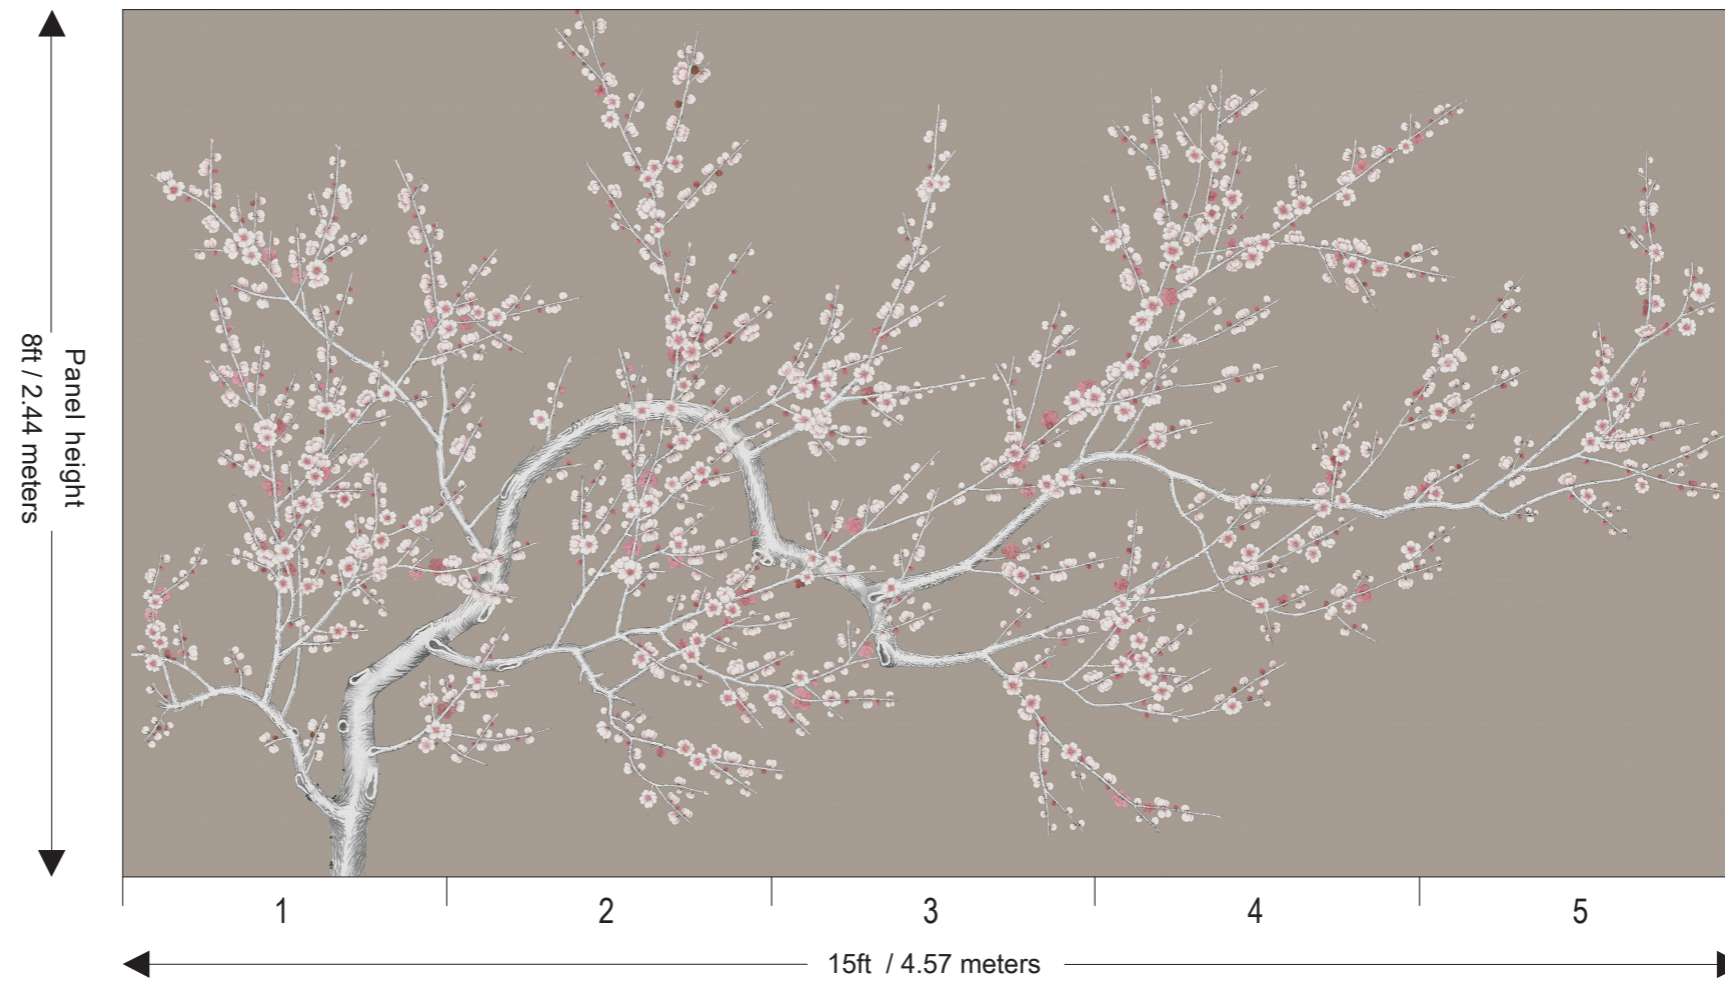

Zen Collection

Design Name	: Mei Hua
Product Code	: 260613
Material	: Grasscloth
Colour	: Malt chocolate GC-23
Width	: 36"
Vertical Repeat	: N/A
Horizontal Repeat	: The 1st panel of the design can be joined to the last panel.
Origin	: United Kingdom
Minimum Order	: 1 Panel
Delivery	: Please allow 2-3 weeks for delivery
Custom Work	: Custom fit, re-scale, design, material & colour can be made for an additional charge.
Plain Wallpaper	: Plain wallpaper available to match background colour

Price for standard wallpaper per panel

3ft wide x 8 ft high	: £370.00
3ft wide x 10 ft high	: £462.50

Price for plain wallpaper per panel

3ft wide x 8 ft high	: £240.00
3ft wide x 10 ft high	: £300.00

Addition Charges:
(charge is added for each additional option)

Custom Fit and Custom Re-scale	: £5.00 per ft (3ft wide x 1 ft high)
Custom Design Pattern	: £5.00 per ft (3ft wide x 1 ft high)
Custom Material & Custom Colour	: £5.00 per ft (3ft wide x 1 ft high)