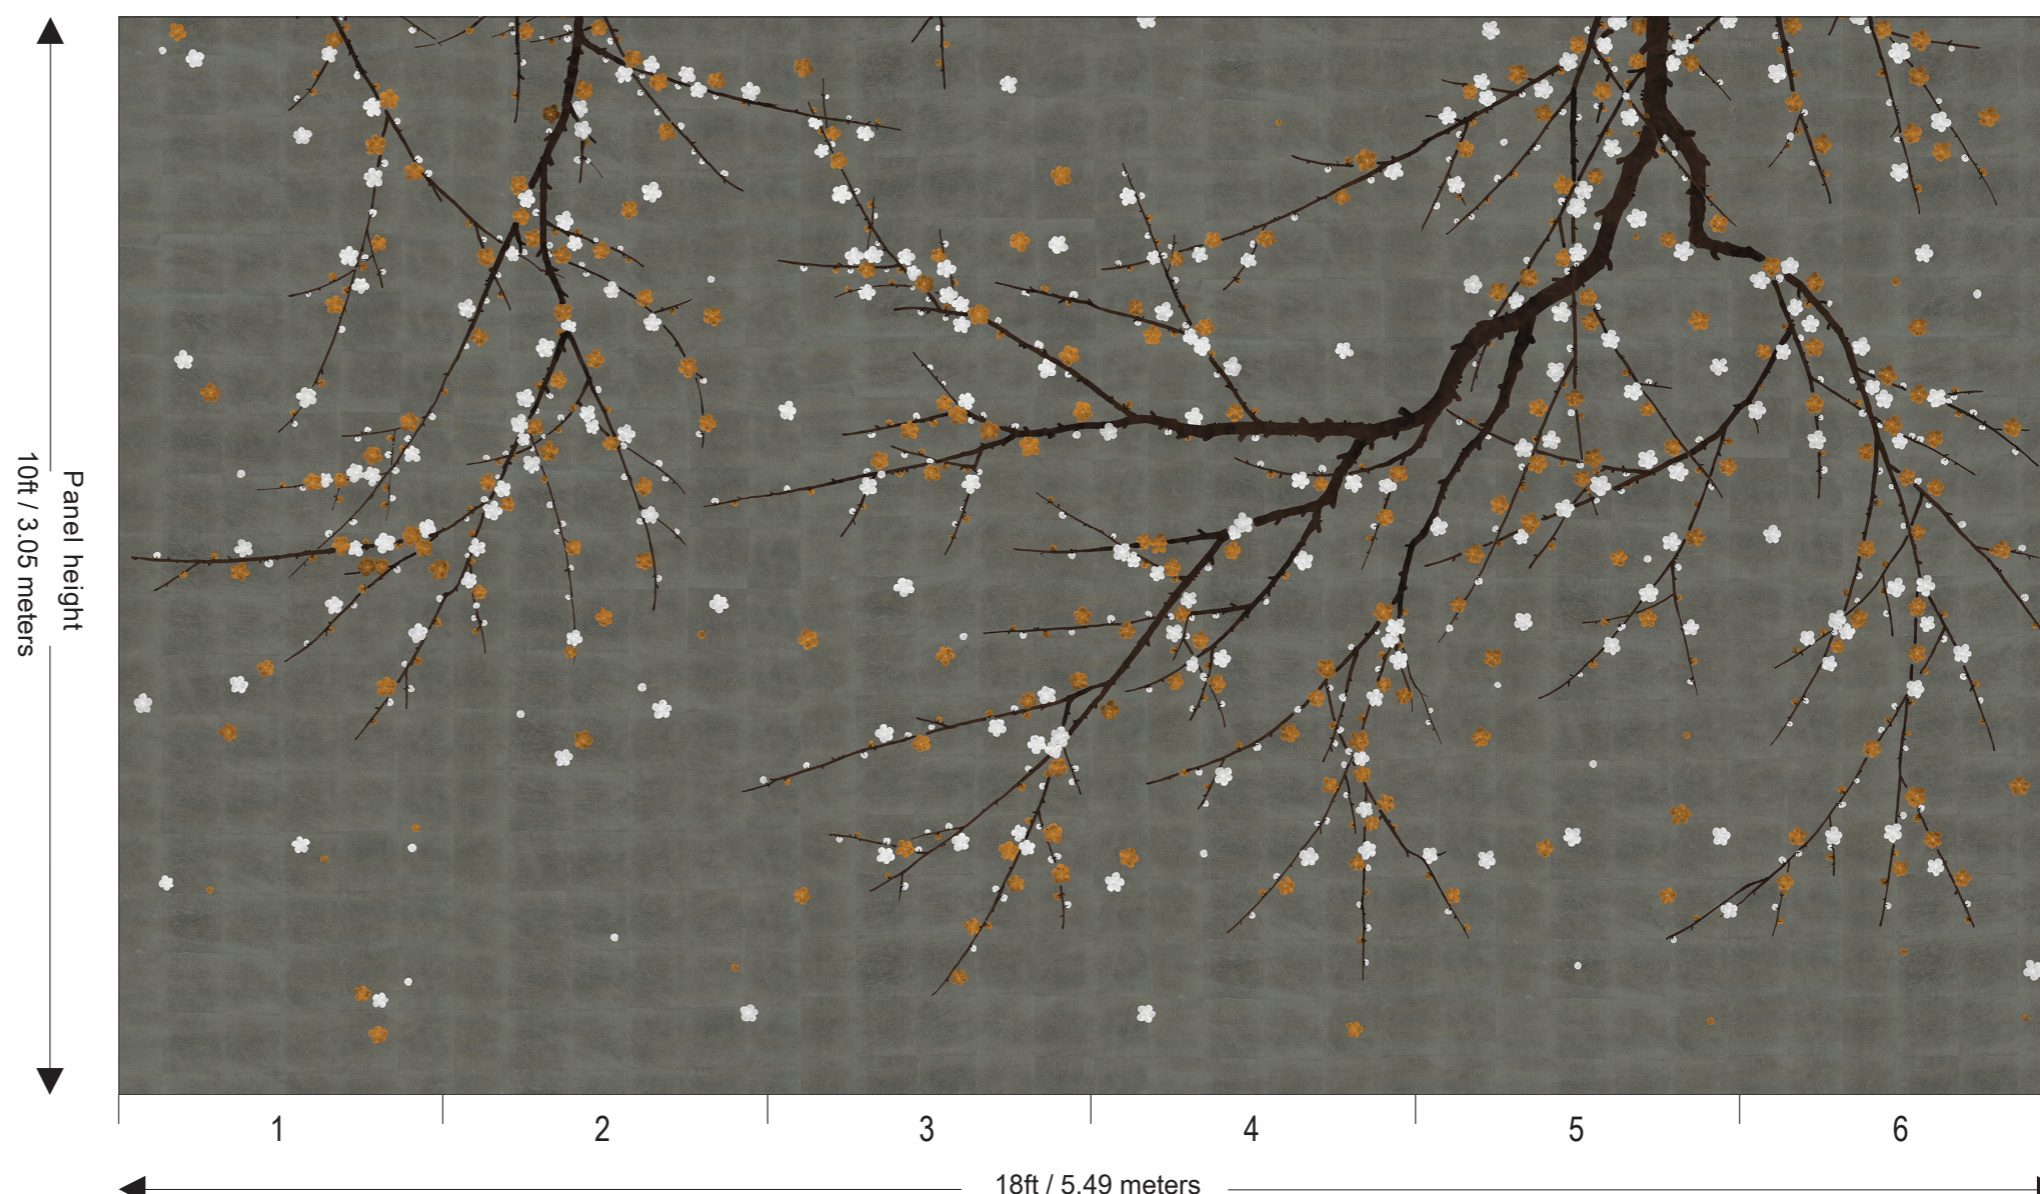

Zen Collection

Design Name	: Plum
Product Code	: 260813
Material	: Gilded Metallic Gold
Colour	: Old Gold MG-20
Width	: 36"
Vertical Repeat	: N/A
Horizontal Repeat	: The 1st panel of the design can be joined to the last panel.
Origin	: United Kingdom
Minimum Order	: 1 Panel
Delivery	: Please allow 2-3 weeks for delivery
Custom Work	: Custom fit, re-scale, design, material & colour can be made for an additional charge.
Plain Wallpaper	: Plain wallpaper available to match background colour

Price for standard wallpaper per panel

3ft wide x 8 ft high	: £400.00
3ft wide x 10 ft high	: £500.00

Price for plain wallpaper per panel

3ft wide x 8 ft high	: £260.00
3ft wide x 10 ft high	: £325.00

Addition Charges:
(charge is added for each additional option)

Custom Fit and Custom Re-scale	: £5.00 per ft (3ft wide x 1 ft high)
Custom Design Pattern	: £5.00 per ft (3ft wide x 1 ft high)
Custom Material & Custom Colour	: £5.00 per ft (3ft wide x 1 ft high)