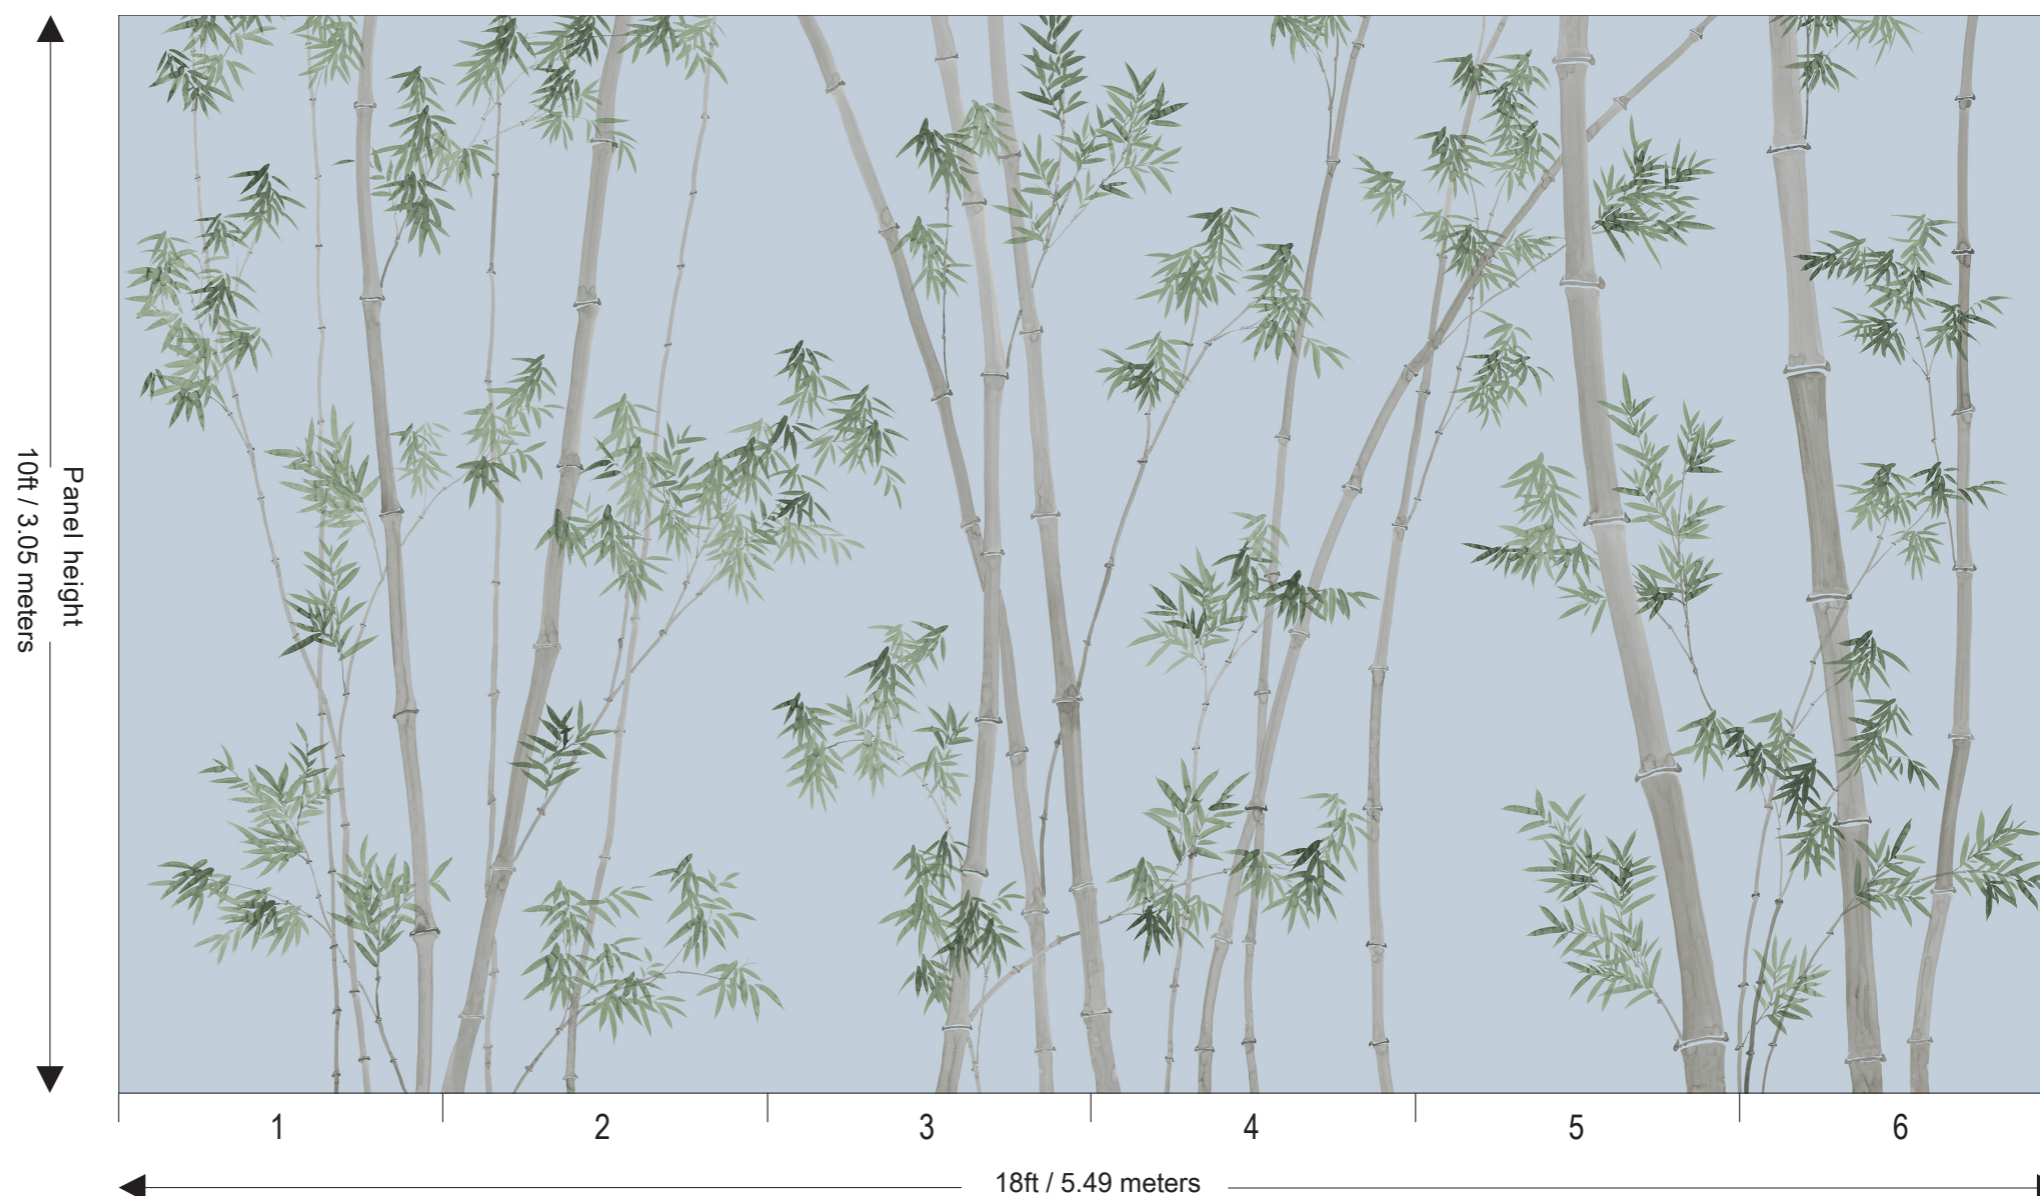

D'ARTS™

DIVISION OF DAVIDQIAN™ CO. LTD

Zen Collection

1. Design Name : Bamboo
2. Product Code : 260111
3. Material : Faux Silk
4. Colour : Aqua S-27
5. Width : 36"
6. Vertical Repeat : N/A
7. Horizontal Repeat : The 1st panel of the design can be joined to the last panel.
8. Origin : United Kingdom
9. Minimum Order : 1 Panel
10. Delivery : Please allow 2-3 weeks for delivery
11. Custom Work : Custom fit, re-scale, design, material & colour can be made for an additional charge.
12. Plain Wallpaper : Plain wallpaper available to match background colour

Price for standard wallpaper per panel

1. 3ft wide x 8 ft high : £340.00
2. 3ft wide x 10 ft high : £425.00

Price for plain wallpaper per panel

1. 3ft wide x 8 ft high : £220.00
2. 3ft wide x 10 ft high : £275.00

Addition Charges:
(charge is added for each additional option)

1. Custom Fit and Custom Re-scale : £5.00 per ft (3ft wide x 1 ft high)
2. Custom Design Pattern : £5.00 per ft (3ft wide x 1 ft high)
3. Custom Material & Custom Colour : £5.00 per ft (3ft wide x 1 ft high)

www.d-arts.com

[< BACK TO DESIGN >](#)