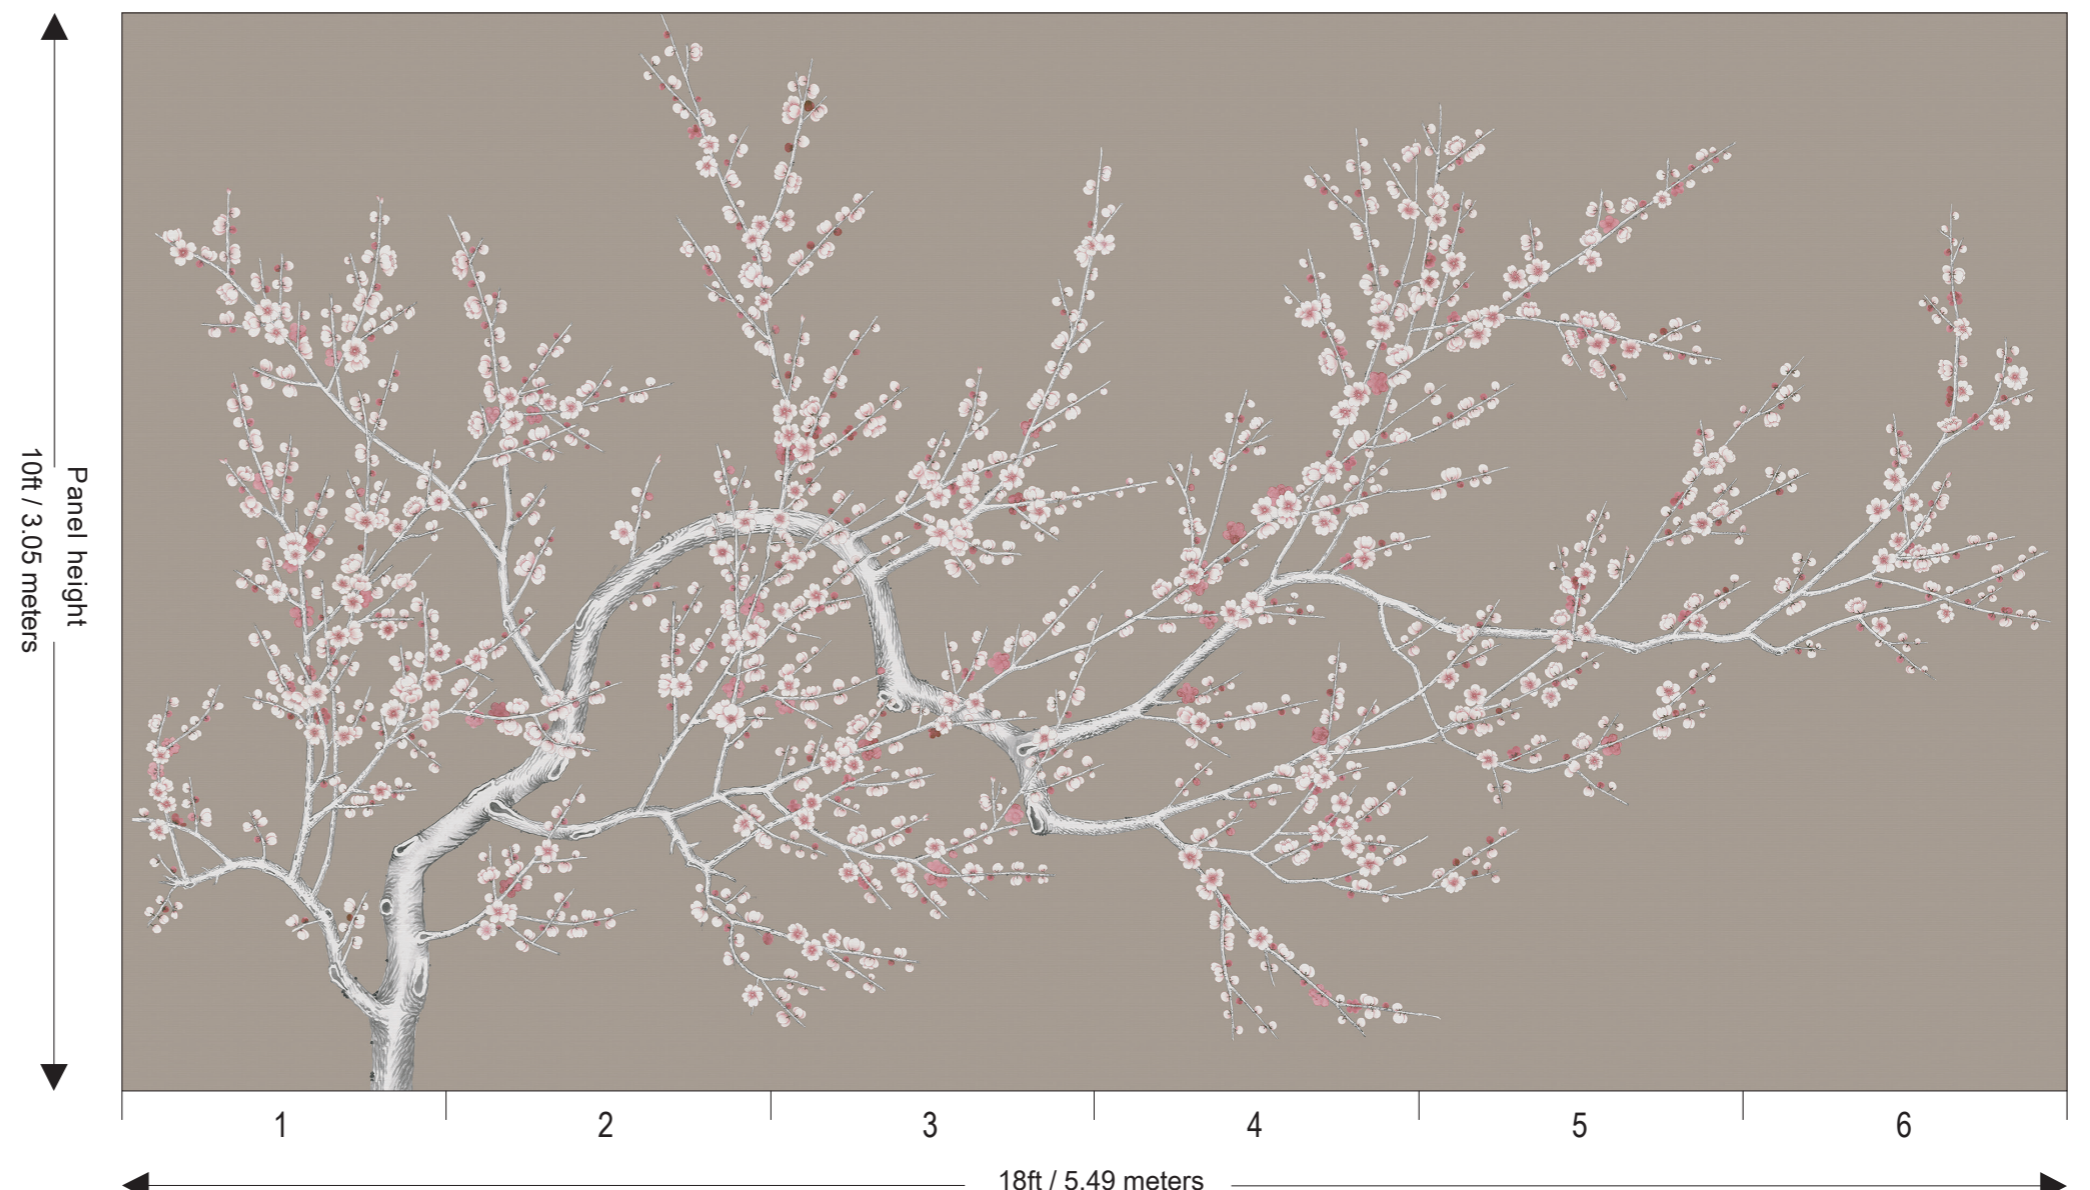

Zen Collection

Design Name	: Mei Hua
Product Code	: 260613
Material	: Grasscloth
Colour	: Malt chocolate GC-23
Width	: 36"
Vertical Repeat	: N/A
Horizontal Repeat	: The 1st panel of the design can be joined to the last panel.
Origin	: United Kingdom
Minimum Order	: 1 Panel
Delivery	: Please allow 2-3 weeks for delivery
Custom Work	: Custom fit, re-scale, design, material & colour can be made for an additional charge.
Plain Wallpaper	: Plain wallpaper available to match background colour

Price for standard wallpaper per panel

3ft wide x 8 ft high	: £370.00
3ft wide x 10 ft high	: £462.50

Price for plain wallpaper per panel

3ft wide x 8 ft high	: £240.00
3ft wide x 10 ft high	: £300.00

Addition Charges:
(charge is added for each additional option)

Custom Fit and Custom Re-scale	: £5.00 per ft (3ft wide x 1 ft high)
Custom Design Pattern	: £5.00 per ft (3ft wide x 1 ft high)
Custom Material & Custom Colour	: £5.00 per ft (3ft wide x 1 ft high)