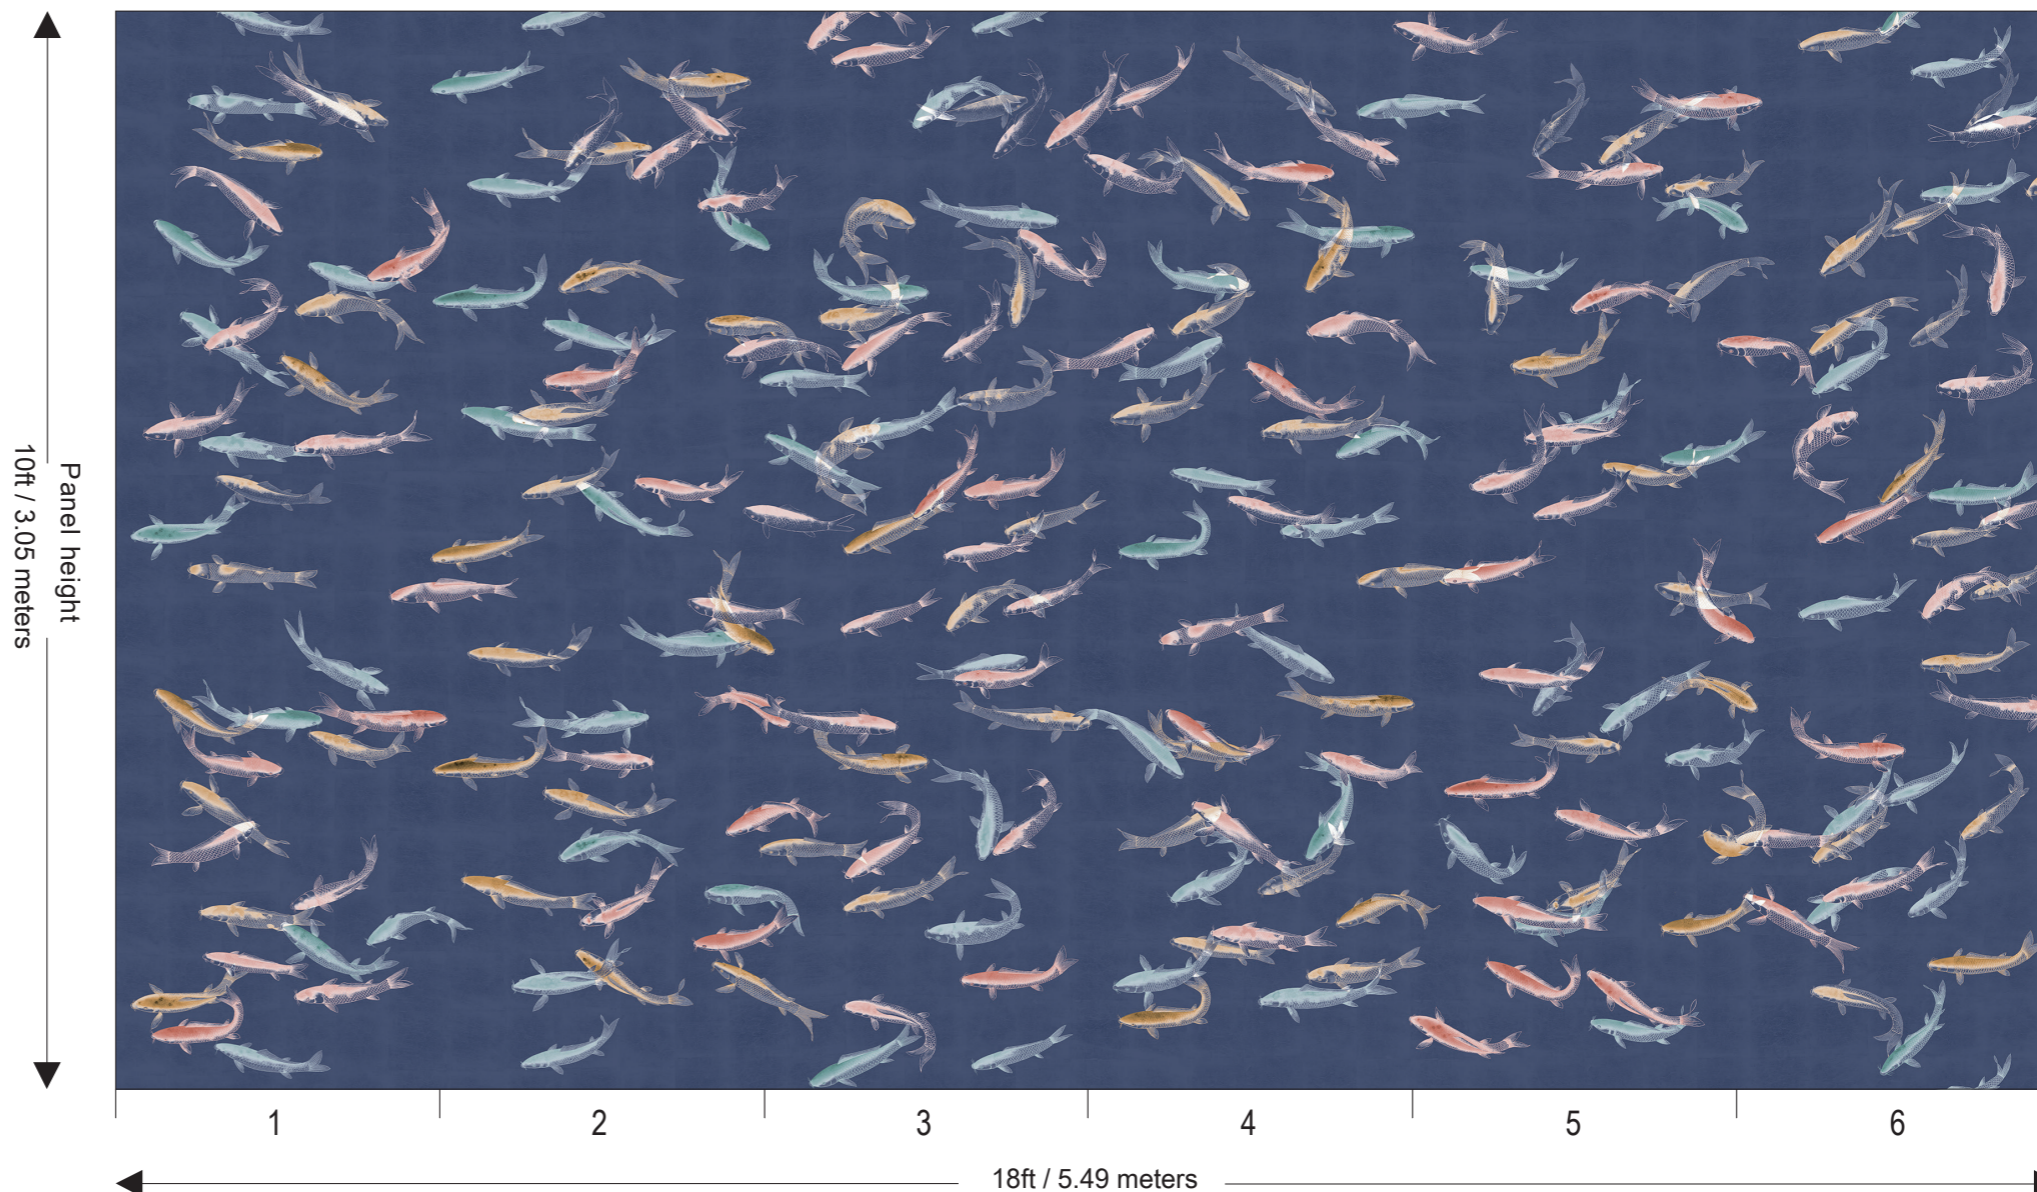

Zen Collection

Design Name	: Fish
Product Code	: 260414
Material	: Gilded Metallic Silver
Colour	: Violet MS-19
Width	: 36"
Vertical Repeat	: N/A
Horizontal Repeat	: The 1st panel of the design can be joined to the last panel.
Origin	: United Kingdom
Minimum Order	: 1 Panel
Delivery	: Please allow 2-3 weeks for delivery
Custom Work	: Custom fit, re-scale, design, material & colour can be made for an additional charge.
Plain Wallpaper	: Plain wallpaper available to match background colour

Price for standard wallpaper per panel

3ft wide x 8 ft high	: £400.00
3ft wide x 10 ft high	: £500.00

Price for plain wallpaper per panel

3ft wide x 8 ft high	: £260.00
3ft wide x 10 ft high	: £325.00

Addition Charges:
(charge is added for each additional option)

Custom Fit and Custom Re-scale	: £5.00 per ft (3ft wide x 1 ft high)
Custom Design Pattern	: £5.00 per ft (3ft wide x 1 ft high)
Custom Material & Custom Colour	: £5.00 per ft (3ft wide x 1 ft high)