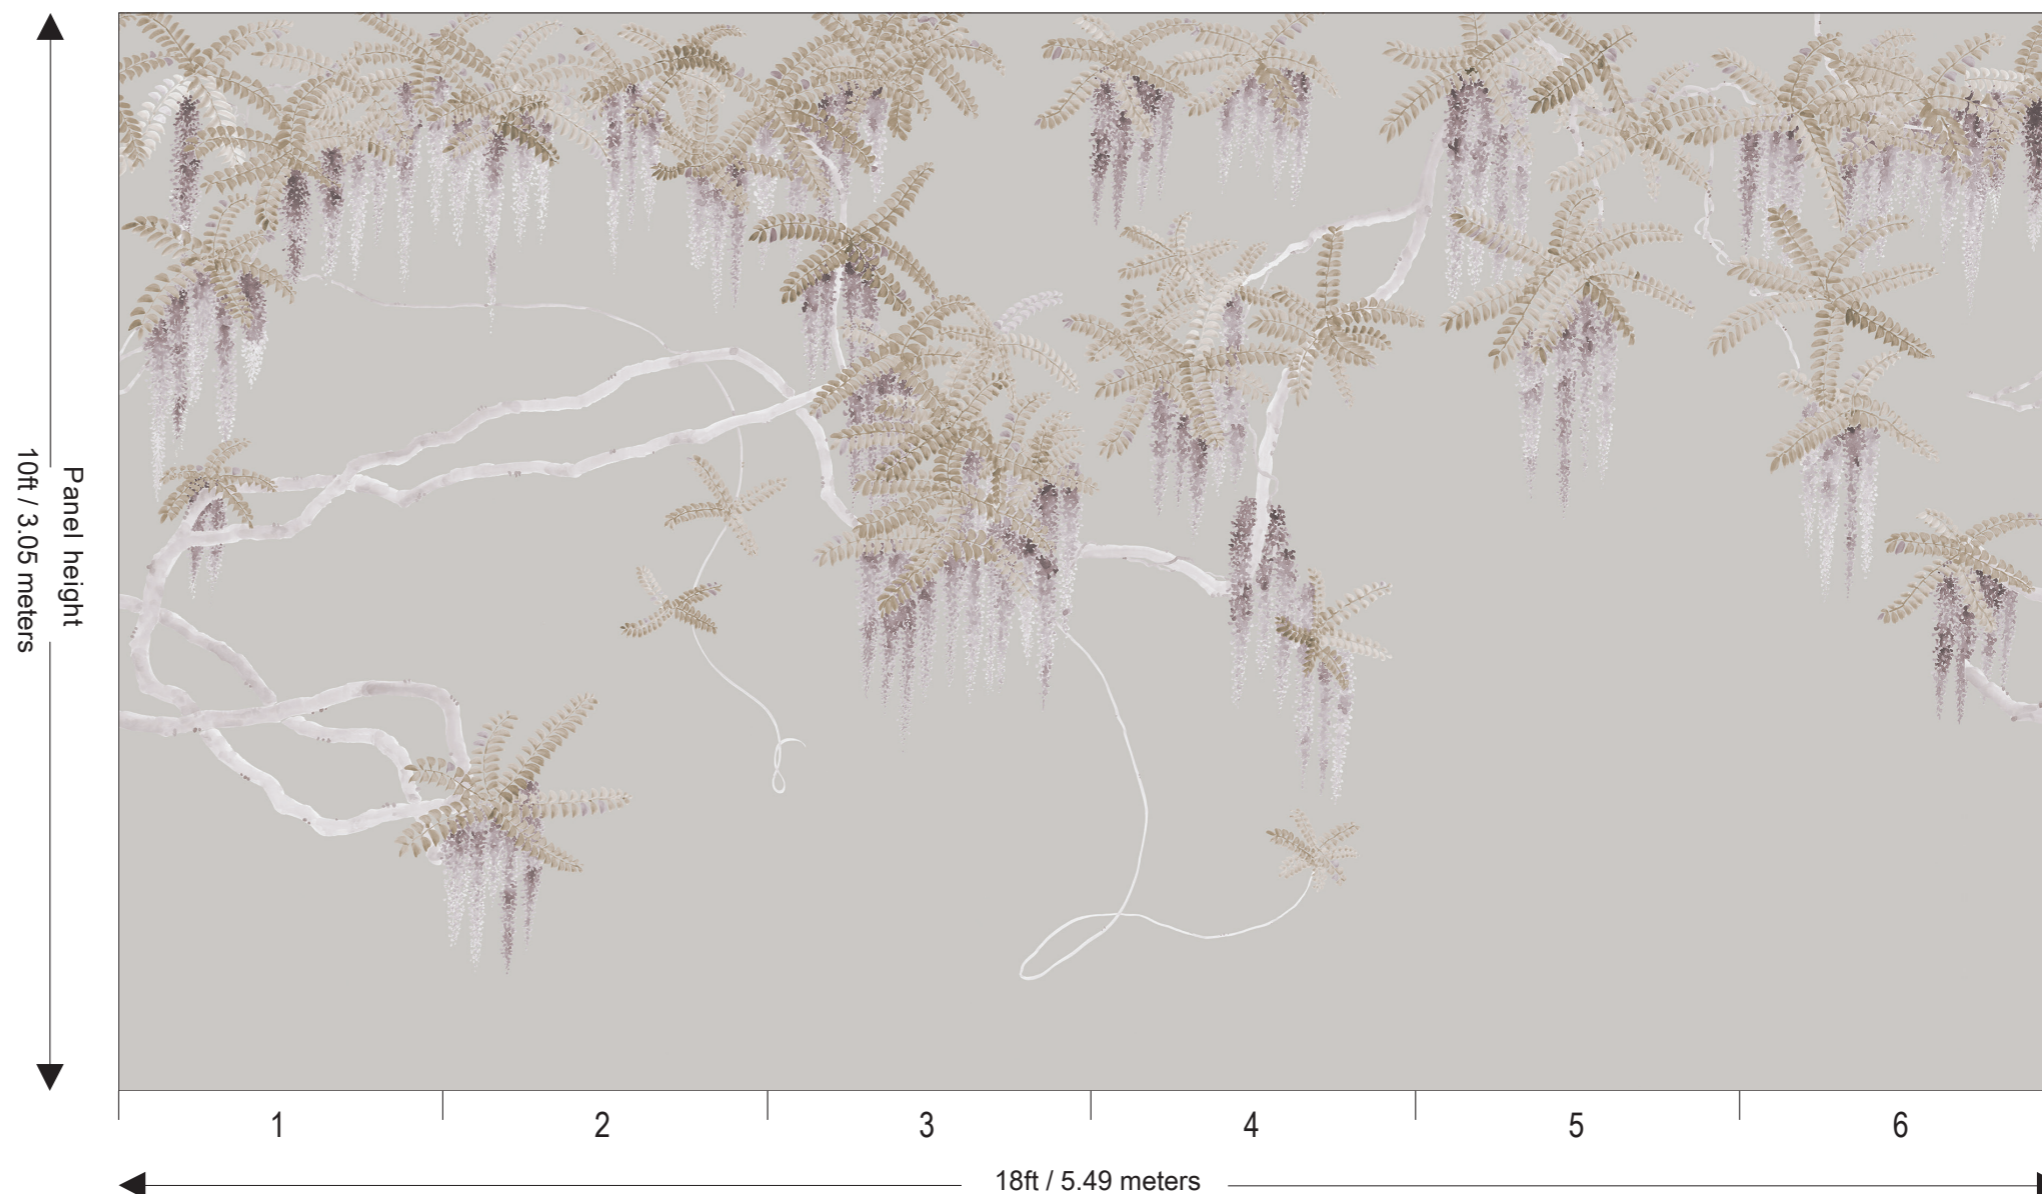

Zen Collection

1. Design Name : Canebrake
   Product Code : 260712
   Material : Faux Silk
   Colour : Elm S-10
   Width : 36"
   Vertical Repeat : N/A
   Horizontal Repeat : The 1st panel of the design can be joined to the last panel.
   Origin : United Kingdom
   Minimum Order : 1 Panel
   Delivery : Please allow 2-3 weeks for delivery
   Custom Work : Custom fit, re-scale, design, material & colour can be made for an additional charge.
   Plain Wallpaper : Plain wallpaper available to match background colour

Price for standard wallpaper per panel

1. 3ft wide x 8 ft high : £340.00
   3ft wide x 10 ft high : £425.00

Price for plain wallpaper per panel

1. 3ft wide x 8 ft high : £220.00
   3ft wide x 10 ft high : £275.00

Addition Charges: (charge is added for each additional option)

1. Custom Fit and Custom Re-scale : £5.00 per ft (3ft wide x 1 ft high)
   Custom Design Pattern : £5.00 per ft (3ft wide x 1 ft high)
   Custom Material & Custom Colour : £5.00 per ft (3ft wide x 1 ft high)