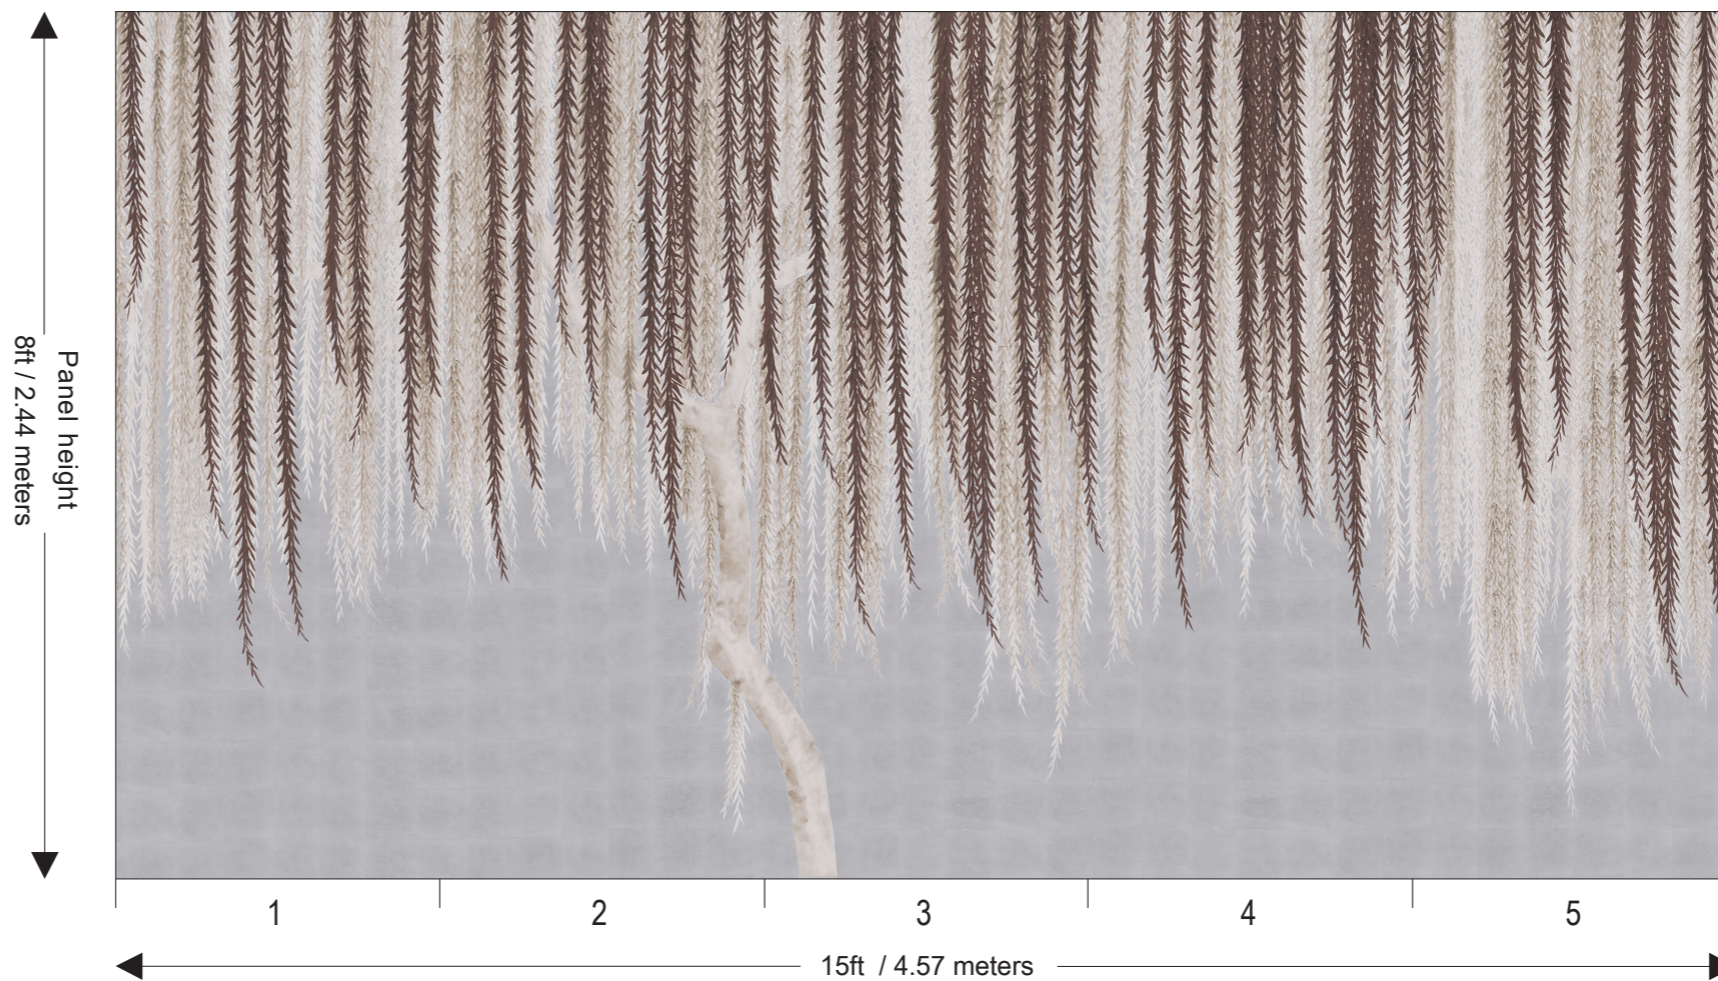

Zen Collection

- Design Name : Willow
- Product Code : 260514
- Material : Gilded Metallic Silver
- Colour : Platinum MS-04
- Width : 36"
- Vertical Repeat : N/A
- Horizontal Repeat : The 1st panel of the design can be joined to the last panel.
- Origin : United Kingdom
- Minimum Order : 1 Panel
- Delivery : Please allow 2-3 weeks for delivery
- Custom Work : Custom fit, re-scale, design, material & colour can be made for an additional charge.
- Plain Wallpaper : Plain wallpaper available to match background colour

Price for standard wallpaper per panel

- 3ft wide x 8 ft high : £400.00
- 3ft wide x 10 ft high : £500.00

Price for plain wallpaper per panel

- 3ft wide x 8 ft high : £260.00
- 3ft wide x 10 ft high : £325.00

Addition Charges: (charge is added for each additional option)

- Custom Fit and Custom Re-scale : £5.00 per ft (3ft wide x 1 ft high)
- Custom Design Pattern : £5.00 per ft (3ft wide x 1 ft high)
- Custom Material & Custom Colour : £5.00 per ft (3ft wide x 1 ft high)