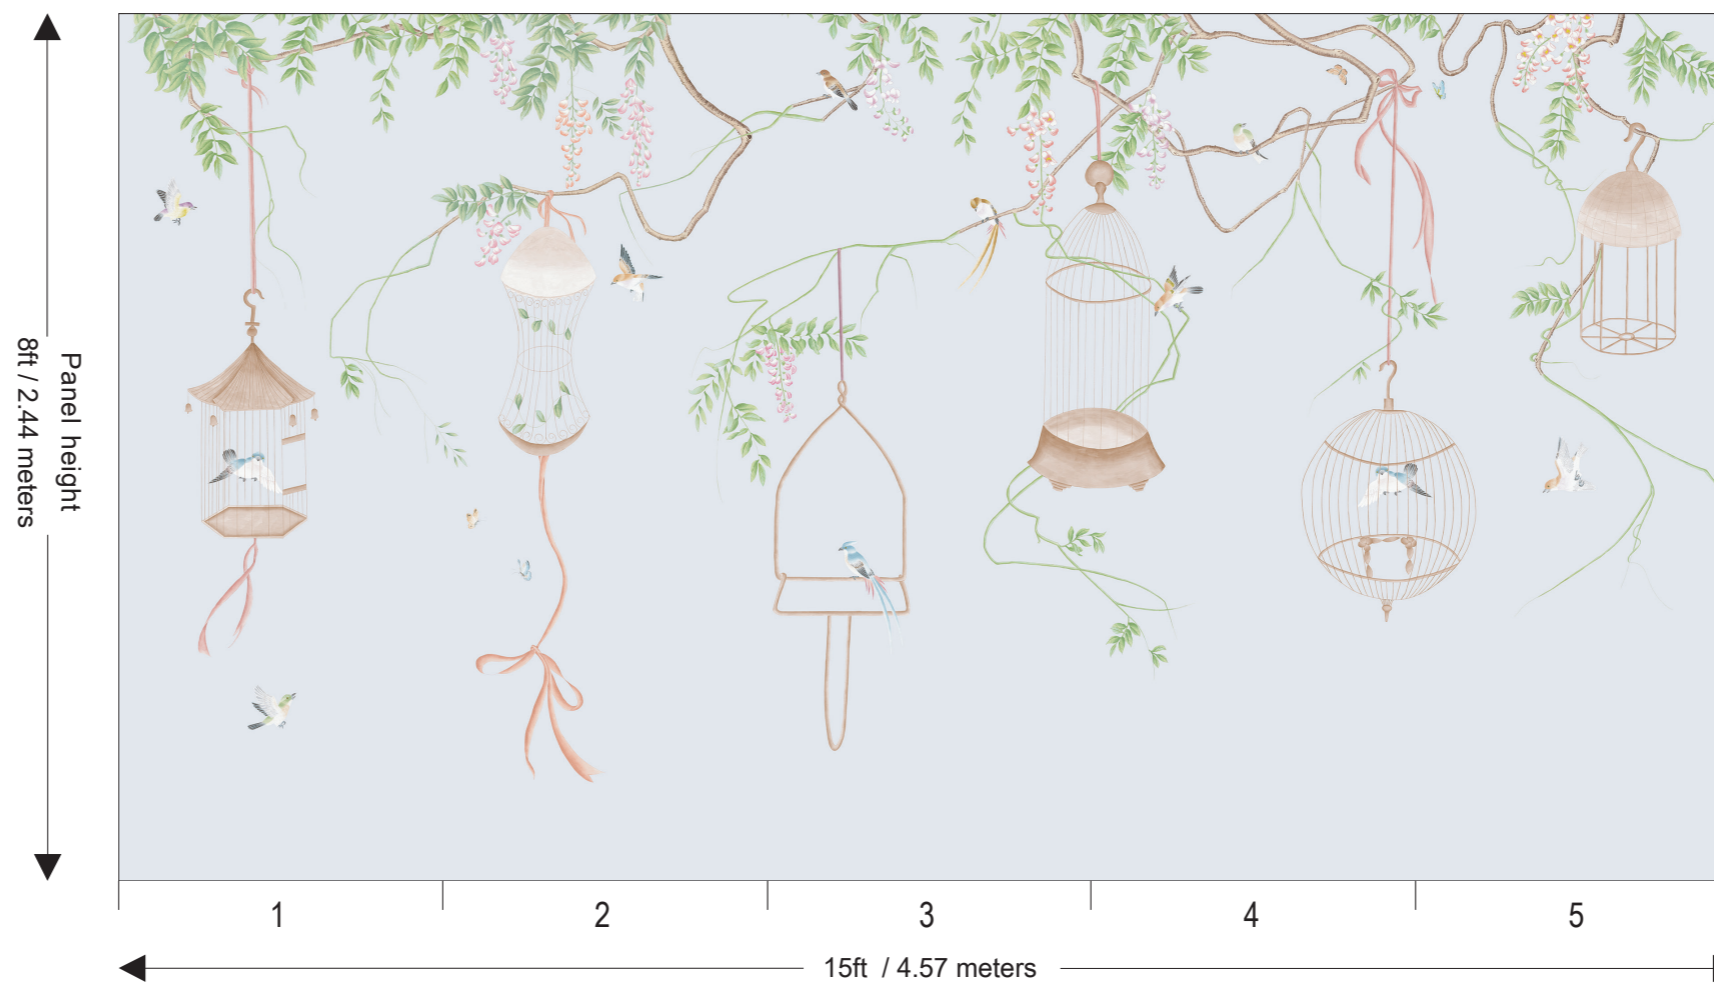

Zen Collection

1. Design Name : Birdcage
2. Product Code : 260211
3. Material : Paper
4. Colour : Neutral P-02
5. Width : 36"
6. Vertical Repeat : N/A
7. Horizontal Repeat : The 1st panel of the design can be joined to the last panel.
8. Origin : United Kingdom
9. Minimum Order : 1 Panel
10. Delivery : Please allow 2-3 weeks for delivery
11. Custom Work : Custom fit, re-scale, design, material & colour can be made for an additional charge.
12. Plain Wallpaper : Plain wallpaper available to match background colour

Price for standard wallpaper per panel

1. 3ft wide x 8 ft high : £260.00
2. 3ft wide x 10 ft high : £325.00

Price for plain wallpaper per panel

1. 3ft wide x 8 ft high : £160.00
2. 3ft wide x 10 ft high : £200.00

Addition Charges:
(charge is added for each additional option)

1. Custom Fit and Custom Re-scale : £5.00 per ft (3ft wide x 1 ft high)
2. Custom Design Pattern : £5.00 per ft (3ft wide x 1 ft high)
3. Custom Material & Custom Colour : £5.00 per ft (3ft wide x 1 ft high)