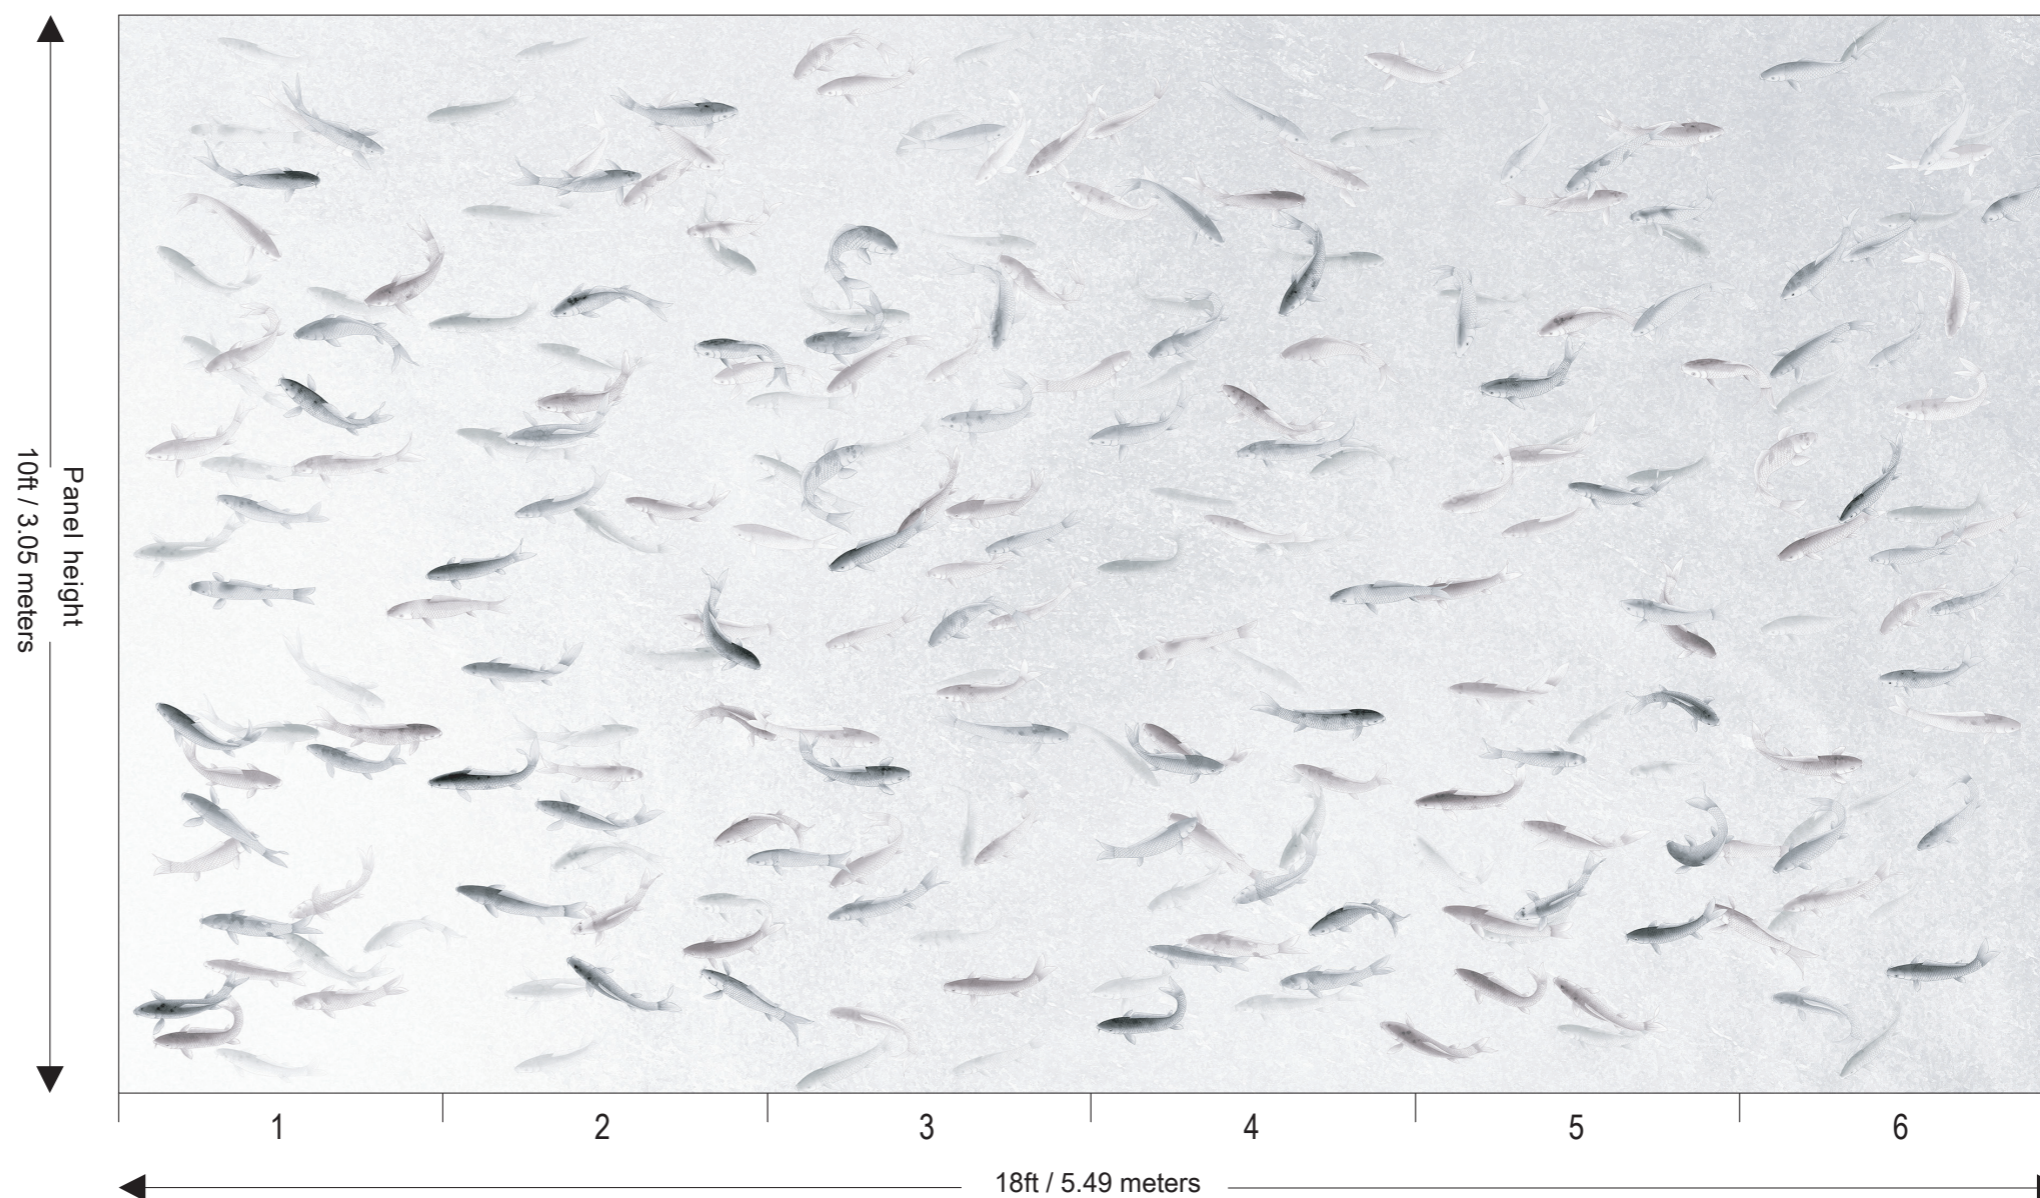

Zen Collection

Design Name	: Fish
Product Code	: 260413
Material	: Gilded Metallic Silver Matt
Colour	: Timeless MSM-01
Width	: 36"
Vertical Repeat	: N/A
Horizontal Repeat	: The 1st panel of the design can be joined to the last panel.
Origin	: United Kingdom
Minimum Order	: 1 Panel
Delivery	: Please allow 2-3 weeks for delivery
Custom Work	: Custom fit, re-scale, design, material & colour can be made for an additional charge.
Plain Wallpaper	: Plain wallpaper available to match background colour

Price for standard wallpaper per panel

3ft wide x 8 ft high	: £400.00
3ft wide x 10 ft high	: £500.00

Price for plain wallpaper per panel

3ft wide x 8 ft high	: £260.00
3ft wide x 10 ft high	: £325.00

Addition Charges:
(charge is added for each additional option)

Custom Fit and Custom Re-scale	: £5.00 per ft (3ft wide x 1 ft high)
Custom Design Pattern	: £5.00 per ft (3ft wide x 1 ft high)
Custom Material & Custom Colour	: £5.00 per ft (3ft wide x 1 ft high)